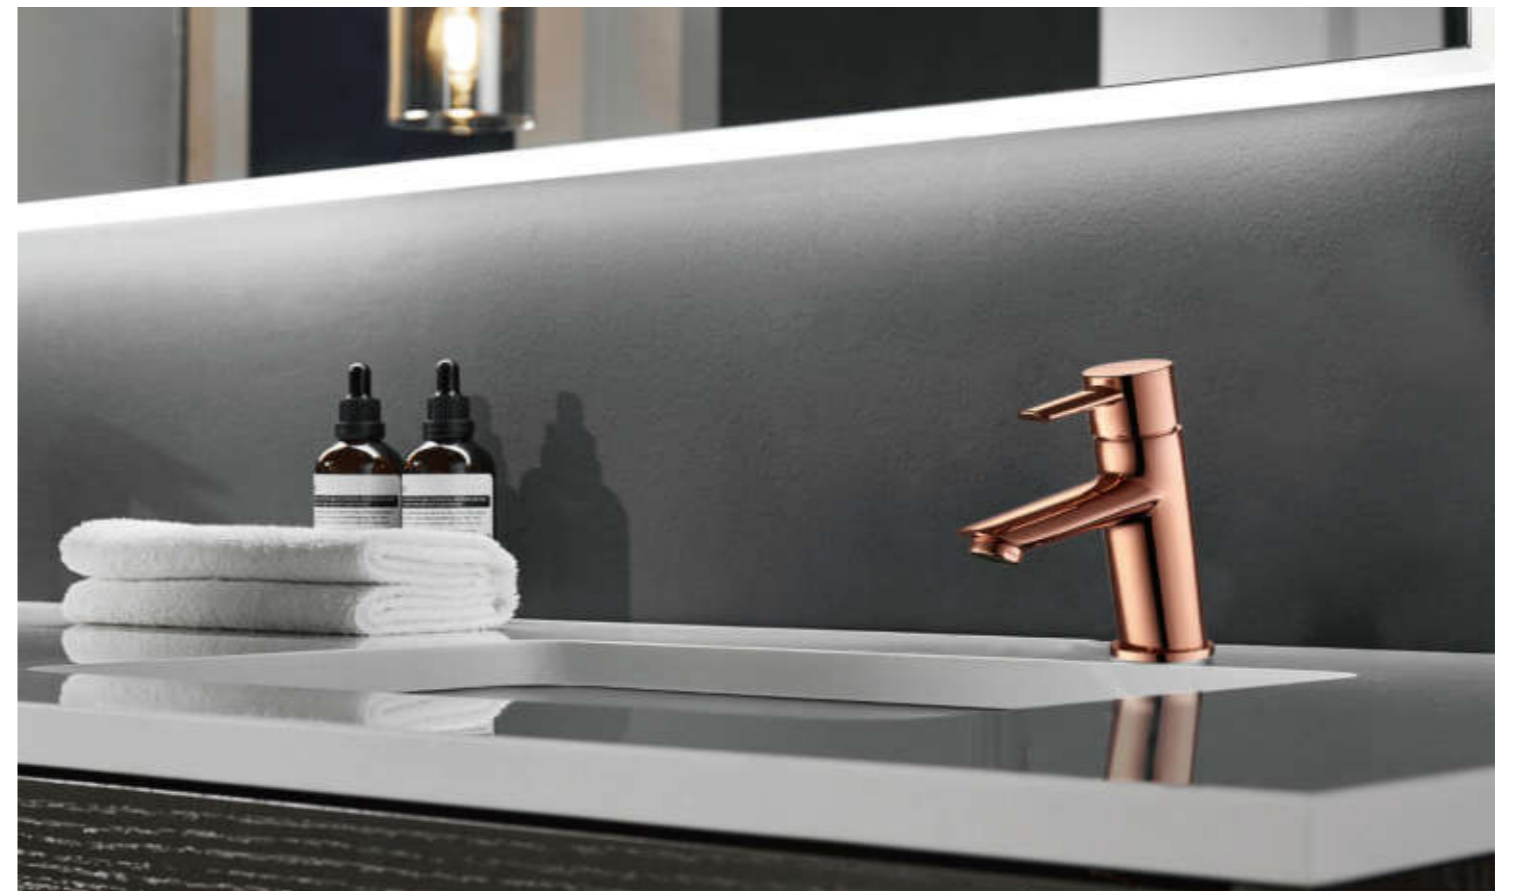

PROFESSIONAL QUALITY

SELECTED MATERIAL

Selected in line with excellent quality brass as raw material, with high density and purity, after electroplating treatment, bright and smooth. Choose environmental protection non-toxic silicone oil, can inhibit bacterial growth, reduce pollution.

HUMANIZED DESIGN

Diversified design gives the product a delicate appearance. Integrate the concept of humanization, whether the design of the handle or the way of water, are people-oriented, thoughtful. The design of the product not only represents the superb technology of coral, but also shows the wish of coral people to devote themselves to serving human beings.

BUBBLER

Unique filter bubbler, water saving, noise reduction, anti splash, interpretation of soft water flow. It is convenient to disassemble and wash, and it is more comfortable. The inner wall of the professional spanner is soft silicone material, which will not scratch the bubbler.

ELECTROPLATING

Faucet surface, after grinding, polishing, chrome plating and other high-tech surface treatment technology, the formation of a strong and effective protective layer, crystal bright, products are as fresh as ever.

CONTENTS

FAUCET

HOLD

SPOOL

BRASS

HEALTH