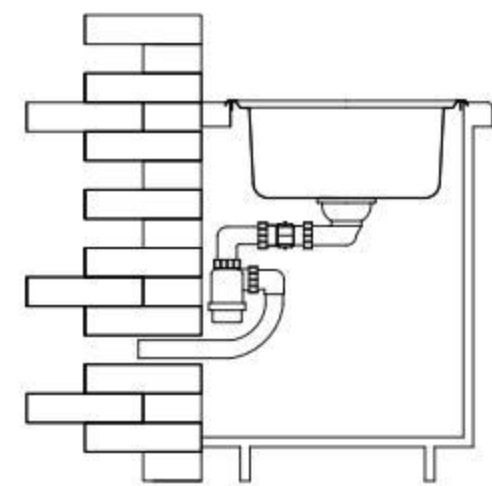

ICHTNOGRAPHY

BOLANG ROME STYLE Stainless steel

SPECIFICATION Colour/Finish

ICHTNOGRAPHY