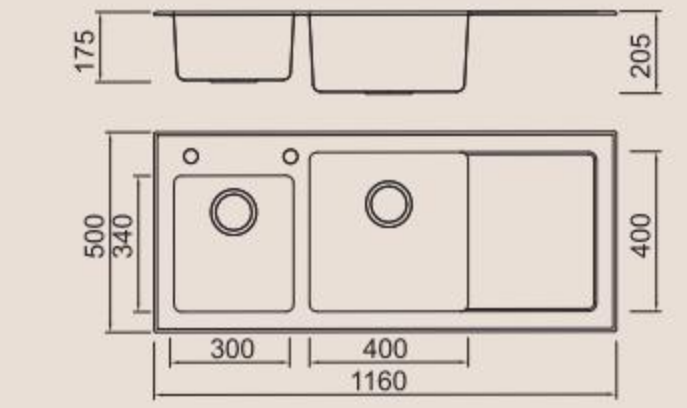

BL-765BL
Installation method

Size/ 1160X500mm
Depth/ 205mm
Surface/ Matt
Thickness/ 0.8mm
Material/SUS304#