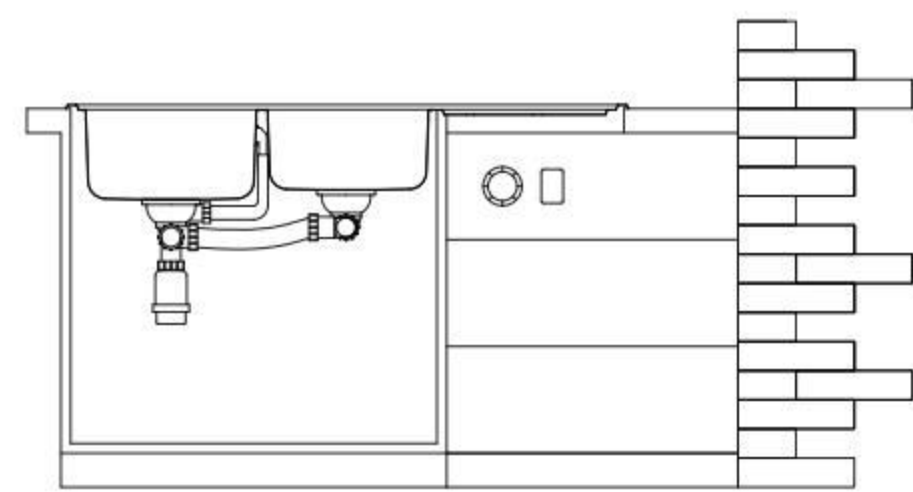

ICHTNOGRAPHY