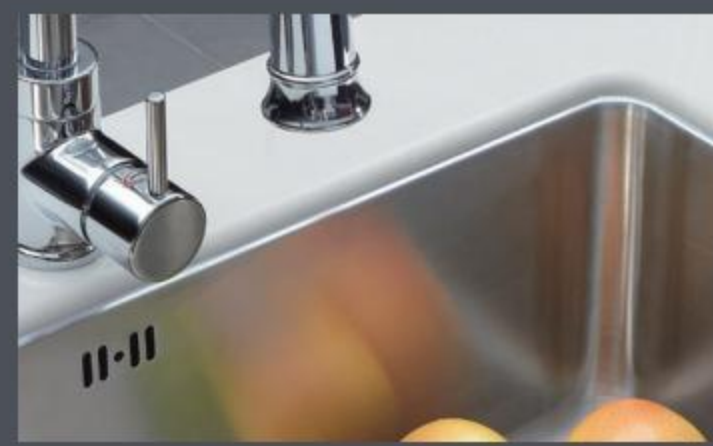

HIGH QUALITY

From the surface, polishing, color to the whole flatness, drainer and drainage, BOLANG keeps improving, works on every detail, and creates the first-class international quality.

HIGH-QUALITY MATERIAL

BOLANG using international standards of SUS 304 stainless steel plate, with characteristics of smooth, bright, wearable, and anti-rusty.

SUPER PRACTICALITY

The automatic waste design is more humane, practical, and gently a twist will control the drainage. Large space inside the bowl, quick drainage make you enjoy easy convenient cleaning.