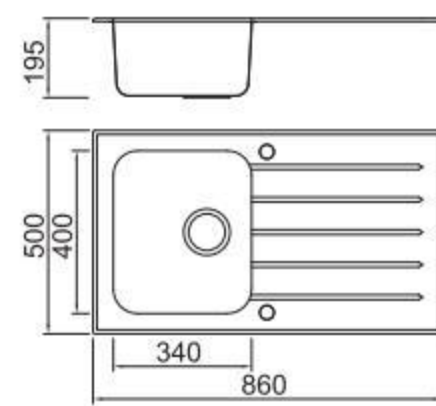

ICHTNOGRAPHY