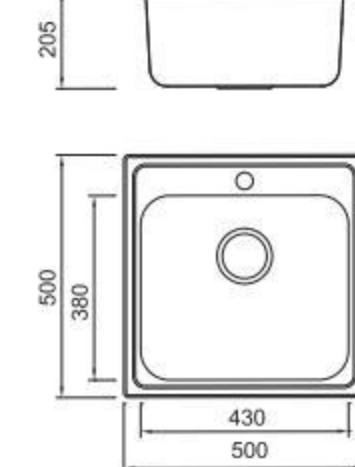

BL-625
Installation method

Size/ 500X500mm
Depth/ 205mm
Surface /Satin /Polish /
Ele-pearl /Dekor /Linen
Thickness/ 0.8mm
Material/SUS304#