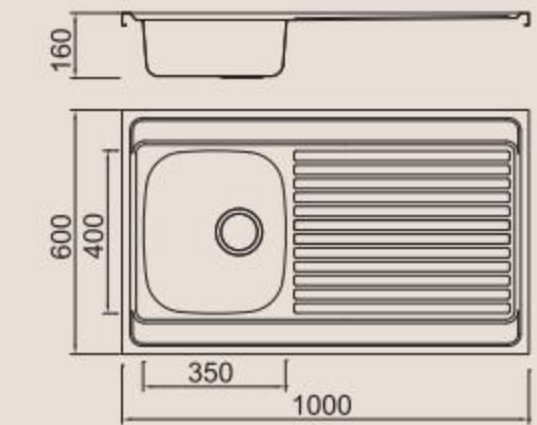

BL-934B

BOLANG ONE PIECE STYLE
Stainless steel

SPECIFICATION
Colour/Finish

ICHTNOGRAPHY

BL-932
Installation method

Size/ 1000X600mm
Depth/ 160mm
Surface /Satin /Polish /
Ele-pearl /Dekor /Linen
Thickness/ 0.6~0.7mm
Material/SUS304#