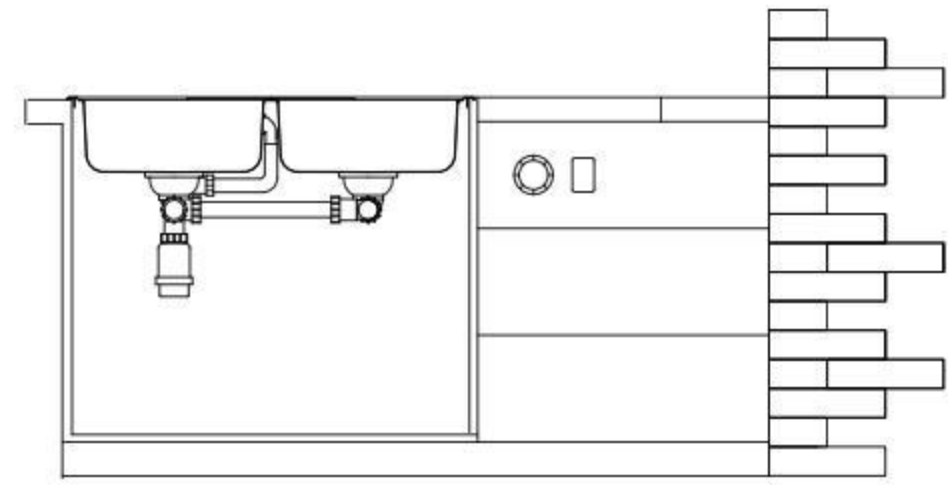

Round series

1. Round series with perfect circle line, easy cleaning, modern and unique feature. Extremely simple circular modelling will bring you sunny spring feeling, warm your life.
2. Smooth shining countertop, complied with automatic waste.
3. High flatness, classic round design, easy cleaning.
4. Smooth fine surface treatment, modern style.
5. Smooth material, wonderful texture.

ICHTNOGRAPHY

BOLANG ROUND STYLE Stainless steel SPECIFICATION Colour/Finish ICHNOGRAPHY

Size/ 840X440mm
Depth/ 160mm
Surface /Satin /Polish / Ele-pearl /Dekor /Linen
Thickness/ 0.6mm
Material/SUS304#

Size/ 840X440mm
Depth/ 160mm
Surface /Satin /Polish / Ele-pearl /Dekor /Linen
Thickness/ 0.6mm
Material/SUS304#