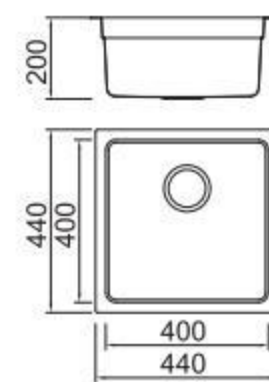

ICHTNOGRAPHY