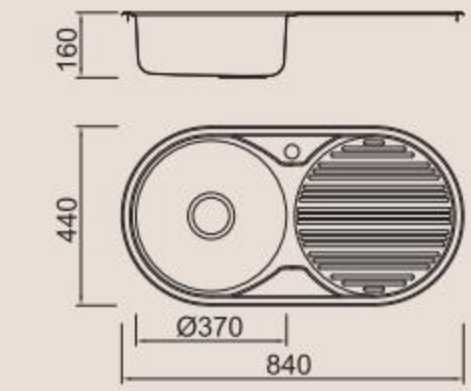

Size/ 840X440mm
Depth/ 160mm
Surface /Satin /Polish / Ele-pearl /Dekor /Linen
Thickness/ 0.6mm
Material/SUS304#