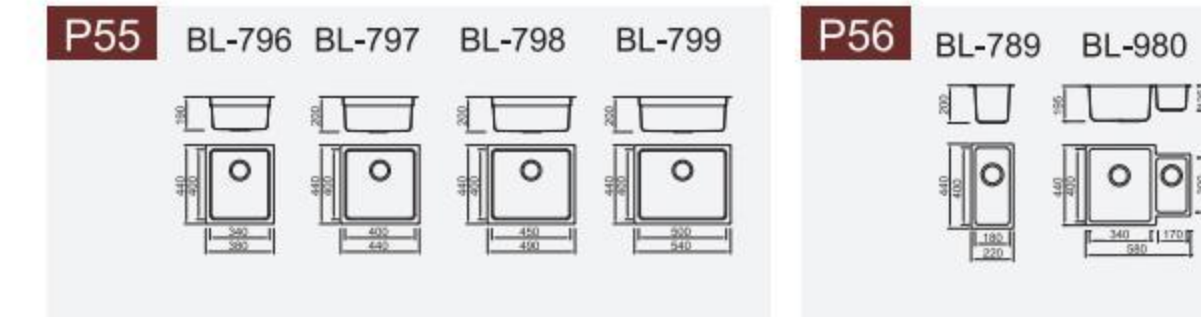

Installation method

Installation Types

Sink edge over the countertop

sink edge stay in the same lever with countertop

Sink edge stay under the countertop

CONTENTS Stainless steel

Radius 20mm

Glass