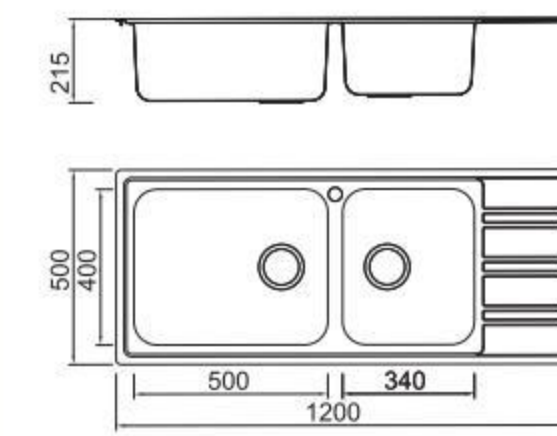

Size/ 1200X500mm
Depth/ 215mm
Surface /Satin /Polish /
Ele-pearl /Dekor /Linen
Thickness/ 0.8mm
Material/SUS304#