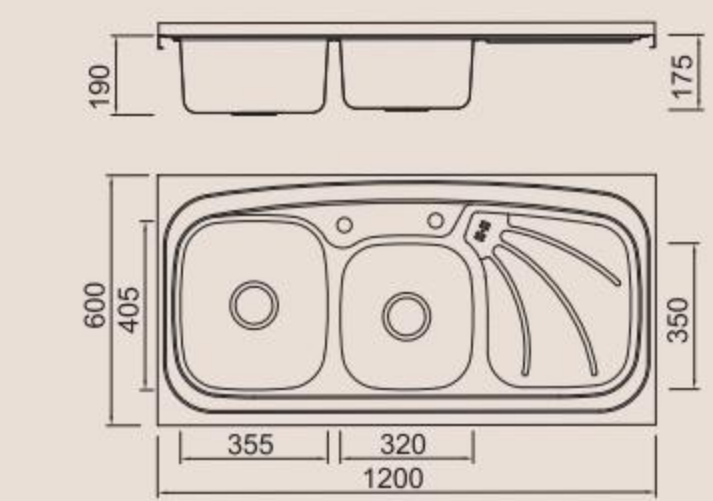

BL-919R
Installation method

Size/ 1200X600mm
Depth/ 205mm
Surface /Satin /Polish /
Ele-pearl /Dekor /Linen
Thickness/ 0.8mm
Material/SUS304#

BL-910L
Installation method

Size/ 1200X600mm
Depth/ 190mm
Surface /Satin /Polish /
Ele-pearl /Dekor /Linen
Thickness/ 0.8mm
Material/SUS304#