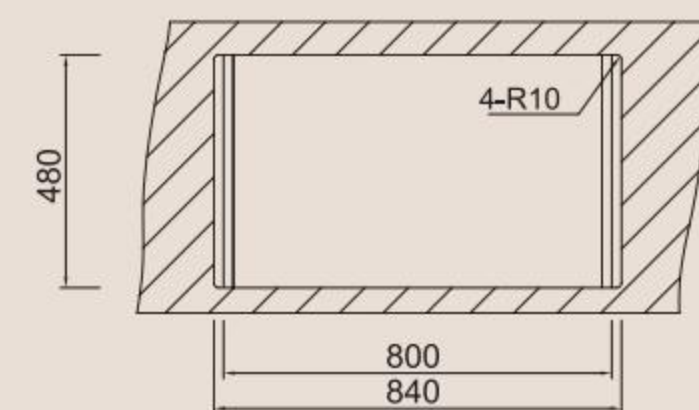

ICHTNOGRAPHY