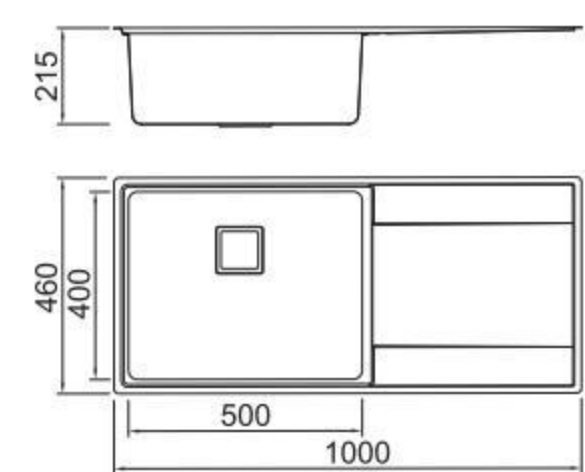

BL-682
Installation method

ICHTNOGRAPHY

Size/ 1000X460mm
Depth/ 215mm
Surface/ Matt
Thickness/ 1.2mm
Material/SUS304#