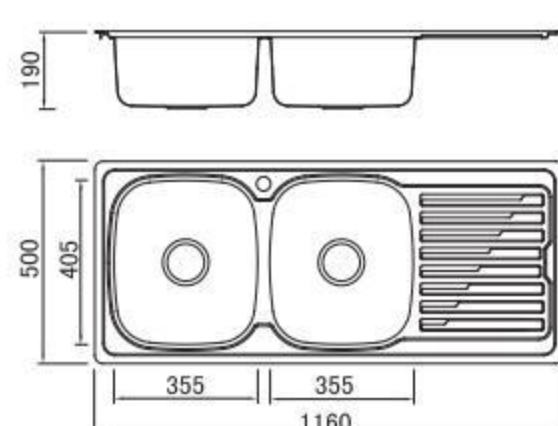

Size/ 1160X500mm
Depth/ 190mm
Surface /Satin /Polish /
Ele-pearl /Dekor /Linen
Thickness/ 0.6~0.8mm
Material/SUS304#