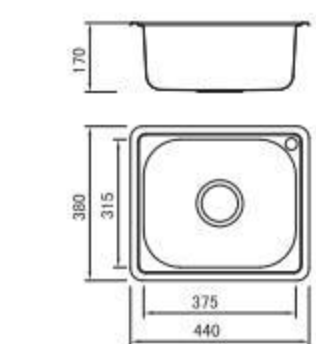

BOLANG SINGLE STYLE
Stainless steel

BL-603

Installation method

Size/ 440X380mm
Depth/ 170mm
Surface /Satin /Polish /
Ele-pearl /Dekor /Linen
Thickness/ 0.6~0.8mm
Material/SUS304#