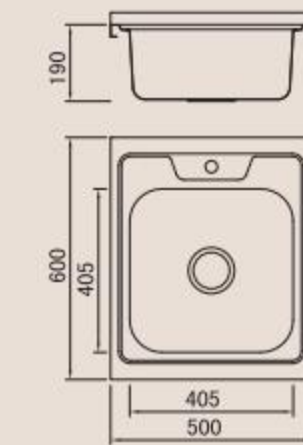

BL-862
Installation method

Size/ 500X600mm
Depth/ 190mm
Surface /Satin /Polish /
Ele-pearl /Dekor /Linen
Thickness/ 0.6~0.8mm
Material/SUS304#