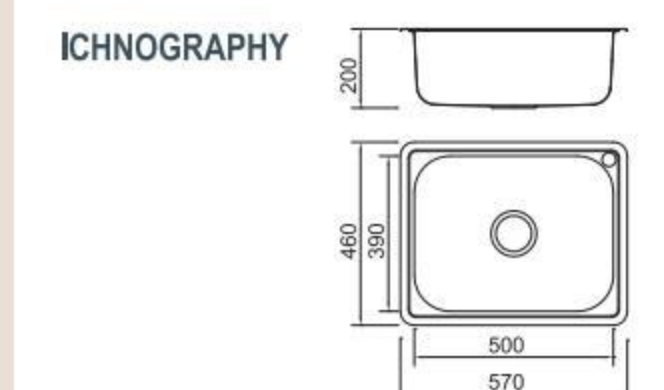

BL-601
Installation method

Size/ 570X460mm
Depth/ 200mm
Surface /Satin /Polish /
Ele-pearl /Dekor /Linen
Thickness/ 0.6~0.8mm
Material/SUS304#