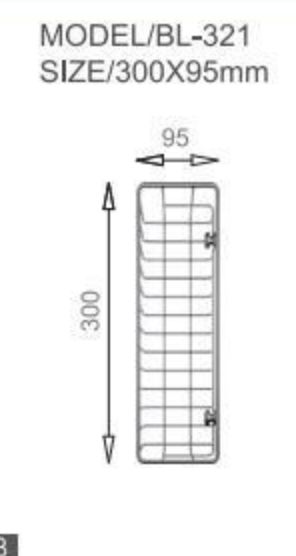

Crockery basket and stack