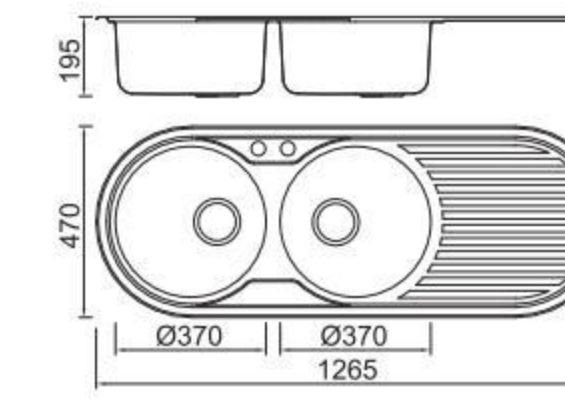

ICHTNOGRAPHY

SPECIFICATION Colour/Finish

BL-903 Installation method

Size/ 1200X500mm
Depth/ 200mm
Surface /Satin /Polish /
Ele-pearl /Dekor /Linen
Thickness/ 0.6~0.8mm
Material/SUS304#

SPECIFICATION Colour/Finish

BL-829 Installation method

Size/ 1265X470mm
Depth/ 195mm
Surface /Satin /Polish /
Ele-pearl /Dekor /Linen
Thickness/ 0.6~0.8mm
Material/SUS304#