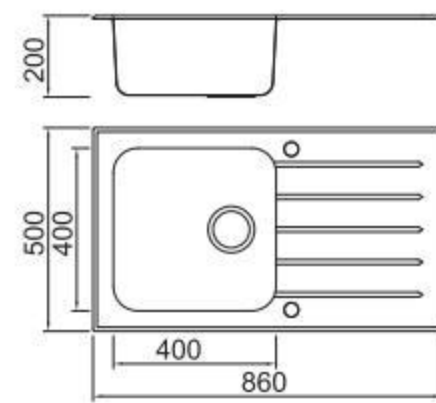

ICHTNOGRAPHY