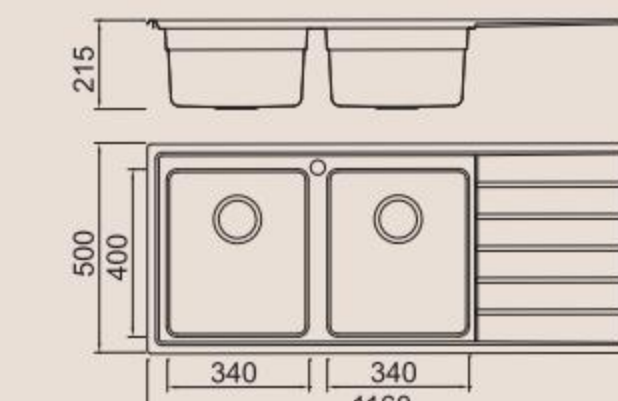

BL-726L
Installation method

Size/ 1160X500mm
Depth/ 215mm
Surface/ Satin
Thickness/ 0.8mm
Material/SUS304#