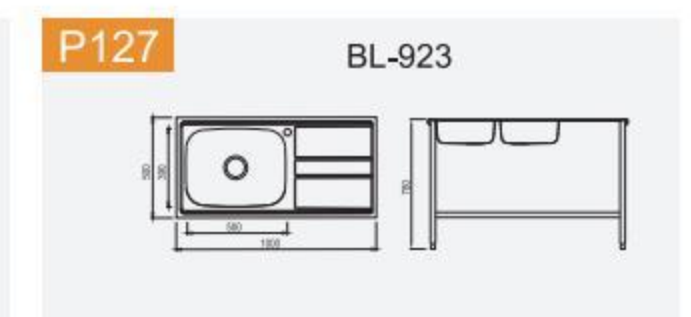

CONTENTS Stainless steel

Lay on

Russia

Single

Double

Domestic

Accessories

Radius 20mm