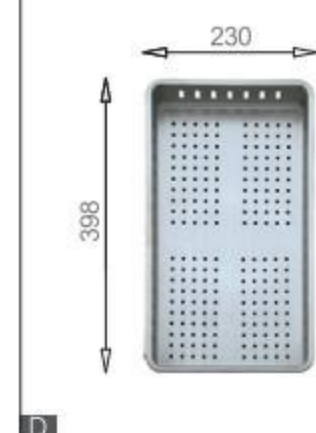

MODEL/BL-575A
SIZE/490X300X5mm

Cutting board with scope of supply

MODEL/BL-575B
SIZE/490X300X5mm

Crockery basket (※equipped with)

MODEL/BL-517
SIZE/398X230mm

Crockery basket and stack

MODEL/BL-560
SIZE/370X330mm