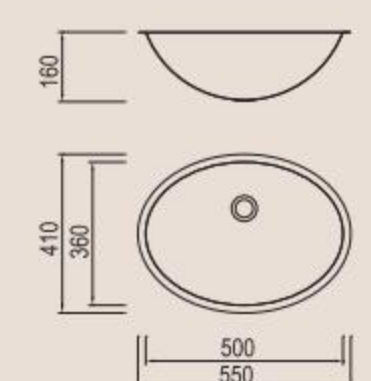

Size/ 560X450mm
Depth/ 195mm
Surface /Satin /Polish /
Ele-pearl /Dekor /Linen
Thickness/ 0.6~0.8mm
Material/SUS304#