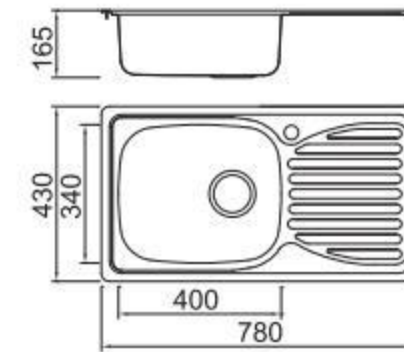

Size/ 780X430mm
Depth/ 165mm
Surface /Satin /Polish /
Ele-pearl /Dekor /Linen
Thickness/ 0.6~0.7mm
Material/SUS304#

Size/ 860X435mm
Depth/ 160mm
Surface /Satin /Polish /
Ele-pearl /Dekor /Linen
Thickness/ 0.6~0.7mm
Material/SUS304#