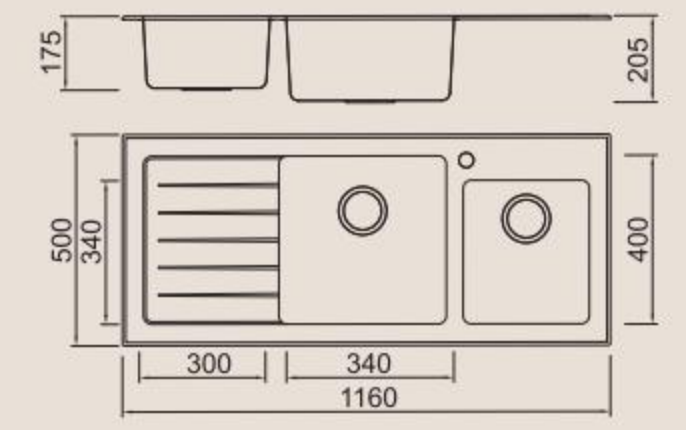

Glass sink

1. Complete accessories,easy operation
2. Four small corner design,with its own feature
3. Modern, super functionalt
4. Smooth material. wonderful texture
5. High flatness
6. Complete function, first-grade quality
7. Smooth shining drainer processing
8. Complete,matchable accessories, easy operation
9. Modern design

BOLANG GLASS STYLE
Stainless steel

SPECIFICATION
Colour/Finish

BOLANG GLASS STYLE
Stainless steel

SPECIFICATION
Colour/Finish

Glass sink

1. Complete accessories,easy operation
2. Four small corner design,with its own feature
3. Modern, super functionalt
4. Smooth material. wonderful texture
5. High flatness
6. Complete function, first-grade quality
7. Smooth shining drainer processing
8. Complete,matchable accessories, easy operation
9. Modern design

BOLANG GLASS STYLE
Stainless steel

SPECIFICATION
Colour/Finish

ICHTNOGRAPHY

BL-767B
Installation method

Size/ 860X500mm
Depth/ 200mm
Surface/ Matt
Thickness/ 0.8mm
Material/SUS304#

ICHTNOGRAPHY

BL-769B
Installation method

Size/ 1000X500mm
Depth/ 200mm
Surface/ Matt
Thickness/ 0.8mm
Material/SUS304#

ICHTNOGRAPHY

Size/ 1160X500mm
Depth/ 205mm
Surface / Matt
Thickness/ 0.8mm
Material/SUS304#

Size/ 1160X500mm
Depth/ 205mm
Surface / Matt
Thickness/ 0.8mm
Material/SUS304#

BOLANG GLASS STYLE
Stainless steel

SPECIFICATION
Colour/Finish

BOLANG GLASS STYLE
Stainless steel

SPECIFICATION
Colour/Finish

BL-768B
Installation method

Size/ 860X500mm
Depth/ 205mm
Surface/ Matt
Thickness/ 0.8mm
Material/SUS304#

ICHTNOGRAPHY

BL-758B
Installation method

Size/1160X500 mm
Depth/ 200mm
Surface/ Matt
Thickness/ 0.8mm
Material/SUS304#

ICHTNOGRAPHY

Included accessories

Cutting board with scope of supply

Cutting board with scope of supply