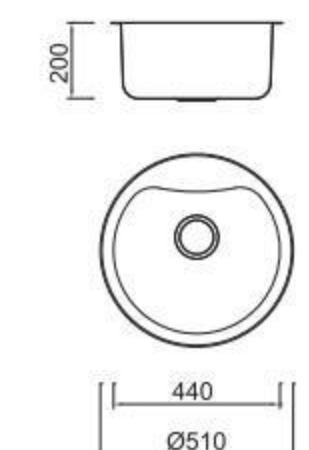

Size/ 610X500mm
Depth/ 215mm
Surface /Satin /Polish /
Ele-pearl /Dekor /Linen
Thickness/ 0.8mm
Material/SUS304#

Size/ 780X500mm
Depth/ 215mm
Surface /Satin /Polish /
Ele-pearl /Dekor /Linen
Thickness/ 0.8mm
Material/SUS304#