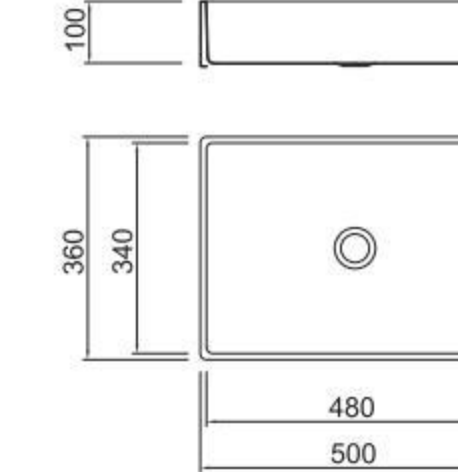

BL-636P
Installation method

Size/ 500X360mm
Depth/ 100mm
Surface/ Copper/PVD
Thickness/ 1.2mm
Material/SUS304#