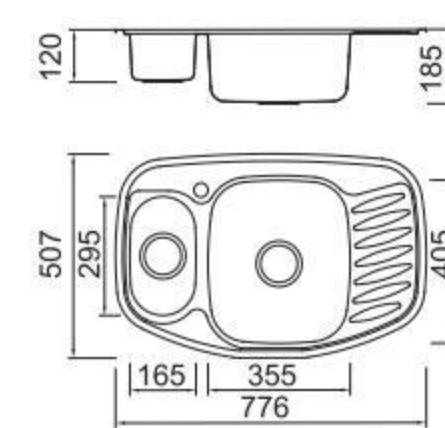

BL-915
Installation method

Size/ 776X507mm
Depth/ 185mm
Surface /Satin /Polish /
Ele-pearl /Dekor /Linen
Thickness/ 0.6~0.8mm
Material/SUS304#