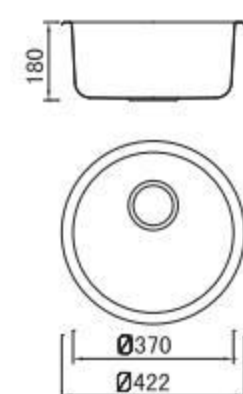

ICHTNOGRAPHY