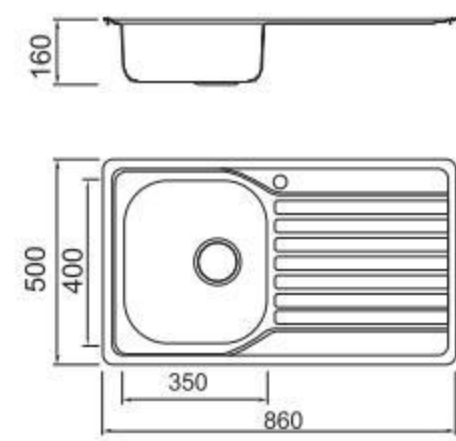

Size/ 860X500mm
Depth/ 160mm
Surface /Satin /Polish /
Ele-pearl /Dekor /Linen
Thickness/ 0.6~0.8mm
Material/SUS304#