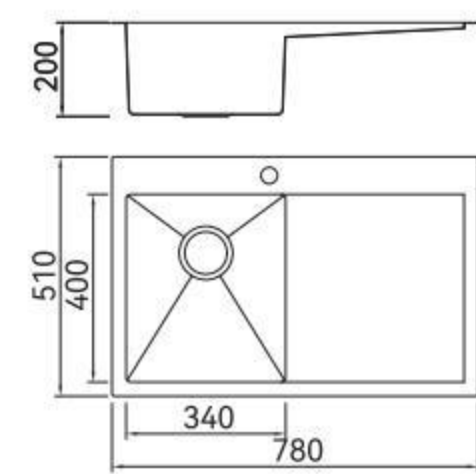

BL-7101

Installation method

ICHTNOGRAPHY