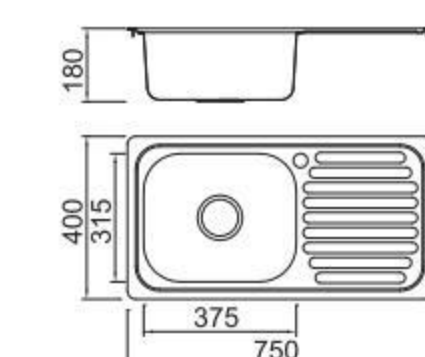

Size/ 750X400mm
Depth/ 180mm
Surface /Satin /Polish /
Ele-pearl /Dekor /Linen
Thickness/ 0.6~0.8mm
Material/SUS304#