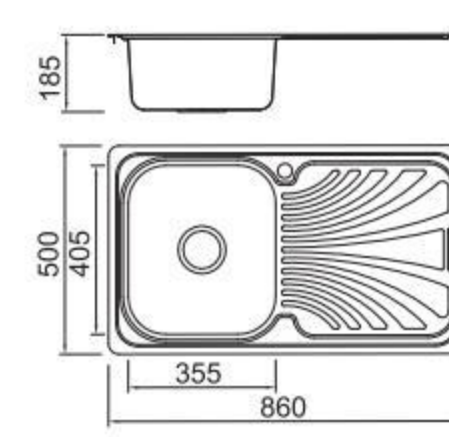

ICHTNOGRAPHY

ICHTNOGRAPHY

Size/ 1000X500mm
Depth/ 200mm
Surface /Satin /Polish /
Ele-pearl /Dekor /Linen
Thickness/ 0.8mm
Material/SUS304#

Size/ 1000X500mm
Depth/ 220mm
Surface /Satin /Polish /
Ele-pearl /Dekor /Linen
Thickness/ 0.8mm
Material/SUS304#