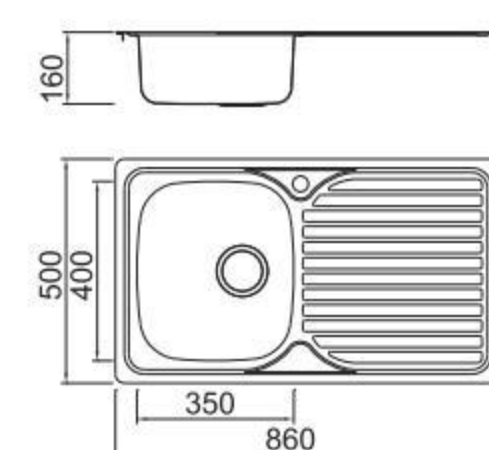

Size/ 860X500mm
Depth/ 160mm
Surface /Satin /Polish /
Ele-pearl /Dekor /Linen
Thickness/ 0.6~0.7mm
Material/SUS304#