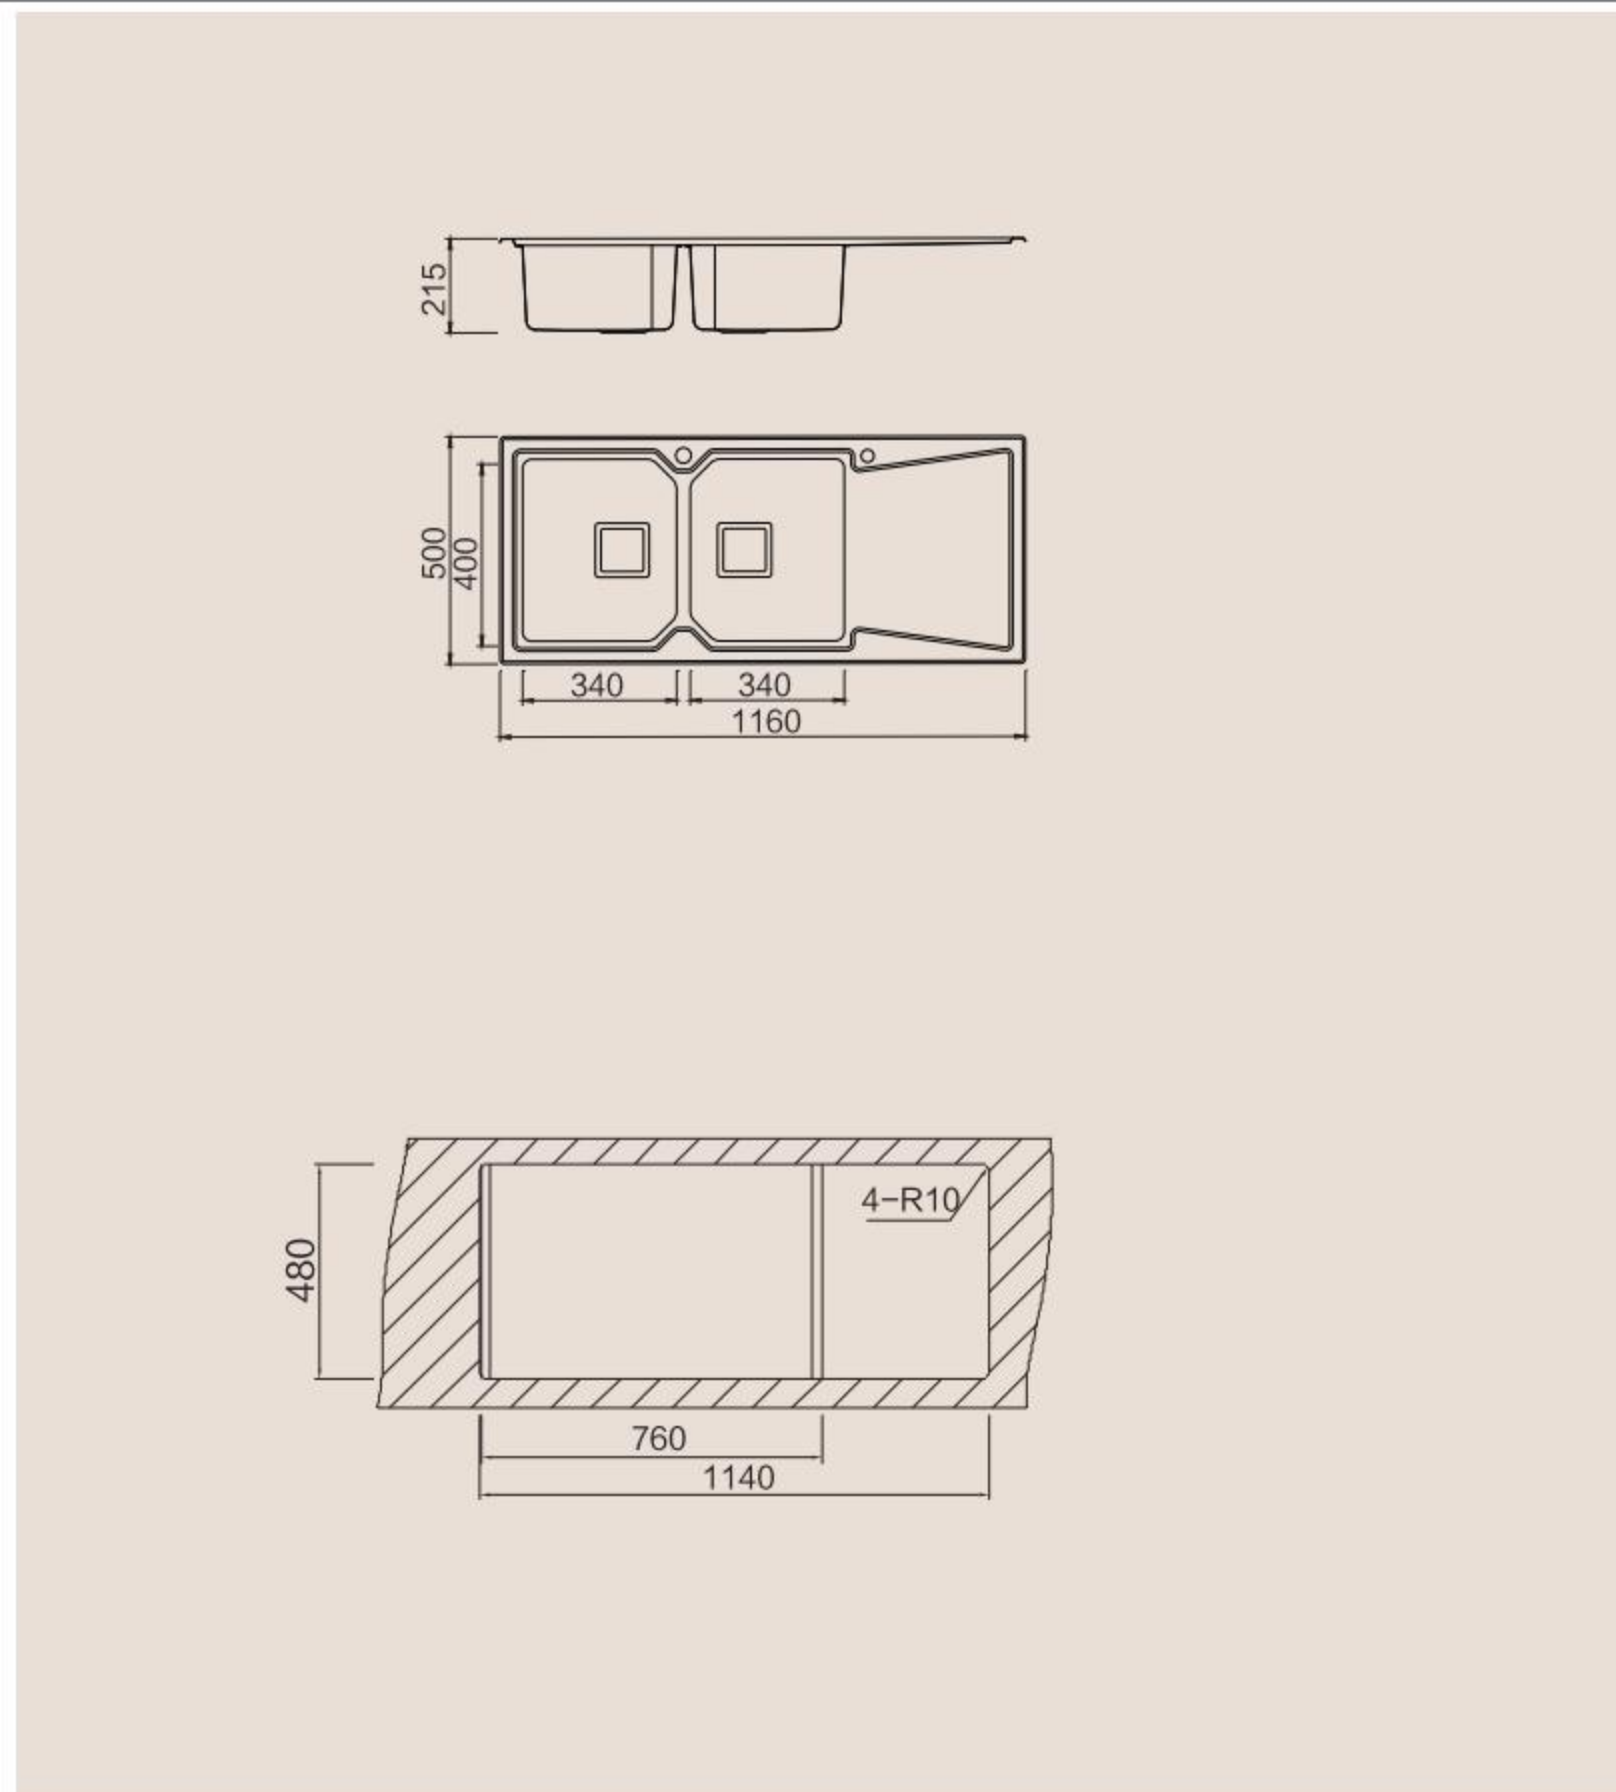

ICHTNOGRAPHY

Radius 20mm

1. High-quality, simple practical, represents elegant life style
2. Stylish design, with clear angles and edges
3. A perfect match for the kitchen
4. Smooth material, wonderful texture
5. Complete, high quality accessories
6. World first-class new design, classic a piece of art
7. Smooth shining drainer processing
8. Modern individual style
9. Complete, matchable accessories
10. High flatness

NEW
BL-673L

SPECIFICATION
Colour/Finish

ICHTNOGRAPHY

Size/ 860x500mm
Depth/ 215mm
Surface/ Matt
Thickness/ 1.2mm
Material/SUS304#

ICHTNOGRAPHY

Size/ 1160x500mm
Depth/ 215mm
Surface/ Matt
Thickness/ 1.2mm
Material/SUS304#

SPECIFICATION
Colour/Finish

SPECIFICATION
Colour/Finish

ICHTNOGRAPHY

Size/ 1000x500mm
Depth/ 215mm
Surface/ Matt
Thickness/ 1.2mm
Material/SUS304#

ICHTNOGRAPHY

Size/ 1160x500mm
Depth/ 215mm
Surface/ Matt
Thickness/ 1.2mm
Material/SUS304#