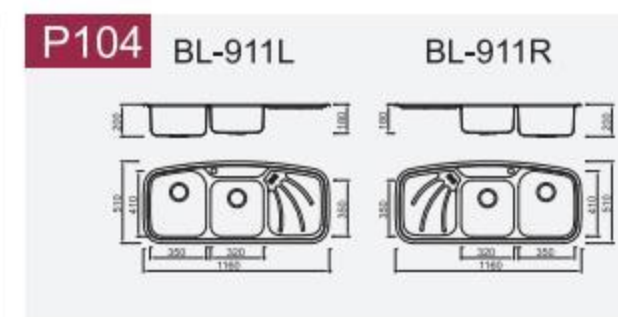

CONTENTS Stainless steel

RV Sink

Rome

Arc.

Round.

One piece

Welding