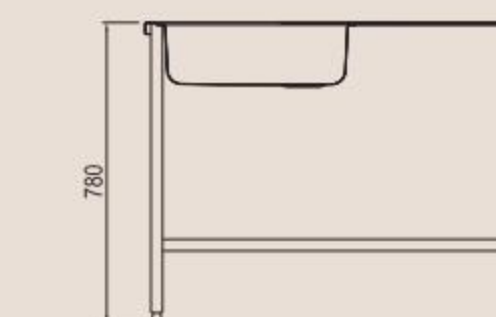

ICHTNOGRAPHY

BL-963

Installation method

Size/ 1000X500mm
 Depth/ 780mm
 Surface/ Matt
 Thickness/ 0.6mm
 Material/SUS304#

ICHTNOGRAPHY

BL-962

Installation method

Size/ 800X500mm
 Depth/ 780mm
 Surface/ Matt
 Thickness/ 0.6mm
 Material/SUS304#