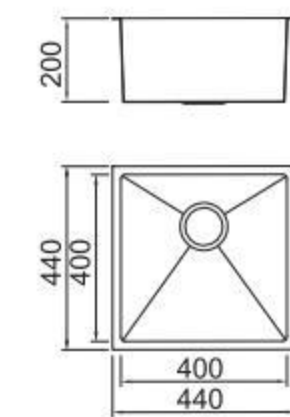

Size/ 440X440mm
Depth/ 200mm
Surface/ Satin
Thickness/ 1.2mm
Material/SUS304#