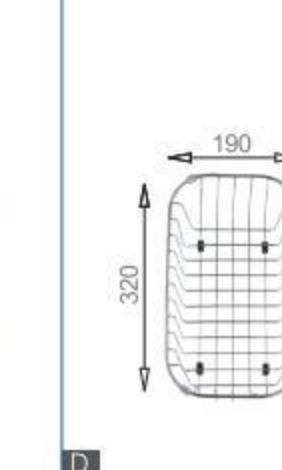

Included accessories

Cutting board with scope of supply

Cutting board with scope of supply

Crockery basket and stack

Crockery basket and stack

MODEL/BL-571
SIZE/440X240X20mm

MODEL/BL-576
SIZE/430X240X20mm

MODEL/BL-514
SIZE/320X190mm

MODEL/BL-502
SIZE/320X190mm