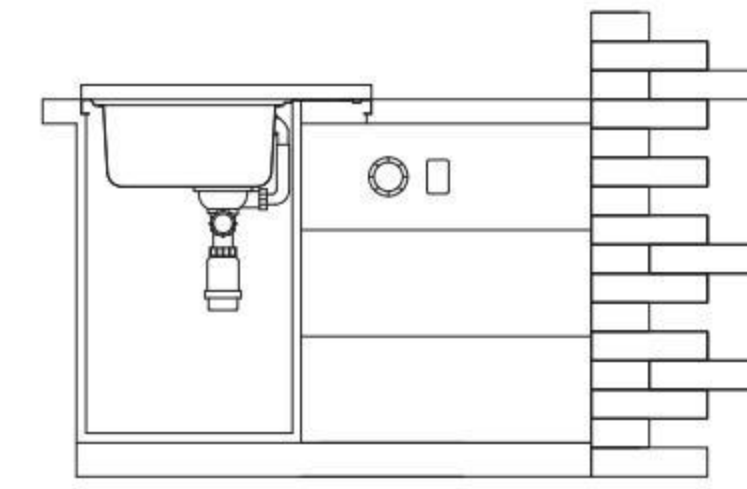

ICHOGRAPHY

Radius 20mm

Glass

Hand - Made

RV Sink

Rome

Arc.

Round

One Piece

Welding

Lay on

Russia

Single

Double

Domestic

Accessories