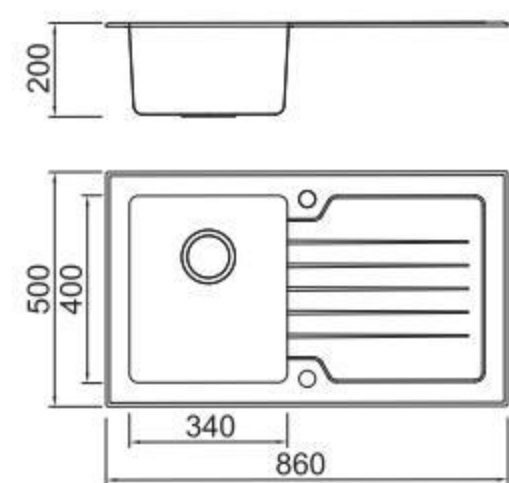

BOLANG GLASS STYLE
Stainless steel

SPECIFICATION
Colour/Finish

ICHTNOGRAPHY

BL-767B
Installation method

Size/ 860X500mm
Depth/ 200mm
Surface/ Matt
Thickness/ 0.8mm
Material/SUS304#

ICHTNOGRAPHY

BL-769B
Installation method