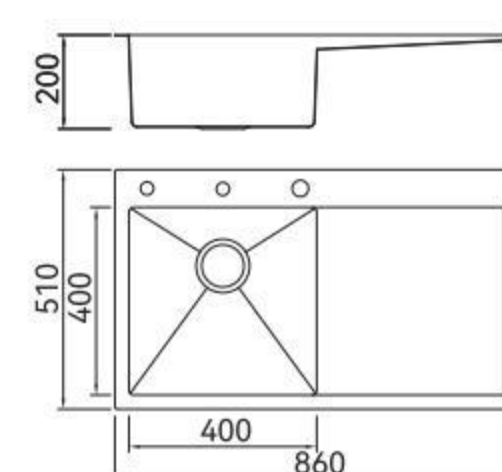

BOLANG HAND-MADE STYLE
Stainless steel

SPECIFICATION
Colour/Finish

BL-7102

Installation method

ICHTNOGRAPHY

Size/ 860X510mm
Depth/ 200mm
Surface/ Satin
Thickness/ 3.0mm/1.2mm
Material/SUS304#

BL-7104

Installation method