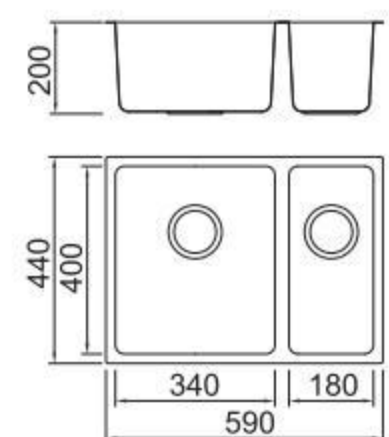

BOLANG RADIUS 20MM STYLE
Stainless steel

SPECIFICATION
Colour/Finish

BL-981
Installation
method

ICHTNOGRAPHY

Size/ 590X440mm
Depth/ 200mm
Surface/ Matt
Thickness/ 0.8~1.0mm
Material/SUS304#

BL-676
Installation
method