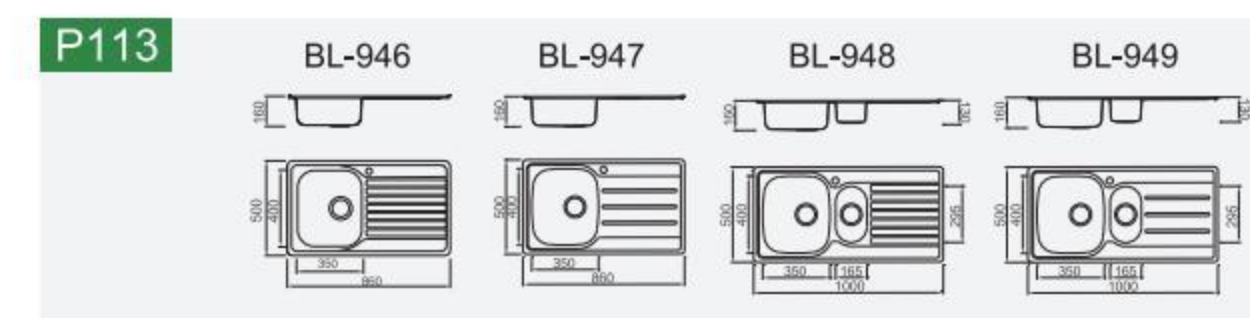

CONTENTS Stainless steel

RV Sink

Rome

Arc.

Round.

One piece

Welding