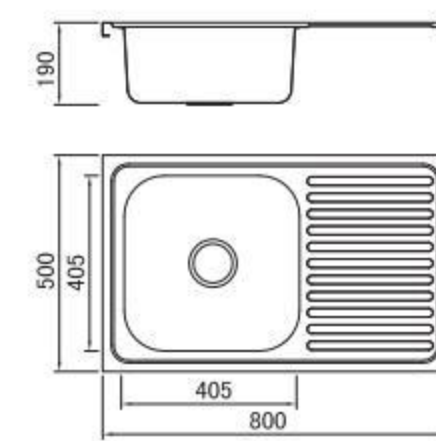

BL-878
Installation method

Size/ 800X500mm
Depth/ 190mm
Surface /Satin /Polish /
Ele-pearl /Dekor /Linen
Thickness/ 0.6~0.8mm
Material/SUS304#

ICHTNOGRAPHY