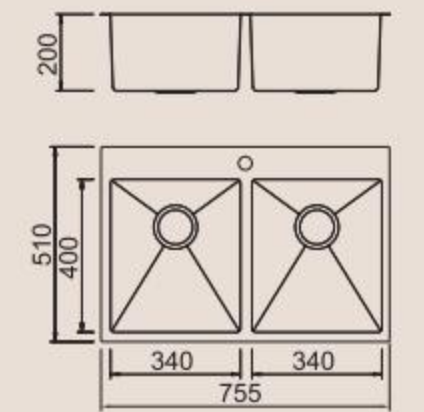

BL-742
Installation method