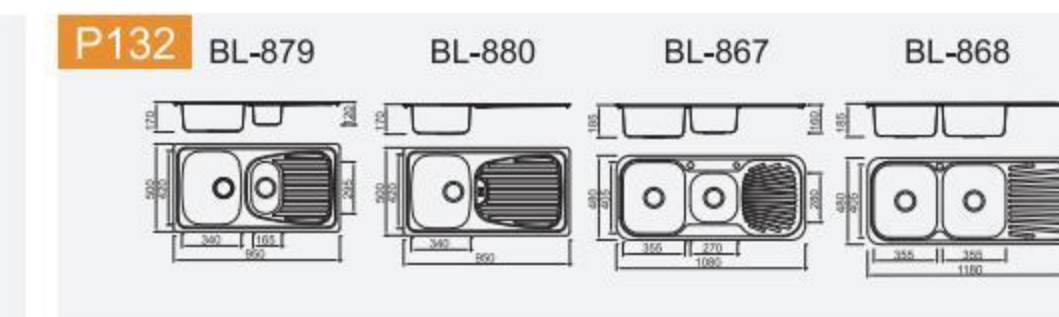

CONTENTS Stainless steel

Lay on

Russia

Single

Double

Domestic

Accessories

Radius 20mm