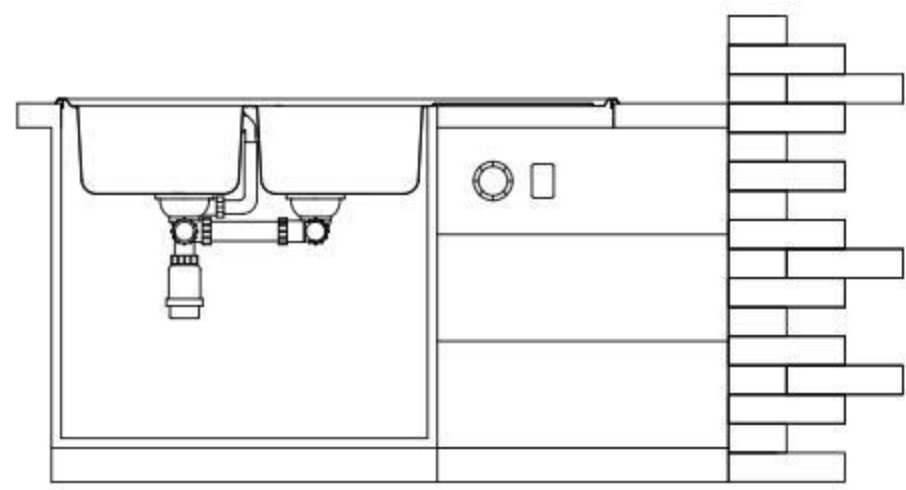

ICHTNOGRAPHY

BOLANG ROME STYLE Stainless steel

SPECIFICATION Colour/Finish

ICHTNOGRAPHY

BL-889

Installation method

Size/ 860X500mm
Depth/ 200mm
Surface /Satin /Polish / Ele-pearl /Dekor /Linen
Thickness/ 0.8mm
Material/SUS304#