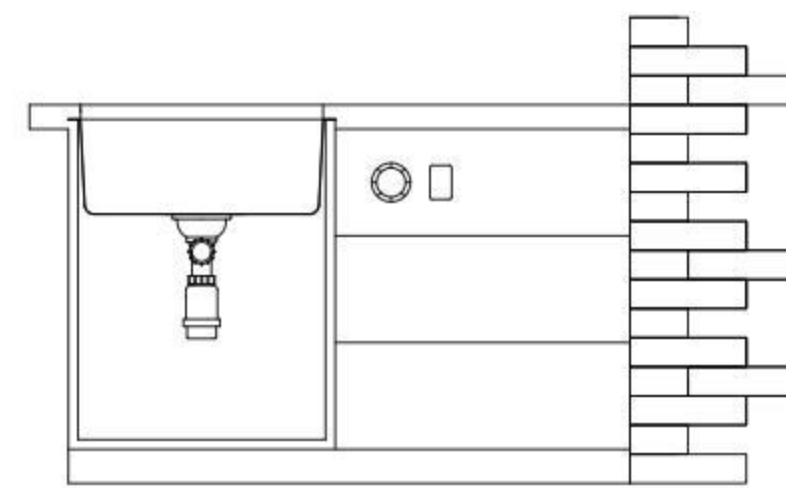

Radius 20mm

1. High-quality, simple practical,represents elegant life style
2. Stylish design, with clear angles and edges
3. A perfect match for the kitchen
4. Smooth material, wonderful texture
5. Complete, high quality accessories
6. World first-class new design, classic a piece of art
7. Smooth shining drainer processing
8. Modern individual style
9. Complete,matchable accessories
10. High flatness

Radius 20mm

1. High-quality, simple practical,represents elegant life style
2. Stylish design, with clear angles and edges
3. A perfect match for the kitchen
4. Smooth material, wonderful texture
5. Complete, high quality accessories
6. World first-class new design, classic a piece of art
7. Smooth shining drainer processing
8. Modern individual style
9. Complete,matchable accessories
10. High flatness

BOLANG RADIUS 20MM STYLE Stainless steel

SPECIFICATION Colour/Finish

ICHOGRAPHY

ICHOGRAPHY

BL-709L/R

Installation method

Size/ 860X500mm
Depth/ 220mm
Surface/ Matt
Thickness/ 0.8mm
Material/SUS304#

BL-729L/R

Installation method

Size/ 860X500mm
Depth/ 220mm
Surface/ Matt
Thickness/ 0.8mm
Material/SUS304#

Included accessories

Cutting board with scope of supply

MODEL/BL-574
SIZE/490X250mm

Cutting board with scope of supply

MODEL/BL-575A
SIZE/490X300X5mm

Cutting board with scope of supply

MODEL/BL-575B
SIZE/490X300X5mm

Crockery basket (※equipped with)

MODEL/BL-517
SIZE/398X230mm

Crockery basket and stack

MODEL/BL-560
SIZE/370X330mm

Soap dispenser

MODEL/BL-595