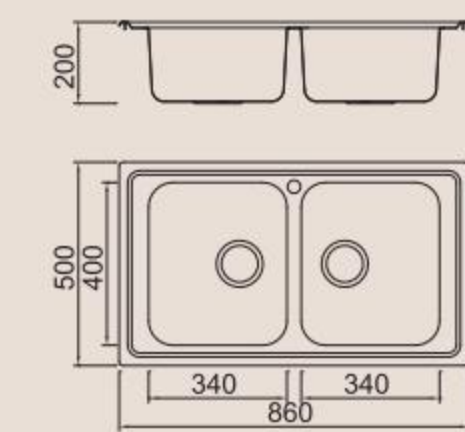

Included accessories

Cutting board
with scope of supply

MODEL/BL-571
SIZE/440X240X20mm

Crockery basket
and stack

MODEL/BL-514
SIZE/320X190mm

Crockery basket
and stack

MODEL/BL-559
SIZE/380X340mm

Soap dispenser