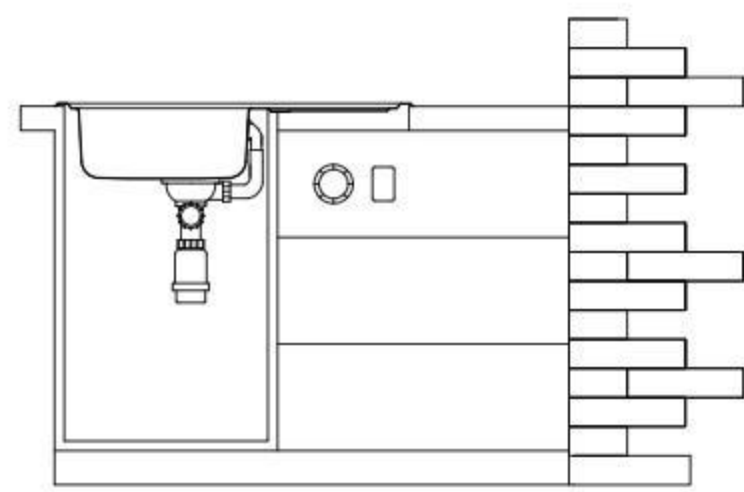

ICHTNOGRAPHY