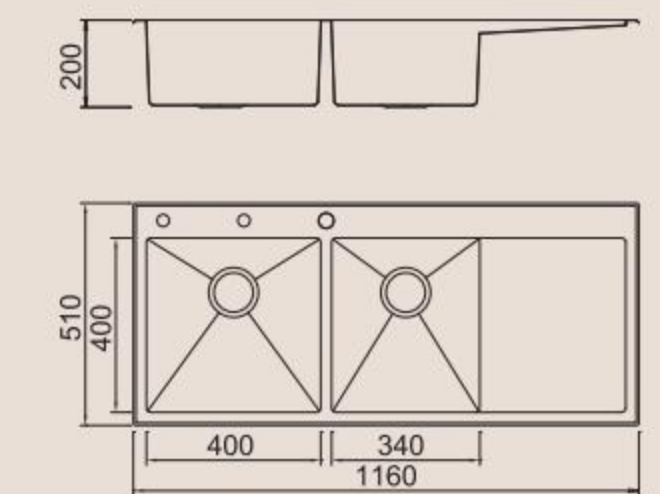

Arc.

Round

One Piece

Welding

Lay on

Russia

Single

Double

Domestic

Accessories