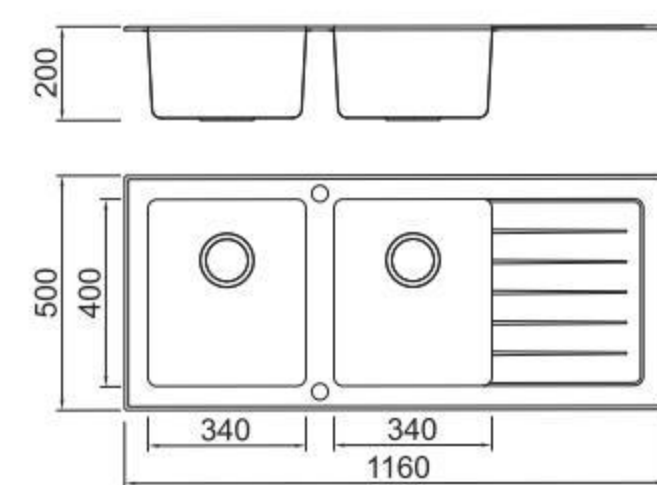

NEW
BL-759L

Glass sink

1. Complete accessories,easy operation
2. Four small corner design,with its own feature
3. Modern, super functionalt
4. Smooth material. wonderful texture
5. High flatness
6. Complete function, first-grade quality
7. Smooth shining drainer processing
8. Complete,matchable accessories, easy operation
9. Modern design

BOLANG GLASS STYLE
Stainless steel

SPECIFICATION
Colour/Finish

ICHTNOGRAPHY