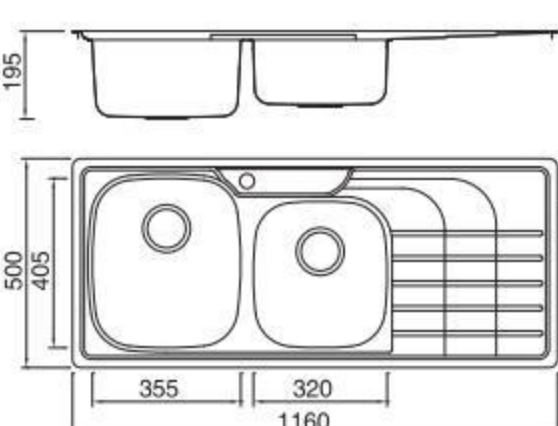

Size/ 1160X500mm
Depth/ 195mm
Surface /Satin /Polish /
Ele-pearl /Dekor /Linen
Thickness/ 0.6~0.8mm
Material/SUS304#