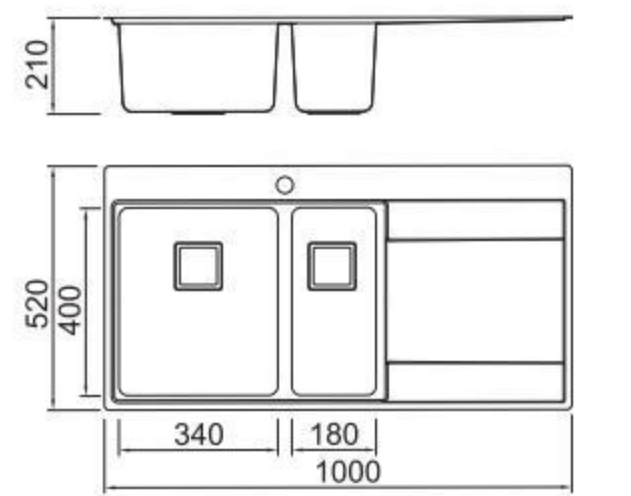

Radius 20mm

1. High-quality, simple practical, represents elegant life style
2. Stylish design, with clear angles and edges
3. A perfect match for the kitchen
4. Smooth material, wonderful texture
5. Complete, high quality accessories
6. World first-class new design, classic a piece of art
7. Smooth shining drainer processing
8. Modern individual style
9. Complete, matchable accessories
10. High flatness

NEW
BL-697

BOLANG RADIUS 20MM STYLE
Stainless steel

SPECIFICATION
Colour/Finish

BOLANG RADIUS 20MM STYLE
Stainless steel

SPECIFICATION
Colour/Finish

BL-696
Installation method

Size/ 860X520mm
Depth/ 215mm
Surface/ Matt
Thickness/ 1.2mm
Material/SUS304#

BL-698
Installation method

Size/ 1000X520mm
Depth/ 210mm
Surface/ Matt
Thickness/ 1.2mm
Material/SUS304#

ICHTNOGRAPHY

ICHTNOGRAPHY

BOLANG RADIUS 20MM STYLE
Stainless steel

SPECIFICATION
Colour/Finish

BOLANG RADIUS 20MM STYLE
Stainless steel

SPECIFICATION
Colour/Finish

BL-697
Installation method

Size/ 1000X520 mm
Depth/ 215mm
Surface/ Matt
Thickness/ 1.2mm
Material/SUS304#

BL-699
Installation method

Size/ 1160X520mm
Depth/ 210mm
Surface/ Matt
Thickness/ 1.2mm
Material/SUS304#

ICHTNOGRAPHY

ICHTNOGRAPHY

NEW
BL-699

Included accessories

Cutting board with scope of supply

MODEL/BL-212
SIZE/400X240x20mm

Crockery basket and stack

MODEL/BL-303
SIZE/260X420X80mm

Crockery basket and stack

MODEL/BL-301
SIZE/220X220X80mm

Crockery basket and stack

MODEL/BL-321
SIZE/300X95mm

Crockery basket and stack

MODEL/BL-322
SIZE/380X260mm

Drain

MODEL/BL-551B