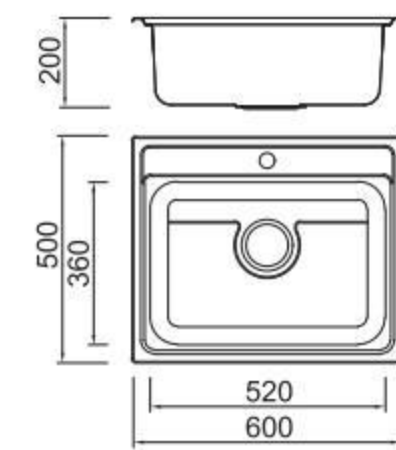

BOLANG RADIUS 20MM STYLE
Stainless steel

SPECIFICATION
Colour/Finish

BOLANG RADIUS 20MM STYLE
Stainless steel

SPECIFICATION
Colour/Finish

BL-633
Installation method

ICHTNOGRAPHY

Size/ 600X500mm
Depth/ 200mm
Surface/ Satin
Thickness/ 0.8~1.0mm
Material/SUS304#