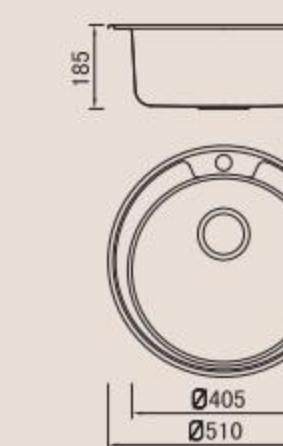

BL-904
Installation method

Size/ 580X450mm
Depth/ 175mm
Surface /Satin /Polish /
Ele-pearl /Dekor /Linen
Thickness/ 0.6~0.8mm
Material/SUS304#