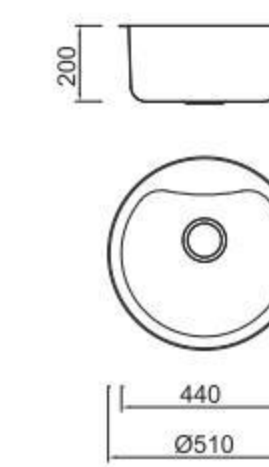

Size/Ø510mm
Depth/ 200mm
Surface/ Satin
Thickness/ 0.8mm
Material/SUS304#

Size/Ø510mm
Depth/ 200mm
Surface/ Gold/PVD
Thickness/ 0.8mm
Material/SUS304#

BOLANG RUSSIA STYLE
Stainless steel

SPECIFICATION
Colour/Finish