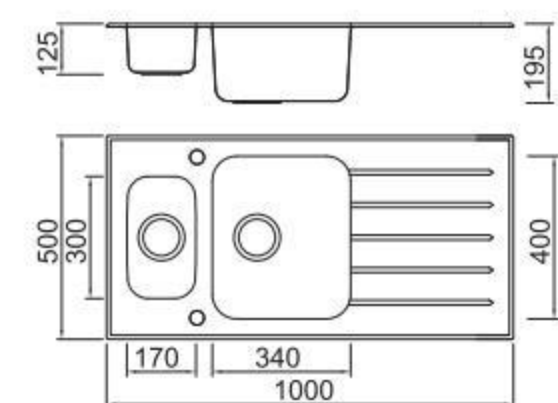

ICHTNOGRAPHY

Included accessories

Cutting board with scope of supply

Cutting board with scope of supply

Crockery basket and stack

Crockery basket and stack

MODEL/BL-571
SIZE/440X240X20mm

MODEL/BL-576
SIZE/430X240X20mm