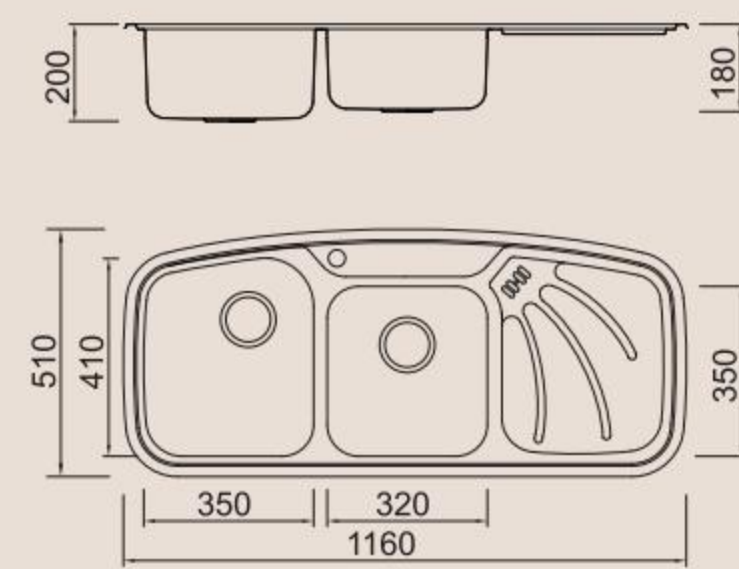

ICHTNOGRAPHY