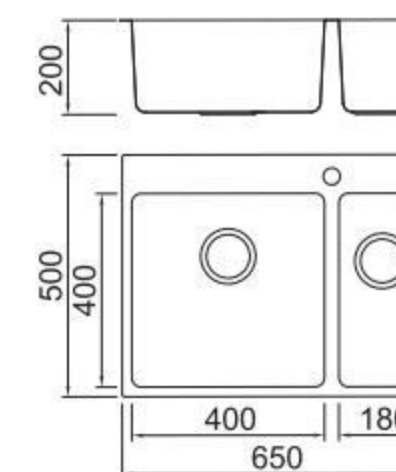

Size/ 650X500mm
Depth/ 200mm
Surface/ Matt
Thickness/ 0.8~1.0mm
Material/SUS304#