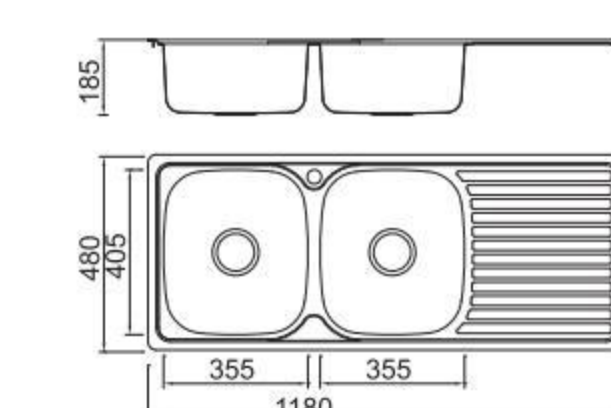

BL-933
Installation method

ICHTOGRAPHY

Size/ 1180X480mm
Depth/ 185mm
Surface /Satin /Polish /
Ele-pearl /Dekor /Linen
Thickness/ 0.6~0.8mm
Material/SUS304#

WELDING

Welding series sinks with simple, liberally, flatness design. Make sink's installation easily. Comply with automatic waste design, making falling waster easily. It's belongs to economic, practical masterpiece style. Will be helpful, useful for your kitchen.