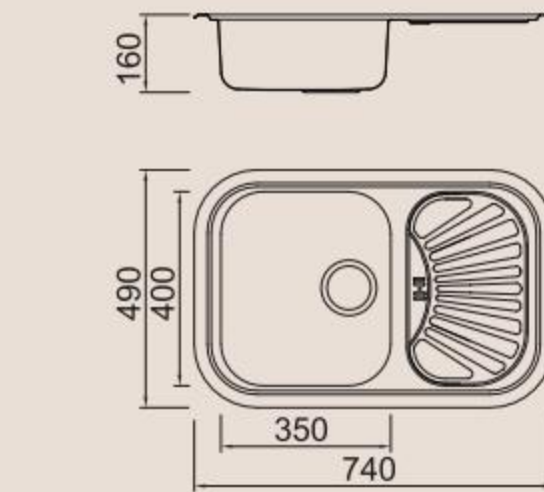

ICHTNOGRAPHY