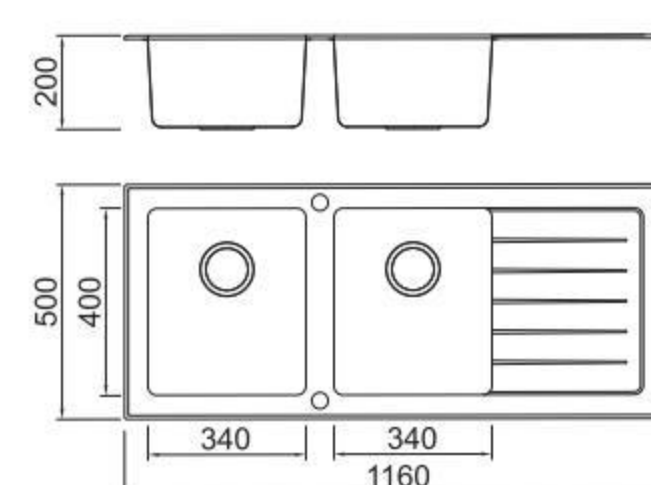

Glass sink

1. Complete accessories,easy operation
2. Four small corner design,with its own feature
3. Modern, super functionalt
4. Smooth material. wonderful texture
5. High flatness
6. Complete function, first-grade quality
7. Smooth shining drainer processing
8. Complete,matchable accessories, easy operation
9. Modern design

BOLANG GLASS STYLE
Stainless steel

SPECIFICATION
Colour/Finish

BOLANG GLASS STYLE
Stainless steel

SPECIFICATION
Colour/Finish

Glass sink

1. Complete accessories,easy operation
2. Four small corner design,with its own feature
3. Modern, super functionalt
4. Smooth material. wonderful texture
5. High flatness
6. Complete function, first-grade quality
7. Smooth shining drainer processing
8. Complete,matchable accessories, easy operation
9. Modern design

BOLANG GLASS STYLE
Stainless steel

SPECIFICATION
Colour/Finish

ICHTNOGRAPHY

BL-767B
Installation method

Size/ 860X500mm
Depth/ 200mm
Surface/ Matt
Thickness/ 0.8mm
Material/SUS304#

ICHTNOGRAPHY

BL-769B
Installation method

Size/ 1000X500mm
Depth/ 200mm
Surface/ Matt
Thickness/ 0.8mm
Material/SUS304#

ICHTNOGRAPHY

Size/ 1160X500mm
Depth/ 205mm
Surface / Matt
Thickness/ 0.8mm
Material/SUS304#

Size/ 1160X500mm
Depth/ 205mm
Surface / Matt
Thickness/ 0.8mm
Material/SUS304#

BOLANG GLASS STYLE
Stainless steel

SPECIFICATION
Colour/Finish

BOLANG GLASS STYLE
Stainless steel

SPECIFICATION
Colour/Finish

BL-768B
Installation method

Size/ 860X500mm
Depth/ 205mm
Surface/ Matt
Thickness/ 0.8mm
Material/SUS304#

ICHTNOGRAPHY

BL-758B
Installation method

Size/1160X500 mm
Depth/ 200mm
Surface/ Matt
Thickness/ 0.8mm
Material/SUS304#

ICHTNOGRAPHY

Included accessories

Cutting board with scope of supply

Cutting board with scope of supply