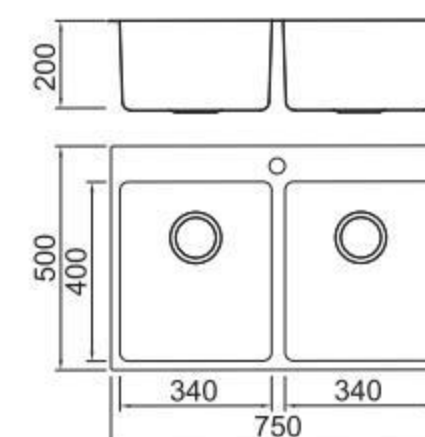

Size/ 750X500 mm
Depth/ 200mm
Surface/ Matt
Thickness/ 0.8~1.0mm
Material/SUS304#