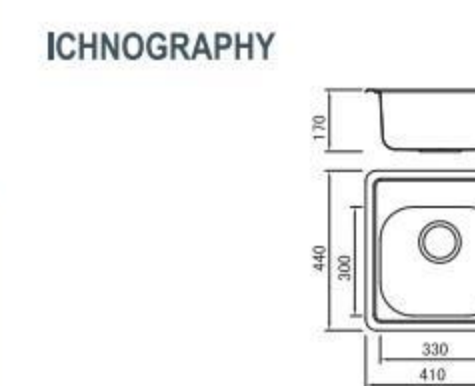

BOLANG SINGLE STYLE
Stainless steel

SPECIFICATION
Colour/Finish

BOLANG SINGLE STYLE
Stainless steel

SPECIFICATION
Colour/Finish

BL-610
Installation method

Size/ 410X440mm
Depth/ 170mm
Surface /Satin /Polish /
Ele-pearl /Dekor /Linen
Thickness/ 0.6~0.8mm
Material/SUS304#