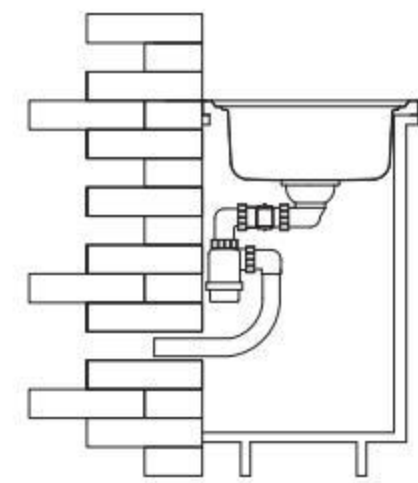

ICHTNOGRAPHY