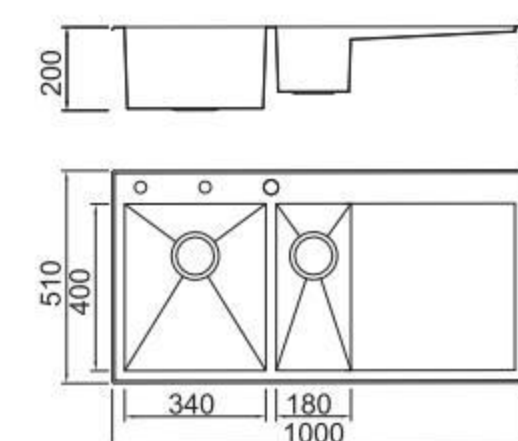

ICHOGRAPHY

Right Angles

BL-734B
Installation method

Size/ 1000X510mm
Depth/ 200mm
Surface /Satin
Thickness/ 1.2mm
Material/SUS304#

ICHOGRAPHY

Accessories

Hand-made

1. Popular style. master piece of art.
2. Hand welding make the perfect flatness.
3. Mooth material. wonderful texture.
4. Clear edges and corners. flat countertop.
5. Complete accessories. excellent quality