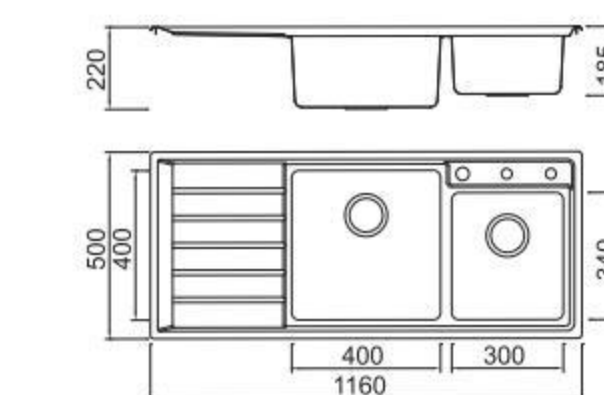

BL-657R
Installation method

Size/ 1160X500mm
Depth/ 220mm
Surface/ Satin
Thickness/ 0.8mm
Material/SUS304#

ICHTNOGRAPHY