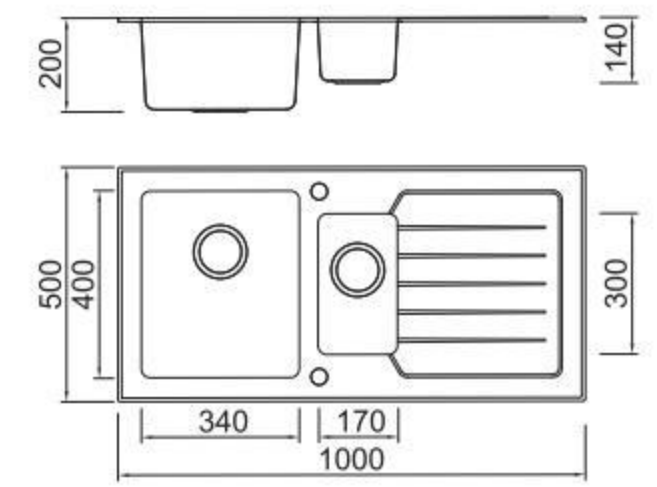

ICHTNOGRAPHY

BL-769
Installation method

Size/ 1000X500mm
Depth/ 200mm
Surface/ Matt
Thickness/ 0.8mm
Material/SUS304#

ICHTNOGRAPHY

BOLANG GLASS STYLE
Stainless steel

SPECIFICATION
Colour/Finish

BOLANG GLASS STYLE
Stainless steel