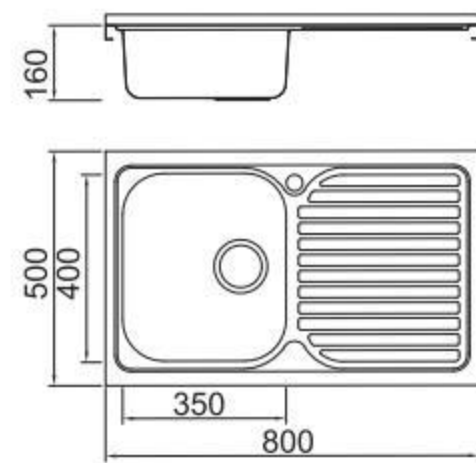

Radius 20mm

Glass

Hand - Made

RV Sink

Rome

Arc.

Round

One Piece

Welding

Lay on

Russia

Single

Double

Domestic

Accessories

One Piece

- 1.Blue Film series, to meet the needs of the modern stretch, transport and installation protection.The series showing competitive.modern, and practical feature..
- 2.Odern, economic, practical
- 3.Super Modern, good function
- 4.Bluefilm protection, perfect stretch, transport and installation protection
- 5.Smooth shining countertop processing, unique fationable style
- 6.Multi-fuction, good quality
- 7.High flatness
- 8.Smooth material. wonderful texture
- 9.Modern fationable style
- 10.Economic one-piece style
- 11.Complete, matchable accessories,easy operation.

BOLANG ONE PIECE STYLE
Stainless steel

SPECIFICATION
Colour/Finish

BOLANG ONE PIECE STYLE
Stainless steel

SPECIFICATION
Colour/Finish

BL-834C
Installation method

BL-929
Installation method

ICHTNOGRAPHY

ICHTNOGRAPHY

Size/ 800X500mm
Depth/ 160mm
Surface /Satin /Polish /
Ele-pearl /Dekor /Linen
Thickness/ 0.6~0.7mm
Material/SUS304#

Size/ 1000X500mm
Depth/ 160mm
Surface /Satin /Polish /
Ele-pearl /Dekor /Linen
Thickness/ 0.6~0.7mm
Material/SUS304#

BOLANG ONE PIECE STYLE
Stainless steel

SPECIFICATION
Colour/Finish

BOLANG ONE PIECE STYLE
Stainless steel

SPECIFICATION
Colour/Finish

BL-931L
Installation method

BL-930L
Installation method

ICHTNOGRAPHY

ICHTNOGRAPHY

Size/ 800X500mm
Depth/ 160mm
Surface /Satin /Polish /
Ele-pearl /Dekor /Linen
Thickness/ 0.6~0.7mm
Material/SUS304#

Size/ 1000X500mm
Depth/ 160mm
Surface /Satin /Polish /
Ele-pearl /Dekor /Linen
Thickness/ 0.6~0.7mm
Material/SUS304#

Radius 20mm

Glass

Hand - Made

RV Sink

Rome

Arc.

Round

One Piece

Welding

Lay on

Russia

Single

Double

Domestic

Accessories

One Piece