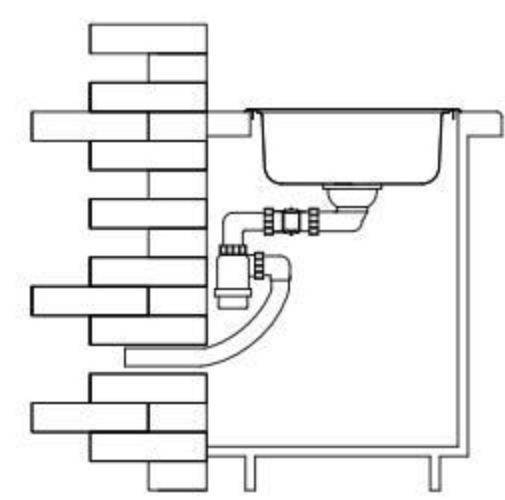

Round series

1. Round series with perfect circle line, easy cleaning, modern and unique feature. Extremely simple circular modelling will bring you sunny spring feeling, warm your life.
2. Smooth shining countertop, complied with automatic waste.
3. High flatness, classic round design, easy cleaning.
4. Smooth fine surface treatment, modern style.
5. Smooth material, wonderful texture.

ICHTNOGRAPHY

BOLANG ROUND STYLE Stainless steel SPECIFICATION Colour/Finish ICHNOGRAPHY

Size/ 840X440mm
Depth/ 160mm
Surface /Satin /Polish / Ele-pearl /Dekor /Linen
Thickness/ 0.6mm
Material/SUS304#

Size/ 840X440mm
Depth/ 160mm
Surface /Satin /Polish / Ele-pearl /Dekor /Linen
Thickness/ 0.6mm
Material/SUS304#