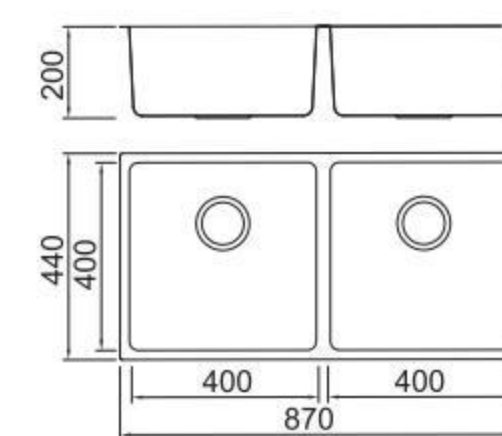

Size/ 870X440mm
Depth/ 200mm
Surface/ Matt
Thickness/ 0.8~1.0mm
Material/SUS304#