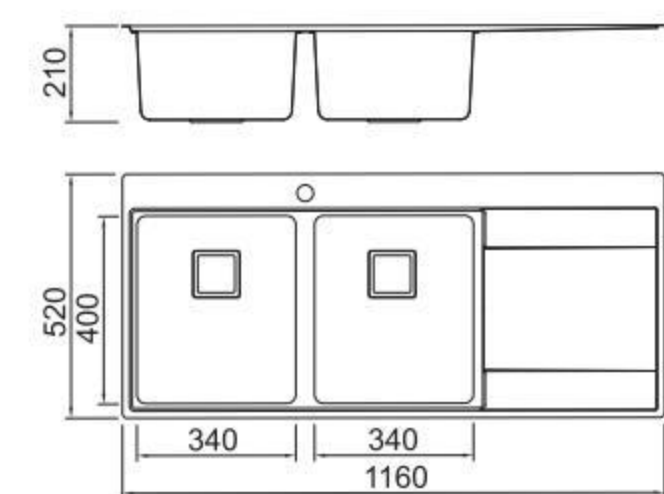

ICHTNOGRAPHY

ICHTNOGRAPHY

NEW
BL-699

Included accessories

Cutting board with scope of supply

MODEL/BL-212
SIZE/400X240x20mm

Crockery basket and stack

MODEL/BL-303
SIZE/260X420X80mm