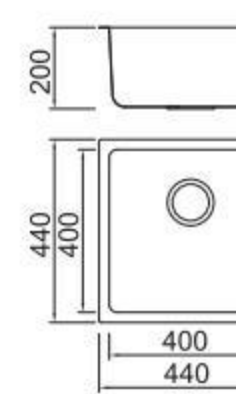

ICHTNOGRAPHY