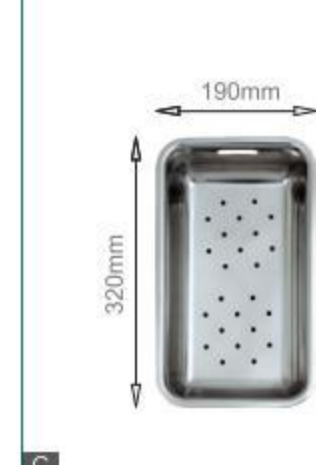

Crockery basket and stack

MODEL/BL-571
SIZE/440X240X20mm

MODEL/BL-576
SIZE/430X240X20mm

MODEL/BL-510
SIZE/190X320mm

MODEL/BL-501
SIZE/320X190mm

BL-762B

Glass sink

1. Complete accessories,easy operation
2. Four small corner design,with its own feature
3. Modern, super functionalt
4. Smooth material. wonderful texture
5. High flatness
6. Complete function, first-grade quality
7. Smooth shining drainer processing
8. Complete,matchable accessories, easy operation
9. Modern design