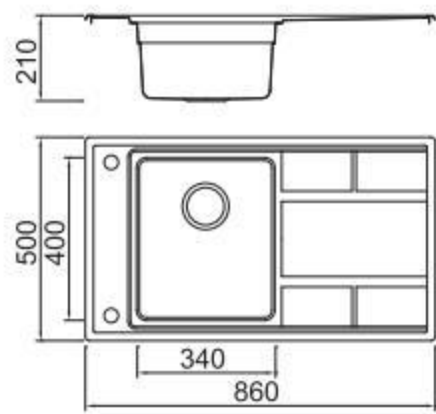

Installation method

Size/ 860X500mm
Depth/ 210mm
Surface/ Satin
Thickness/ 0.8mm
Material/SUS304#

ICHTNOGRAPHY