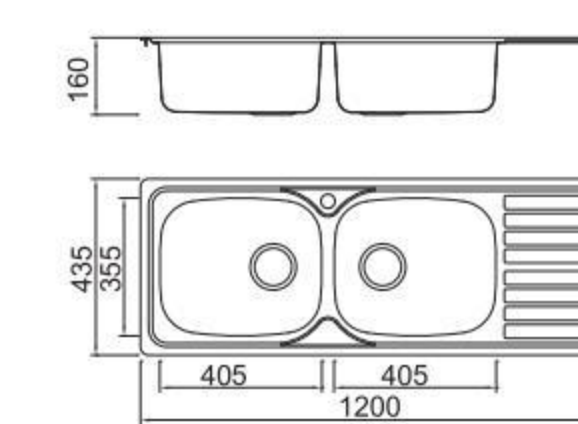

Size/ 1200X435mm
Depth/ 190mm
Surface /Satin /Polish /
Ele-pearl /Dekor /Linen
Thickness/ 0.6~0.8mm
Material/SUS304#

BOLANG WELDING STYLE Stainless steel

SPECIFICATION Colour/Finish