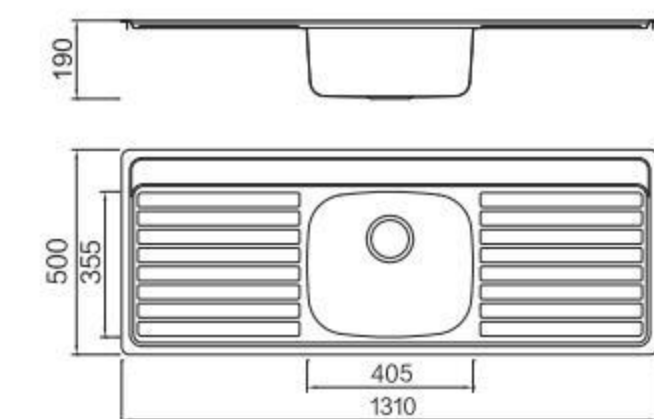

Size/ 1310X500mm
Depth/ 190mm
Surface /Satin /Polish /
Ele-pearl /Dekor /Linen
Thickness/ 0.6~0.8mm
Material/SUS304#