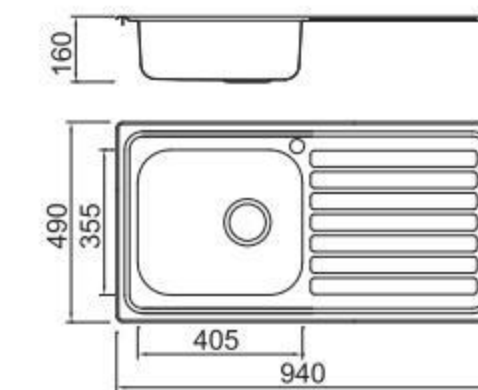

Russia

Single

BL-883
Installation method

ICHTNOGRAPHY

Size/ 940X490mm
Depth/ 160mm
Surface /Satin /Polish / Ele-pearl /Dekor /Linen
Thickness/ 0.6~0.8mm
Material/SUS304#

BL-851
Installation method

ICHTNOGRAPHY