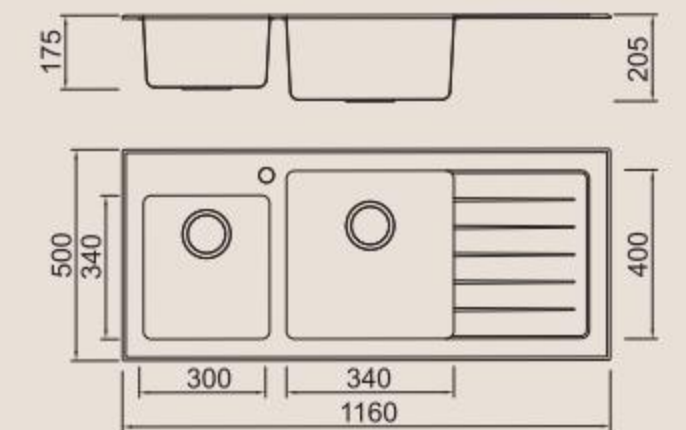

Glass sink

1. Complete accessories,easy operation
2. Four small corner design,with its own feature
3. Modern, super functionalt
4. Smooth material. wonderful texture
5. High flatness
6. Complete function, first-grade quality
7. Smooth shining drainer processing
8. Complete,matchable accessories, easy operation
9. Modern design

BOLANG GLASS STYLE
Stainless steel

SPECIFICATION
Colour/Finish

BOLANG GLASS STYLE
Stainless steel

SPECIFICATION
Colour/Finish

Glass sink

1. Complete accessories,easy operation
2. Four small corner design,with its own feature
3. Modern, super functionalt
4. Smooth material. wonderful texture
5. High flatness
6. Complete function, first-grade quality
7. Smooth shining drainer processing
8. Complete,matchable accessories, easy operation
9. Modern design

BOLANG GLASS STYLE
Stainless steel

SPECIFICATION
Colour/Finish

ICHTNOGRAPHY

BL-767B
Installation method

Size/ 860X500mm
Depth/ 200mm
Surface/ Matt
Thickness/ 0.8mm
Material/SUS304#

ICHTNOGRAPHY

BL-769B
Installation method

Size/ 1000X500mm
Depth/ 200mm
Surface/ Matt
Thickness/ 0.8mm
Material/SUS304#

ICHTNOGRAPHY

Size/ 1160X500mm
Depth/ 205mm
Surface / Matt
Thickness/ 0.8mm
Material/SUS304#

Size/ 1160X500mm
Depth/ 205mm
Surface / Matt
Thickness/ 0.8mm
Material/SUS304#

BOLANG GLASS STYLE
Stainless steel

SPECIFICATION
Colour/Finish

BOLANG GLASS STYLE
Stainless steel

SPECIFICATION
Colour/Finish

BL-768B
Installation method

Size/ 860X500mm
Depth/ 205mm
Surface/ Matt
Thickness/ 0.8mm
Material/SUS304#

ICHTNOGRAPHY

BL-758B
Installation method

Size/1160X500 mm
Depth/ 200mm
Surface/ Matt
Thickness/ 0.8mm
Material/SUS304#

ICHTNOGRAPHY

Included accessories

Cutting board with scope of supply

Cutting board with scope of supply