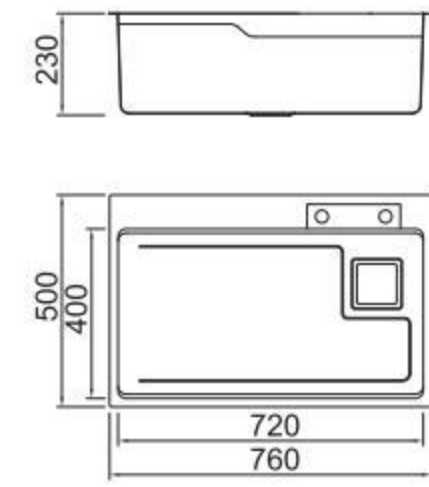

ICHTNOGRAPHY

Size/ 760X500mm
Depth/ 230mm
Surface/ Matt
Thickness/ 0.8~1.0mm
Material/SUS304#

Size/ 760X500mm
Depth/ 230mm
Surface/ Gold/PVD
Thickness/ 0.8~1.0mm
Material/SUS304#

BOLANG RADIUS 20MM STYLE
Stainless steel