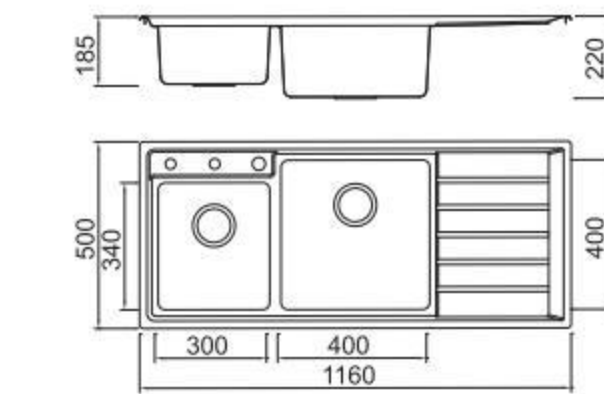

BL-657L
Installation method

Size/ 1160X500 mm
Depth/ 220mm
Surface/ Satin
Thickness/ 0.8mm
Material/SUS304#

ICHTNOGRAPHY