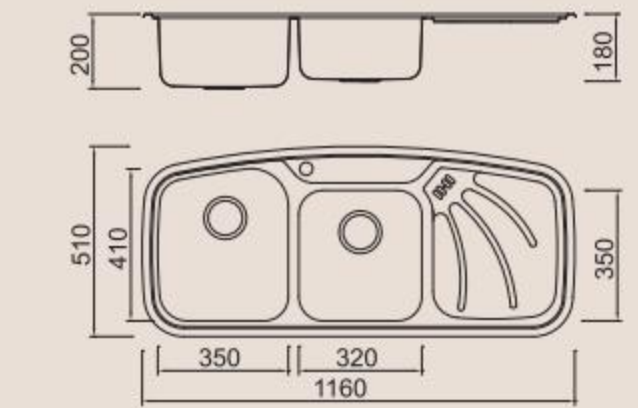

BL-911L Installation method

Size/ 1160X510mm
Depth/ 200mm
Surface /Satin /Polish /
Ele-pearl /Dekor /Linen
Thickness/ 0.8mm
Material/SUS304#