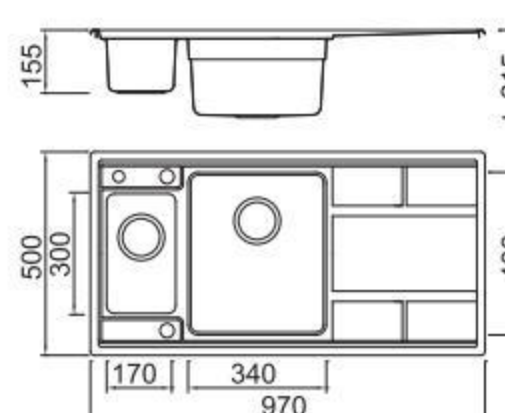

Installation method

Size/ 970X500mm
Depth/ 215mm
Surface/ Satin
Thickness/ 0.8mm
Material/SUS304#

ICHTNOGRAPHY

Installation method

Size/ 1160X500mm
Depth/ 220mm
Surface/ Satin
Thickness/ 0.8mm
Material/SUS304#