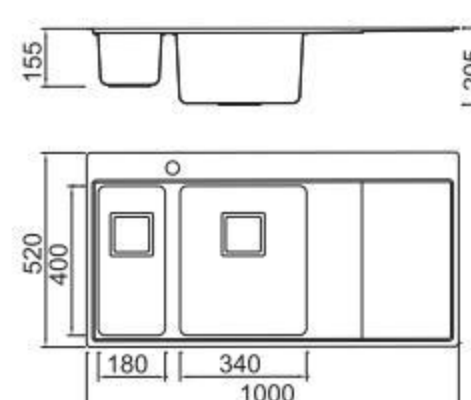

BL-661
Installation method

Size/ 1000X520mm
Depth/ 205mm
Surface/ Matt
Thickness/ 1.2mm
Material/SUS304#

ICHTNOGRAPHY