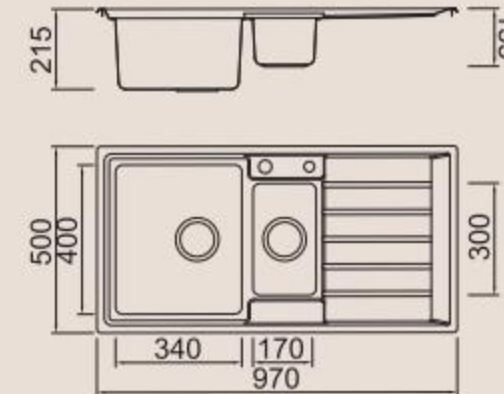

BL-656
Installation method

Size/ 970X500mm
Depth/ 220mm
Surface/ Satin
Thickness/ 0.8mm
Material/SUS304#

BOLANG RADIUS 20MM STYLE
Stainless steel

SPECIFICATION
Colour/Finish

BOLANG RADIUS 20MM STYLE
Stainless steel