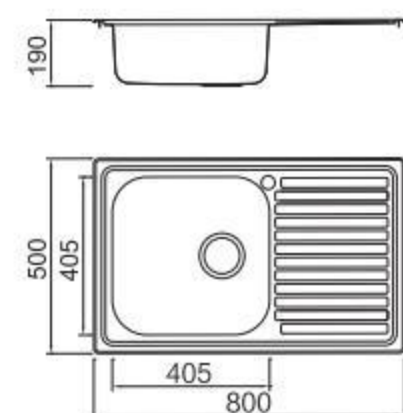

BL-826
Installation method

ICHTOGRAPHY

Size/ 800X500mm
Depth/ 190mm
Surface /Satin /Polish /
Ele-pearl /Dekor /Linen
Thickness/ 0.8mm
Material/SUS304#