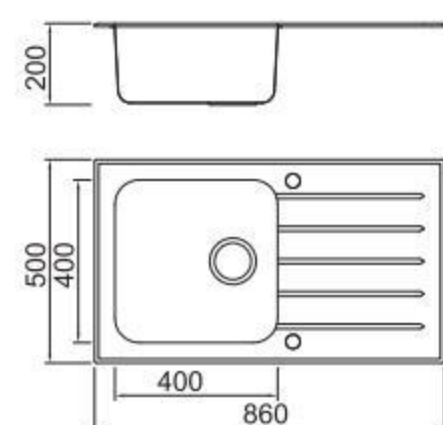

ICHOGRAPHY

ICHOGRAPHY

Included accessories

Cutting board with scope of supply

Cutting board with scope of supply

Crockery basket and stack

Crockery basket and stack

MODEL/BL-571
SIZE/440X240X20mm