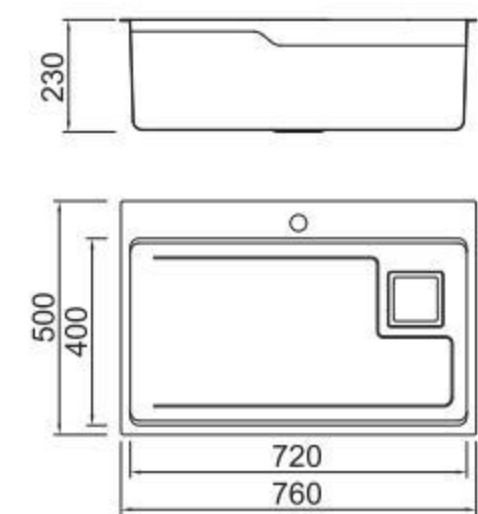

BL-665

Installation method

ICHTNOGRAPHY