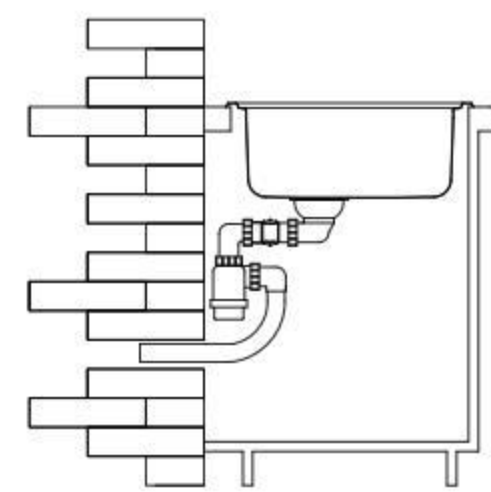

ICHTNOGRAPHY