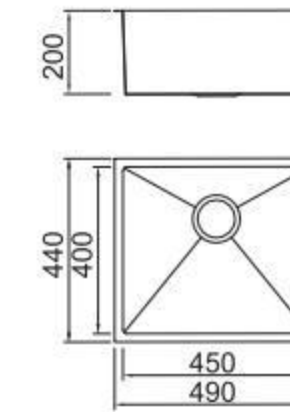

ICHNOGRAPHY

Size/ 380X440mm
Depth/ 200mm
Surface/ Satin
Thickness/ 1.2mm
Material/SUS304#

R10

BL-784
Installation method

ICHNOGRAPHY

Size/ 490X440mm
Depth/ 200mm
Surface/ Satin
Thickness/ 1.2mm
Material/SUS304#