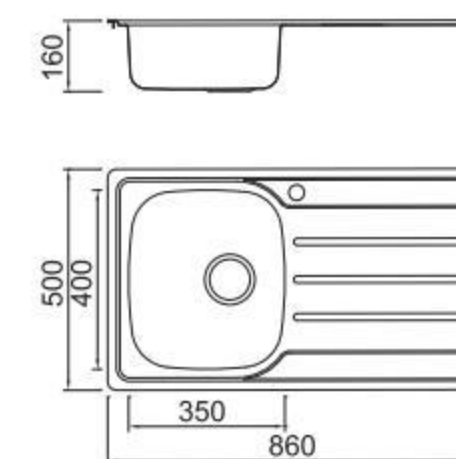

Size/ 860X500mm
Depth/ 160mm
Surface /Satin /Polish /
Ele-pearl /Dekor /Linen
Thickness/ 0.6~0.8mm
Material/SUS304#