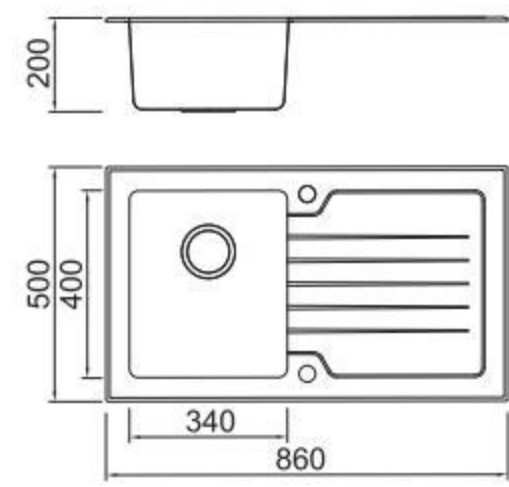

Size/ 860X500mm
Depth/ 200mm
Surface/ Matt
Thickness/ 0.8mm
Material/SUS304#

ICHTNOGRAPHY