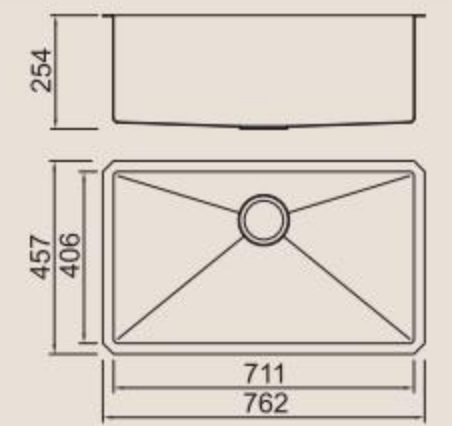

BL-7702
Installation method

Size/ 813X483 mm
Depth/ 254 mm
Surface/ Satin
Thickness/ 1.2mm
Material/SUS304#