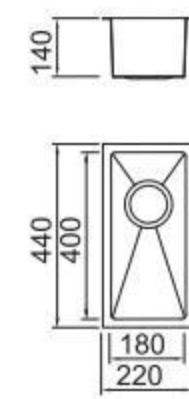

Size/ 220X440mm
Depth/ 140mm
Surface/ Satin
Thickness/ 1.2mm
Material/SUS304#