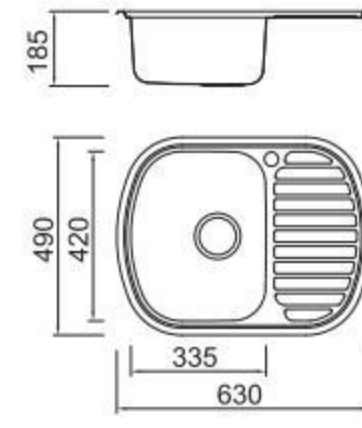

BL-915
Installation method

Size/ 776X507mm
Depth/ 185mm
Surface /Satin /Polish /
Ele-pearl /Dekor /Linen
Thickness/ 0.6~0.8mm
Material/SUS304#

BOLANG RUSSIA STYLE
Stainless steel

SPECIFICATION
Colour/Finish