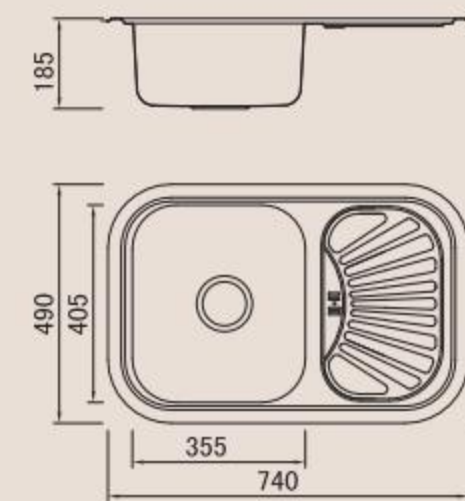

ICHOGRAPHY