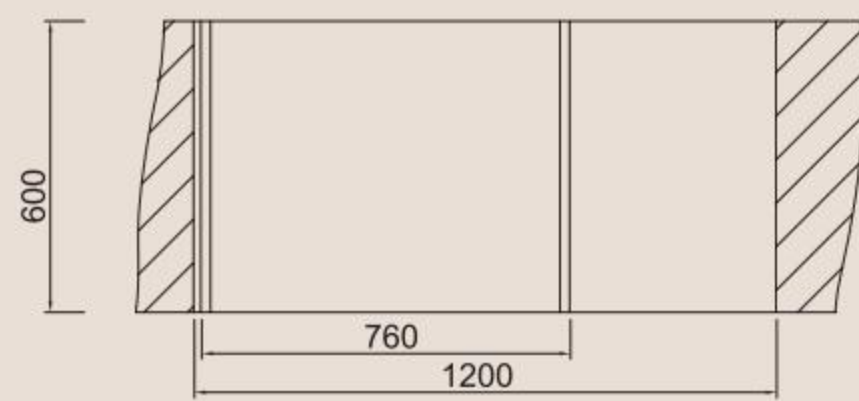

ICHTNOGRAPHY