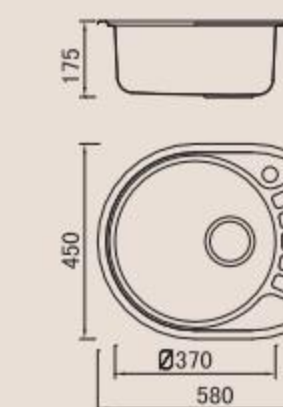

BL-859
Installation method

Size/ 770X500mm
Depth/ 200mm
Surface /Satin /Polish /
Ele-pearl /Dekor /Linen
Thickness/ 0.6~0.8mm
Material/SUS304#