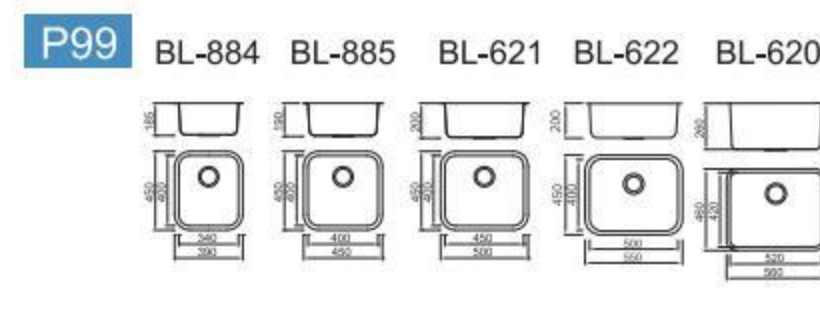

CONTENTS Stainless steel

RV Sink

Rome

Arc.

Round.

One piece

Welding