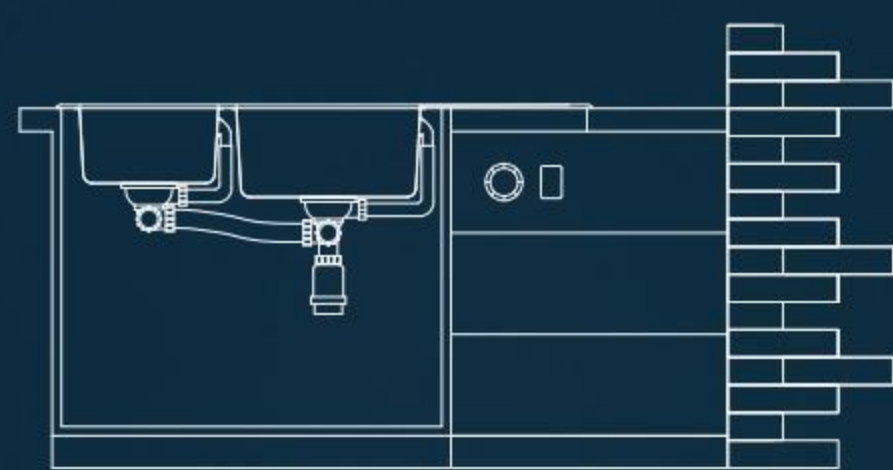

Glass sink

The glass panel series highlighting the temperament of the "fashion". Product flatness, the curvature of each of the basin body, are demanding in the details, so you can enjoy the ultimate in quality of life. Glass sink series reveal "modern style". With fine countertop. Bol-ang focus on flatness, curvature of bowl, and every details, so that you can enjoy highly taste full life.

ICHTNOGRAPHY