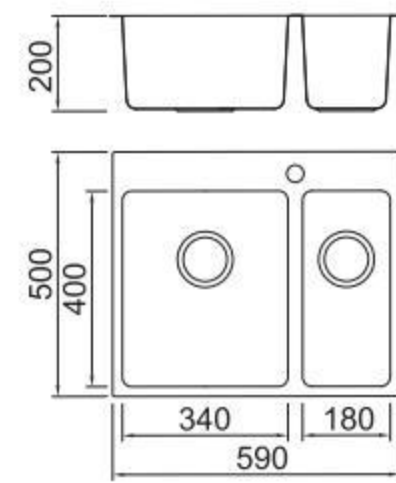

Size/ 590X500mm
Depth/ 200mm
Surface/ Matt
Thickness/ 0.8~1.0mm
Material/SUS304#