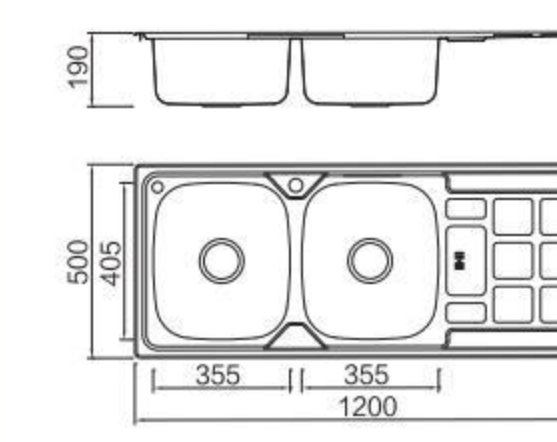

Size/ 1200X500mm
Depth/ 190mm
Surface /Satin /Polish /
Ele-pearl /Dekor /Linen
Thickness/ 0.8mm
Material/SUS304#

BOLANG WELDING STYLE
Stainless steel

SPECIFICATION
Colour/Finish

BOLANG WELDING STYLE
Stainless steel

SPECIFICATION
Colour/Finish

BOLANG WELDING STYLE
Stainless steel

SPECIFICATION
Colour/Finish

BOLANG WELDING STYLE
Stainless steel

SPECIFICATION
Colour/Finish

Russia

Single

Double

Domestic

Accessories