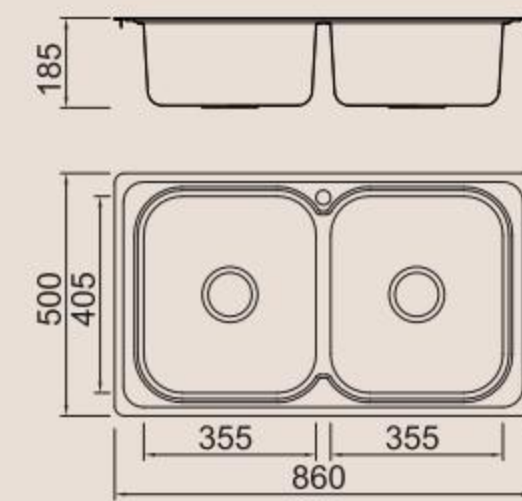

ICHTNOGRAPHY