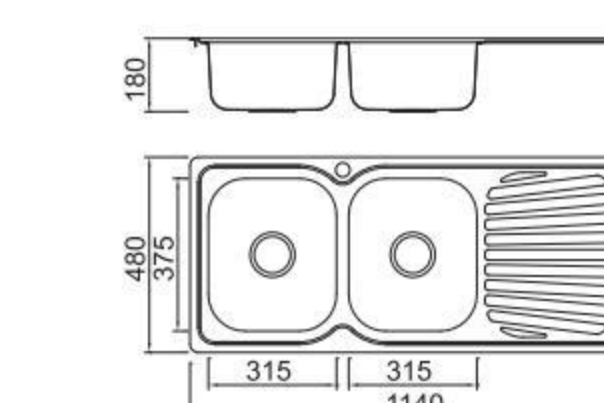

Size/ 1140X480mm
Depth/ 180mm
Surface /Satin /Polish /
Ele-pearl /Dekor /Linen
Thickness/0.6~0.8mm
Material/SUS304#

BOLANG WELDING STYLE
Stainless steel

SPECIFICATION
Colour/Finish

BOLANG WELDING STYLE
Stainless steel