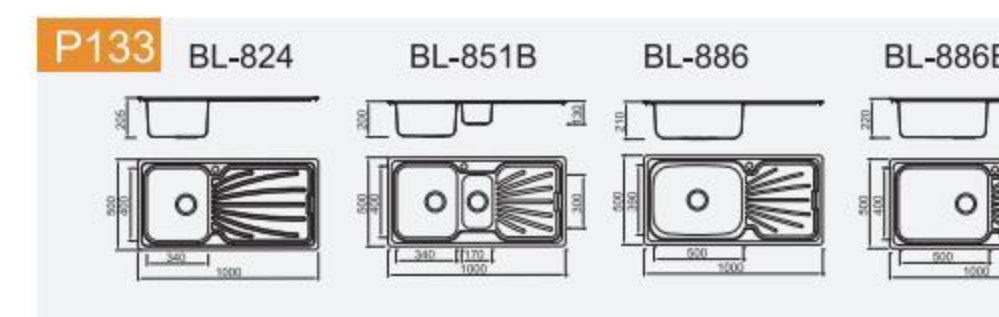

CONTENTS Stainless steel

RV Sink

Rome

Arc.

Round.

One piece

Welding