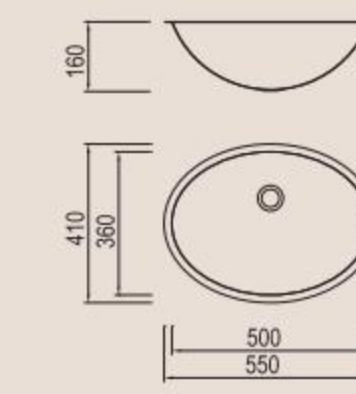

BL-637
Installation method

Size/ 570X375mm
Depth/ 140mm
Surface /Satin /Polish /
Ele-pearl /Dekor /Linen
Thickness/ 1.0mm
Material/SUS304#