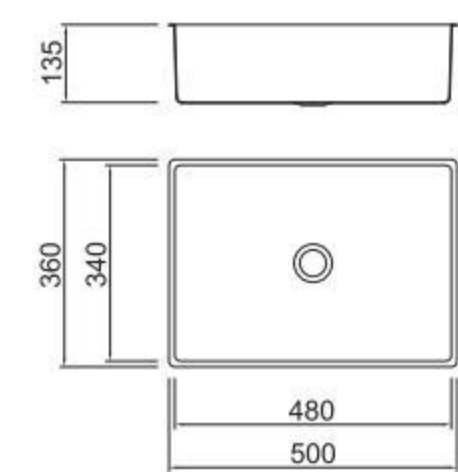

Domestic

Accessories

BL-635B
Installation method

Size/ 500X360mm
Depth/ 135mm
Surface/ Gun/PVD
Thickness/ 1.2mm
Material/SUS304#

BL-635P
Installation method

Size/ 500X360mm
Depth/ 135mm
Surface/ Copper/PVD
Thickness/ 1.2mm
Material/SUS304#