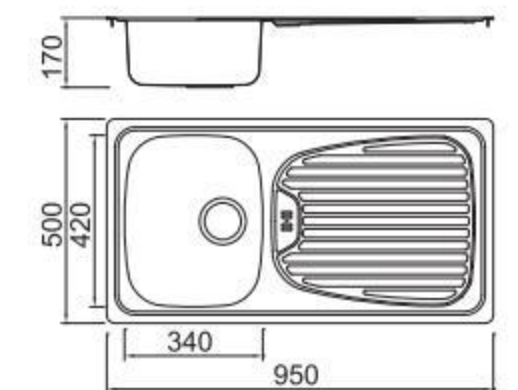

Size/ 950X500mm
Depth/ 170mm
Surface /Satin /Polish / Ele-pearl /Dekor /Linen
Thickness/ 0.6~0.8mm
Material/SUS304#