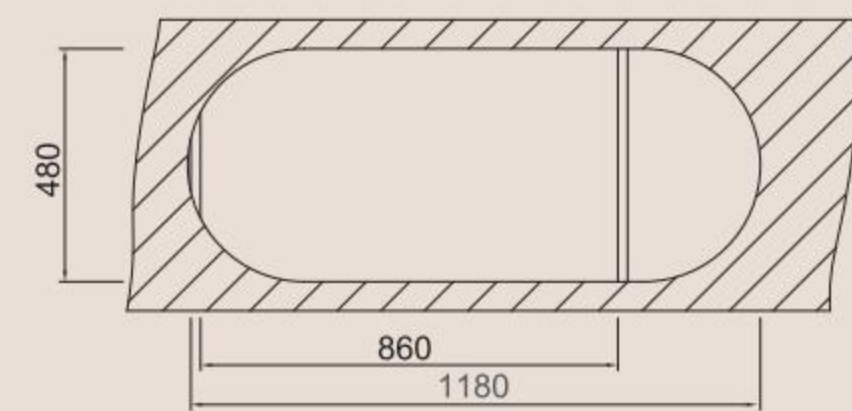

ICHTNOGRAPHY