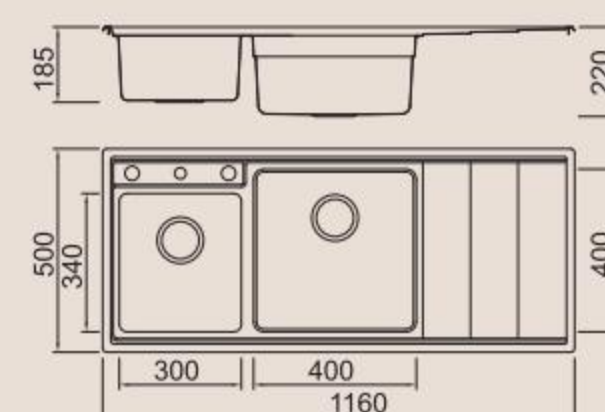

BL-715R
Installation
method

Size/ 1160X500mm
Depth/ 220mm
Surface/ Satin
Thickness/ 0.8mm
Material/SUS304#