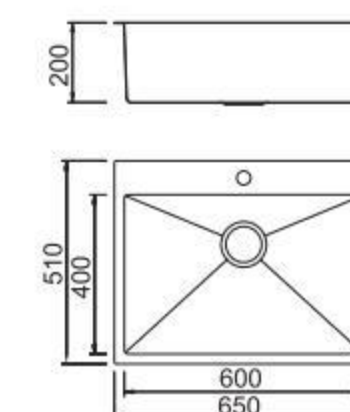

Size/ 500X510mm
Depth/ 200mm
Surface/ Satin
Thickness/ 1.2mm
Material/SUS304#

Size/ 650X510mm
Depth/ 200mm
Surface/ Satin
Thickness/ 1.2mm
Material/SUS304#

Arc.

Round

One Piece

Welding

Lay on

Russia