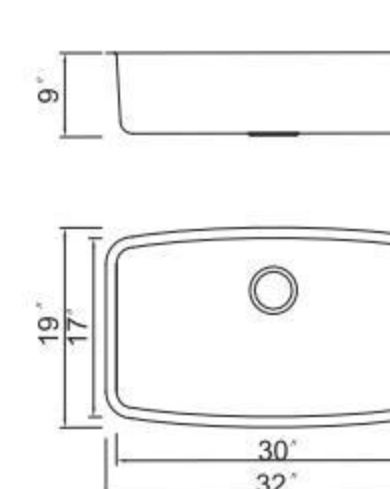

Domestic

Accessories

ICHTNOGRAPHY

ICHTNOGRAPHY

Size/ 630X470mm
Depth/ 230mm
Surface /Satin /Polish /
Ele-pearl /Dekor /Linen
Thickness/ 0.8mm
Material/SUS304#

Size/ 32"X19"
Depth/ 10"
Surface /Satin /Polish /
Ele-pearl /Dekor /Linen
Thickness/ 20Gauge
Material/SUS304#