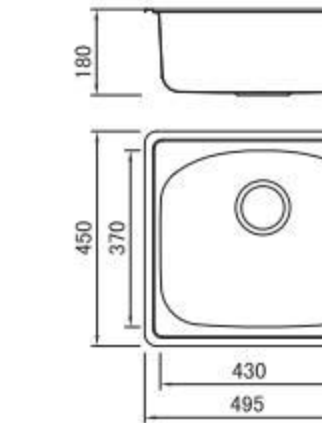

BOLANG SINGLE STYLE
Stainless steel

BL-605

Installation method

Size/ 495X450mm
Depth/ 180mm
Surface /Satin /Polish /
Ele-pearl /Dekor /Linen
Thickness/ 0.6~0.8mm
Material/SUS304#

Arc.

Round

One Piece

Welding

Lay on

Russia

Single

Double

Domestic

Accessories

Arc.

Round

One Piece

Welding

Lay on

Russia

Single

Double

Domestic

Accessories