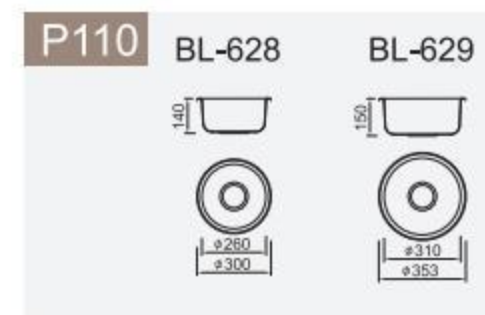

CONTENTS Stainless steel

RV Sink

Rome

Arc.

Round.

One piece

Welding