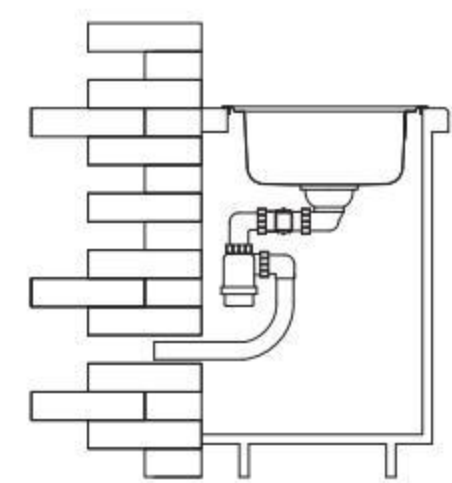

ICHTNOGRAPHY