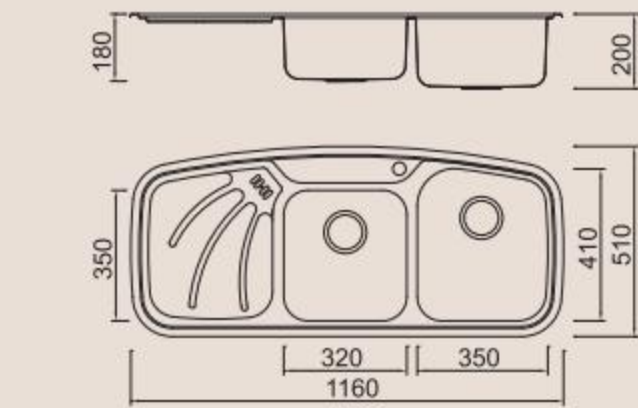

Size/ 1160X510mm
Depth/ 200mm
Surface /Satin /Polish /
Ele-pearl /Dekor /Linen
Thickness/ 0.8mm
Material/SUS304#

BL-958

Round series

- 1. Round series with perfect circle line, easy cleaning, modern and unique feature. Extremely simple circular modelling will bring you sunny spring feeling, warm your life.
- 2. Smooth shining countertop, complied with automatic waste.
- 3. High flatness, classic round design, easy cleaning.
- 4. Smooth fine surface treatment, modern style.
- 5. Smooth material, wonderful texture.