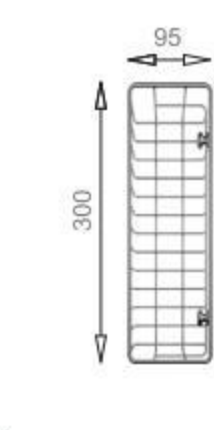

Crockery basket and stack

MODEL/BL-321
SIZE/300X95mm