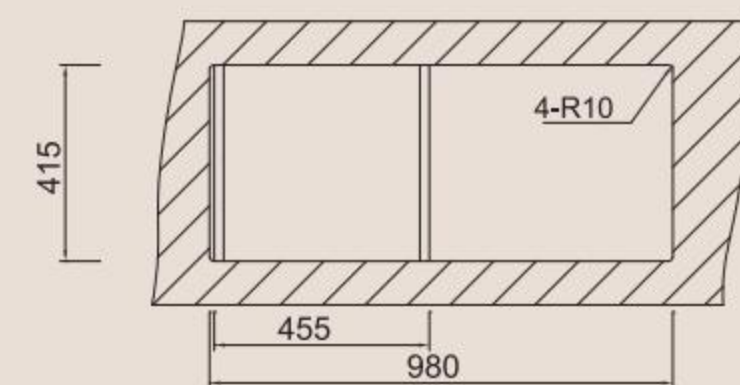

ICHTNOGRAPHY