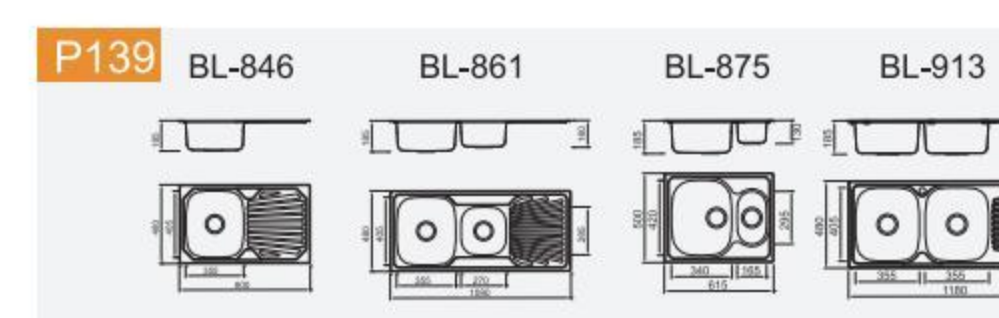

CONTENTS Stainless steel

RV Sink

Rome

Arc.

Round.

One piece

Welding