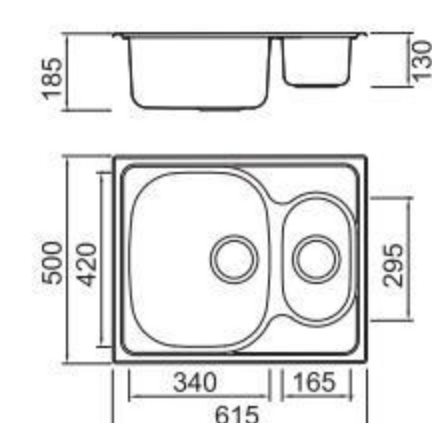

BL-875
Installation method

ICHTOGRAPHY

Size/ 615X500mm
Depth/ 185mm
Surface /Satin /Polish /
Ele-pearl /Dekor /Linen
Thickness/ 0.8mm
Material/SUS304#