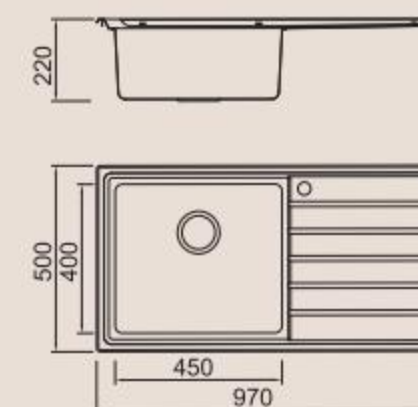

BL-656
Installation method

Size/ 970X500mm
Depth/ 220mm
Surface/ Satin
Thickness/ 0.8mm
Material/SUS304#

BOLANG RADIUS 20MM STYLE
Stainless steel

SPECIFICATION
Colour/Finish

BOLANG RADIUS 20MM STYLE
Stainless steel