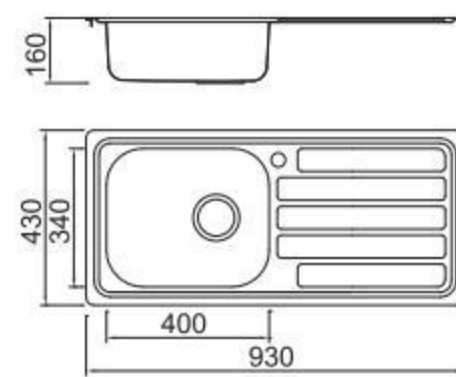

BL-823
Installation method

ICHTNOGRAPHY

Welding

Lay on

Size/ 930X430mm
Depth/ 160mm
Surface /Satin /Polish /
Ele-pearl /Dekor /Linen
Thickness/ 0.6~0.7mm
Material/SUS304#