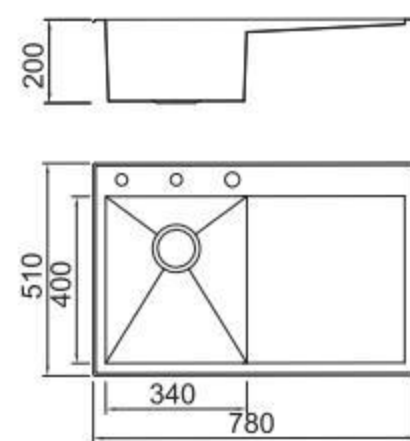

BL-731B
Installation method

Size/ 780X510mm
Depth/ 200mm
Surface /Satin
Thickness/ 1.2mm
Material/SUS304#

ICHOGRAPHY

Right Angles

BL-733B
Installation method

Size/ 1000X510mm
Depth/ 200mm
Surface /Satin
Thickness/ 1.2mm
Material/SUS304#