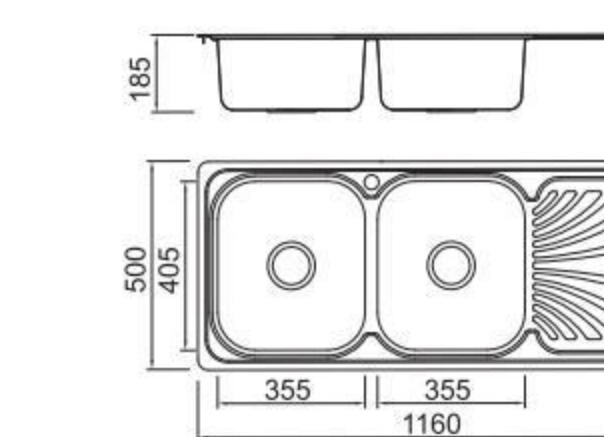

Size/ 1160X500mm
Depth/ 185mm
Surface /Satin /Polish /
Ele-pearl /Dekor /Linen
Thickness/0.6~0.8mm
Material/SUS304#