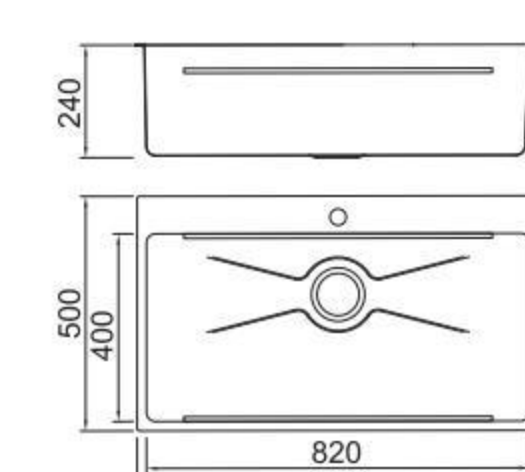

BL-687B
Installation method

Size/ 860X500mm
Depth/ 240mm
Surface/ Matt
Thickness/ 0.8~1.0mm
Material/SUS304#