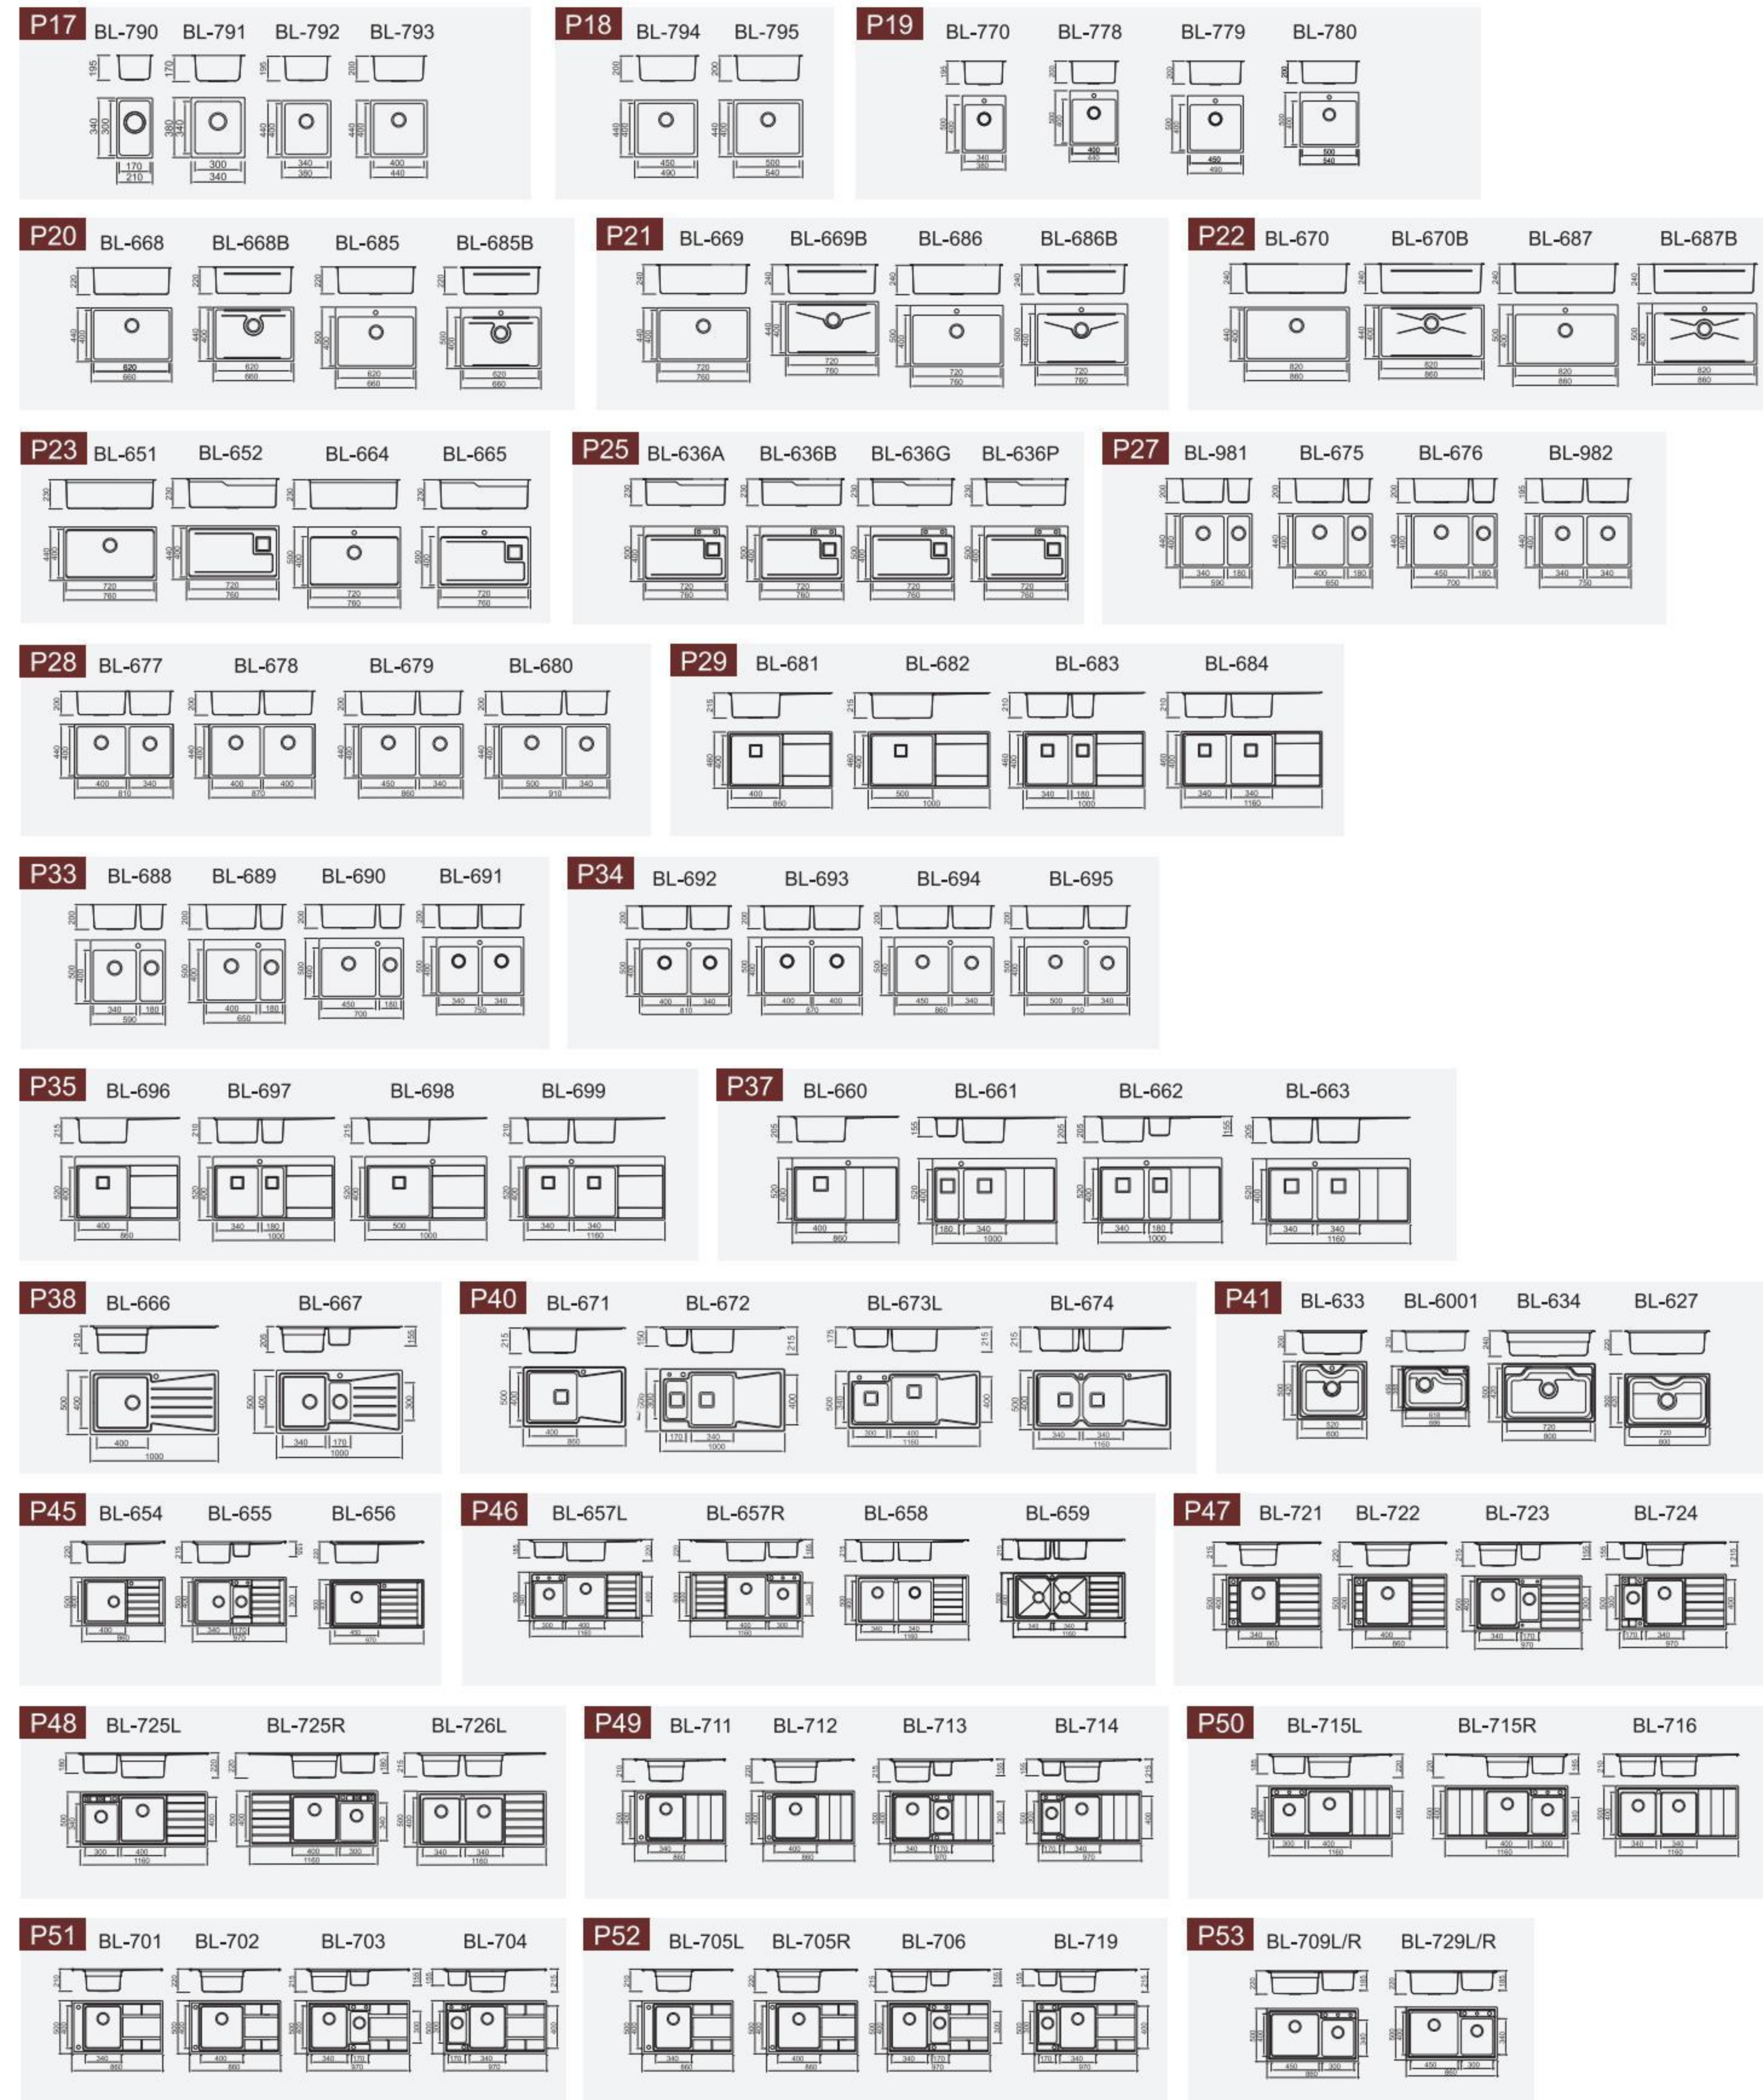

Installation method

Installation Types

Sink edge over the countertop

sink edge stay in the same lever with countertop

Sink edge stay under the countertop

CONTENTS Stainless steel

Radius 20mm

Glass