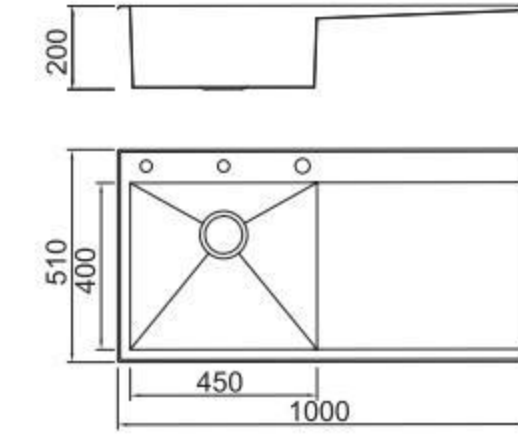

Right Angles

BL-733B
Installation method

Size/ 1000X510mm
Depth/ 200mm
Surface /Satin
Thickness/ 1.2mm
Material/SUS304#

ICHOGRAPHY

Right Angles

BL-735B
Installation method

Size/ 1160X510mm
Depth/ 200mm
Surface/ Satin
Thickness/ 1.2mm
Material/SUS304#