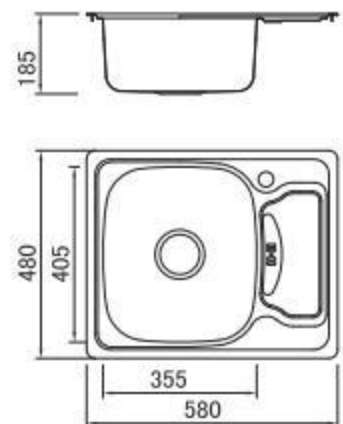

BL-905
Installation method

Size/ 780X430mm
Depth/ 165mm
Surface /Satin /Polish /
Ele-pearl /Dekor /Linen
Thickness/ 0.6~0.7mm
Material/SUS304#

Russia

Single

Double

Domestic

Accessories

Russia