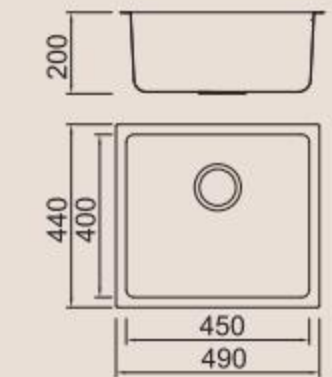

ICHTNOGRAPHY

ICHTNOGRAPHY

BOLANG RADIUS 20MM STYLE
Stainless steel

SPECIFICATION
Colour/Finish

BOLANG RADIUS 20MM STYLE
Stainless steel

SPECIFICATION
Colour/Finish

BL-794
Installation method

Size/ 490X440mm
Depth/ 200mm
Surface/ Matt
Thickness/ 0.8-1.0mm
Material/SUS304#