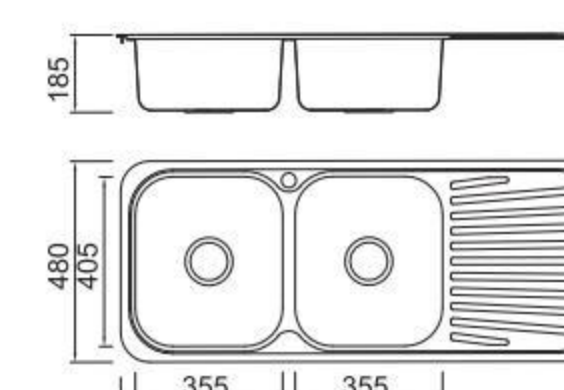

Size/ 1180X480mm
Depth/ 185mm
Surface /Satin /Polish / Ele-pearl /Dekor /Linen
Thickness/ 0.6~0.8mm
Material/SUS304#

Double

Domestic

Accessories

Radius 20mm
Glass
Hand - Made
RV Sink
Rome

Arc.
Round

One Piece

Welding

Lay on

Russia

Single

Double

Domestic

Accessories