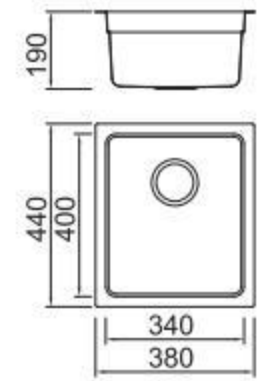

ICHTNOGRAPHY