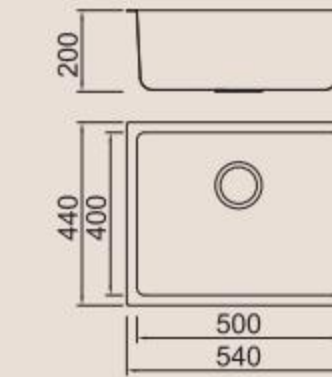

BL-795
Installation method

Size/ 540X440mm
Depth/ 200mm
Surface/ Matt
Thickness/ 0.8-1.0mm
Material/SUS304#