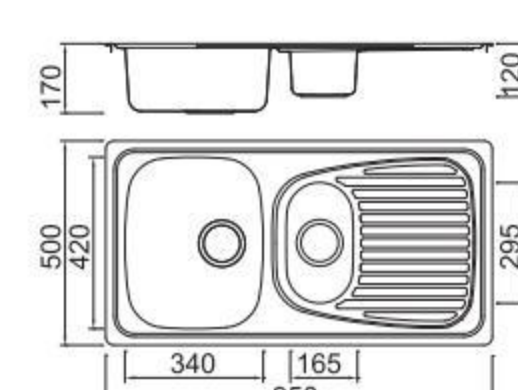

ICHTNOGRAPHY

Size/ 1000X480mm
Depth/ 180mm
Surface /Satin /Polish / Ele-pearl /Dekor /Linen
Thickness/ 0.6~0.8mm
Material/SUS304#

BL-879
Installation method

ICHTNOGRAPHY

Size/ 950X500mm
Depth/ 170mm
Surface /Satin /Polish / Ele-pearl /Dekor /Linen
Thickness/ 0.6~0.8mm
Material/SUS304#