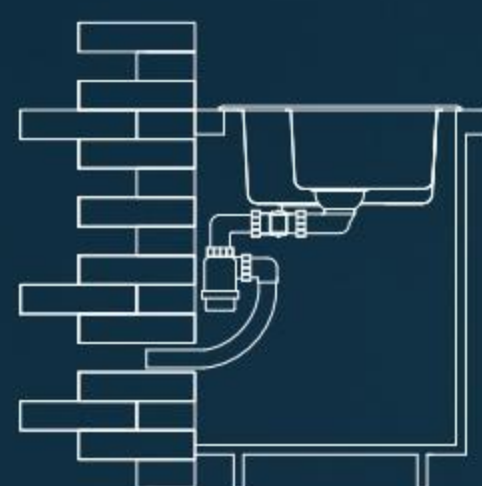

Glass sink

The glass panel series highlighting the temperament of the "fashion". Product flatness, the curvature of each of the basin body, are demanding in the details, so you can enjoy the ultimate in quality of life. Glass sink series reveal "modern style". With fine countertop. Bol-ang focus on flatness, curvature of bowl, and every details, so that you can enjoy highly taste full life.

ICHTNOGRAPHY