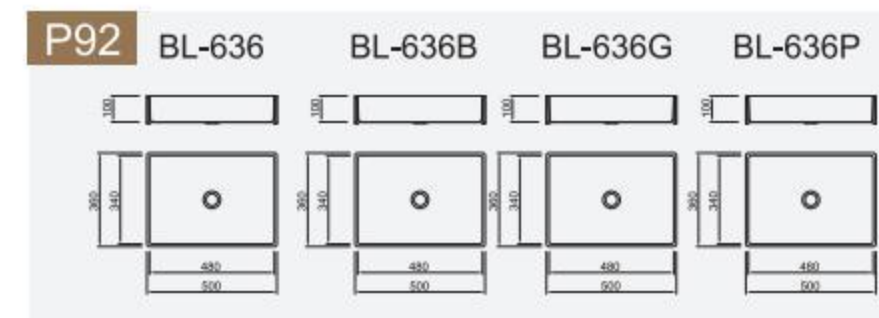

CONTENTS Stainless steel