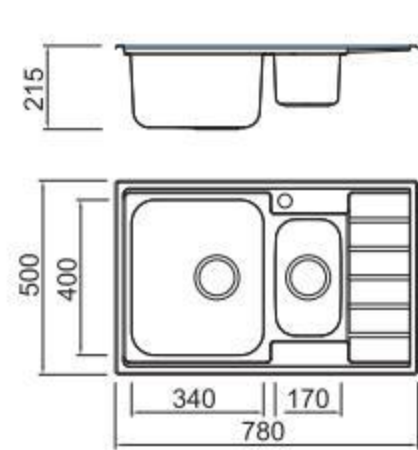

Size/ 610X500mm
Depth/ 215mm
Surface /Satin /Polish /
Ele-pearl /Dekor /Linen
Thickness/ 0.8mm
Material/SUS304#

Size/ 780X500mm
Depth/ 215mm
Surface /Satin /Polish /
Ele-pearl /Dekor /Linen
Thickness/ 0.8mm
Material/SUS304#