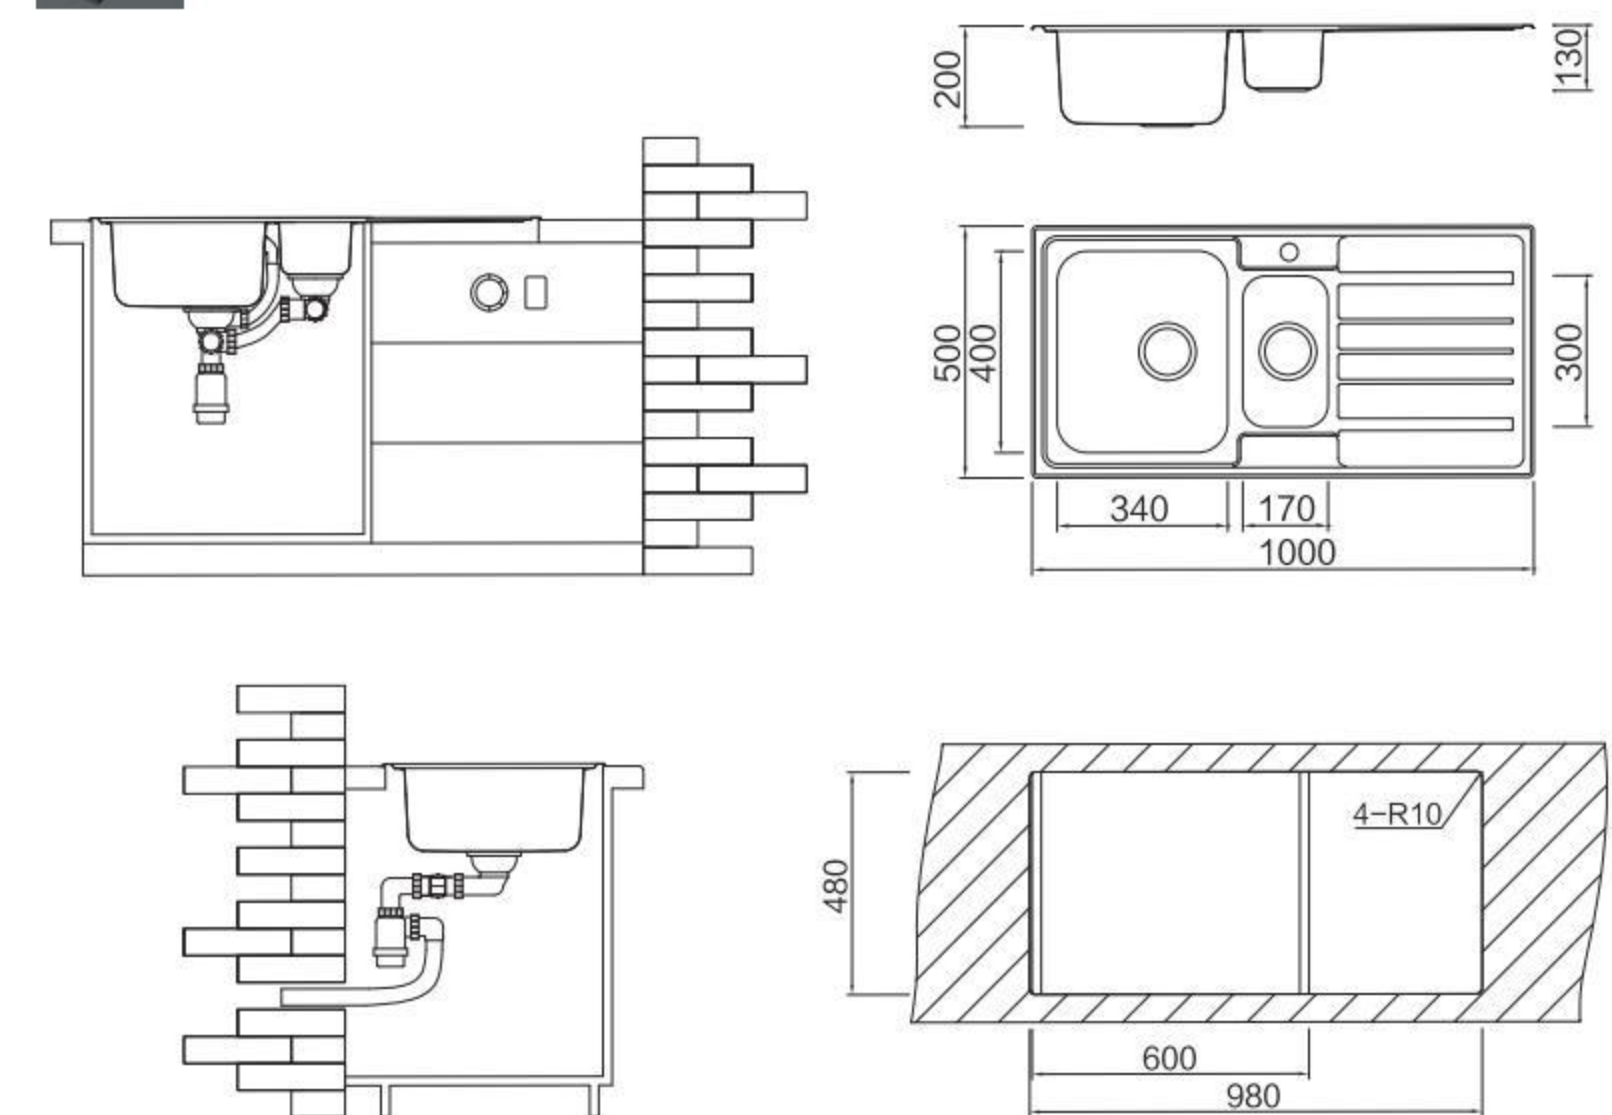

ICHTNOGRAPHY