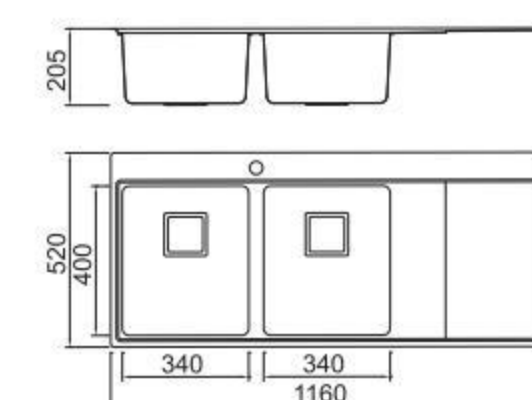

BL-663
Installation method

Size/ 1160X520mm
Depth/ 205mm
Surface/ Matt
Thickness/ 1.2mm
Material/SUS304#

ICHTNOGRAPHY

BL-666
Installation method

Size/ 1000X500mm
Depth/ 210mm
Surface/ Matt
Thickness/ 1.2mm
Material/SUS304#