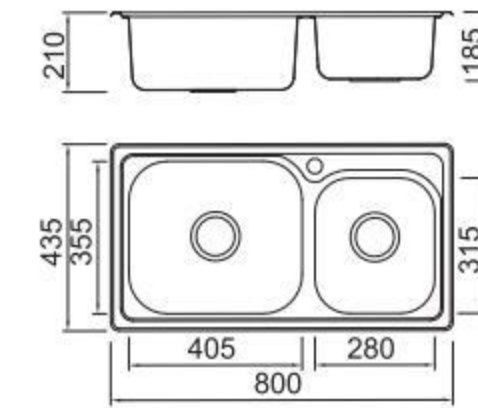

ICHTNOGRAPHY

BOLANG DOUBLE STYLE Stainless steel

SPECIFICATION Colour/Finish

BL-805

Installation method

Size/800X435mm
Depth/ 210mm
Surface /Satin /Polish /
Ele-pearl /Dekor /Linen
Thickness/ 0.6~0.8mm
Material/SUS304#

BL-812

Installation method

Size/820X500mm
Depth/ 185mm
Surface /Satin /Polish /
Ele-pearl /Dekor /Linen
Thickness/ 0.6~0.8mm
Material/SUS304#