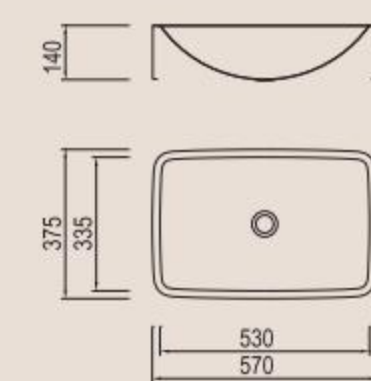

ICHTNOGRAPHY

ICHTNOGRAPHY

Welding