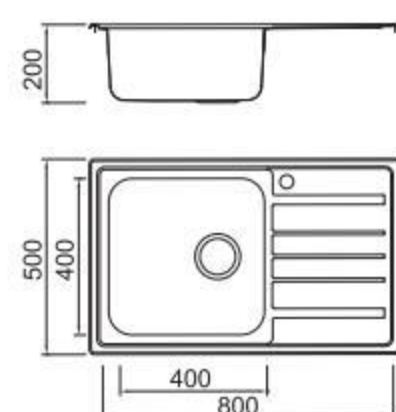

Size/ 800X500mm
Depth/ 200mm
Surface /Satin /Polish /
Ele-pearl /Dekor /Linen
Thickness/ 0.8mm
Material/SUS304#