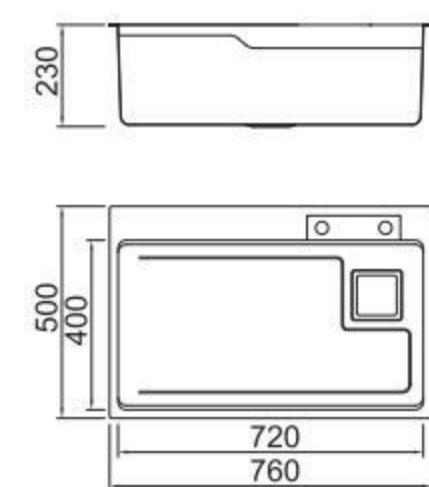

Size/ 760X500mm
Depth/ 230mm
Surface/ Gun/PVD
Thickness/ 0.8~1.0mm
Material/SUS304#