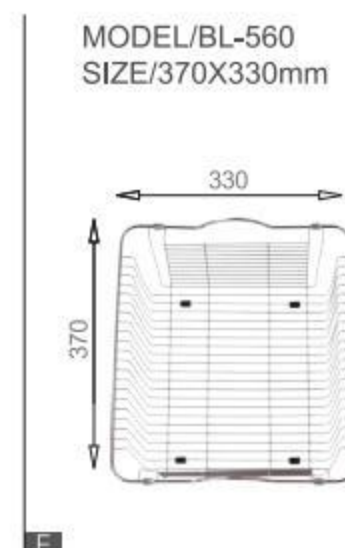

Crockery basket and stack