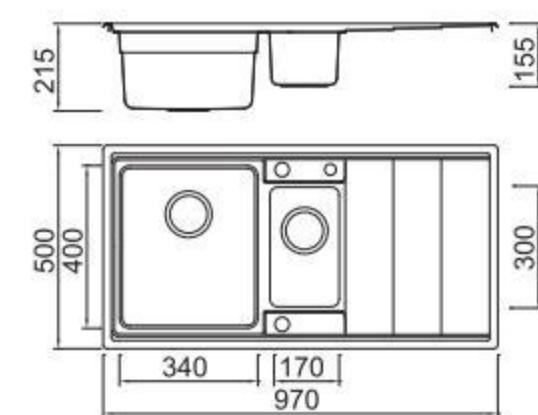

ICHTNOGRAPHY

BL-715L
Installation
method

Size/ 1160X500mm
Depth/ 220mm
Surface/ Satin
Thickness/ 0.8mm
Material/SUS304#