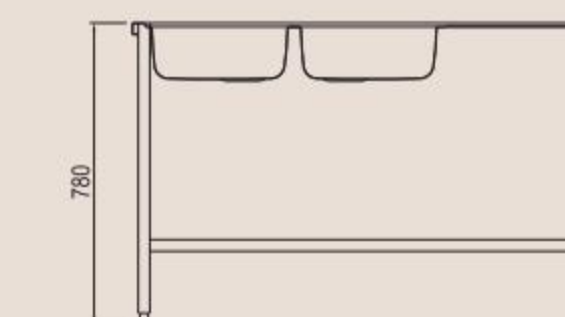

ICHTNOGRAPHY

BL-964

Installation method

Size/ 1200X500mm
 Depth/ 780mm
 Surface/ Matt
 Thickness/ 0.6mm
 Material/SUS304#

ICHTNOGRAPHY

Radius 20mm

Glass

Hand - Made