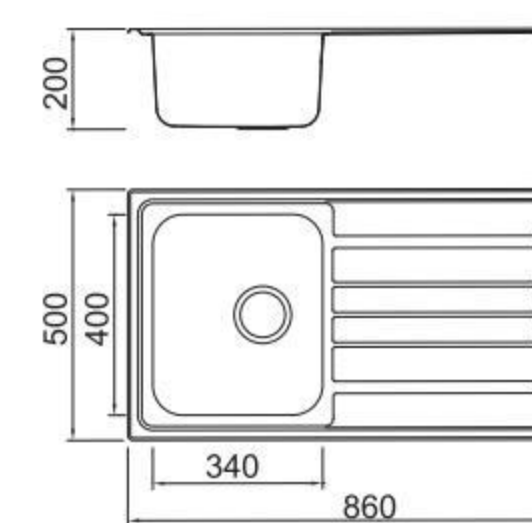

BL-815
Installation method

ICHTOGRAPHY

Size/ 860X500mm
Depth/ 200mm
Surface /Satin /Polish /
Ele-pearl /Dekor /Linen
Thickness/ 0.8mm
Material/SUS304#