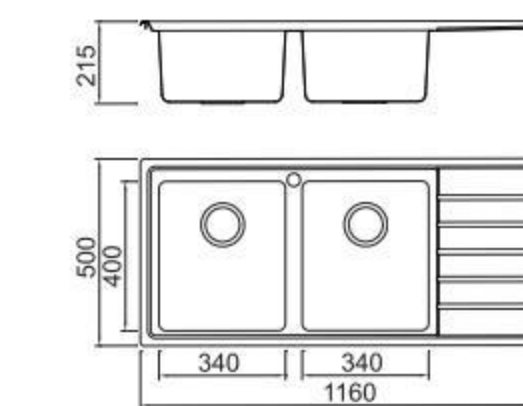

BL-658
Installation method

Size/ 1160X500mm
Depth/ 215mm
Surface/ Satin
Thickness/ 0.8mm
Material/SUS304#

ICHTNOGRAPHY