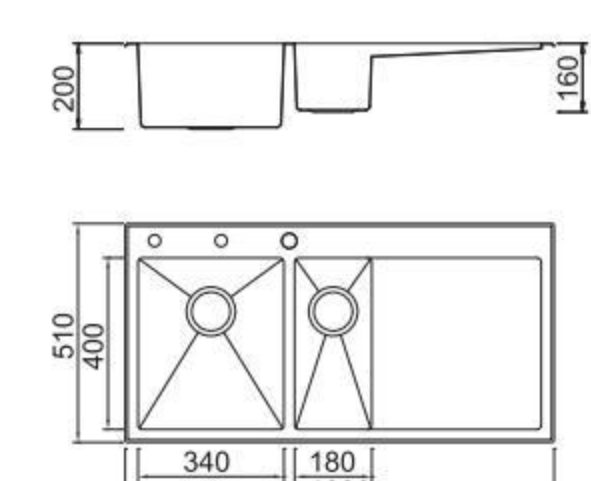

Size/ 1000X510mm
Depth/ 200mm
Surface/ Satin
Thickness/ 1.2mm
Material/SUS304#