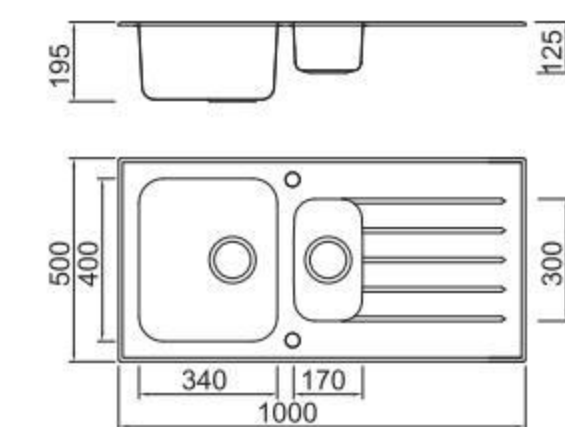

BL-777
Installation method

Size/ 860X500mm
Depth/ 200mm
Surface/ Matt
Thickness/ 0.8mm
Material/SUS304#

ICHOGRAPHY

ICHOGRAPHY

BOLANG GLASS STYLE
Stainless steel

SPECIFICATION
Colour/Finish

BOLANG GLASS STYLE
Stainless steel