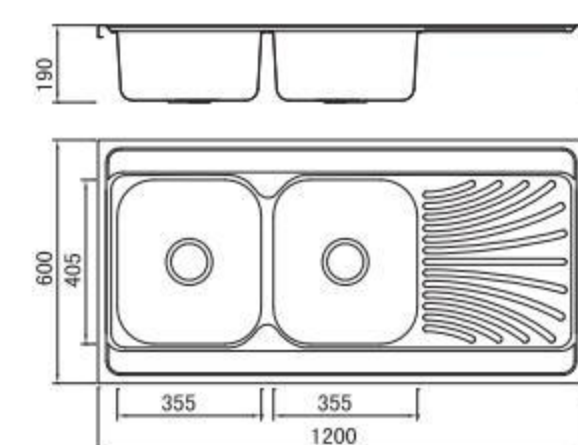

BOLANG LAY ON STYLE
Stainless steel

SPECIFICATION
Colour/Finish

BL-853
Installation method

Size/ 1200X600mm
Depth/ 190mm
Surface /Satin /Polish / Ele-pearl /Dekor /Linen
Thickness/ 0.6~0.8mm
Material/SUS304#

BL-921
Installation method

Size/ 1200X600mm
Depth/ 205mm
Surface /Satin /Polish / Ele-pearl /Dekor /Linen
Thickness/ 0.8mm
Material/SUS304#