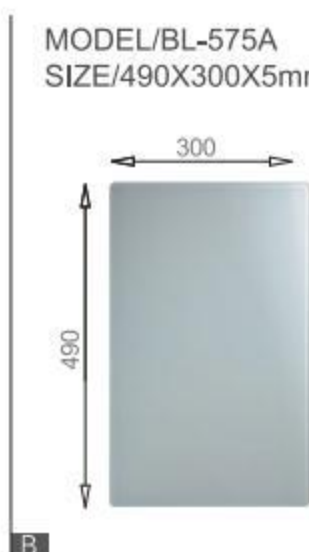

Included accessories

Cutting board with scope of supply

Cutting board with scope of supply

Cutting board with scope of supply

Crockery basket (※equipped with)

Crockery basket and stack

Crockery basket and stack

Soap dispenser