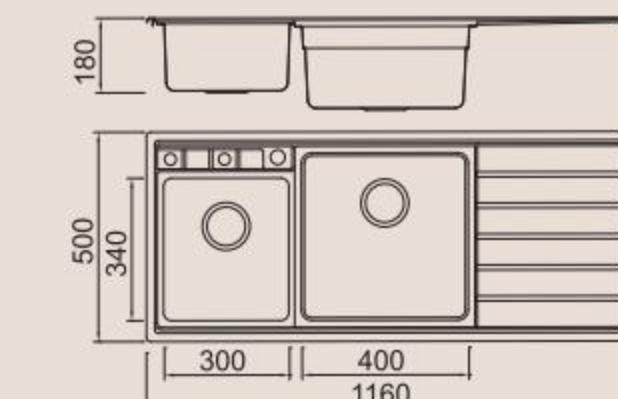

ICHTNOGRAPHY

BL-724
Installation method

Size/ 970X500mm
Depth/ 215mm
Surface/ Satin
Thickness/ 0.8mm
Material/SUS304#

ICHTNOGRAPHY

BL-725L
Installation method

Size/ 1160X500mm
Depth/ 220mm
Surface/ Satin
Thickness/ 0.8mm
Material/SUS304#