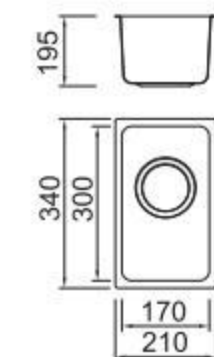

BL-792
Installation method

Size/ 380X440mm
Depth/ 195mm
Surface/ Matt
Thickness/ 0.8-1.0mm
Material/SUS304#

ICHTNOGRAPHY