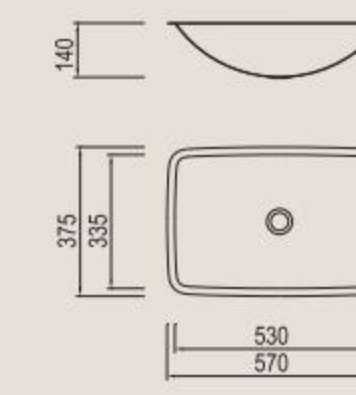

ICHOGRAPHY