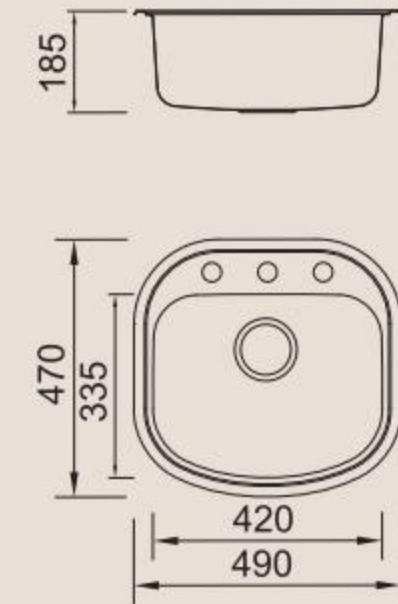

Radius 20mm

Glass

Hand - Made

RV Sink

Rome

Single Style

1. Single series is compact and flexible. widely used in the garden, beach and barbecue. single series enrich delight, convenience in your life.
2. Super practicality, competitive price.
3. Automatic waste design, excellent water falling devise.
4. Excellent function, modern design.
5. High flatness.
6. Convenient fashion.
7. Reasonable function, easy operation.
8. Mooth material, wonderful texture.
9. Good quality, complete functions.

Radius 20mm

Glass

Hand - Made

RV Sink

Rome

Single Style

1. Single series is compact and flexible. widely used in the garden, beach and barbecue. single series enrich delight, convenience in your life.
2. Super practicality, competitive price.
3. Automatic waste design, excellent water falling devise.
4. Excellent function, modern design.
5. High flatness.
6. Convenient fashion.
7. Reasonable function, easy operation.
8. Mooth material, wonderful texture.
9. Good quality, complete functions.

SGNIWARD NOITALLATSNI
Installation drawings

BOLANG SINGLE STYLE
Stainless steel

SPECIFICATION
Colour/Finish

BOLANG SINGLE STYLE
Stainless steel

SPECIFICATION
Colour/Finish

ICHTNOGRAPHY

BOLANG SINGLE STYLE
Stainless steel

BL-602

Installation method

Size/ 370X330mm
Depth/ 160mm
Surface /Satin /Polish /
Ele-pearl /Dekor /Linen
Thickness/ 0.6~0.8mm
Material/SUS304#

ICHTNOGRAPHY

BOLANG SINGLE STYLE
Stainless steel

BL-604

Installation method

Size/ 480X430mm
Depth/ 180mm
Surface /Satin /Polish /
Ele-pearl /Dekor /Linen
Thickness/ 0.6~0.8mm
Material/SUS304#

ICHTNOGRAPHY

BOLANG SINGLE STYLE
Stainless steel

BL-603

Installation method