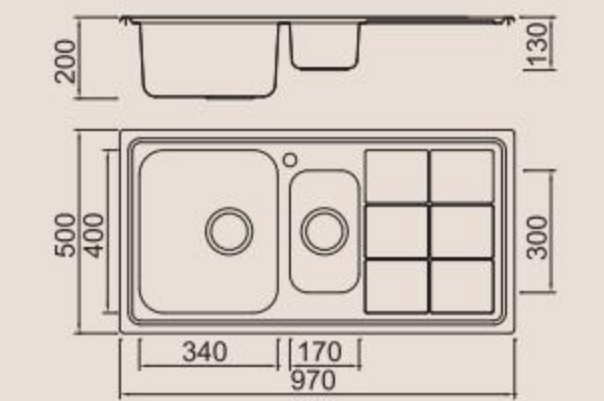

BL-892

Installation method

Size/ 970X500mm
Depth/ 200mm
Surface /Satin /Polish / Ele-pearl /Dekor /Linen
Thickness/ 0.8mm
Material/SUS304#