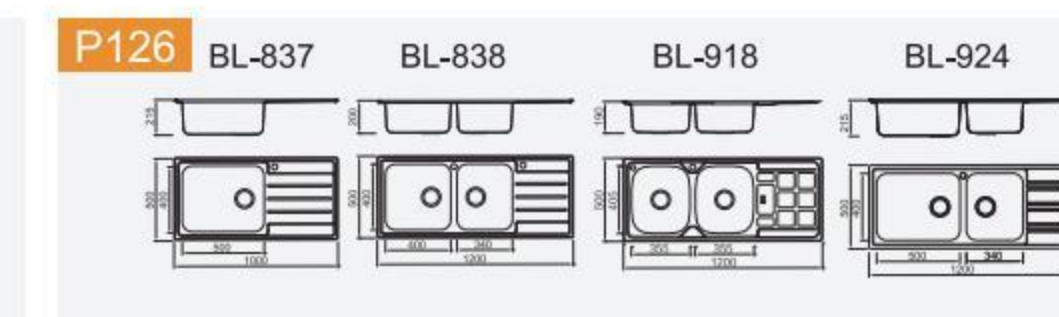

CONTENTS Stainless steel

Lay on

Russia

Single

Double

Domestic

Accessories

Radius 20mm