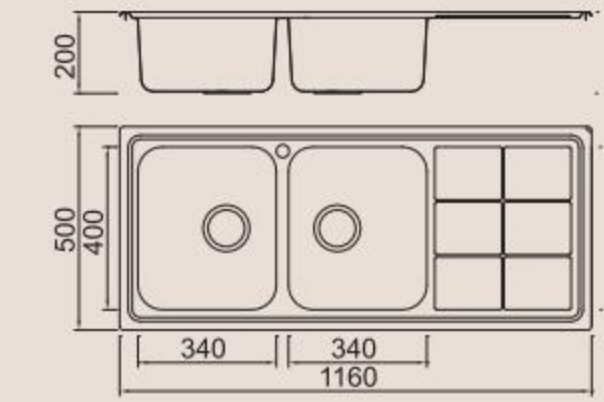

Included accessories

Cutting board with scope of supply

Crockery basket and stack

Crockery basket and stack

Soap dispenser

MODEL/BL-571
SIZE/440X240X20mm

MODEL/BL-514
SIZE/320X190mm

MODEL/BL-559
SIZE/380X340mm