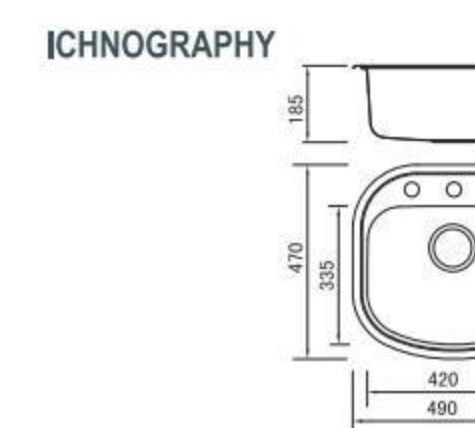

BL-614
Installation method

Size/ 560X450mm
Depth/ 195mm
Surface /Satin /Polish /
Ele-pearl /Dekor /Linen
Thickness/ 0.6~0.8mm
Material/SUS304#

Radius 20mm

Glass

Hand - Made

RV Sink

Rome

BL-637