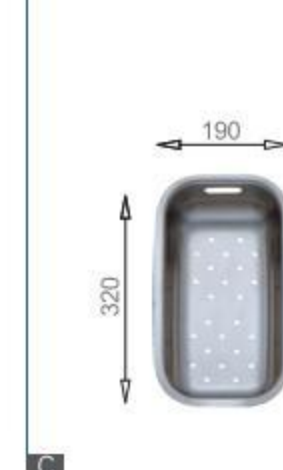

Included accessories

Cutting board with scope of supply

Cutting board with scope of supply

Crockery basket and stack

Crockery basket and stack

MODEL/BL-571
SIZE/440X240X20mm

MODEL/BL-576
SIZE/430X240X20mm

MODEL/BL-514
SIZE/320X190mm

MODEL/BL-502
SIZE/320X190mm