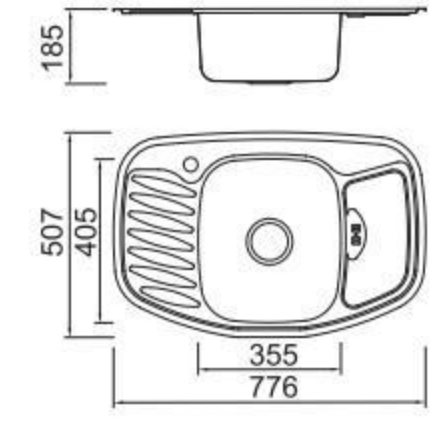

BL-916
Installation method

Size/ 776X507mm
Depth/ 185mm
Surface /Satin /Polish /
Ele-pearl /Dekor /Linen
Thickness/ 0.6~0.8mm
Material/SUS304#