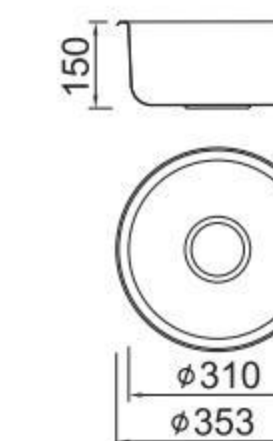

ICHTNOGRAPHY

BL-628
Installation method

Size/Ø300mm
Depth/ 140mm
Surface /Satin /Polish /
Ele-pearl /Dekor /Linen
Thickness/ 0.6~0.8mm
Material/SUS304#

ICHTNOGRAPHY

BL-629
Installation method

Size/Ø353mm
Depth/ 150mm
Surface /Satin /Polish /
Ele-pearl /Dekor /Linen
Thickness/ 0.6~0.8mm
Material/SUS304#