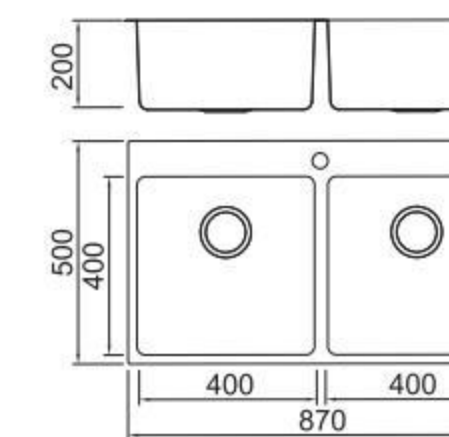

Size/ 870X500mm
Depth/ 200mm
Surface/ Matt
Thickness/ 0.8~1.0mm
Material/SUS304#

Size/ 910X500 mm
Depth/ 200 mm
Surface/ Matt
Thickness/ 0.8~1.0mm
Material/SUS304#

Radius 20mm

1. High-quality, simple practical, represents elegant life style
2. Stylish design, with clear angles and edges
3. A perfect match for the kitchen
4. Smooth material, wonderful texture
5. Complete, high quality accessories
6. World first-class new design, classic a piece of art
7. Smooth shining drainer processing
8. Modern individual style
9. Complete, matchable accessories
10. High flatness