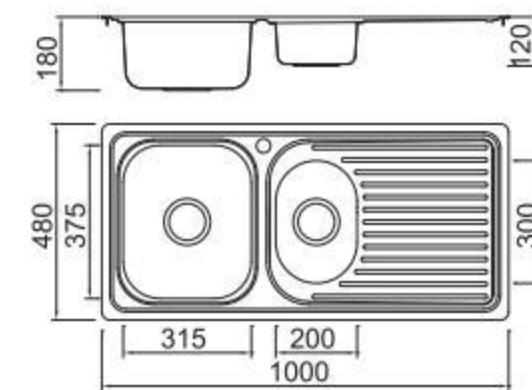

Size/ 1000X480mm
Depth/ 180mm
Surface /Satin /Polish / Ele-pearl /Dekor /Linen
Thickness/ 0.6~0.8mm
Material/SUS304#