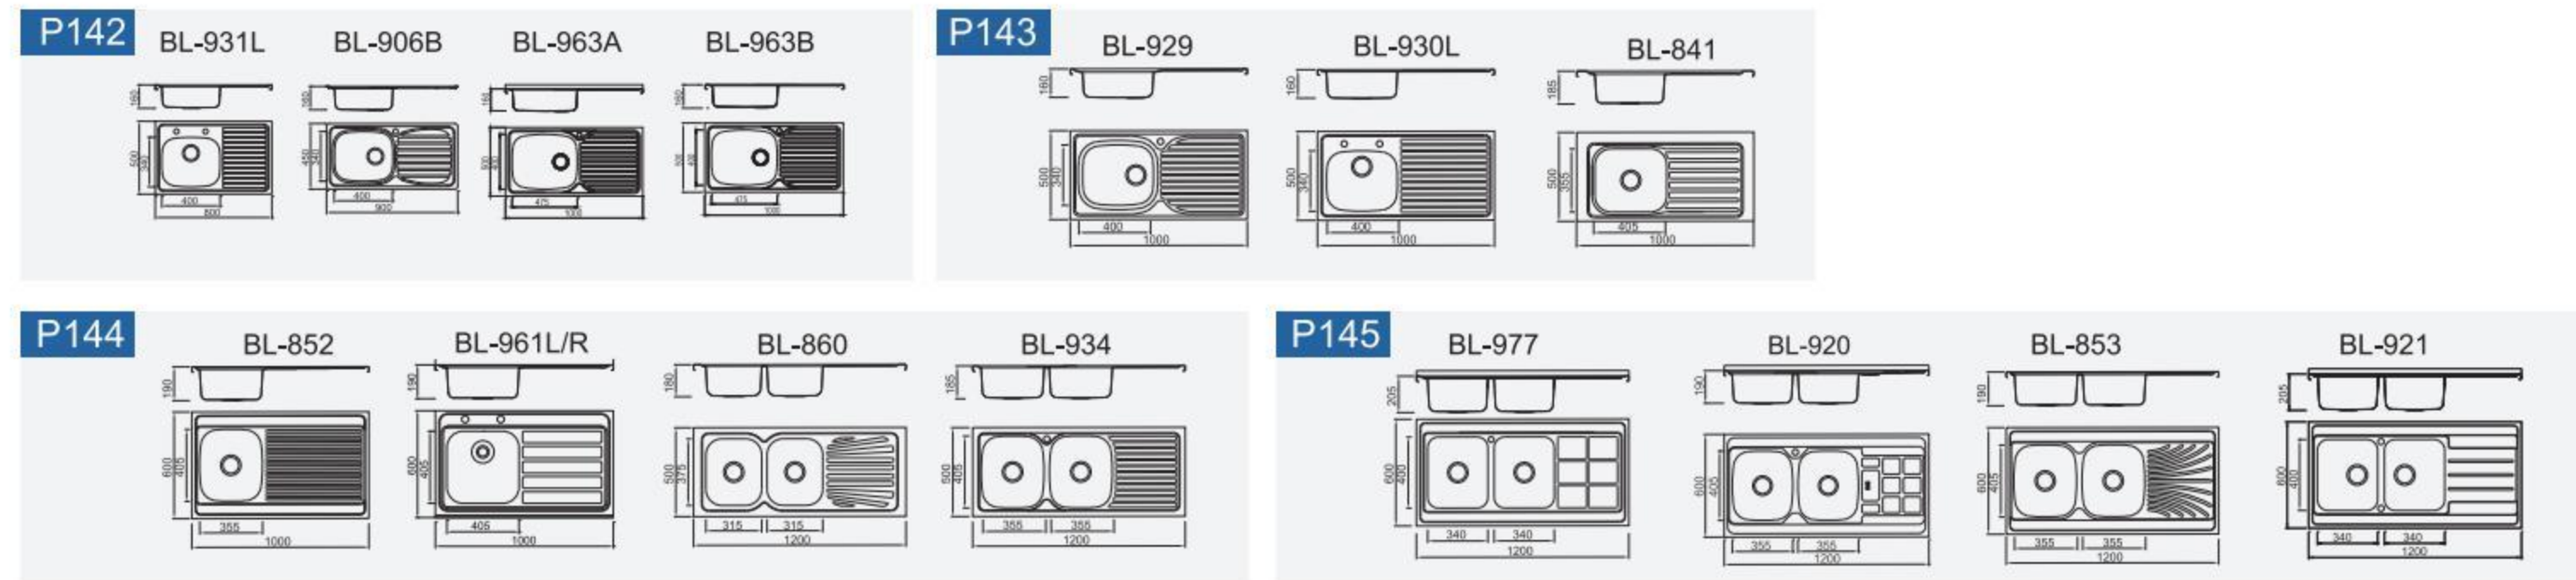

CONTENTS Stainless steel

Lay on