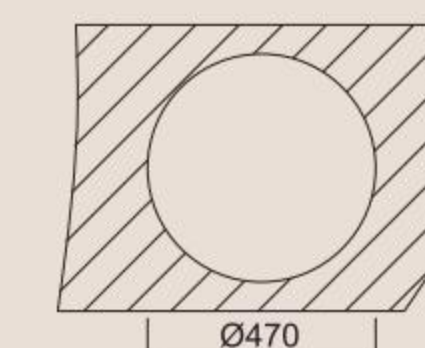

BL-853
Installation method

Size/ 1200X600mm
Depth/ 190mm
Surface /Satin /Polish / Ele-pearl /Dekor /Linen
Thickness/ 0.6~0.8mm
Material/SUS304#

BL-921
Installation method

Size/ 1200X600mm
Depth/ 205mm
Surface /Satin /Polish / Ele-pearl /Dekor /Linen
Thickness/ 0.8mm
Material/SUS304#