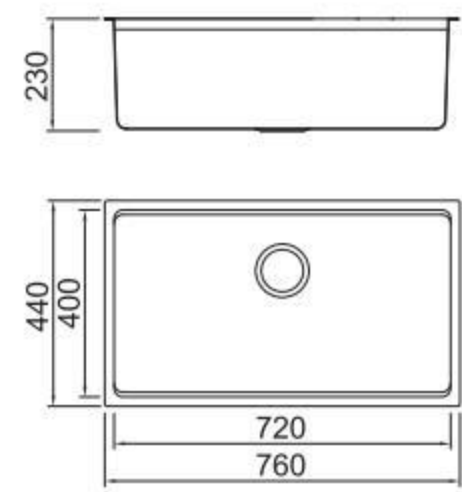

Size/ 760X440mm
Depth/ 230mm
Surface/ Matt
Thickness/ 0.8~1.0mm
Material/SUS304#

BL-664

Installation method

ICHTNOGRAPHY

Size/ 760X500mm
Depth/ 230mm
Surface/ Matt
Thickness/ 0.8~1.0mm
Material/SUS304#

BOLANG RADIUS 20MM STYLE
Stainless steel