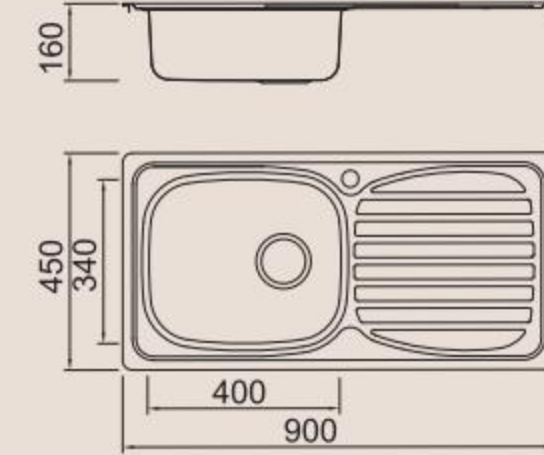

ICHTNOGRAPHY