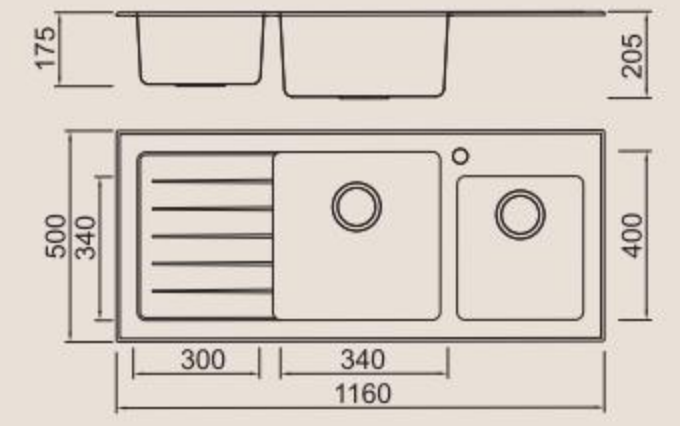

Size/ 1160X500mm
Depth/ 205mm
Surface/ Matt
Thickness/ 0.8mm
Material/SUS304#

Included accessories

Cutting board with scope of supply

Cutting board with scope of supply

Cutting board with scope of supply

Crockery basket and stack