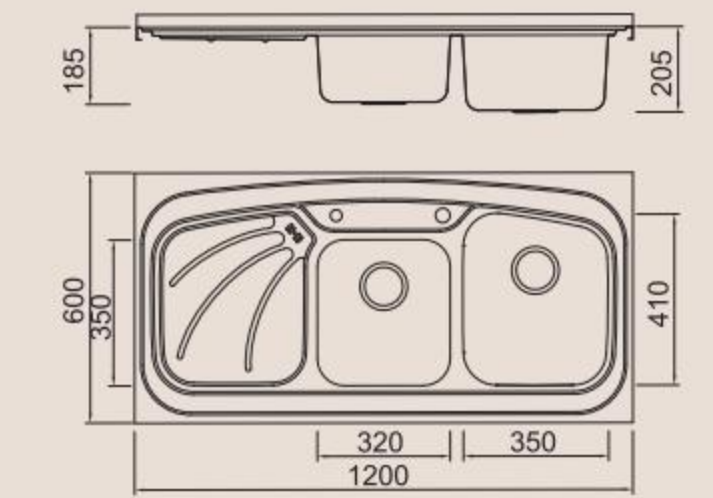

Size/ 1200X600mm
Depth/ 205mm
Surface /Satin /Polish /
Ele-pearl /Dekor /Linen
Thickness/ 0.8mm
Material/SUS304#