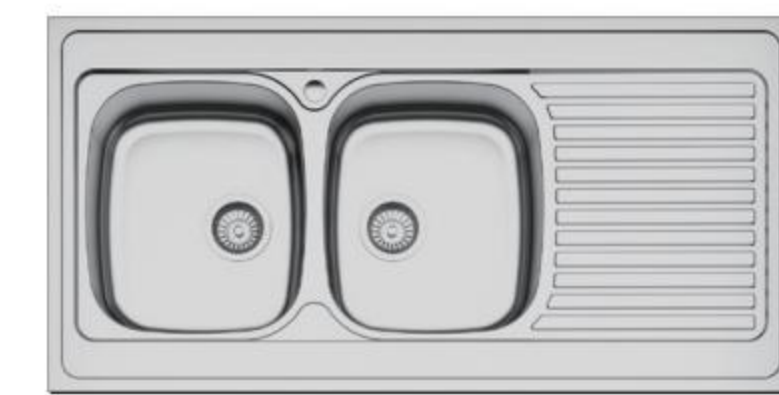

BL-934B
Installation method

Size/ 1200X500mm
Depth/ 150mm
Surface /Satin /Polish /
Ele-pearl /Dekor /Linen
Thickness/ 0.6~0.7mm
Material/SUS304#