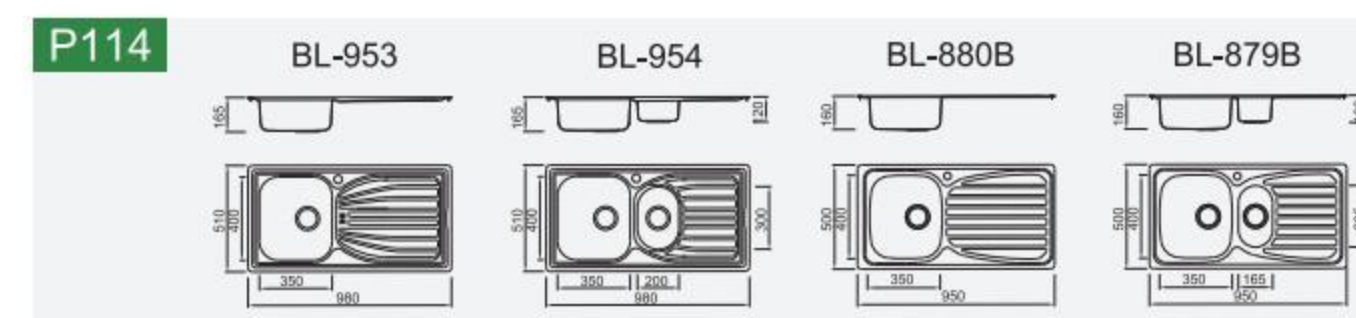

CONTENTS Stainless steel

RV Sink

Rome

Arc.

Round.

One piece

Welding