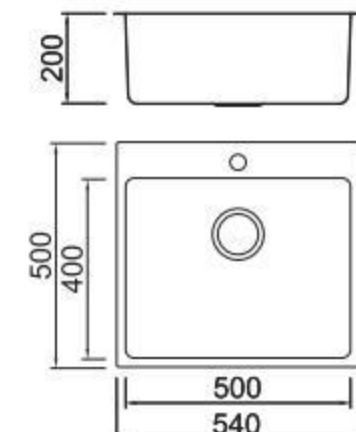

BL-780
Installation method

ICHTOGRAPHY

Size/ 540X500mm
Depth/ 200mm
Surface/ Matt
Thickness/ 0.8~1.0mm
Material/SUS304#