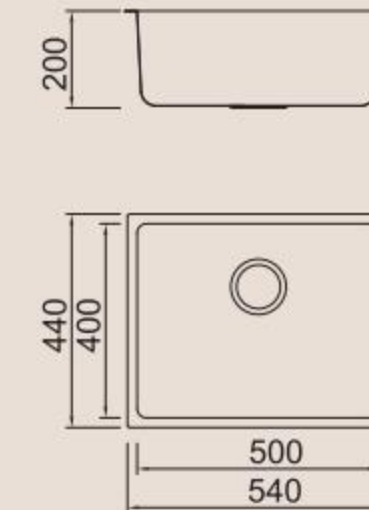

Installation method

Size/ 860X500mm
Depth/ 220mm
Surface/ Matt
Thickness/ 0.8mm
Material/SUS304#

Included accessories

Cutting board with scope of supply

MODEL/BL-574
SIZE/490X250mm

Cutting board with scope of supply