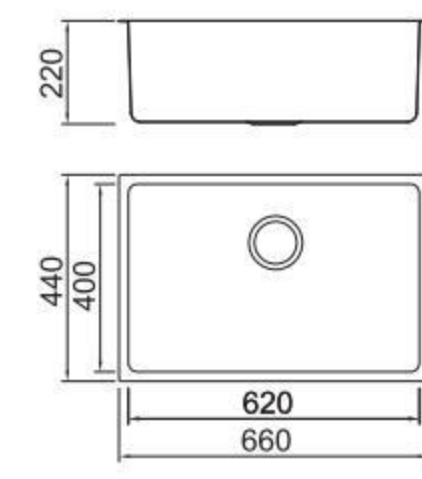

ICHTOGRAPHY

Size/ 490X500mm
Depth/ 200mm
Surface/ Matt
Thickness/ 0.8~1.0mm
Material/SUS304#

BL-668
Installation method

ICHTOGRAPHY

Size / 660X440mm
Depth/ 220mm
Surface/ Matt
Thickness/ 0.8~1.0mm
Material/SUS304#