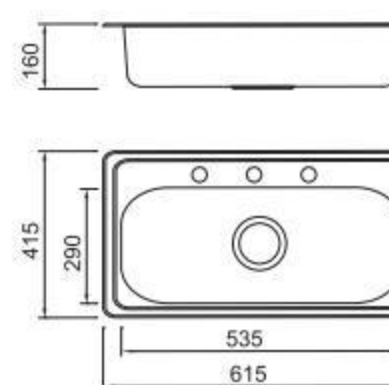

BL-607
Installation method

Size/ 615X415mm
Depth/ 160mm
Surface /Satin /Polish /
Ele-pearl /Dekor /Linen
Thickness/ 0.6~0.8mm
Material/SUS304#