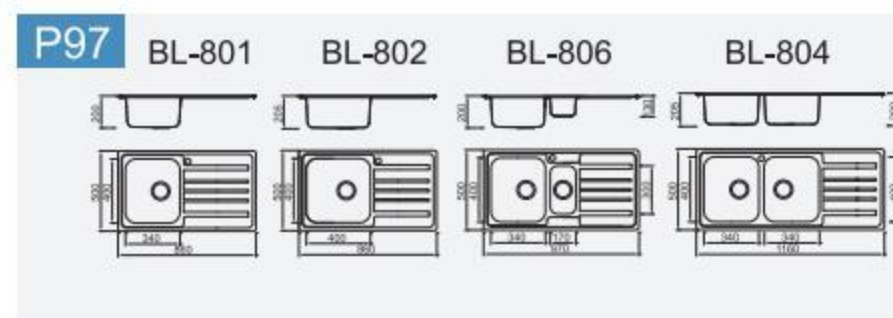

CONTENTS Stainless steel

RV Sink

Rome

Arc.

Round.

One piece

Welding