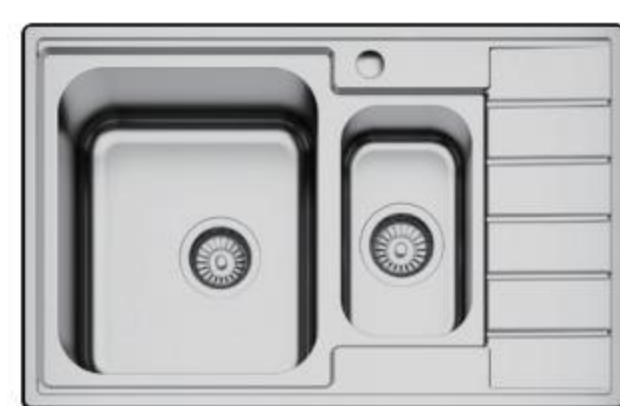

BL-645
Installation method