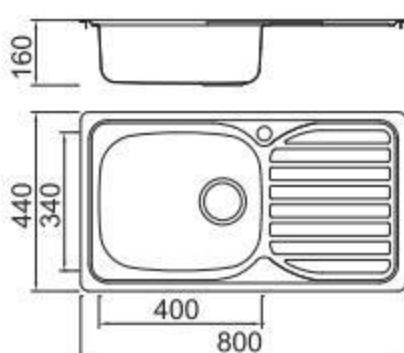

Size/ 800X440mm
Depth/ 160mm
Surface /Satin /Polish /
Ele-pearl /Dekor /Linen
Thickness/ 0.6~0.7mm
Material/SUS304#