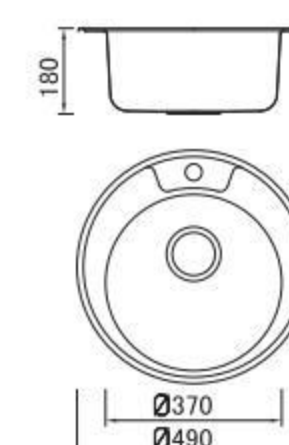

Size/Ø490mm
Depth/ 180mm
Surface /Satin /Polish /
Ele-pearl /Dekor /Linen
Thickness/ 0.6~0.8mm
Material/SUS304#

ICHTNOGRAPHY

Arc.

Round

One Piece

Welding

Lay on

Russia