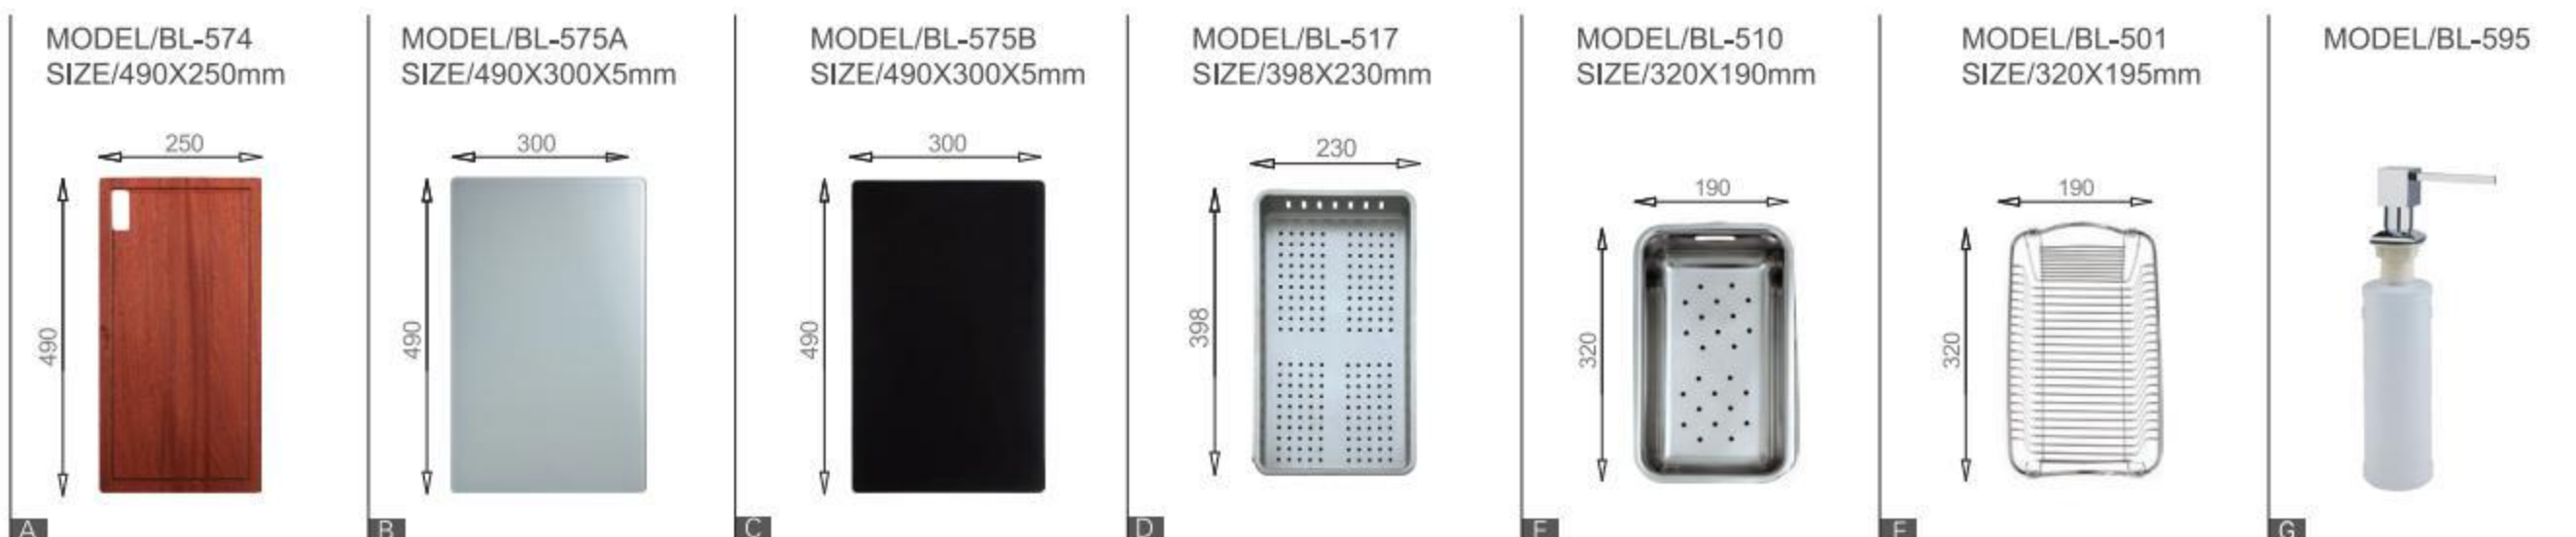

Included accessories

- Cutting board with scope of supply
- Cutting board with scope of supply
- Cutting board with scope of supply
- Crockery basket (※equipped with)
- Crockery basket and stack
- Crockery basket and stack
- Crockery basket and stack
- Soap dispenser