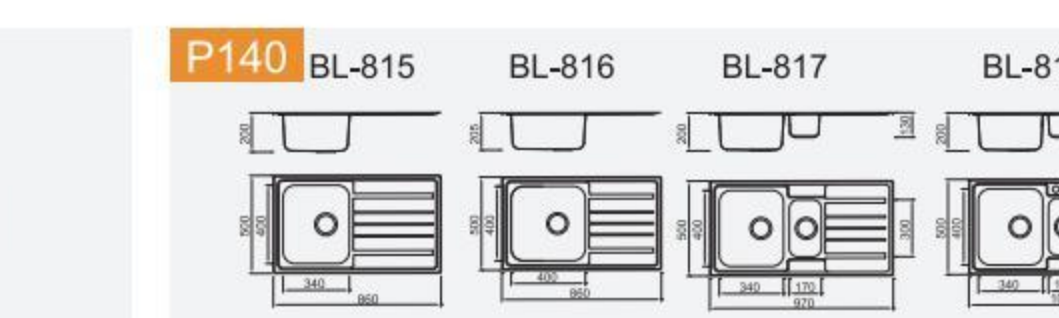

CONTENTS Stainless steel

Lay on

Russia

Single

Double

Domestic

Accessories

Radius 20mm