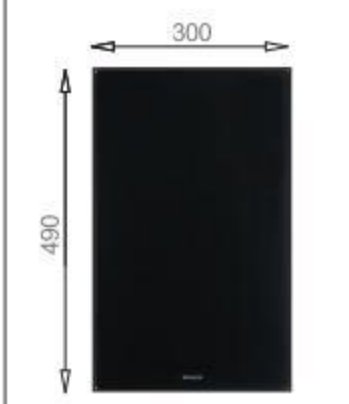

Crockery basket and stack

Soap dispenser

MODEL/BL-574
SIZE/490X250mm

MODEL/BL-575A
SIZE/490X300X5mm

MODEL/BL-575B
SIZE/490X300X5mm

MODEL/BL-510
SIZE/320X190mm

MODEL/BL-501
SIZE/320X195mm

MODEL/BL-595