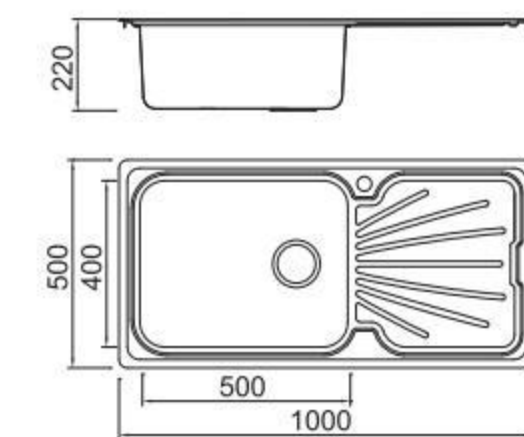

Size/ 1000X500mm
Depth/ 220mm
Surface /Satin /Polish /
Ele-pearl /Dekor /Linen
Thickness/ 0.8mm
Material/SUS304#