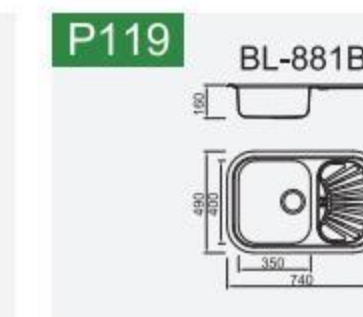

CONTENTS Stainless steel

RV Sink

Rome

Arc.

Round.

One piece

Welding