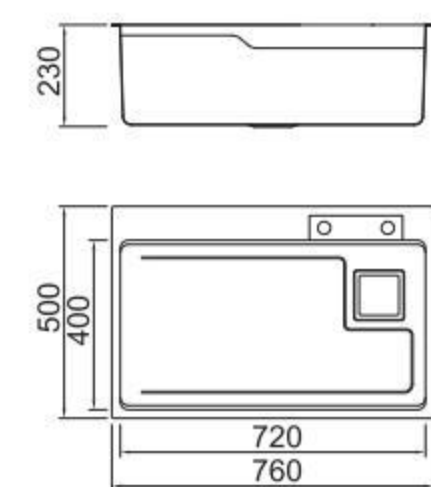

Size/ 760X500mm
Depth/ 230mm
Surface/ Copper/PVD
Thickness/ 0.8~1.0mm
Material/SUS304#

NEW
BL-665B

Included accessories

Cutting board with scope of supply	Crockery basket and stack	Crockery basket and stack	Crockery basket and stack	Crockery basket and stack	Crockery basket and stack	Drain
MODEL/BL-211 SIZE/400X240x20mm	MODEL/BL-517 SIZE/230X398X55mm	MODEL/BL-302 SIZE/397X270X80mm	MODEL/BL-351 SIZE/325X260X80mm	MODEL/BL-321 SIZE/300X95mm	MODEL/BL-322 SIZE/380X260mm	MODEL/BL-496