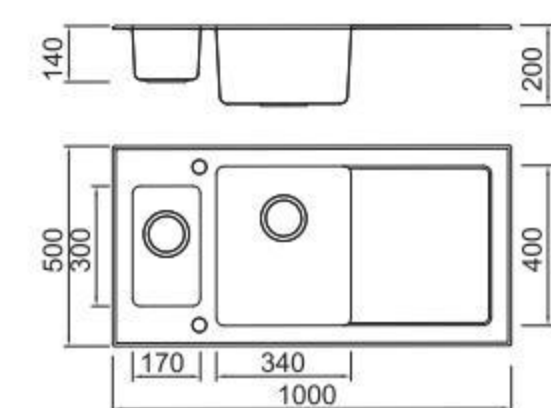

BL-764B
Installation method

Size/ 1000X500mm
Depth/ 200mm
Surface/ Matt
Thickness/ 0.8mm
Material/SUS304#

ICHOGRAPHY