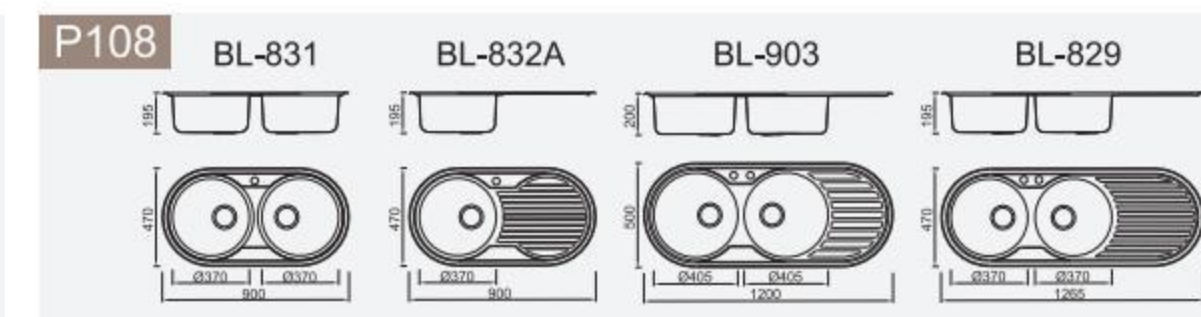

CONTENTS Stainless steel

RV Sink

Rome

Arc.

Round.

One piece

Welding