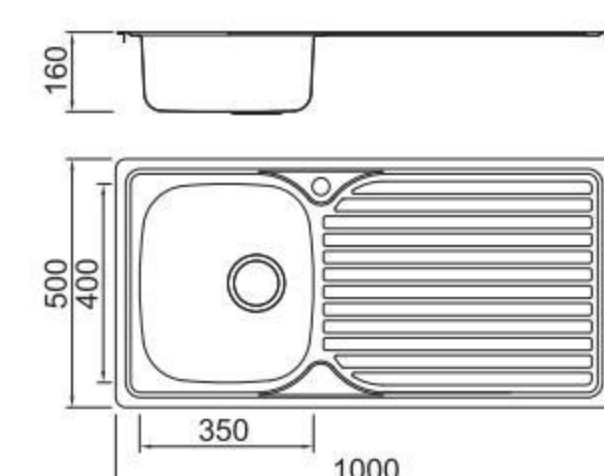

Size/ 1000X500mm
Depth/ 160mm
Surface /Satin /Polish /
Ele-pearl /Dekor /Linen
Thickness/ 0.6~0.7mm
Material/SUS304#