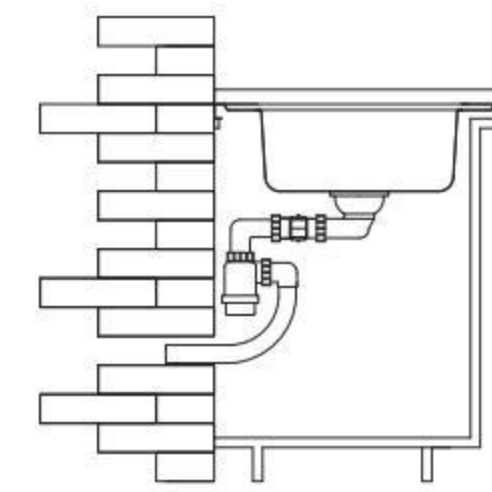

ICHOGRAPHY

Radius 20mm

Glass

Hand - Made

RV Sink

Rome

Arc.

Round

One Piece

Welding

Lay on

Russia

Single

Double

Domestic

Accessories