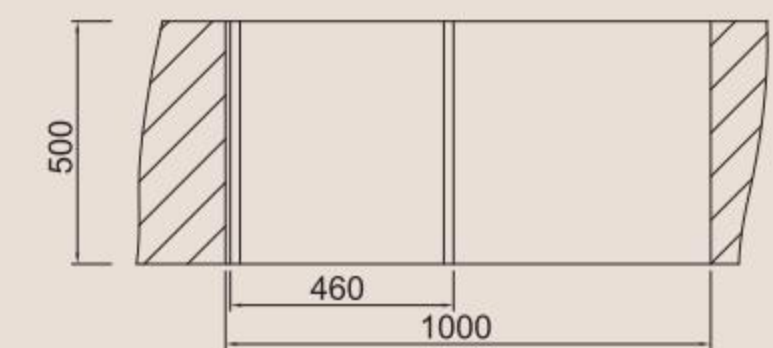

Radius 20mm

Glass

Hand - Made

RV Sink

Rome

Arc.

Round

One Piece

Welding

Lay on

Russia

Single

Double

Domestic

Accessories

One Piece

- 1.Blue Film series, to meet the needs of the modern stretch, transport and installation protection.The series showing competitive,modern, and practical feature..
- 2.Odern, economic, practical
- 3.Super Modern, good function
- 4.Bluefilm protection, perfect stretch, transport and installation protection
- 5.Smooth shining countertop processing, unique fationable style
- 6.Multi-fuction, good quality
- 7.High flatness
- 8.Smooth material. wonderful texture
- 9.Modern fationable style
- 10.Economic one-piece style
- 11.Complete, matchable accessories,easy operation.

BOLANG ONE PIECE STYLE
Stainless steel

SPECIFICATION
Colour/Finish

ICHTNOGRAPHY

BL-881B
Installation method

Size/ 740X490mm
Depth/ 160mm
Surface /Satin /Polish /
Ele-pearl /Dekor /Linen
Thickness/ 0.6~0.7mm
Material/SUS304#

ICHTNOGRAPHY

Radius 20mm

Glass

Hand - Made

RV Sink

Rome

Arc.

Round

One Piece

Welding

Lay on

Russia

Single

Double

Domestic

Accessories

One Piece

- 1.Blue Film series, to meet the needs of the modern stretch, transport and installation protection.The series showing competitive, modern, and practical feature..
- 2.Odern, economic, practical
- 3.Super Modern, good function
- 4.Bluefilm protection, perfect stretch, transport and installation protection
- 5.Smooth shining countertop processing, unique fationable style
- 6.Multi-fuction, good quality
- 7.High flatness
- 8.Smooth material. wonderful texture
- 9.Modern fationable style
- 10.Economic one-piece style
- 11.Complete, matchable accessories,easy operation.

ICHTNOGRAPHY