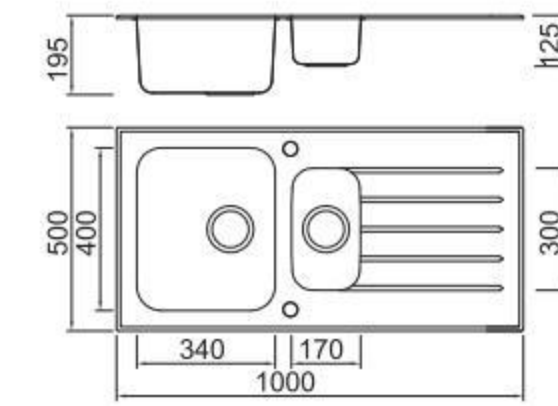

ICHTNOGRAPHY

BL-773B
Installation method

Size/ 1000X500mm
Depth/ 195mm
Surface/ Matt
Thickness/ 0.8mm
Material/SUS304#

ICHTNOGRAPHY

BOLANG GLASS STYLE
Stainless steel

SPECIFICATION
Colour/Finish

BOLANG GLASS STYLE
Stainless steel