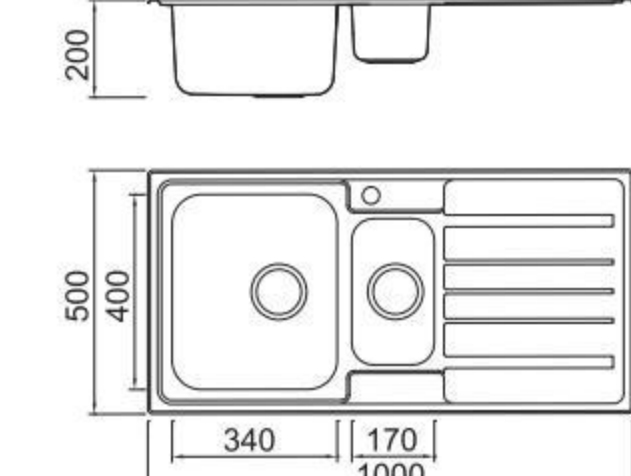

Size/ 1000X500mm
Depth/ 200mm
Surface /Satin /Polish /
Ele-pearl /Dekor /Linen
Thickness/ 0.8mm
Material/SUS304#