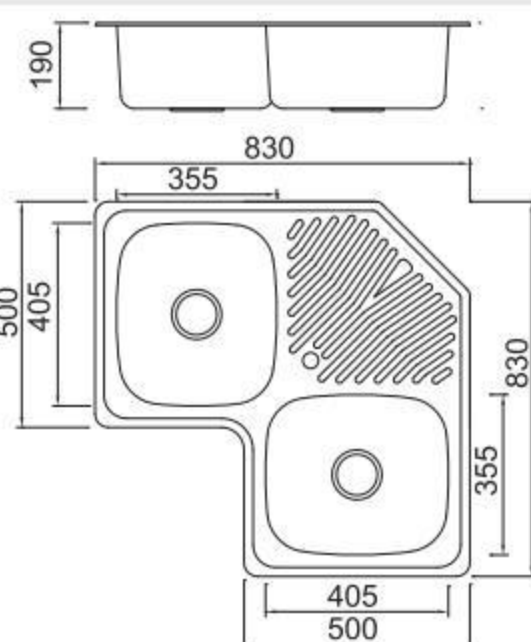

Double

Domestic

Accessories

BL-873
Installation method

Size/ 950X500mm
Depth/ 185mm
Surface /Satin /Polish /
Ele-pearl /Dekor /Linen
Thickness/ 0.6~0.8mm
Material/SUS304#

BL-866
Installation method

Size/ 830X830mm
Depth/ 190mm
Surface /Satin /Polish /
Ele-pearl /Dekor /Linen
Thickness/ 0.8~1.0mm
Material/SUS304#