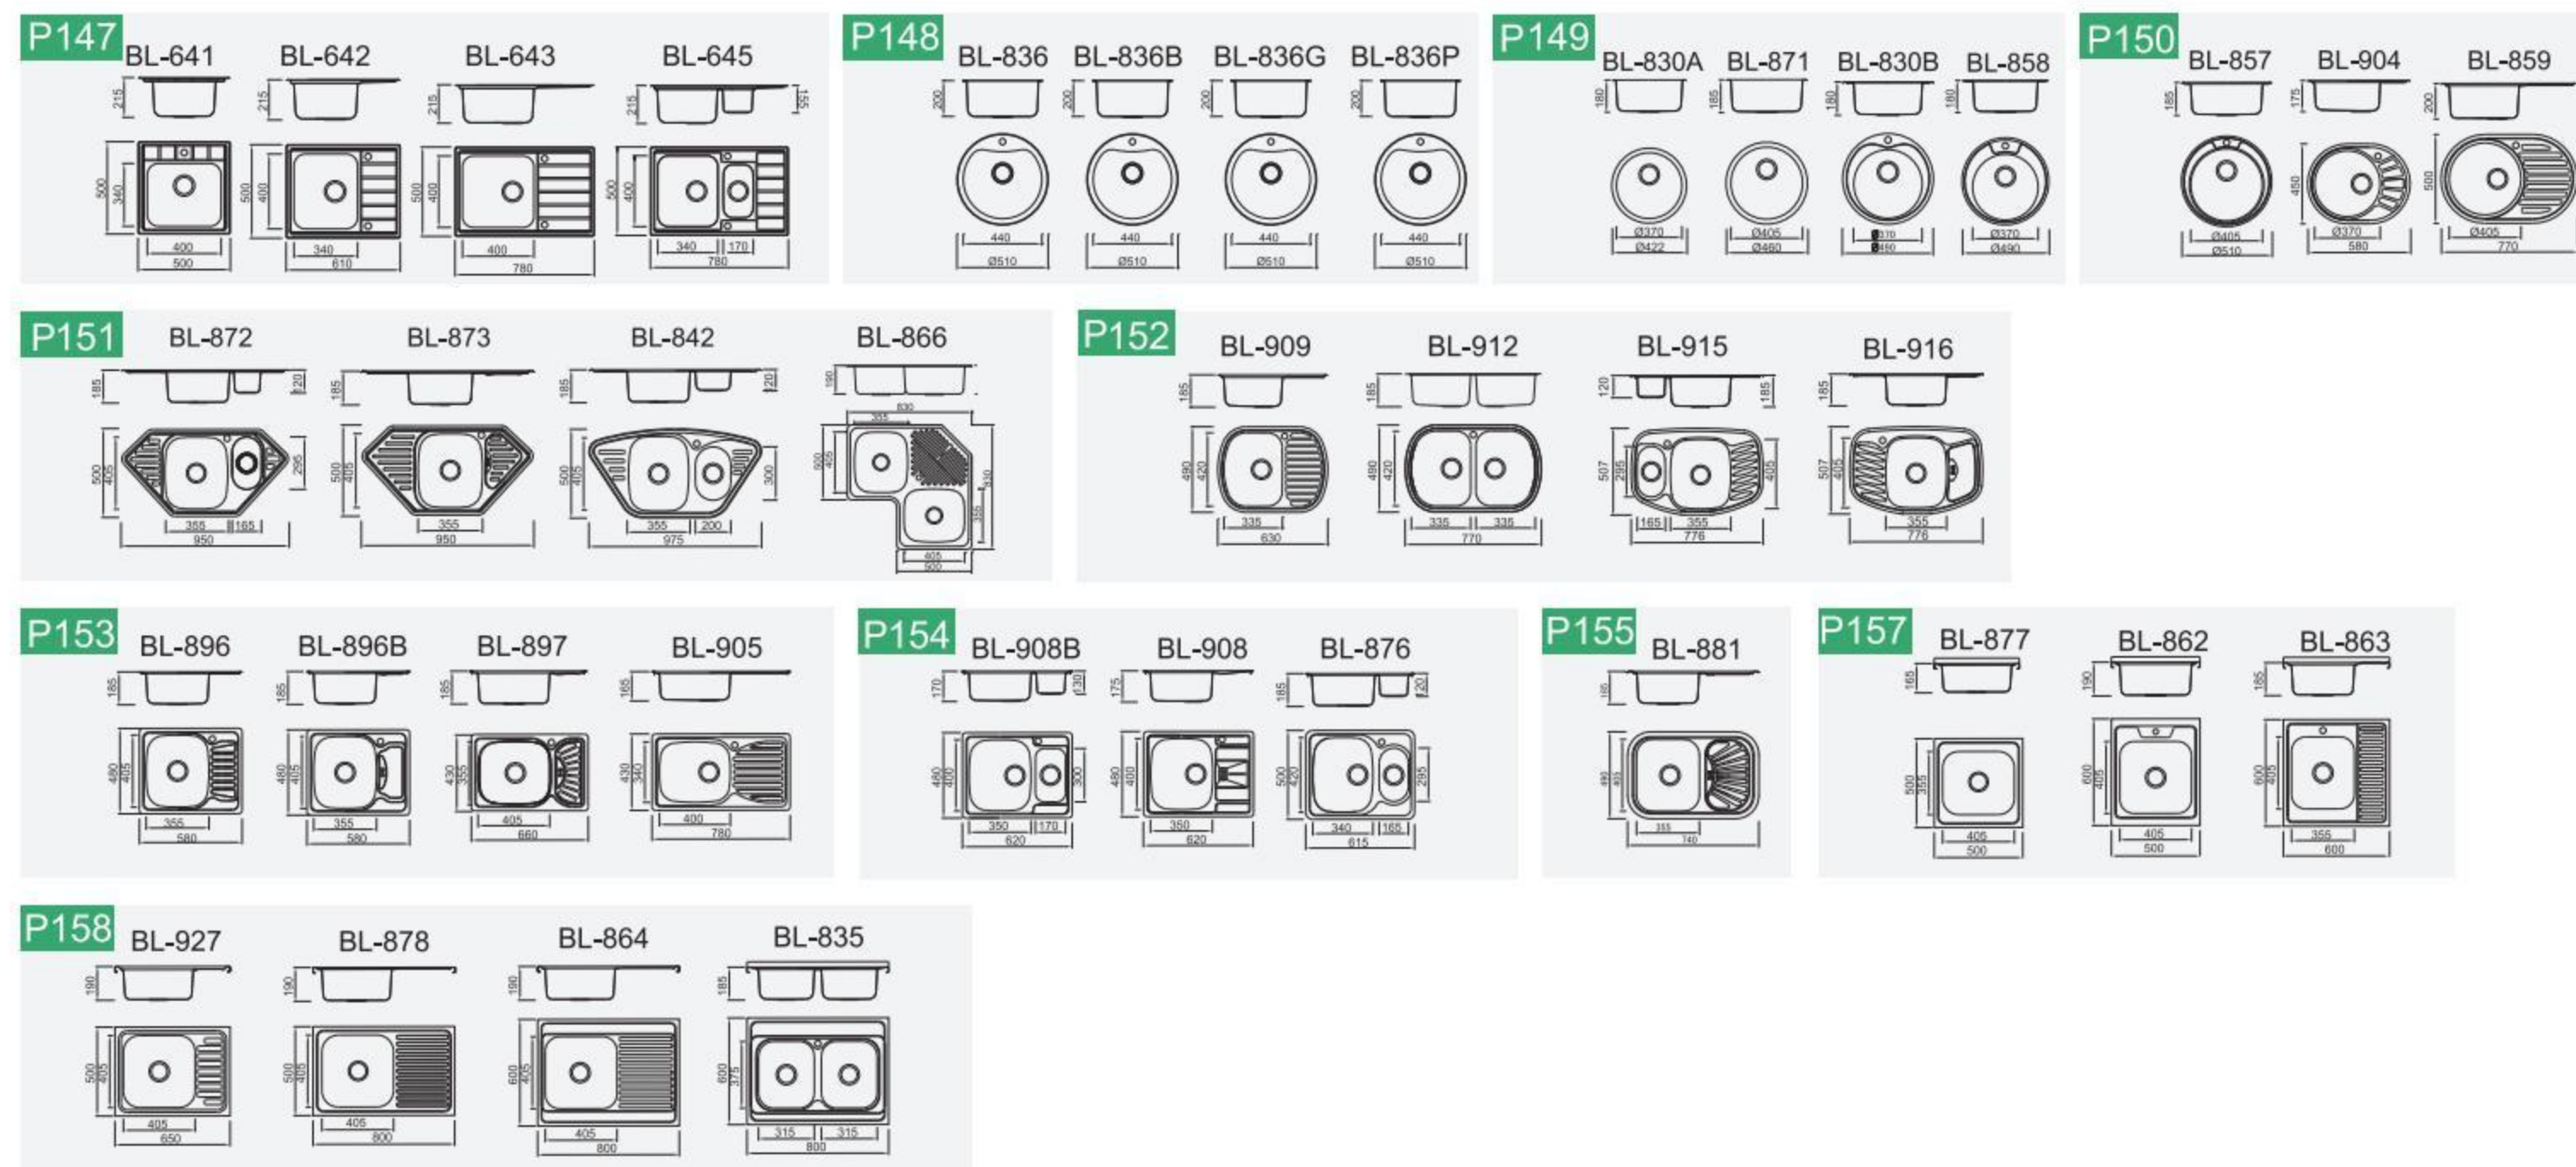

CONTENTS Stainless steel

Lay on

Russia

Single

Double

Domestic

Accessories

Radius 20mm