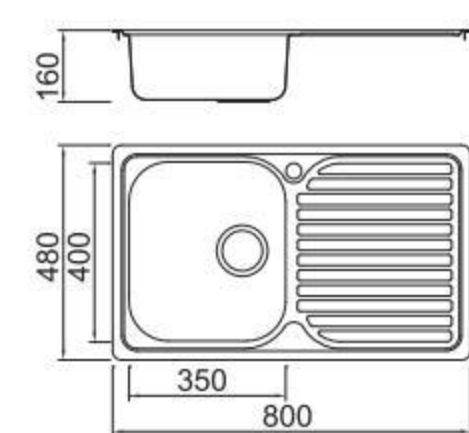

Size/ 800X480mm
Depth/ 160mm
Surface /Satin /Polish /
Ele-pearl /Dekor /Linen
Thickness/ 0.6~0.7mm
Material/SUS304#