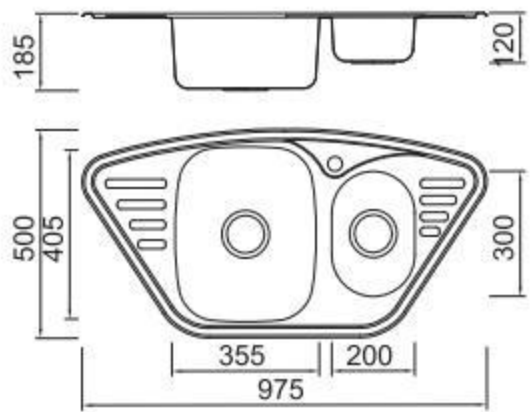

BL-842
Installation method

Size/ 975X500mm
Depth/ 185mm
Surface /Satin /Polish /
Ele-pearl /Dekor /Linen
Thickness/ 0.6~0.8mm
Material/SUS304#