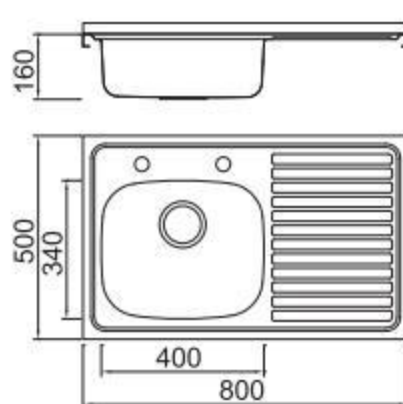

Radius 20mm

Glass

Hand - Made

RV Sink

Rome

Arc.

Round

One Piece

Welding

Lay on

Russia

Single

Double

Domestic

Accessories

One Piece

- 1.Blue Film series, to meet the needs of the modern stretch, transport and installation protection.The series showing competitive.modern, and practical feature..
- 2.Odern, economic, practical
- 3.Super Modern, good function
- 4.Bluefilm protection, perfect stretch, transport and installation protection
- 5.Smooth shining countertop processing, unique fationable style
- 6.Multi-fuction, good quality
- 7.High flatness
- 8.Smooth material. wonderful texture
- 9.Modern fationable style
- 10.Economic one-piece style
- 11.Complete, matchable accessories,easy operation.

BOLANG ONE PIECE STYLE
Stainless steel

SPECIFICATION
Colour/Finish

BOLANG ONE PIECE STYLE
Stainless steel

SPECIFICATION
Colour/Finish

BL-834C
Installation method

BL-929
Installation method

ICHTNOGRAPHY

ICHTNOGRAPHY

Size/ 800X500mm
Depth/ 160mm
Surface /Satin /Polish /
Ele-pearl /Dekor /Linen
Thickness/ 0.6~0.7mm
Material/SUS304#

Size/ 1000X500mm
Depth/ 160mm
Surface /Satin /Polish /
Ele-pearl /Dekor /Linen
Thickness/ 0.6~0.7mm
Material/SUS304#

BOLANG ONE PIECE STYLE
Stainless steel

SPECIFICATION
Colour/Finish

BOLANG ONE PIECE STYLE
Stainless steel

SPECIFICATION
Colour/Finish

BL-931L
Installation method

BL-930L
Installation method

ICHTNOGRAPHY

ICHTNOGRAPHY

Size/ 800X500mm
Depth/ 160mm
Surface /Satin /Polish /
Ele-pearl /Dekor /Linen
Thickness/ 0.6~0.7mm
Material/SUS304#

Size/ 1000X500mm
Depth/ 160mm
Surface /Satin /Polish /
Ele-pearl /Dekor /Linen
Thickness/ 0.6~0.7mm
Material/SUS304#

Radius 20mm

Glass

Hand - Made

RV Sink

Rome

Arc.

Round

One Piece

Welding

Lay on

Russia

Single

Double

Domestic

Accessories

One Piece