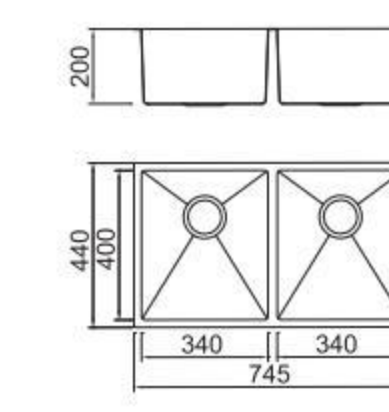

Size/ 745X440mm
Depth/ 200mm
Surface/ Satin
Thickness/ 1.2mm
Material/SUS304#