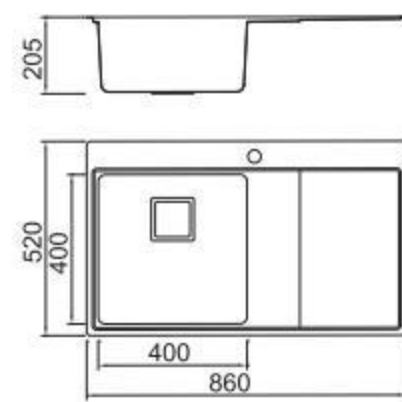

ICHTNOGRAPHY

BL-660
Installation method

Size/ 860X520mm
Depth/ 205mm
Surface/ Matt
Thickness/ 1.2mm
Material/SUS304#

ICHTNOGRAPHY

BL-662
Installation method

Size/ 1000X520 mm
Depth/ 205mm
Surface/ Matt
Thickness/ 1.2mm
Material/SUS304#