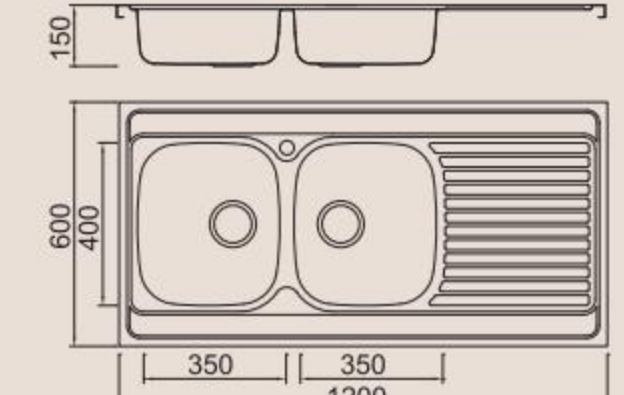

BL-934B
Installation method

Size/ 1200X500mm
Depth/ 150mm
Surface /Satin /Polish /
Ele-pearl /Dekor /Linen
Thickness/ 0.6~0.7mm
Material/SUS304#

BL-935B
Installation method

Size/ 1200X600mm
Depth/ 150mm
Surface /Satin /Polish /
Ele-pearl /Dekor /Linen
Thickness/ 0.6~0.7mm
Material/SUS304#