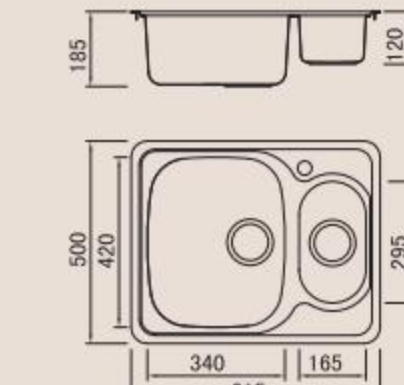

Radius 20mm

Glass

Hand - Made

RV Sink

Rome

Russia style

- 1.Russia series has a new one-piece design,with fine line,excellent corner processing,and the delicate details.The series are well received from the eastern Europe,such as Poland.
- 2.Complete accessories,easy operation.
- 3.High flatness.

BOLANG RUSSIA STYLE
Stainless steel

SPECIFICATION
Colour/Finish

BOLANG RUSSIA STYLE
Stainless steel

SPECIFICATION
Colour/Finish

BOLANG RUSSIA STYLE
Stainless steel

SPECIFICATION
Colour/Finish

Russia style

- 1.Russia series has a new one-piece design,with fine line,excellent corner processing,and the delicate details.The series are well received from the eastern Europe,such as Poland.
- 2.Complete accessories,easy operation.
- 3.High flatness.

Radius 20mm

Glass

Hand - Made

RV Sink

Rome

BOLANG RUSSIA STYLE
Stainless steel

SPECIFICATION
Colour/Finish

BOLANG RUSSIA STYLE
Stainless steel

SPECIFICATION
Colour/Finish

BOLANG RUSSIA STYLE
Stainless steel

SPECIFICATION
Colour/Finish

ICHTNOGRAPHY

Arc.

Round

One Piece

Welding

Lay on

BL-896
Installation method

Size/ 580X480mm
Depth/ 185mm
Surface /Satin /Polish /
Ele-pearl /Dekor /Linen
Thickness/ 0.6~0.8mm
Material/SUS304#

BL-897
Installation method

Size/ 660X430mm
Depth/ 185mm
Surface /Satin /Polish /
Ele-pearl /Dekor /Linen
Thickness/ 0.6~0.8mm
Material/SUS304#

BL-908
Installation method

Size/ 620X480mm
Depth/ 175mm
Surface /Satin /Polish /
Ele-pearl /Dekor /Linen
Thickness/ 0.6~0.7mm
Material/SUS304#

BL-908B
Installation method

Size/ 620X480mm
Depth/ 170mm
Surface /Satin /Polish /
Ele-pearl /Dekor /Linen
Thickness/ 0.6~0.7mm
Material/SUS304#

BL-876
Installation method