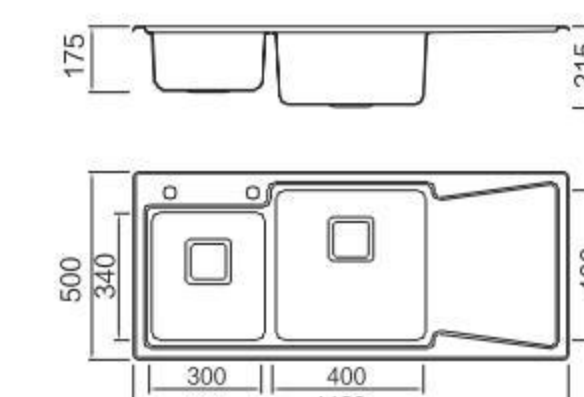

ICHTNOGRAPHY

Size/ 1160x500mm
Depth/ 215mm
Surface/ Matt
Thickness/ 1.2mm
Material/SUS304#

SPECIFICATION
Colour/Finish

BOLANG RADIUS 20MM STYLE
Stainless steel

SPECIFICATION
Colour/Finish