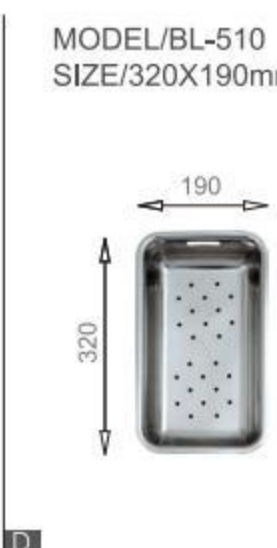

Crockery basket and stack