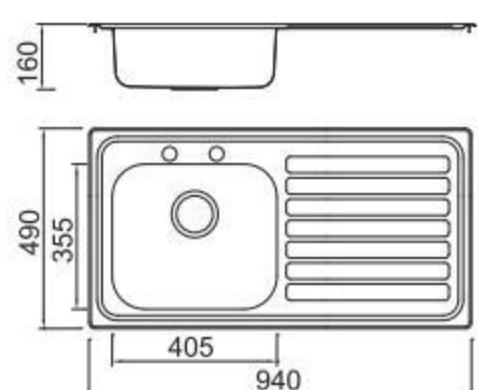

Size/ 940X490mm
Depth/ 160mm
Surface /Satin /Polish / Ele-pearl /Dekor /Linen
Thickness/ 0.6~0.8mm
Material/SUS304#