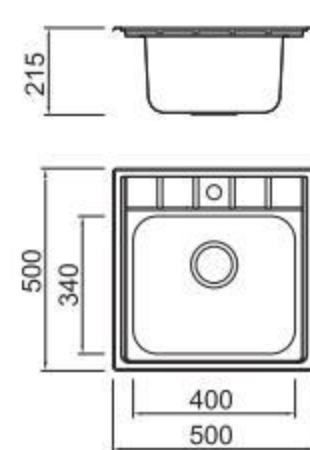

Size/ 500X500mm
Depth/ 215mm
Surface /Satin /Polish /
Ele-pearl /Dekor /Linen
Thickness/ 0.8mm
Material/SUS304#