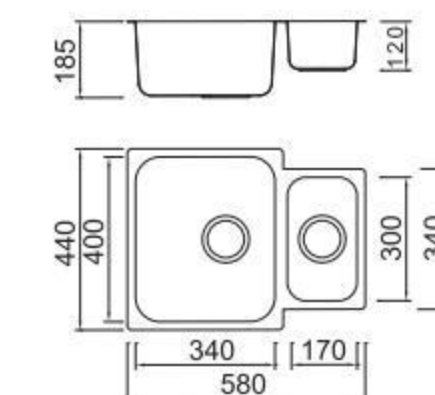

BL-986
Installation method

Size/ 590X450mm
Depth/ 185mm
Surface /Satin /Polish /
Ele-pearl /Dekor /Linen
Thickness/ 0.8~1.0mm
Material/SUS304#