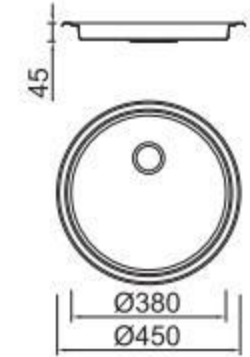

BOLANG ROUND STYLE
Stainless steel

SPECIFICATION
Colour/Finish

BOLANG ROUND STYLE
Stainless steel

SPECIFICATION
Colour/Finish

BL-899
Installation method

ICHTNOGRAPHY

Size/Ø450mm
Depth/ 45mm
Surface /Satin /Polish /
Ele-pearl /Dekor /Linen
Thickness/ 0.6~0.8mm
Material/SUS304#