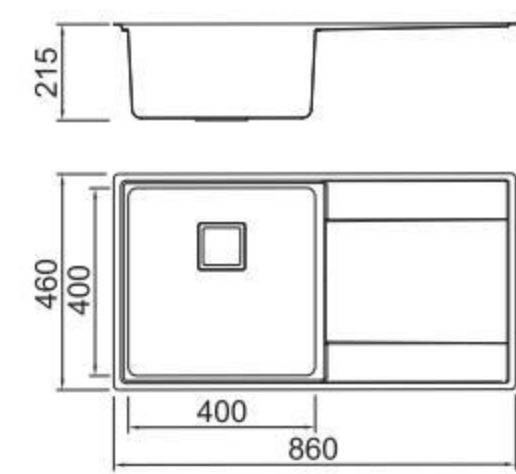

BOLANG RADIUS 20MM STYLE
Stainless steel

SPECIFICATION
Colour/Finish

BOLANG RADIUS 20MM STYLE
Stainless steel

SPECIFICATION
Colour/Finish

BL-681
Installation method

ICHTNOGRAPHY

Size/ 860X460mm
Depth/ 215mm
Surface/ Matt
Thickness/ 1.2mm
Material/SUS304#