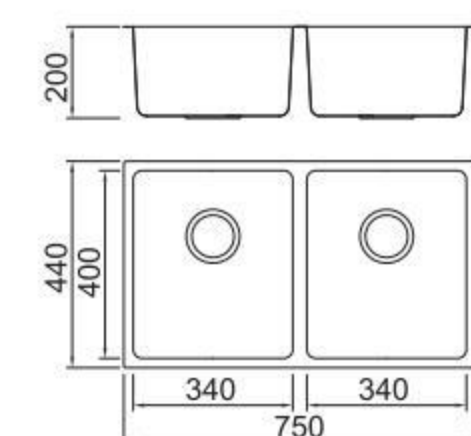

BL-982
Installation
method

ICHTNOGRAPHY

Size/ 750X440mm
Depth/ 200mm
Surface/ Matt
Thickness/ 0.8~1.0mm
Material/SUS304#