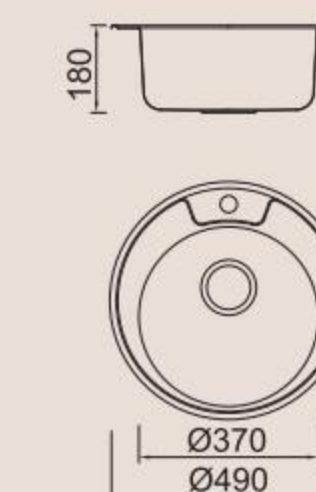

BL-853
Installation method

Size/ 1200X600mm
Depth/ 190mm
Surface /Satin /Polish / Ele-pearl /Dekor /Linen
Thickness/ 0.6~0.8mm
Material/SUS304#

BL-921
Installation method

Size/ 1200X600mm
Depth/ 205mm
Surface /Satin /Polish / Ele-pearl /Dekor /Linen
Thickness/ 0.8mm
Material/SUS304#