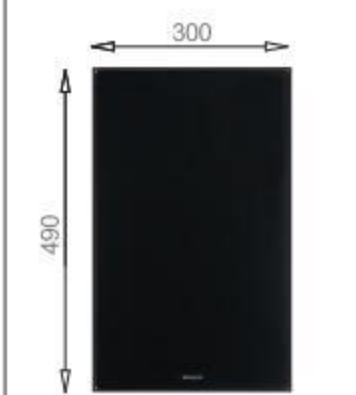

MODEL/BL-575B
SIZE/490X300X5mm