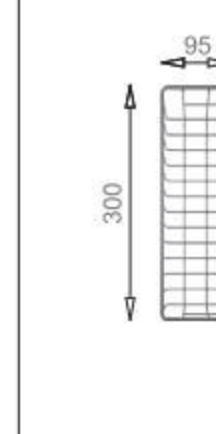

MODEL/BL-321
SIZE/300X95mm