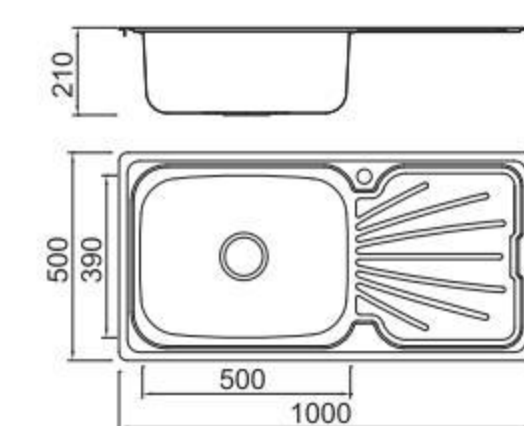

Size/ 1000X500mm
Depth/ 210mm
Surface /Satin /Polish /
Ele-pearl /Dekor /Linen
Thickness/ 0.6~0.8mm
Material/SUS304#