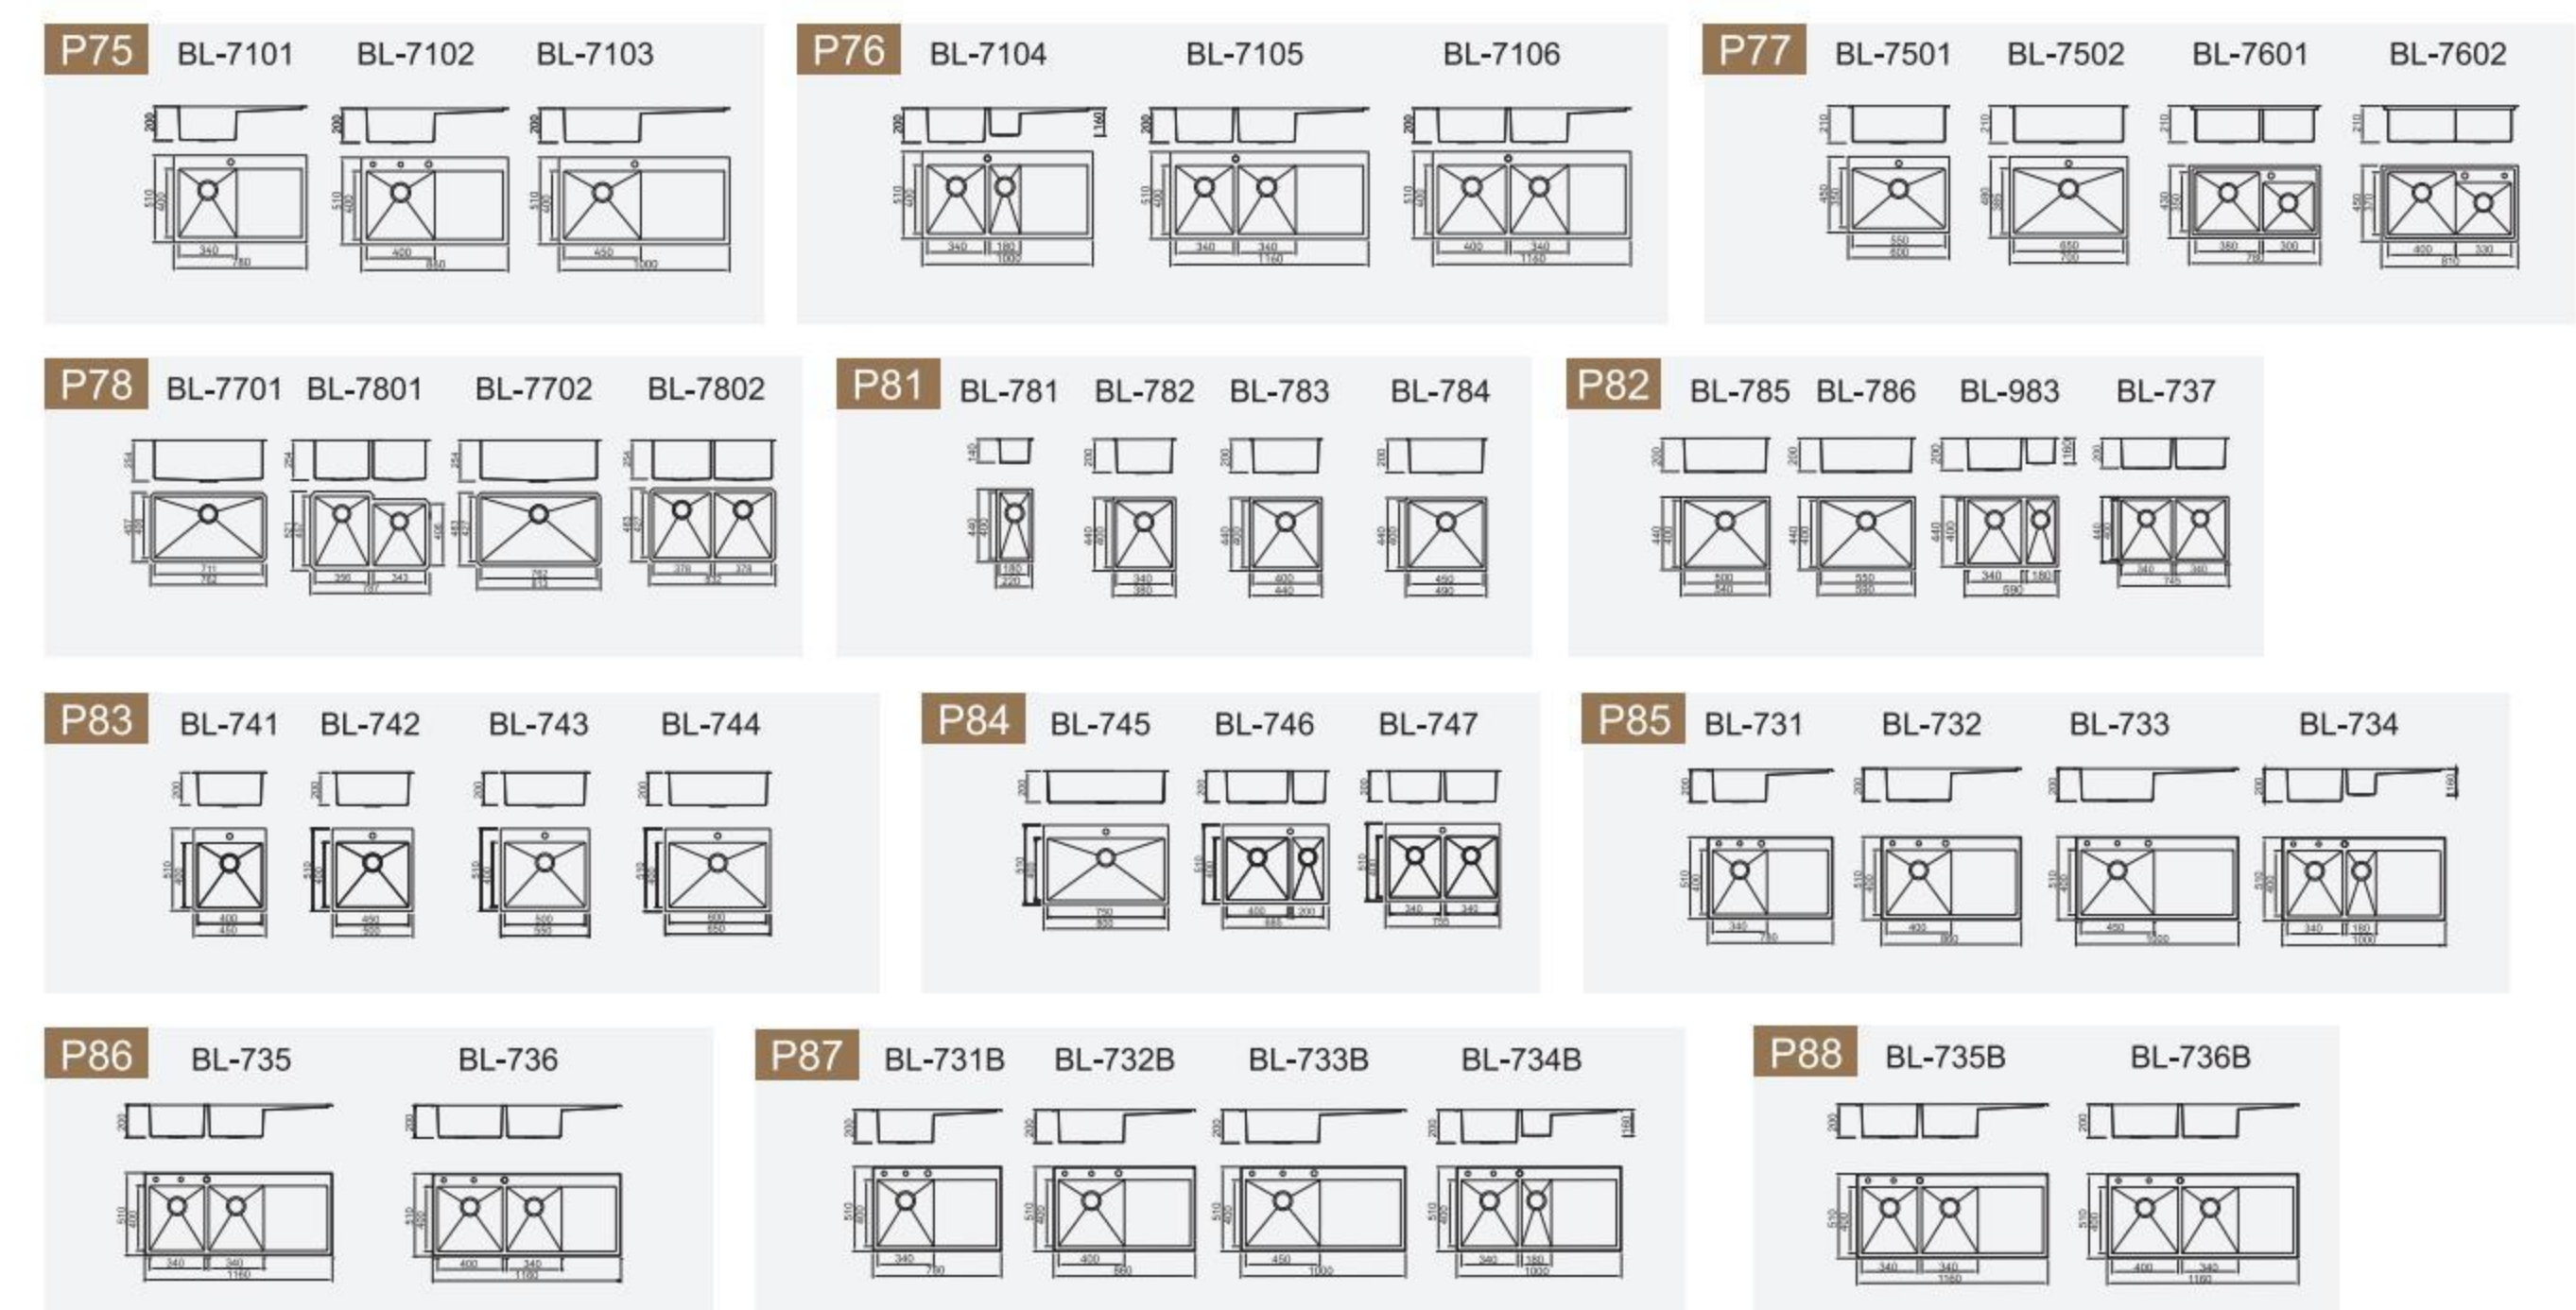

CONTENTS Stainless steel

Radius 20mm

Glass

Hand-made