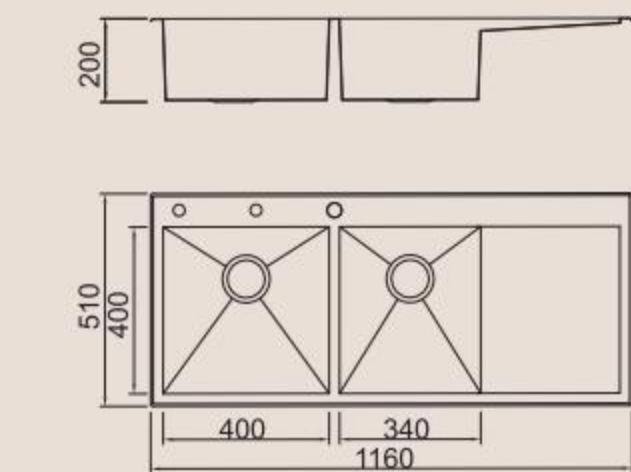

BOLANG HAND-MADE STYLE
Stainless steel

SPECIFICATION
Colour/Finish

BOLANG HAND-MADE STYLE
Stainless steel

SPECIFICATION
Colour/Finish

Right Angles

BL-732B
Installation method

Size/ 860X510mm
Depth/ 200mm
Surface /Satin
Thickness/ 1.2mm
Material/SUS304#