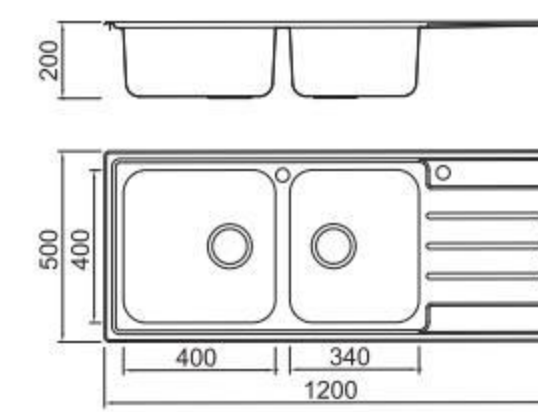

Size/ 1200X500mm
Depth/ 200mm
Surface /Satin /Polish /
Ele-pearl /Dekor /Linen
Thickness/ 0.8mm
Material/SUS304#