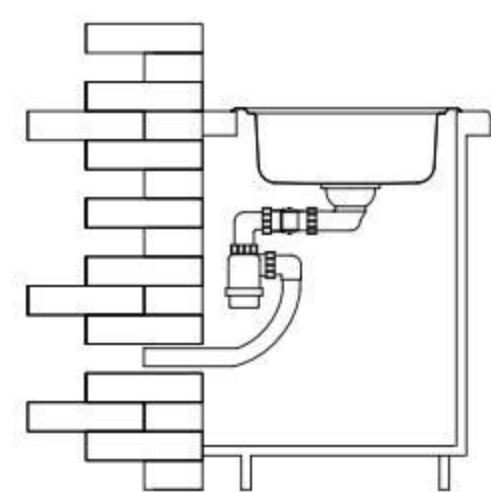

ICHTNOGRAPHY