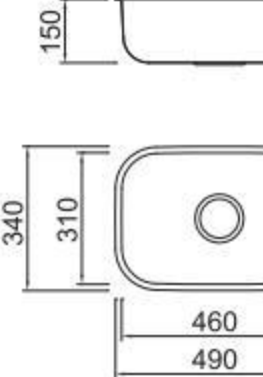

BL-632
Installation method

Size/ 490X340mm
Depth/ 150mm
Surface /Satin /Polish /
Ele-pearl /Dekor /Linen
Thickness/ 0.6~0.8mm
Material/SUS304#