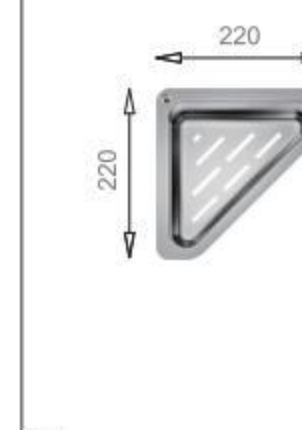

Crockery basket and stack

MODEL/BL-301
SIZE/220X220X80mm