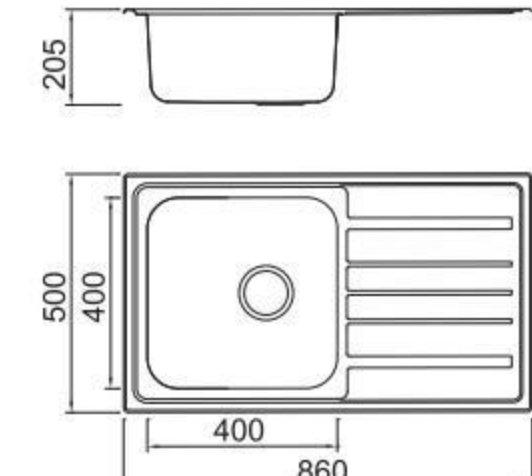

BL-816
Installation method

ICHTOGRAPHY

Size/ 860X500mm
Depth/ 205mm
Surface /Satin /Polish /
Ele-pearl /Dekor /Linen
Thickness/ 0.8mm
Material/SUS304#