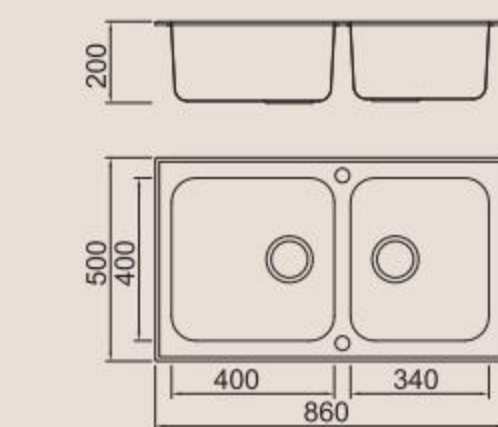

BL-777
Installation method

Size/ 860X500mm
Depth/ 200mm
Surface/ Matt
Thickness/ 0.8mm
Material/SUS304#