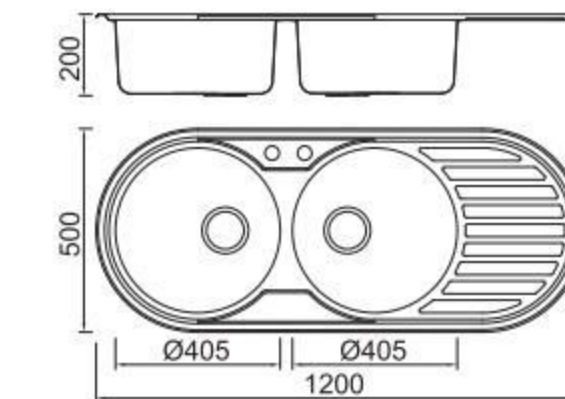

ICHTNOGRAPHY