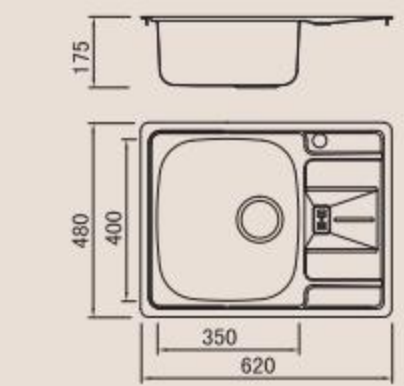

BL-908B
Installation method

Size/ 620X480mm
Depth/ 170mm
Surface /Satin /Polish /
Ele-pearl /Dekor /Linen
Thickness/ 0.6~0.7mm
Material/SUS304#