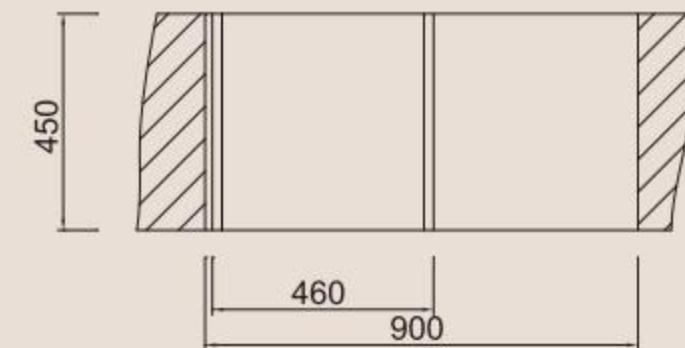

ICHTNOGRAPHY