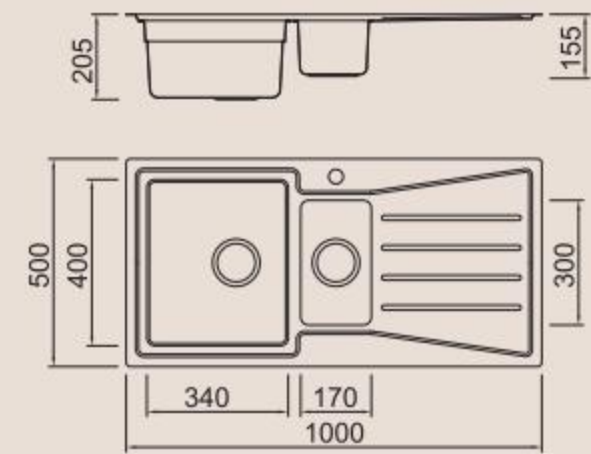

BL-667
Installation method

Size/ 1000X500mm
Depth/ 205mm
Surface/ Matt
Thickness/ 1.2mm
Material/SUS304#

Included accessories

Cutting board with scope of supply

Cutting board with scope of supply

Cutting board with scope of supply