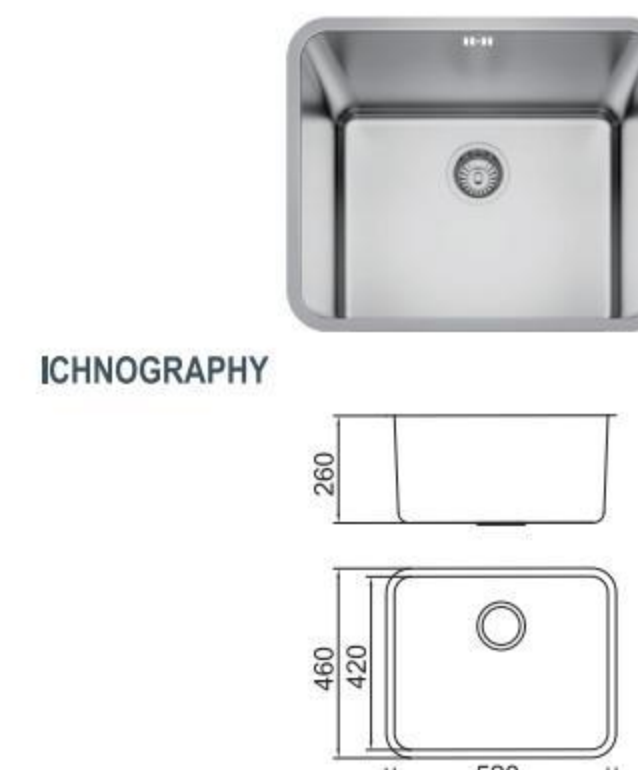

BL-620
Installation method

Size/560X460mm
Depth/ 260mm
Surface /Satin /Polish /
Ele-pearl /Dekor /Linen
Thickness/ 0.8mm
Material/SUS304#

BL-986
Installation method

Size/ 590X450mm
Depth/ 185mm
Surface /Satin /Polish /
Ele-pearl /Dekor /Linen
Thickness/ 0.8~1.0mm
Material/SUS304#