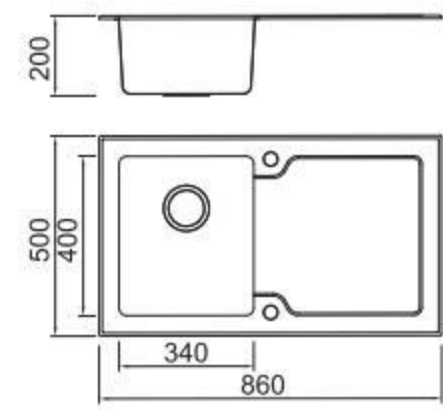

BOLANG GLASS STYLE
Stainless steel

SPECIFICATION
Colour/Finish

ICHOGRAPHY

BL-761B
Installation method

Size/ 860X500mm
Depth/ 200mm
Surface/ Matt
Thickness/ 0.8mm
Material/SUS304#

ICHOGRAPHY

BL-763B
Installation method