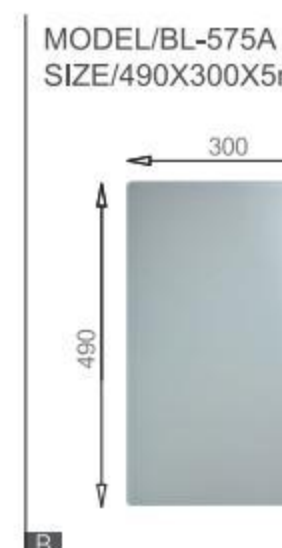

BL-667
Installation method

Size/ 1000X500mm
Depth/ 205mm
Surface/ Matt
Thickness/ 1.2mm
Material/SUS304#

Included accessories

Cutting board with scope of supply

Cutting board with scope of supply

Cutting board with scope of supply