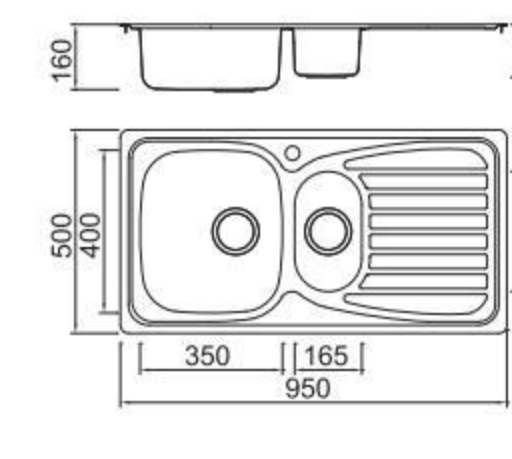

Size/ 950X500mm
Depth/ 160mm
Surface /Satin /Polish /
Ele-pearl /Dekor /Linen
Thickness/ 0.6~0.7mm
Material/SUS304#

Arc.

Round

One Piece

Welding

Lay on

Russia

Single

Double

Domestic

Accessories