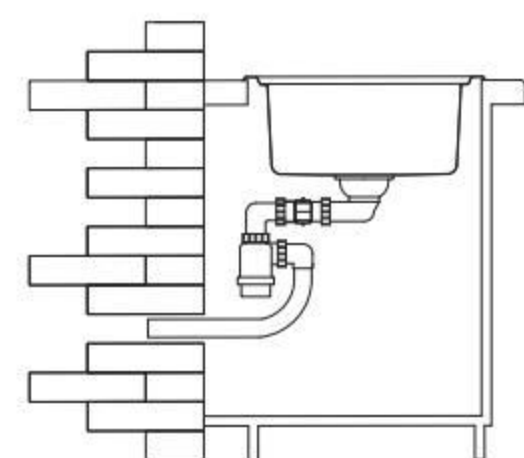

ICHTNOGRAPHY

Radius 20mm

1. High-quality, simple practical, represents elegant life style
2. Stylish design, with clear angles and edges
3. A perfect match for the kitchen
4. Smooth material, wonderful texture
5. Complete, high quality accessories
6. World first-class new design, classic a piece of art
7. Smooth shining drainer processing
8. Modern individual style
9. Complete, matchable accessories
10. High flatness

NEW
BL-673L

SPECIFICATION
Colour/Finish

ICHTNOGRAPHY

Size/ 860x500mm
Depth/ 215mm
Surface/ Matt
Thickness/ 1.2mm
Material/SUS304#

ICHTNOGRAPHY

Size/ 1160x500mm
Depth/ 215mm
Surface/ Matt
Thickness/ 1.2mm
Material/SUS304#

SPECIFICATION
Colour/Finish

SPECIFICATION
Colour/Finish

ICHTNOGRAPHY

Size/ 1000x500mm
Depth/ 215mm
Surface/ Matt
Thickness/ 1.2mm
Material/SUS304#

ICHTNOGRAPHY

Size/ 1160x500mm
Depth/ 215mm
Surface/ Matt
Thickness/ 1.2mm
Material/SUS304#