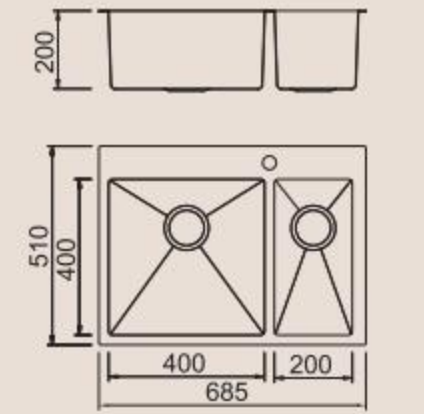

BL-746
Installation method

Size/ 685X510mm
Depth/ 200mm
Surface/ Satin
Thickness/ 1.2mm
Material/SUS304#

BOLANG HAND-MADE STYLE
Stainless steel

SPECIFICATION
Colour/Finish

BOLANG HAND-MADE STYLE
Stainless steel