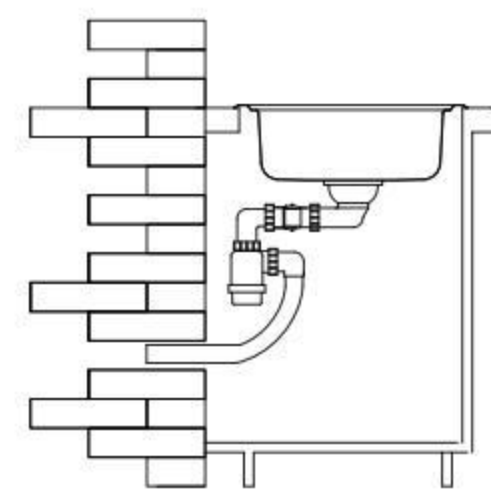

ICHOGRAPHY