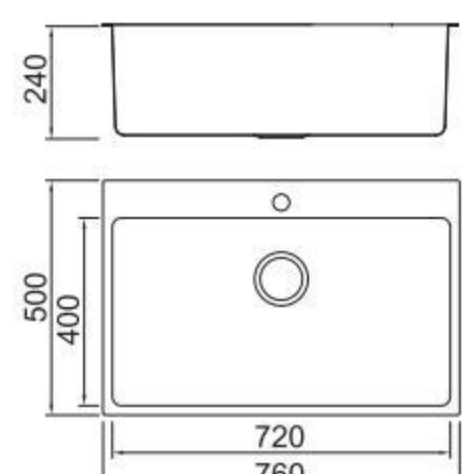

BL-686
Installation method

Size/ 760X500mm
Depth/ 240mm
Surface/ Matt
Thickness/ 0.8~1.0mm
Material/SUS304#

ICHTNOGRAPHY