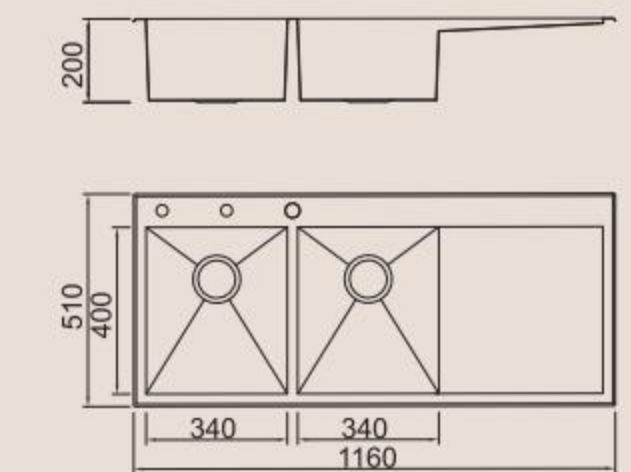

Right Angles

BL-736B
Installation method

Size/ 1160X510mm
Depth/ 200mm
Surface/ Satin
Thickness/ 1.2mm
Material/SUS304#