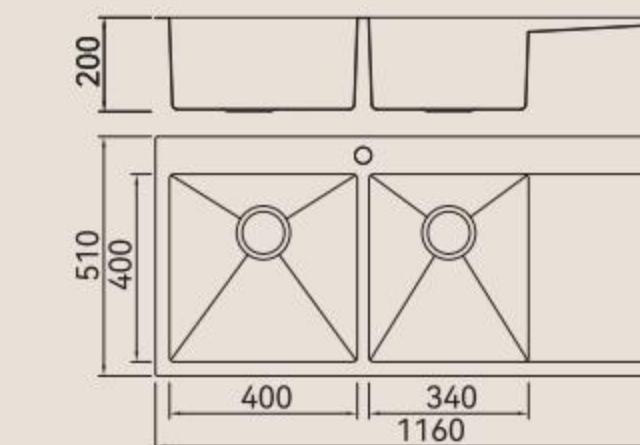

Installation method

Size/ 1160X510mm
Depth/ 200mm
Surface/ Satin
Thickness/ 3.0mm/1.2mm
Material/SUS304#

Included accessories

Cutting board with scope of supply

Crockery basket and stack

Crockery basket and stack