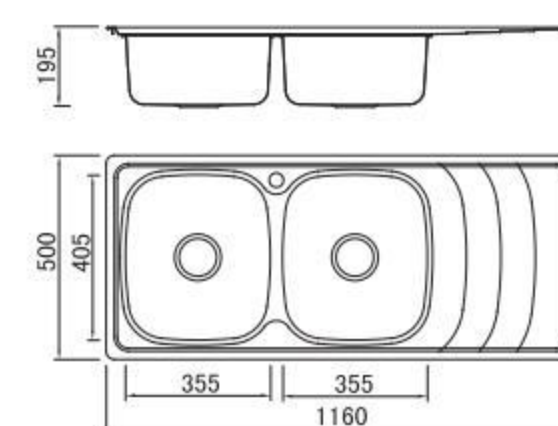

Size/ 1160X500mm
Depth/ 195mm
Surface /Satin /Polish /
Ele-pearl /Dekor /Linen
Thickness/ 0.6~0.8mm
Material/SUS304#