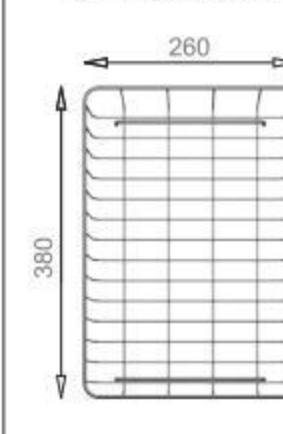

MODEL/BL-322
SIZE/380X260mm