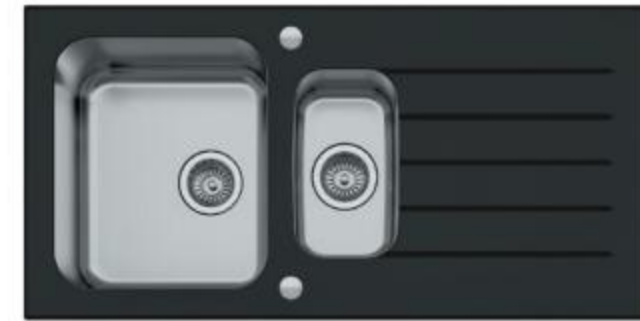

ICHTNOGRAPHY