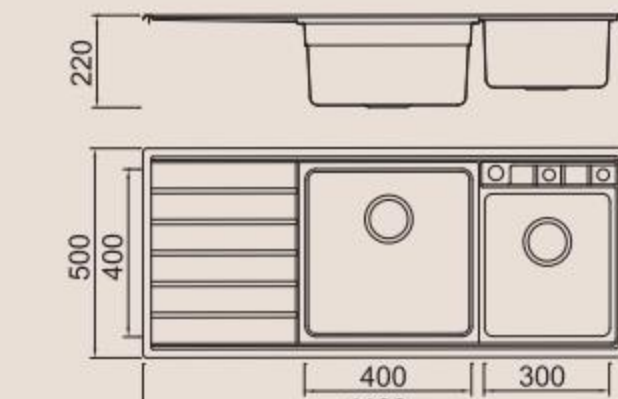

BL-725R
Installation method

Size/ 1160X500mm
Depth/ 220mm
Surface/ Satin
Thickness/ 0.8mm
Material/SUS304#