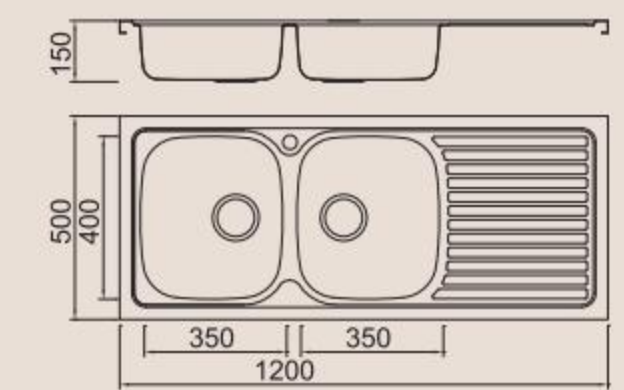

BL-934B
Installation method

Size/ 1200X500mm
Depth/ 150mm
Surface /Satin /Polish /
Ele-pearl /Dekor /Linen
Thickness/ 0.6~0.7mm
Material/SUS304#