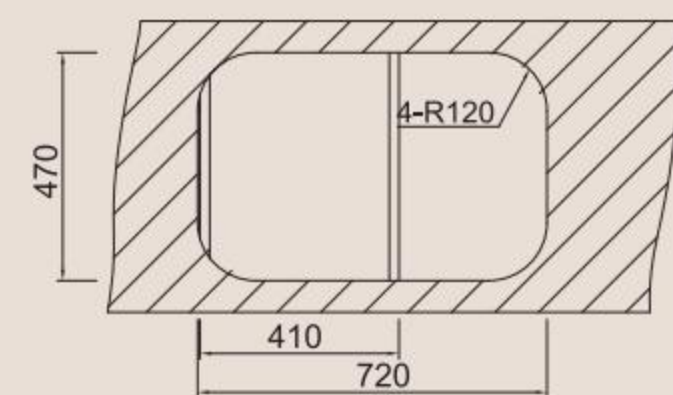

ICHOGRAPHY