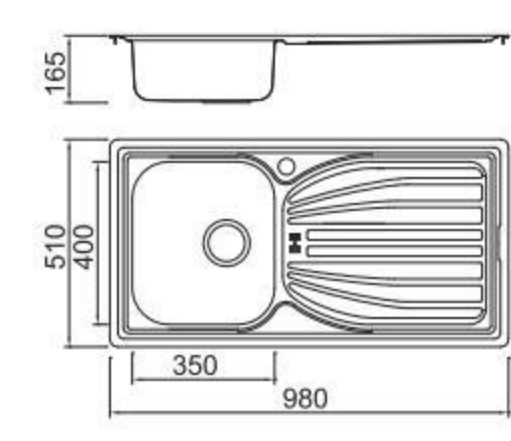

Size/ 980X510mm
Depth/ 165mm
Surface /Satin /Polish /
Ele-pearl /Dekor /Linen
Thickness/ 0.6~0.7mm
Material/SUS304#

Size/ 950X500mm
Depth/ 160mm
Surface /Satin /Polish /
Ele-pearl /Dekor /Linen
Thickness/ 0.6~0.7mm
Material/SUS304#