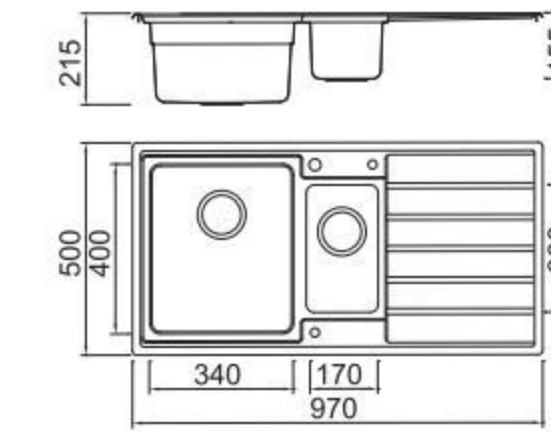

BL-723
Installation method

Size/ 970X500mm
Depth/ 215mm
Surface/ Satin
Thickness/ 0.8mm
Material/SUS304#

ICHTNOGRAPHY