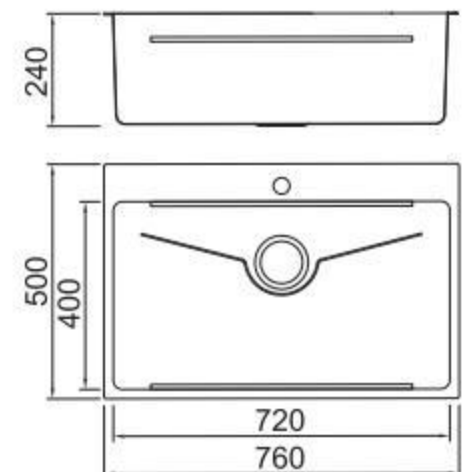

BL-686B
Installation method

Size/ 760X500mm
Depth/ 240mm
Surface/ Matt
Thickness/ 0.8~1.0mm
Material/SUS304#

ICHTNOGRAPHY