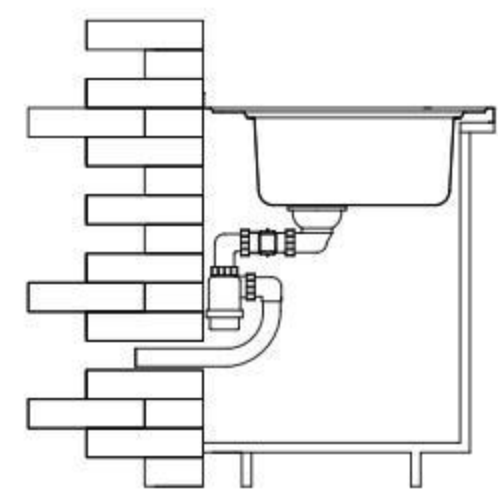

ICHTNOGRAPHY