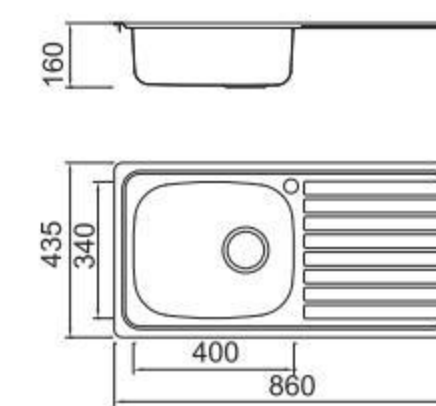

ICHTNOGRAPHY

BOLANG WELDING STYLE Stainless steel

SPECIFICATION Colour/Finish

BOLANG WELDING STYLE Stainless steel

SPECIFICATION Colour/Finish

BL-940 Installation method

ICHTNOGRAPHY

Size/ 860X435mm
Depth/ 160mm
Surface /Satin /Polish /
Ele-pearl /Dekor /Linen
Thickness/ 0.6~0.7mm
Material/SUS304#