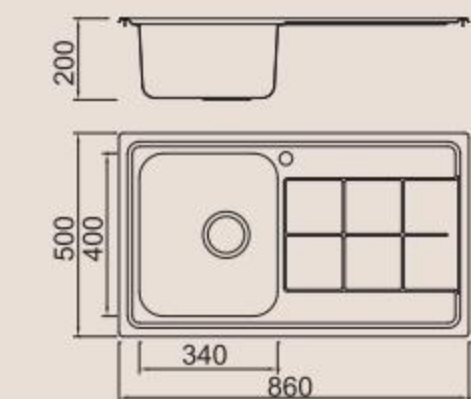

BL-889

Installation method

Size/ 860X500mm
Depth/ 200mm
Surface /Satin /Polish / Ele-pearl /Dekor /Linen
Thickness/ 0.8mm
Material/SUS304#