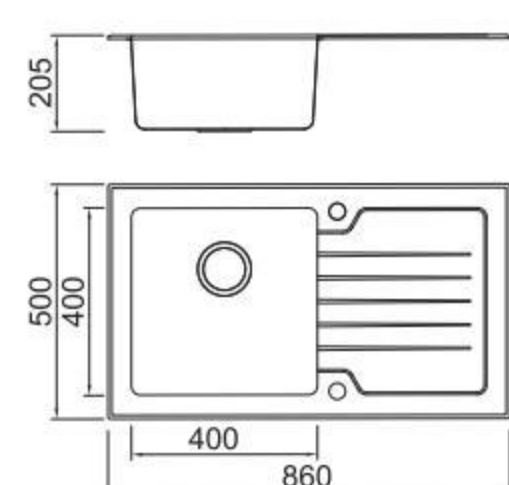

Size/ 860X500mm
Depth/ 205mm
Surface/ Matt
Thickness/ 0.8mm
Material/SUS304#

ICHTNOGRAPHY

BL-758B
Installation method