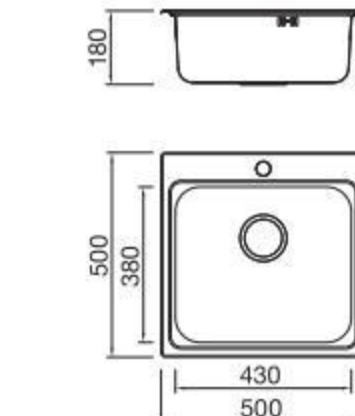

Double

Domestic

Accessories

BL-623
Installation method

Size/ 529X329mm
Depth/ 200mm
Surface /Satin /Polish /
Ele-pearl /Dekor /Linen
Thickness/ 0.6~0.8mm
Material/SUS304#

BL-624
Installation method

Size/ 500X500mm
Depth/ 180 mm
Surface /Satin /Polish /
Ele-pearl /Dekor /Linen
Thickness/ 0.6~0.8mm
Material/SUS304#