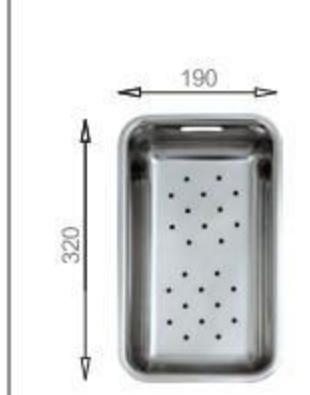

MODEL/BL-574
SIZE/490X250mm

MODEL/BL-575A
SIZE/490X300X5mm

MODEL/BL-575B
SIZE/490X300X5mm

MODEL/BL-510
SIZE/320X190mm

MODEL/BL-501
SIZE/320X195mm

MODEL/BL-595

GLASS SINK

The glass panel series highlighting the temperament of the "fashion".Product flatness,the curvature of each of the basin body,are demanding in the details,so you can enjoy the ultimate in quality of life.Glass sink series reveal "modern style".With fine countertop.Bolang focus on flatness,curvature of bowl,and every details,so that you can enjoy highly taste full life.