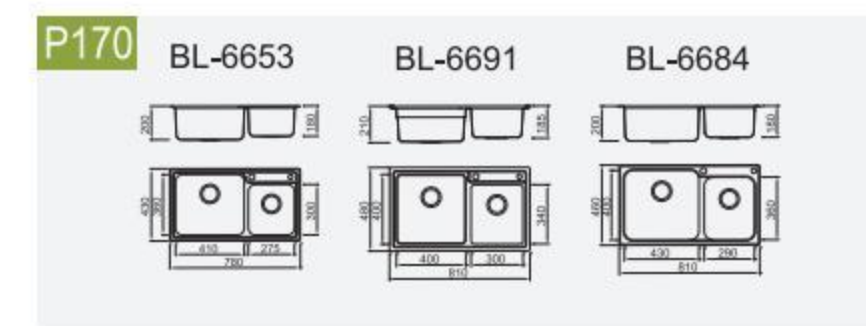

CONTENTS Stainless steel

Lay on

Russia

Single

Double

Domestic

Accessories

Radius 20mm