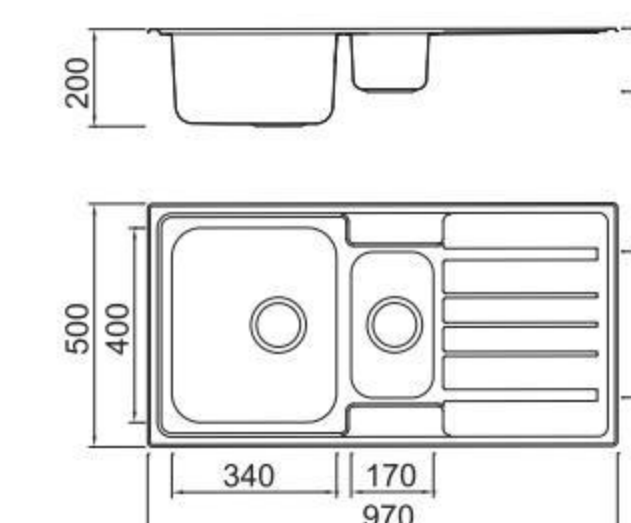

BL-817
Installation method

ICHTOGRAPHY

Size/ 970X500mm
Depth/ 200mm
Surface /Satin /Polish /
Ele-pearl /Dekor /Linen
Thickness/ 0.8mm
Material/SUS304#

BOLANG WELDING STYLE
Stainless steel

SPECIFICATION
Colour/Finish

BOLANG WELDING STYLE
Stainless steel

SPECIFICATION
Colour/Finish

BOLANG WELDING STYLE
Stainless steel

SPECIFICATION
Colour/Finish

BOLANG WELDING STYLE
Stainless steel

SPECIFICATION
Colour/Finish

Russia

Single

Double

Domestic

Accessories