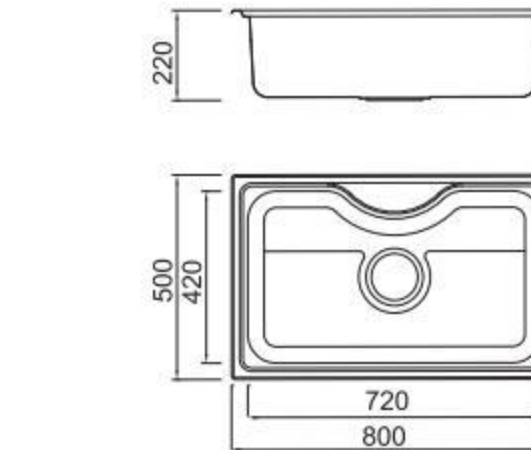

BL-627
Installation method

ICHTNOGRAPHY

Size/ 800X500mm
Depth/ 220mm
Surface/ Satin
Thickness/ 0.8~1.0mm
Material/SUS304#

WHICH | 41