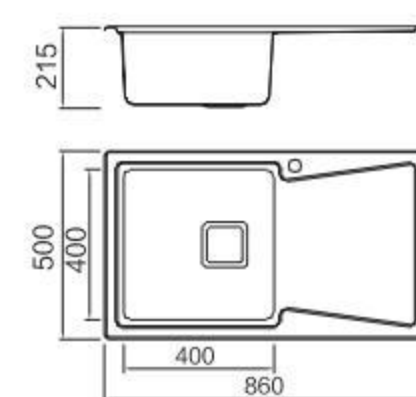

NEW
BL-673L

BOLANG RADIUS 20MM STYLE
Stainless steel

SPECIFICATION
Colour/Finish

BOLANG RADIUS 20MM STYLE
Stainless steel

SPECIFICATION
Colour/Finish

BL-671
Installation method

ICHTNOGRAPHY

Size/ 860x500mm
Depth/ 215mm
Surface/ Matt
Thickness/ 1.2mm
Material/SUS304#