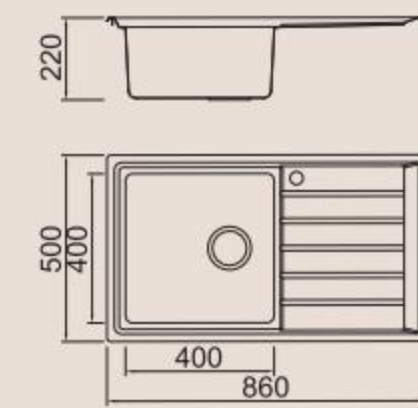

BL-654
Installation method

Size/ 860X500mm
Depth/ 220mm
Surface/ Satin
Thickness/ 0.8mm
Material/SUS304#