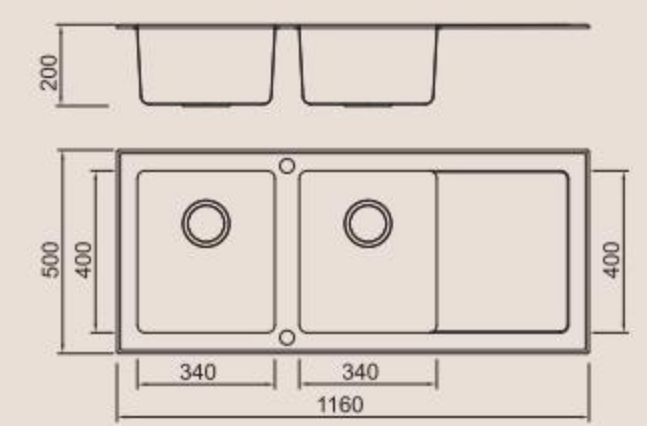

BL-766

Installation method

Size/ 1160X500mm
Depth/ 200mm
Surface/ Matt
Thickness/ 0.8mm
Material/SUS304#

Included accessories

Cutting board with scope of supply

Cutting board with scope of supply

Crockery basket (※equipped with)