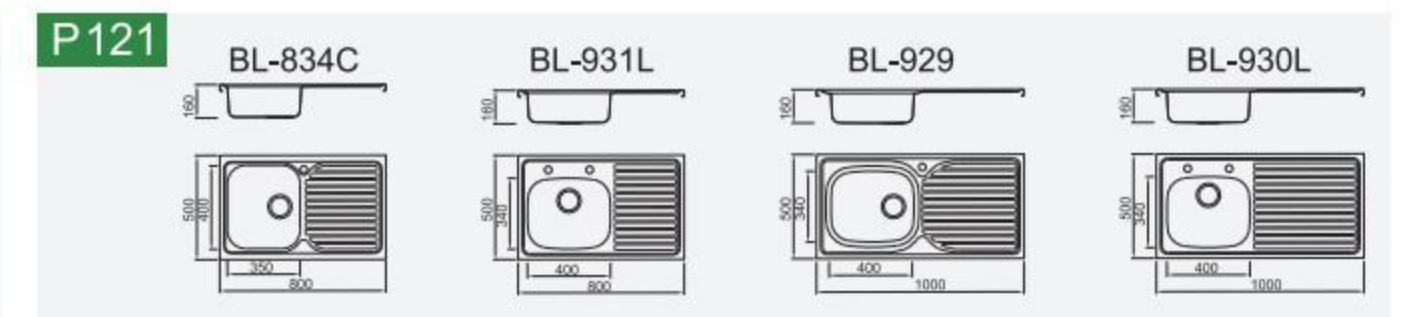

CONTENTS Stainless steel

RV Sink

Rome

Arc.

Round.

One piece

Welding