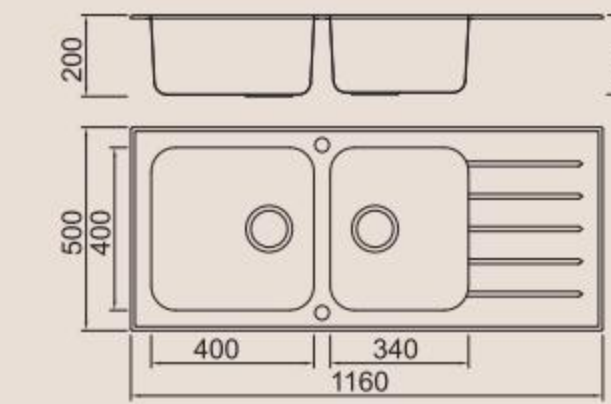

BL-774B

BL-776B

ICHTNOGRAPHY

BL-775B
Installation method

Size/ 1160X500mm
Depth/ 195mm
Surface/ Matt
Thickness/ 0.8mm
Material/SUS304#

BL-776B
Installation method

Size/ 1160X500mm
Depth/ 200mm
Surface/ Matt
Thickness/ 0.8mm
Material/SUS304#