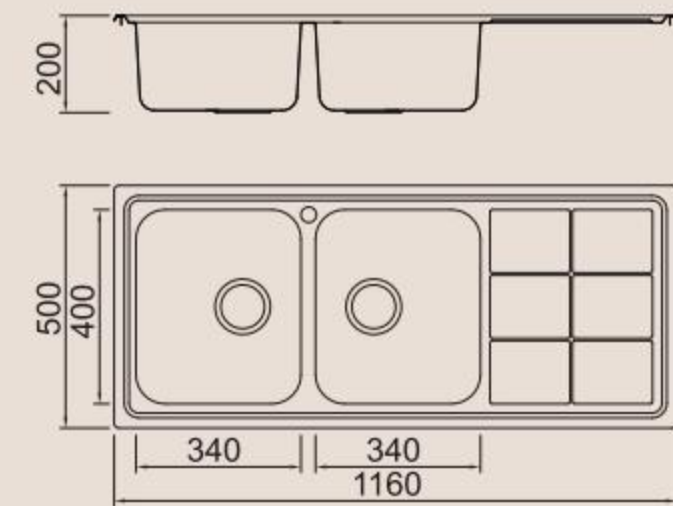

ICHTNOGRAPHY

BOLANG ROME STYLE Stainless steel

SPECIFICATION Colour/Finish

ICHTNOGRAPHY

BL-889

Installation method

Size/ 860X500mm
Depth/ 200mm
Surface /Satin /Polish / Ele-pearl /Dekor /Linen
Thickness/ 0.8mm
Material/SUS304#