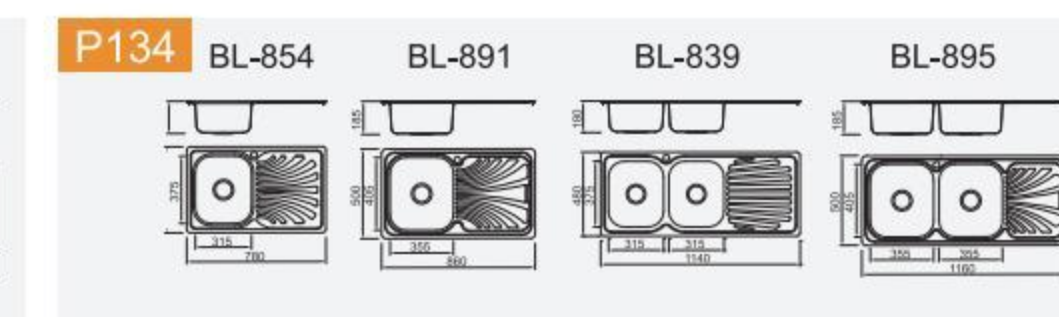

CONTENTS Stainless steel

RV Sink

Rome

Arc.

Round.

One piece

Welding