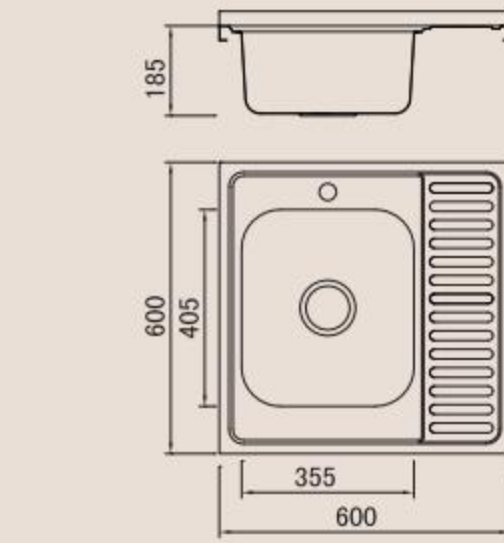

ICHOGRAPHY

Radius 20mm

Glass

Hand - Made

RV Sink

Rome

Arc.

Round

One Piece

Welding

Lay on

Russia

Single

Double

Domestic

Accessories