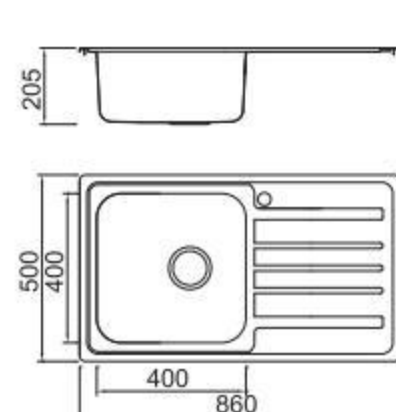

BL-804
Installation method

Size/ 1160X500mm
Depth/ 205mm
Surface /Satin /Polish /
Ele-pearl /Dekor /Linen
Thickness/ 0.8mm
Material/SUS304#

ICHTNOGRAPHY

ICHTNOGRAPHY

BOLANG ROME STYLE
Stainless steel

SPECIFICATION
Colour/Finish