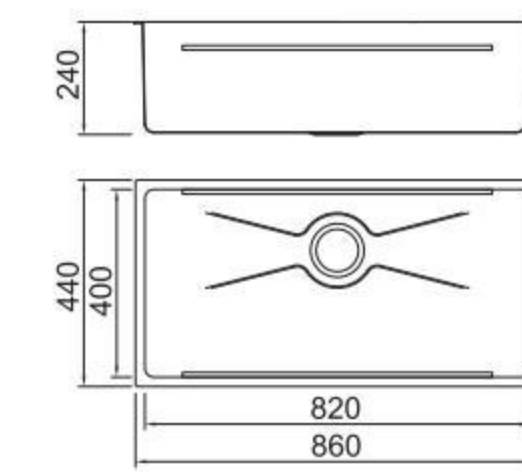

ICHTNOGRAPHY

BL-686B
Installation method

Size/ 760X500mm
Depth/ 240mm
Surface/ Matt
Thickness/ 0.8~1.0mm
Material/SUS304#

ICHTNOGRAPHY

BL-670B
Installation method

Size/ 860X440mm
Depth/ 240mm
Surface/ Matt
Thickness/ 0.8~1.0mm
Material/SUS304#