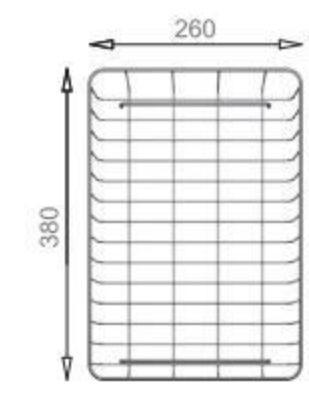

MODEL/BL-322
SIZE/380X260mm

MODEL/BL-557