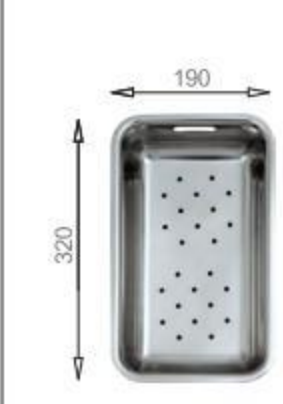

Crockery basket and stack

Soap dispenser

MODEL/BL-574
SIZE/490X250mm

MODEL/BL-575A
SIZE/490X300X5mm

MODEL/BL-575B
SIZE/490X300X5mm

MODEL/BL-510
SIZE/320X190mm

MODEL/BL-501
SIZE/320X195mm

MODEL/BL-595