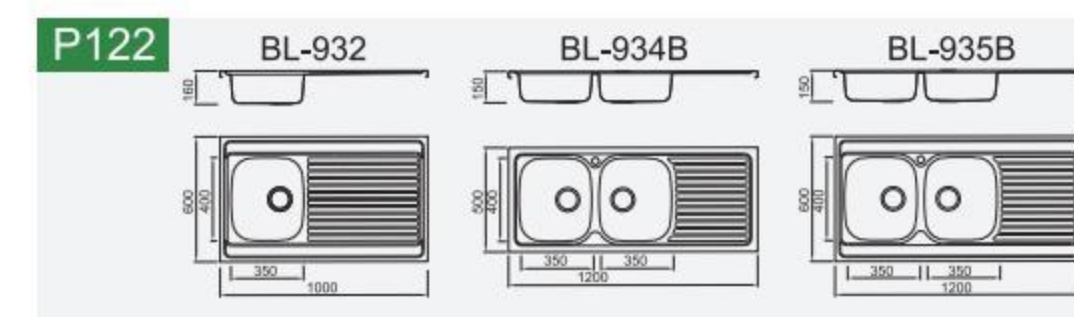

CONTENTS Stainless steel

RV Sink

Rome

Arc.

Round.

One piece

Welding