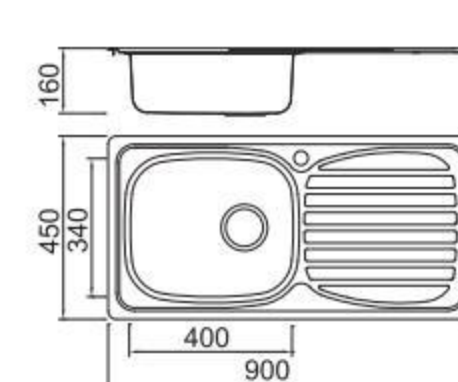

Size/ 900X450mm
Depth/ 160mm
Surface /Satin /Polish /
Ele-pearl /Dekor /Linen
Thickness/ 0.6~0.7mm
Material/SUS304#