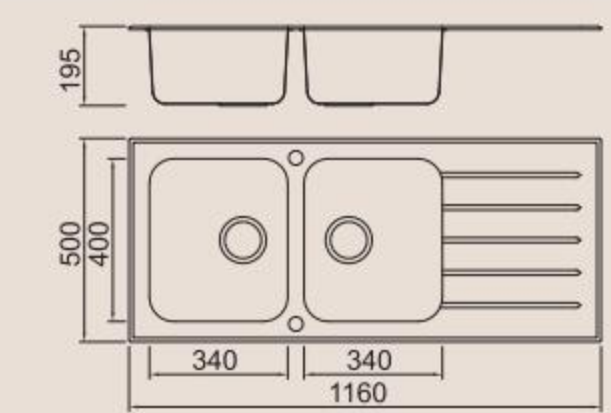

ICHTNOGRAPHY