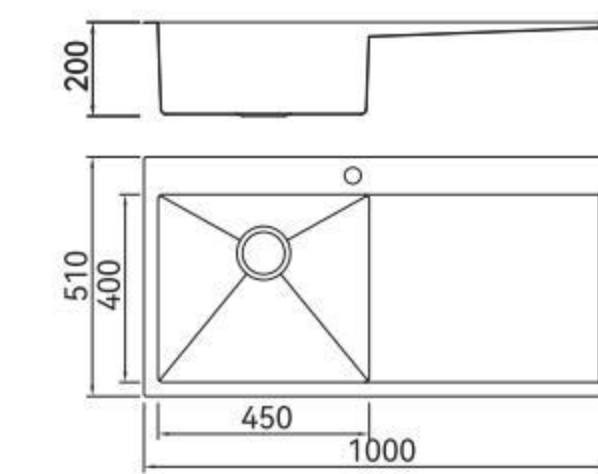

BL-7103

Installation method

ICHTNOGRAPHY