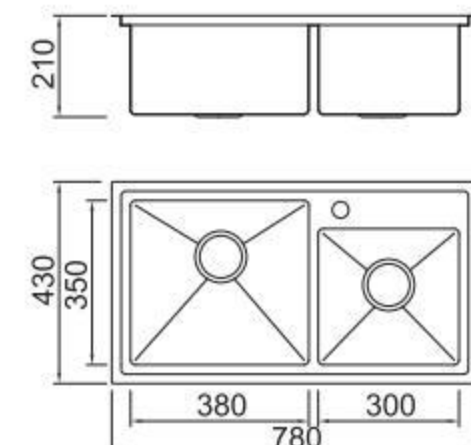

BL-7701
Installation method

Size/ 762X457 mm
Depth/ 254 mm
Surface/ Satin
Thickness/ 1.2mm
Material/SUS304#