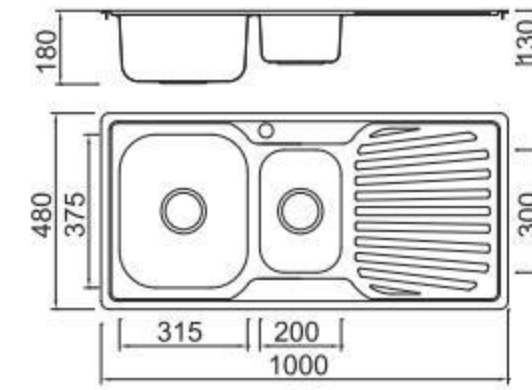

Russia

Single

BL-883
Installation method

ICHTNOGRAPHY

Size/ 940X490mm
Depth/ 160mm
Surface /Satin /Polish / Ele-pearl /Dekor /Linen
Thickness/ 0.6~0.8mm
Material/SUS304#

BL-851
Installation method

ICHTNOGRAPHY