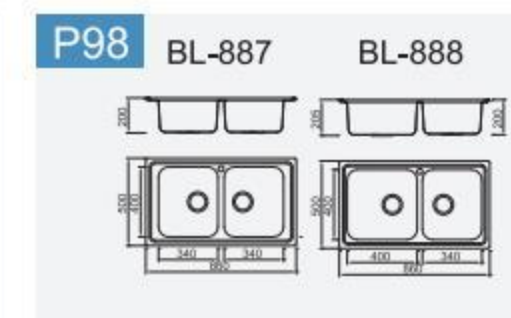

CONTENTS Stainless steel

RV Sink

Rome

Arc.

Round.

One piece

Welding