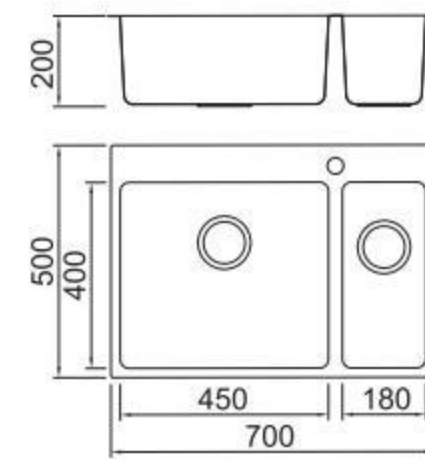

Size/ 700X500mm
Depth/ 200mm
Surface/ Matt
Thickness/ 0.8~1.0mm
Material/SUS304#