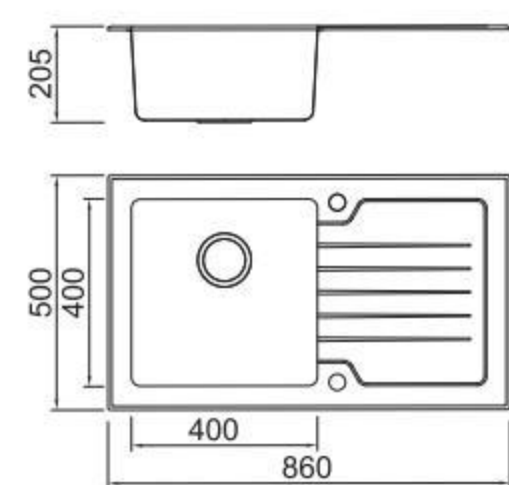

Size/ 860X500mm
Depth/ 205mm
Surface/ Matt
Thickness/ 0.8mm
Material/SUS304#

ICHTNOGRAPHY