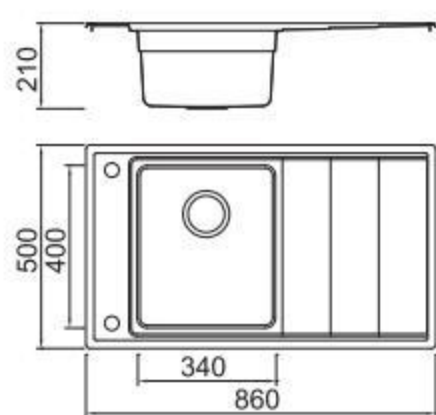

BOLANG RADIUS 20MM STYLE
Stainless steel

SPECIFICATION
Colour/Finish

ICHTNOGRAPHY

BL-711
Installation
method

Size/ 860X500mm
Depth/ 210mm
Surface/ Satin
Thickness/ 0.8mm
Material/SUS304#

ICHTNOGRAPHY

BL-713
Installation
method