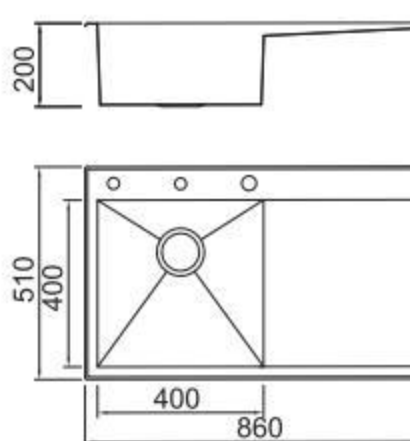

Right Angles

BL-732B
Installation method

Size/ 860X510mm
Depth/ 200mm
Surface /Satin
Thickness/ 1.2mm
Material/SUS304#

ICHOGRAPHY