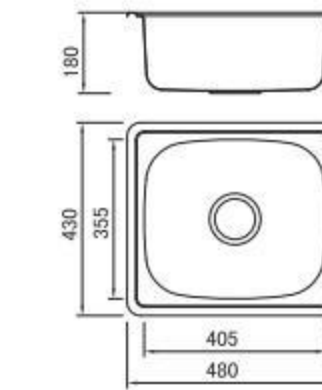

BL-602

Installation method

Size/ 370X330mm
Depth/ 160mm
Surface /Satin /Polish /
Ele-pearl /Dekor /Linen
Thickness/ 0.6~0.8mm
Material/SUS304#

ICHTNOGRAPHY

BOLANG SINGLE STYLE
Stainless steel

BL-604

Installation method