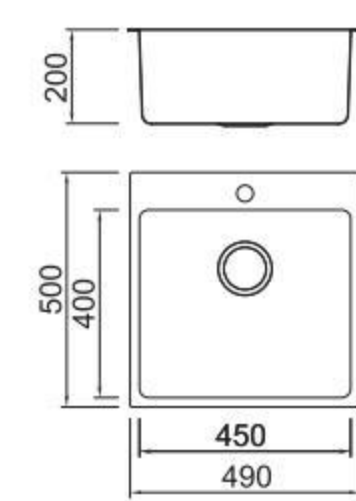

BL-779
Installation method

ICHTOGRAPHY

Size/ 490X500mm
Depth/ 200mm
Surface/ Matt
Thickness/ 0.8~1.0mm
Material/SUS304#