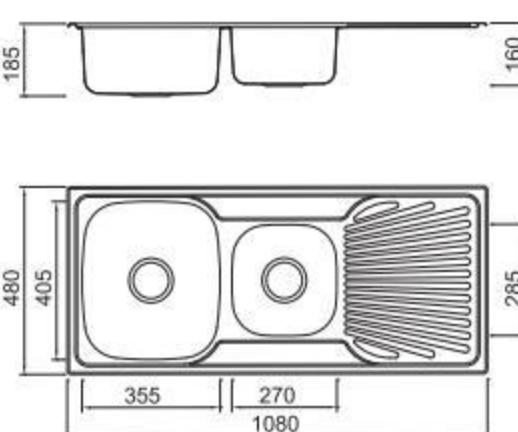

Size/ 1080X480mm
Depth/ 185mm
Surface /Satin /Polish /
Ele-pearl /Dekor /Linen
Thickness/ 0.8mm
Material/SUS304#