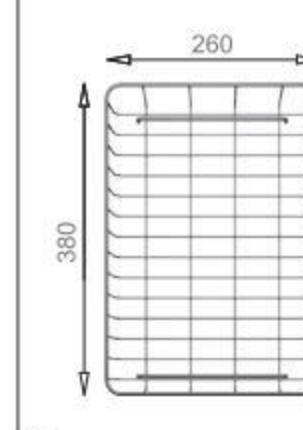

Crockery basket and stack

MODEL/BL-301
SIZE/220X220X80mm

Crockery basket and stack

MODEL/BL-321
SIZE/300X95mm

Crockery basket and stack

MODEL/BL-322
SIZE/380X260mm

Drain

MODEL/BL-551B