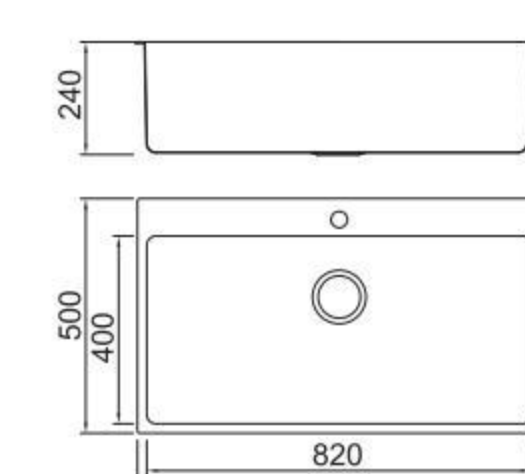

BL-687
Installation method

Size/ 860X500mm
Depth/ 240mm
Surface/ Matt
Thickness/ 0.8~1.0mm
Material/SUS304#

ICHTNOGRAPHY

BOLANG RADIUS 20MM STYLE
Stainless steel

SPECIFICATION
Colour/Finish

BOLANG RADIUS 20MM STYLE
Stainless steel