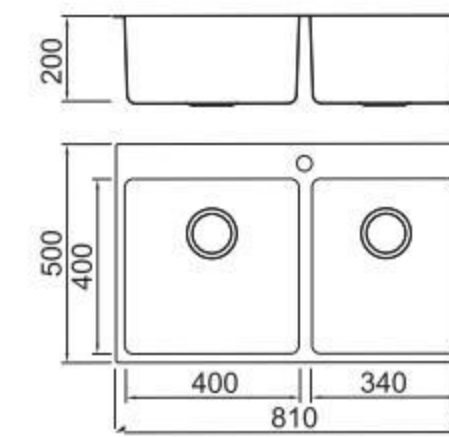

Size/ 810X500mm
Depth/ 200mm
Surface/ Matt
Thickness/ 0.8~1.0mm
Material/SUS304#