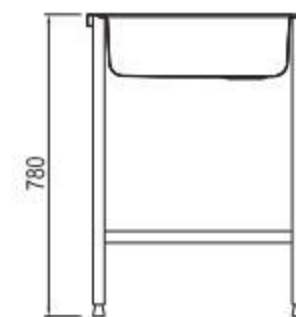

ICHTNOGRAPHY

BL-963

Installation method

Size/ 1000X500mm
Depth/ 780mm
Surface/ Matt
Thickness/ 0.6mm
Material/SUS304#