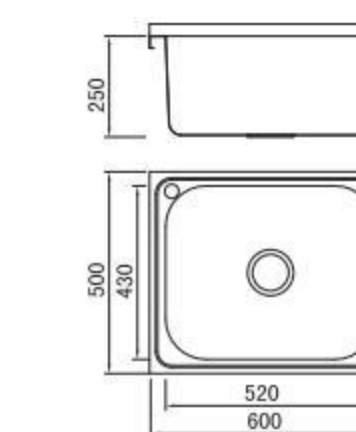

Size/ 600X500mm
Depth/ 250mm
Surface /Satin /Polish /
Ele-pearl /Dekor /Linen
Thickness/ 0.8mm
Material/SUS304#

Lay on

Russia

BL-638G
Installation method

Size/ 550X410mm
Depth/ 160mm
Surface/ Gold/PVD
Thickness/ 1.0mm
Material/SUS304#