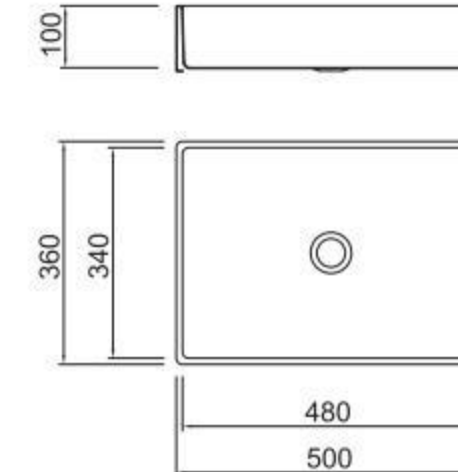

BL-635G
Installation method

Size/ 500X360mm
Depth/ 135mm
Surface/ Gold/PVD
Thickness/ 1.2mm
Material/SUS304#

BL-636
Installation method

Size/ 500X360mm
Depth/ 100mm
Surface/ Satin
Thickness/ 1.2mm
Material/SUS304#