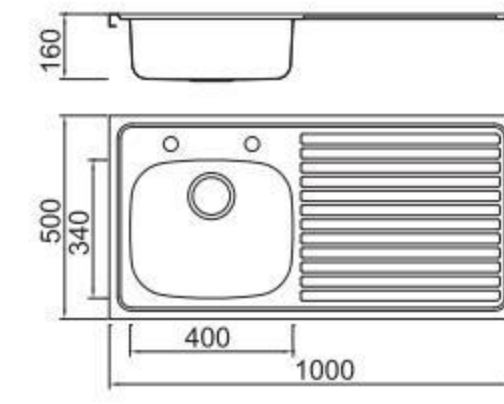

Size/ 800X500mm
Depth/ 160mm
Surface /Satin /Polish /
Ele-pearl /Dekor /Linen
Thickness/ 0.6~0.7mm
Material/SUS304#

Size/ 1000X500mm
Depth/ 160mm
Surface /Satin /Polish /
Ele-pearl /Dekor /Linen
Thickness/ 0.6~0.7mm
Material/SUS304#

Radius 20mm

Glass

Hand - Made

RV Sink

Rome

Arc.

Round

One Piece

Welding

Lay on

Russia

Single

Double

Domestic

Accessories