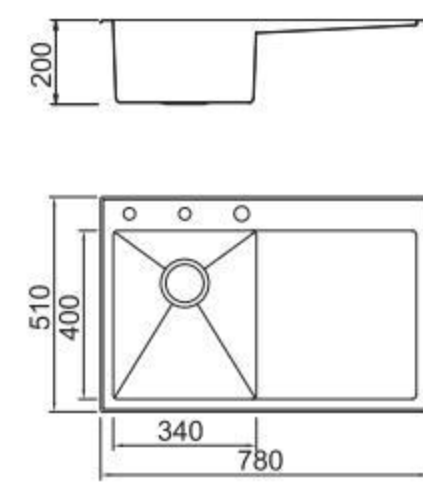

Size/ 780X510mm
Depth/ 200mm
Surface/ Satin
Thickness/ 1.2mm
Material/SUS304#