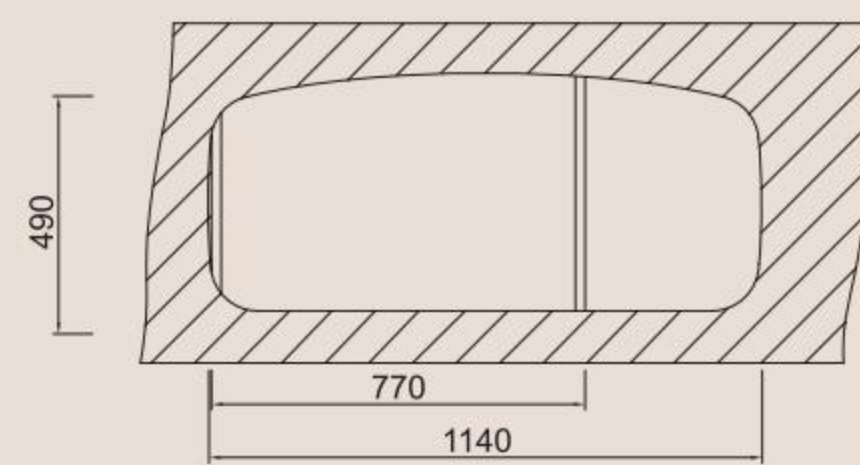

ICHTNOGRAPHY