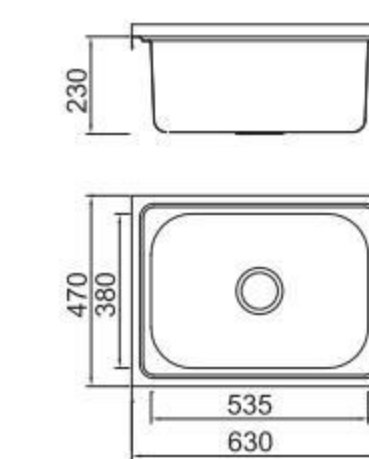

Domestic

Accessories

ICHTNOGRAPHY

ICHTNOGRAPHY

Size/ 630X470mm
Depth/ 230mm
Surface /Satin /Polish /
Ele-pearl /Dekor /Linen
Thickness/ 0.8mm
Material/SUS304#

Size/ 32"X19"
Depth/ 10"
Surface /Satin /Polish /
Ele-pearl /Dekor /Linen
Thickness/ 20Gauge
Material/SUS304#