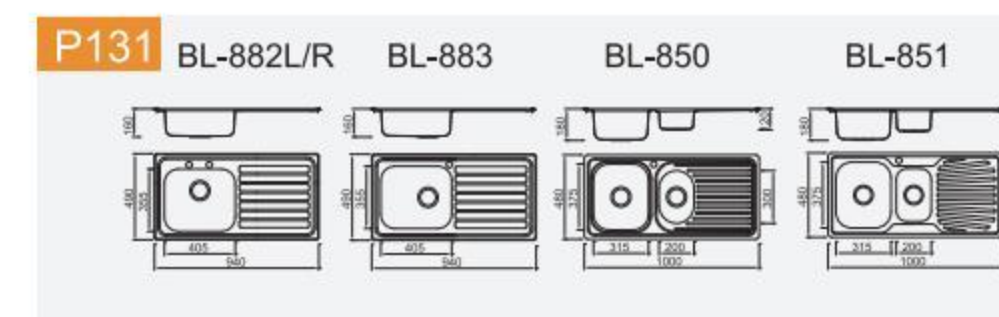

CONTENTS Stainless steel

Lay on

Russia

Single

Double

Domestic

Accessories

Radius 20mm