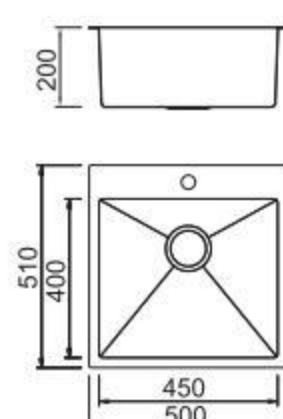

Size/ 500X510mm
Depth/ 200mm
Surface/ Satin
Thickness/ 1.2mm
Material/SUS304#

Size/ 650X510mm
Depth/ 200mm
Surface/ Satin
Thickness/ 1.2mm
Material/SUS304#

Arc.

Round

One Piece

Welding

Lay on

Russia