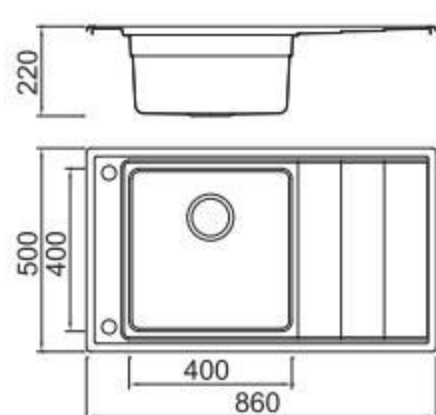

BL-714
Installation
method

Size/ 970X500mm
Depth/ 215mm
Surface/ Satin
Thickness/ 0.8mm
Material/SUS304#

ICHTNOGRAPHY

Included accessories

Cutting board
with scope of supply

Cutting board
with scope of supply