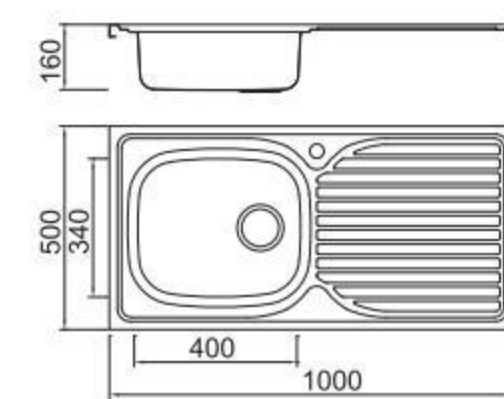

Size/ 800X500mm
Depth/ 160mm
Surface /Satin /Polish /
Ele-pearl /Dekor /Linen
Thickness/ 0.6~0.7mm
Material/SUS304#

Size/ 1000X500mm
Depth/ 160mm
Surface /Satin /Polish /
Ele-pearl /Dekor /Linen
Thickness/ 0.6~0.7mm
Material/SUS304#

BOLANG ONE PIECE STYLE
Stainless steel

SPECIFICATION
Colour/Finish

BOLANG ONE PIECE STYLE
Stainless steel

SPECIFICATION
Colour/Finish