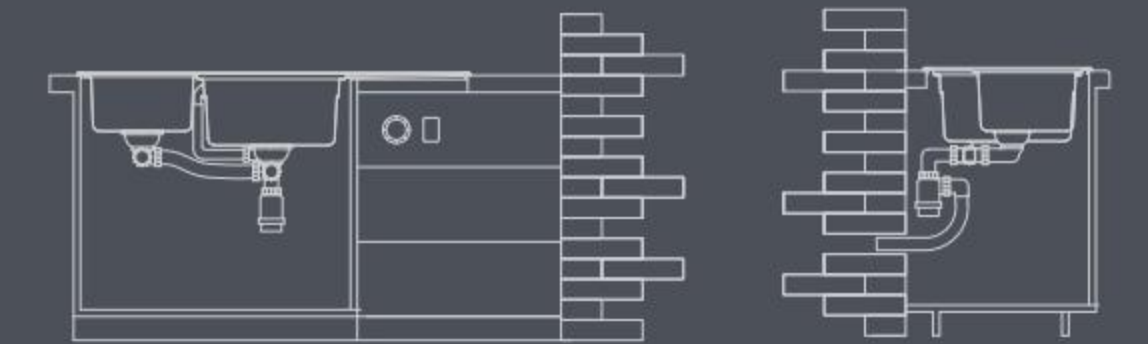

Installation

Cut Out Drawing

Schematic diagram marked out accurate length and width, also with illustration of corner radius.

Installation drawing

Each product of detailed installation guide drawing, will be helpful convenient operation.

Installation method

Installation Types

Sink edge over the countertop

sink edge stay in the same lever with countertop

Sink edge stay under the countertop

CONTENTS Stainless steel

Radius 20mm

Glass