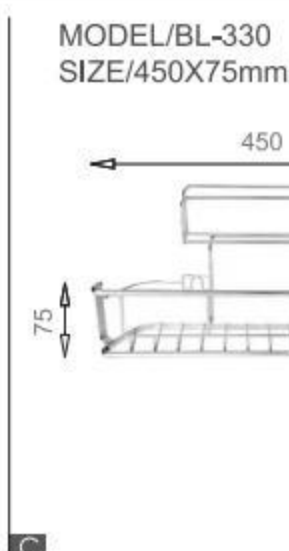

Crockery basket and stack