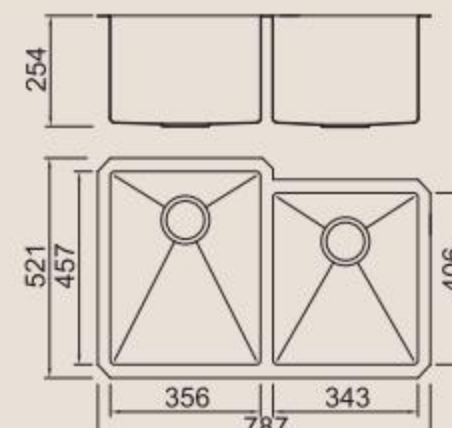

BL-7802
Installation method

Size/ 832X483 mm
Depth/ 254mm
Surface/ Satin
Thickness/ 1.2mm
Material/SUS304#