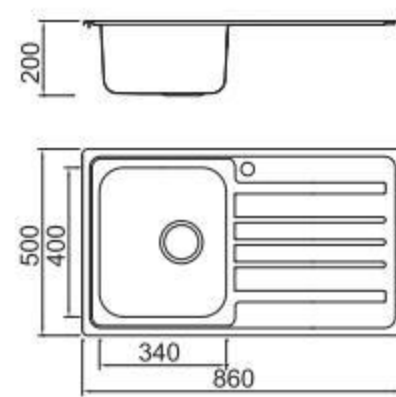

Radius 20mm

Glass

Hand - Made

RV Sink

Rome

BL-804

Rome style

1. "Modern luxury" is no longer to show off, but a perfect combination of high-end quality, modern, fationate, functional and the practical. ROME series is (gorgeously) showing excellent quality, elegance and good looking descent to the world.
2. Perfect high flatness, complete accessories and easy operation.
3. SUS 304 stainless steel plate, with smooth, shining and strong sand sense. Complete accessories and super practical.
4. Smooth material, wonderful texture, high flatness.
5. Smooth shining drainer processing.
6. Modern style, multi-functional and good quality.
7. Classic modern design, excellent quality.

Radius 20mm

Glass

Hand - Made

RV Sink

Rome

BL-888

Rome style

1. "Modern luxury" is no longer to show off, but a perfect combination of high-end quality, modern, fationate, functional and the practical. ROME series is (gorgeously) showing excellent quality, elegance and good looking descent to the world.
2. Perfect high flatness, complete accessories and easy operation.
3. SUS 304 stainless steel plate, with smooth, shining and strong sand sense. Complete accessories and super practical.
4. Smooth material, wonderful texture, high flatness.
5. Smooth shining drainer processing.
6. Modern style, multi-functional and good quality.
7. Classic modern design, excellent quality.

BOLANG ROME STYLE
Stainless steel

SPECIFICATION
Colour/Finish

BOLANG ROME STYLE
Stainless steel

SPECIFICATION
Colour/Finish

BOLANG ROME STYLE
Stainless steel

SPECIFICATION
Colour/Finish

ICHTNOGRAPHY

BL-801
Installation method

Size/ 860X500mm
Depth/ 200mm
Surface /Satin /Polish /
Ele-pearl /Dekor /Linen
Thickness/ 0.8mm
Material/SUS304#

BL-806
Installation method