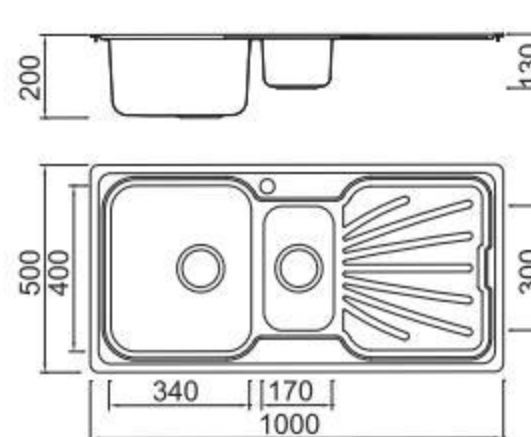

Size/ 1000X500mm
Depth/ 200mm
Surface /Satin /Polish /
Ele-pearl /Dekor /Linen
Thickness/ 0.8mm
Material/SUS304#