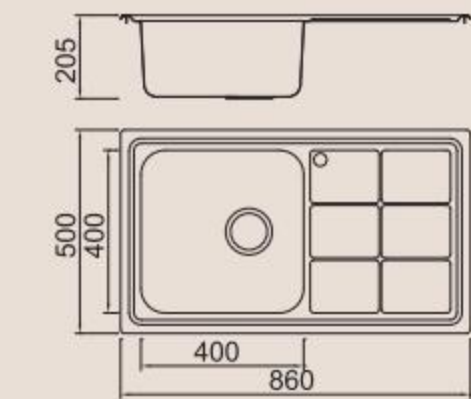

BL-890

Installation method

Size/ 860X500mm
Depth/ 205mm
Surface /Satin /Polish / Ele-pearl /Dekor /Linen
Thickness/ 0.8mm
Material/SUS304#