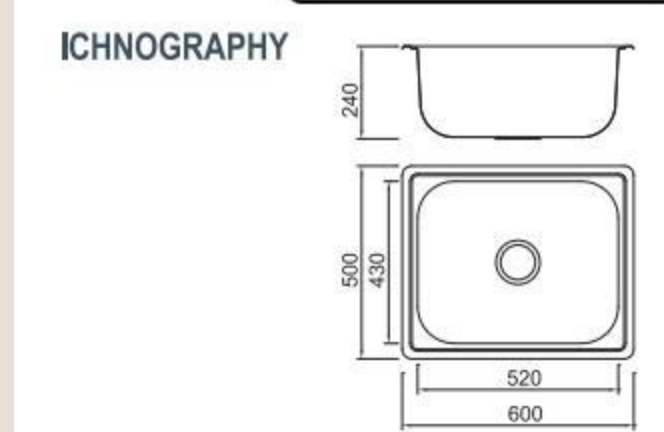

BL-613
Installation method

Size/ 600X500mm
Depth/ 240mm
Surface /Satin /Polish /
Ele-pearl /Dekor /Linen
Thickness/ 0.6~0.8mm
Material/SUS304#