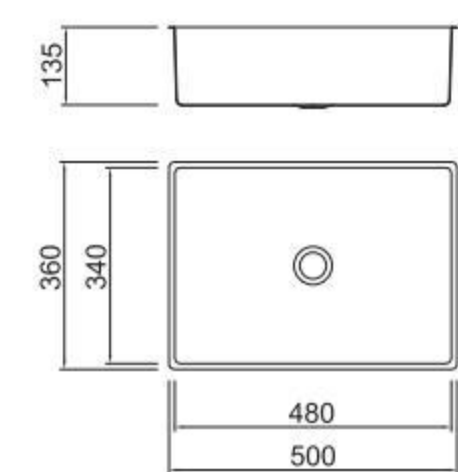

BL-635G
Installation method

Size/ 500X360mm
Depth/ 135mm
Surface/ Gold/PVD
Thickness/ 1.2mm
Material/SUS304#