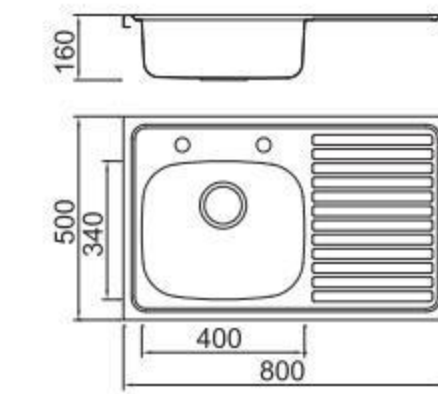

ICHTNOGRAPHY