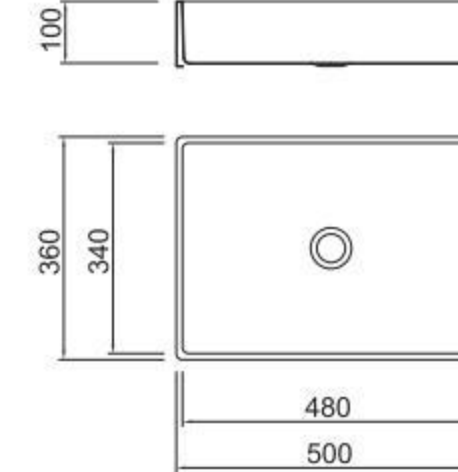

BL-636B
Installation method

Size/ 500X360mm
Depth/ 100mm
Surface/ Gun/PVD
Thickness/ 1.2mm
Material/SUS304#