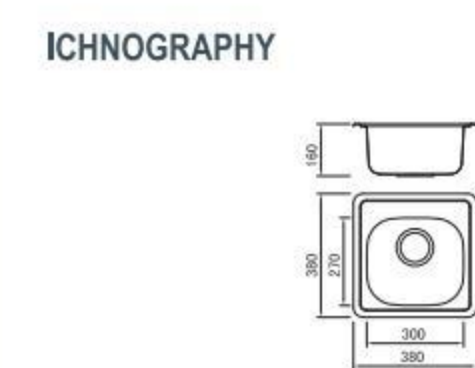

Lay on

Russia

Single

Double

Domestic

Accessories

BL-609
Installation method

Size/ 380X380mm
Depth/ 160mm
Surface /Satin /Polish /
Ele-pearl /Dekor /Linen
Thickness/ 0.6~0.8mm
Material/SUS304#