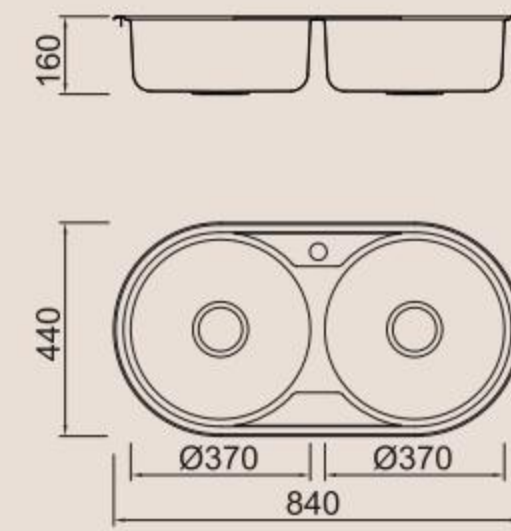

Round series

1. Round series with perfect circle line, easy cleaning, modern and unique feature. Extremely simple circular modelling will bring you sunny spring feeling, warm your life.
2. Smooth shining countertop, complied with automatic waste.
3. High flatness, classic round design, easy cleaning.
4. Smooth fine surface treatment, modern style.
5. Smooth material, wonderful texture.

ICHTNOGRAPHY

BOLANG ROUND STYLE Stainless steel SPECIFICATION Colour/Finish ICHNOGRAPHY

Size/ 840X440mm
Depth/ 160mm
Surface /Satin /Polish / Ele-pearl /Dekor /Linen
Thickness/ 0.6mm
Material/SUS304#

Size/ 840X440mm
Depth/ 160mm
Surface /Satin /Polish / Ele-pearl /Dekor /Linen
Thickness/ 0.6mm
Material/SUS304#