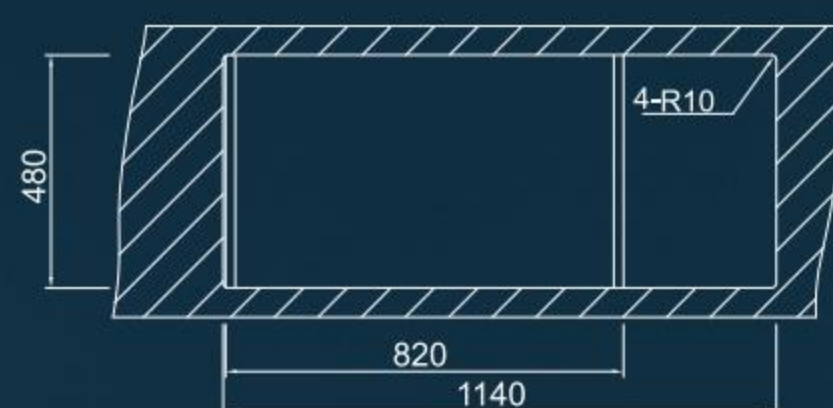

Glass sink

The glass panel series highlighting the temperament of the "fashion". Product flatness, the curvature of each of the basin body, are demanding in the details, so you can enjoy the ultimate in quality of life. Glass sink series reveal "modern style". With fine countertop. Bol-ang focus on flatness, curvature of bowl, and every details, so that you can enjoy highly taste full life.

ICHTNOGRAPHY