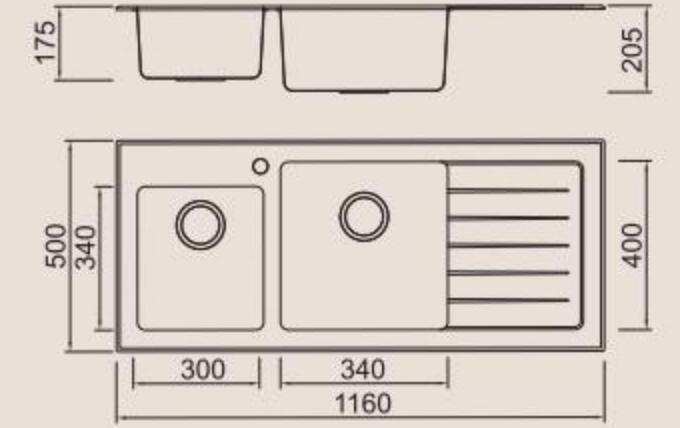

Size/ 1160X500mm
Depth/ 205mm
Surface/ Matt
Thickness/ 0.8mm
Material/SUS304#