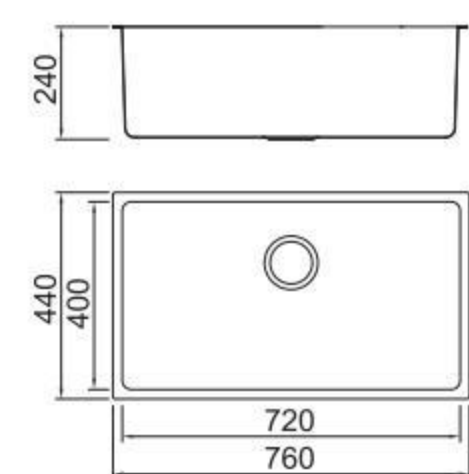

BOLANG RADIUS 20MM STYLE
Stainless steel

SPECIFICATION
Colour/Finish

BL-669
Installation method

Size/ 760X440mm
Depth/ 240mm
Surface/ Matt
Thickness/ 0.8~1.0mm
Material/SUS304#

ICHTNOGRAPHY

BL-686
Installation method