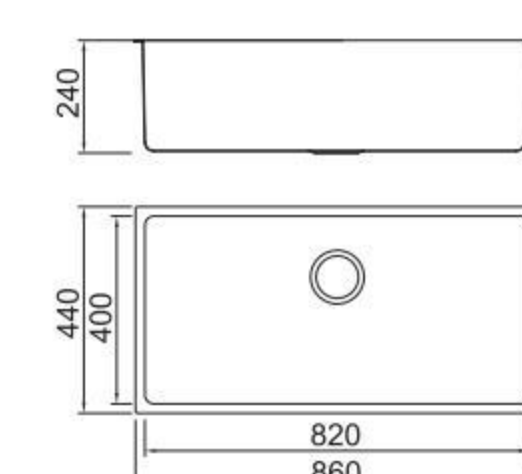

BL-670
Installation method

Size/ 860X440mm
Depth/ 240mm
Surface/ Matt
Thickness/ 0.8~1.0mm
Material/SUS304#

ICHTNOGRAPHY