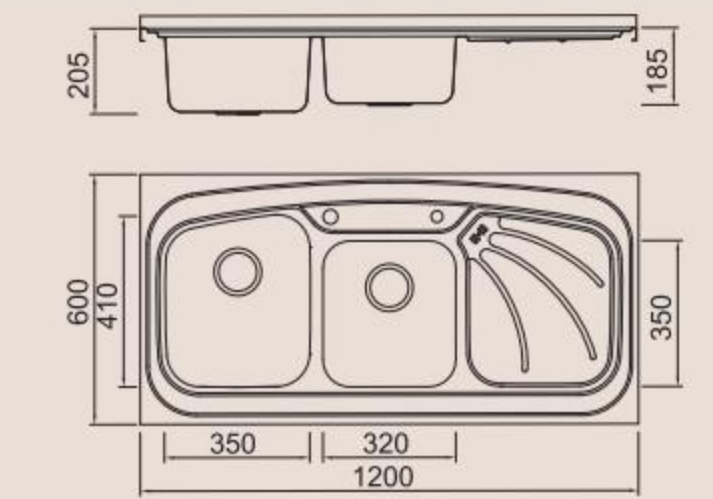

Size/ 1200X600mm
Depth/ 205mm
Surface /Satin /Polish /
Ele-pearl /Dekor /Linen
Thickness/ 0.8mm
Material/SUS304#