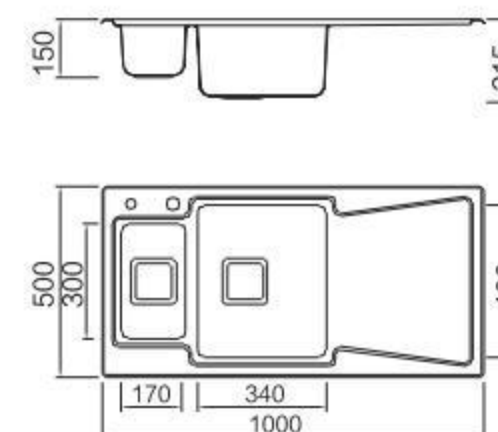

ICHTNOGRAPHY

Size/ 1000x500mm
Depth/ 215mm
Surface/ Matt
Thickness/ 1.2mm
Material/SUS304#