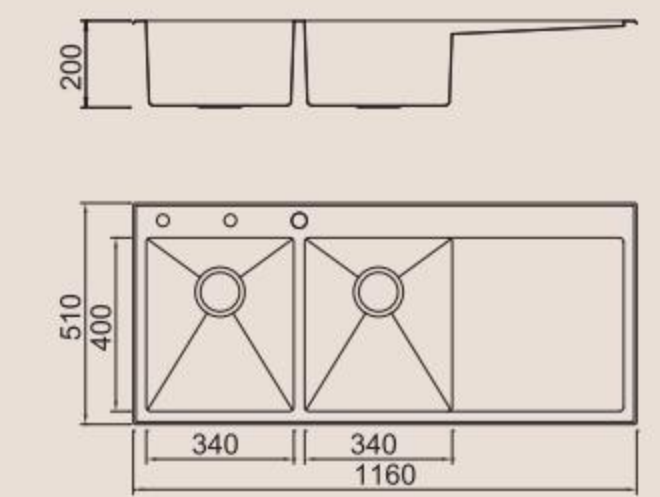

Arc.

Round

One Piece

Welding

Lay on

Russia

Single

Double

Domestic

Accessories