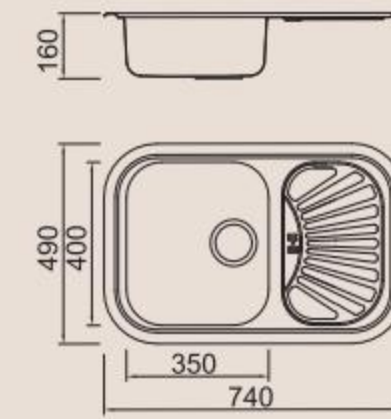

BOLANG ONE PIECE STYLE
Stainless steel

SPECIFICATION
Colour/Finish

ICHTNOGRAPHY

BL-881B
Installation method

Size/ 740X490mm
 Depth/ 160mm
 Surface /Satin /Polish /
 Ele-pearl /Dekor /Linen
 Thickness/ 0.6~0.7mm
 Material/SUS304#