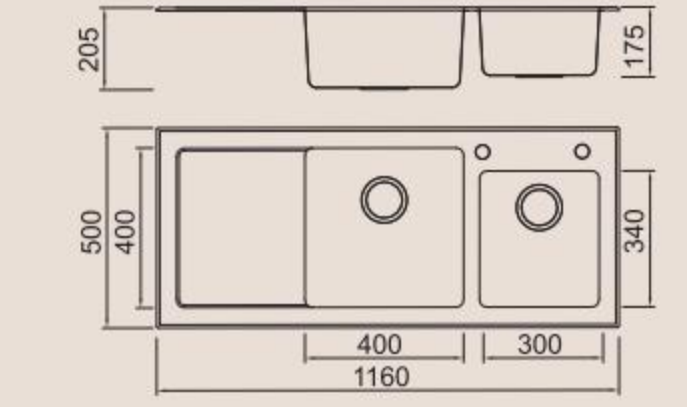

BL-766B
Installation method

Size/ 1160X500mm
Depth/ 200mm
Surface/ Matt
Thickness/ 0.8mm
Material/SUS304#

Included accessories

Cutting board with scope of supply

MODEL/BL-571
SIZE/440X240X20mm

Cutting board with scope of supply