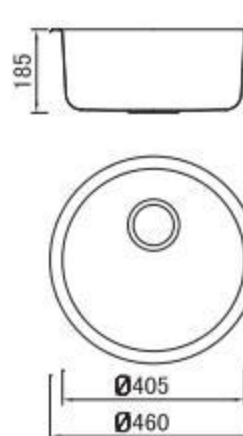

ICHTNOGRAPHY