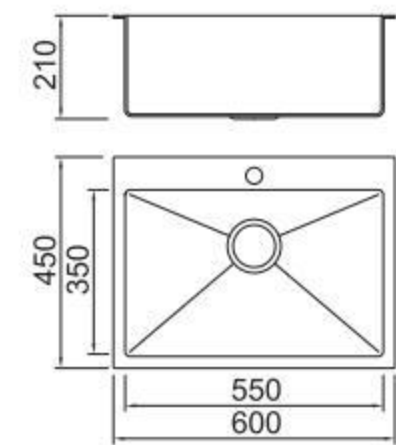

BL-7501
Installation method

Size/ 600X450mm
Depth/ 210mm
Surface/ Satin
Thickness/ 1.2mm
Material/SUS304#

ICHTNOGRAPHY

BL-7601
Installation method

Size/ 780X430mm
Depth/ 210mm
Surface/ Satin
Thickness/ 1.2mm
Material/SUS304#

ICHTNOGRAPHY