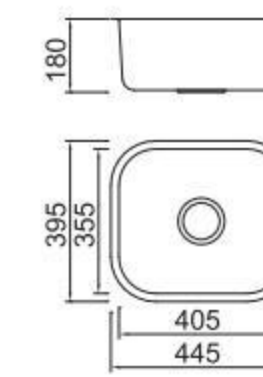

BL-845
Installation method

Size/ 445X395mm
Depth/ 180mm
Surface /Satin /Polish /
Ele-pearl /Dekor /Linen
Thickness/ 0.6~0.8mm
Material/SUS304#