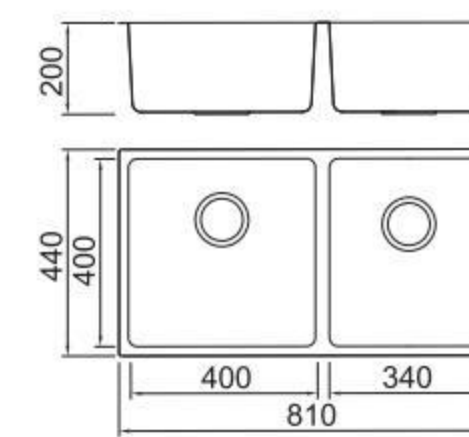

Size/ 810X440mm
Depth/ 200mm
Surface/ Matt
Thickness/ 0.8~1.0mm
Material/SUS304#