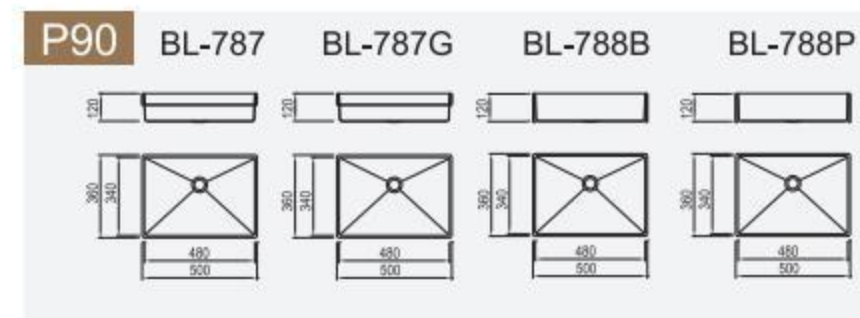

CONTENTS Stainless steel