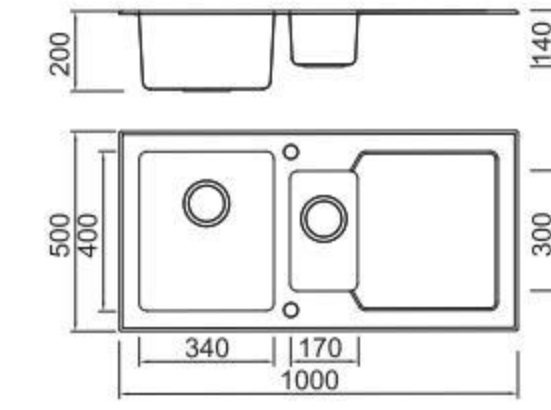

BL-763B
Installation method

Size/ 1000X500mm
Depth/ 200mm
Surface/ Matt
Thickness/ 0.8mm
Material/SUS304#

ICHOGRAPHY