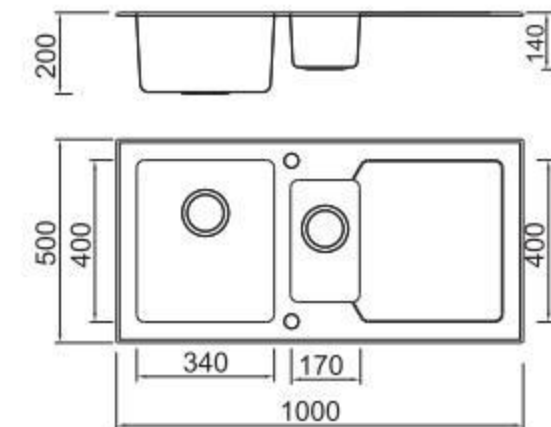

Installation method

ICHOGRAPHY

Size/ 1000X500mm
Depth/ 200mm
Surface/ Matt
Thickness/ 0.8mm
Material/SUS304#

BOLANG GLASS STYLE
Stainless steel

SPECIFICATION
Colour/Finish

BOLANG GLASS STYLE
Stainless steel

SPECIFICATION
Colour/Finish