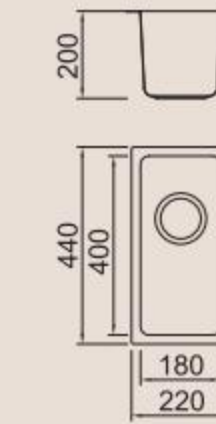

Size/ 580X440mm
Depth/ 195mm
Surface/ Satin
Thickness/ 0.8mm
Material/SUS304#