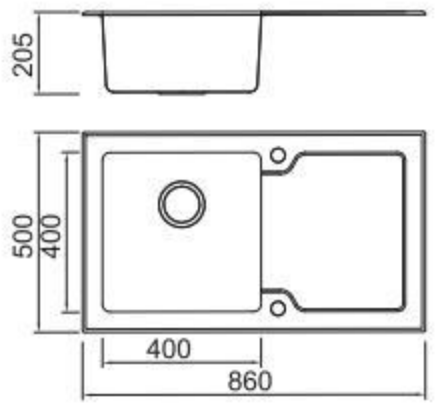

BL-762B
Installation method

Size/ 860X500mm
Depth/ 205mm
Surface/ Matt
Thickness/ 0.8mm
Material/SUS304#

ICHOGRAPHY