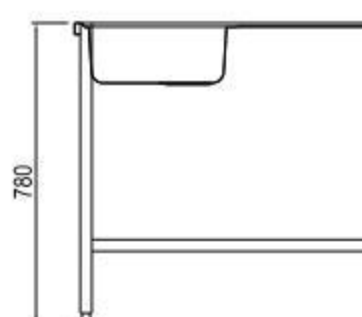

ICHTNOGRAPHY

BL-964

Installation method

Size/ 1200X500mm
Depth/ 780mm
Surface/ Matt
Thickness/ 0.6mm
Material/SUS304#