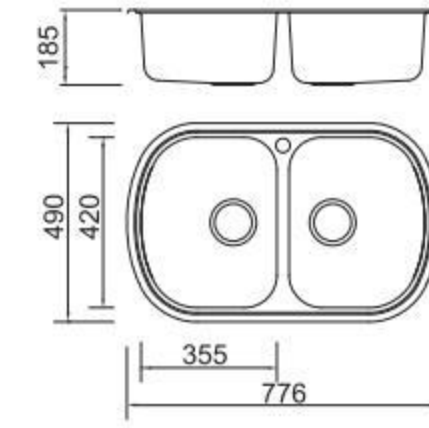

BL-912
Installation method

Size/ 776X490mm
Depth/ 185mm
Surface /Satin /Polish /
Ele-pearl /Dekor /Linen
Thickness/ 0.6~0.8mm
Material/SUS304#