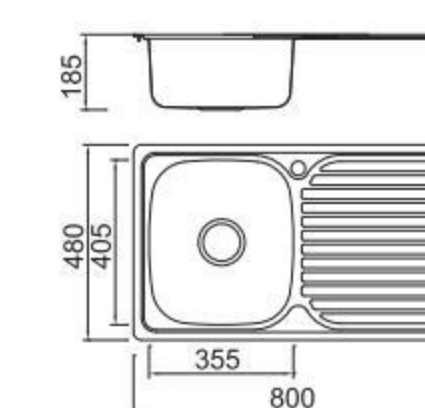

Size/ 800X480mm
Depth/ 185mm
Surface /Satin /Polish /
Ele-pearl /Dekor /Linen
Thickness/ 0.6~0.8mm
Material/SUS304#