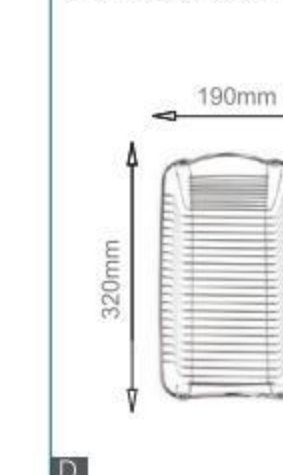

MODEL/BL-576
SIZE/430X240X20mm

Crockery basket (※equipped with)

MODEL/BL-510
SIZE/190X320mm

Crockery basket and stack

MODEL/BL-501
SIZE/320X190mm

BL-773

Glass sink

1. Complete accessories,easy operation
2. Four small corner design,with its own feature
3. Modern, super functionalt
4. Smooth material. wonderful texture
5. High flatness
6. Complete function, first-grade quality
7. Smooth shining drainer processing
8. Complete,matchable accessories, easy operation
9. Modern design