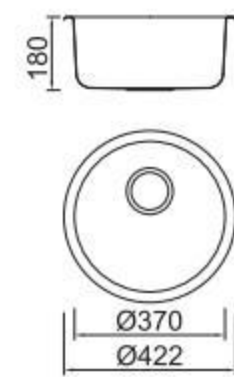

BL-830A
Installation method

ICHTNOGRAPHY

Size/Ø422mm
Depth/ 180mm
Surface /Satin /Polish /
Ele-pearl /Dekor /Linen
Thickness/ 0.6~0.8mm
Material/SUS304#

BOLANG ROUND STYLE
Stainless steel

SPECIFICATION
Colour/Finish

BOLANG ROUND STYLE
Stainless steel

SPECIFICATION
Colour/Finish

BOLANG ROUND STYLE
Stainless steel

SPECIFICATION
Colour/Finish

BOLANG ROUND STYLE
Stainless steel

SPECIFICATION
Colour/Finish