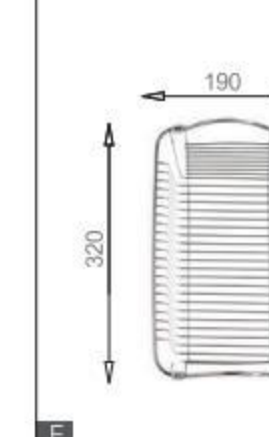

Soap dispenser

MODEL/BL-574
SIZE/490X250mm

MODEL/BL-575A
SIZE/490X300X5mm

MODEL/BL-575B
SIZE/490X300X5mm

MODEL/BL-517
SIZE/398X230mm

MODEL/BL-510
SIZE/320X190mm

MODEL/BL-501
SIZE/320X195mm

MODEL/BL-595