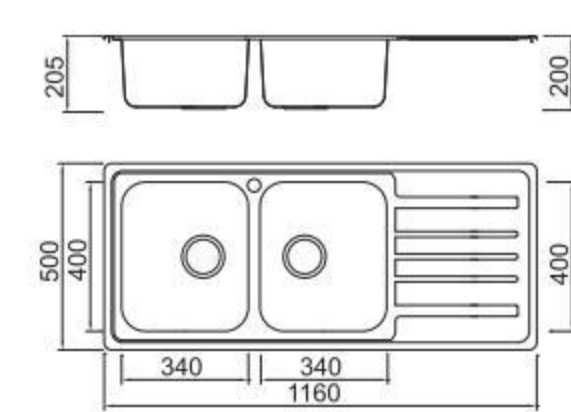

BL-804
Installation method

Size/ 1160X500mm
Depth/ 205mm
Surface /Satin /Polish /
Ele-pearl /Dekor /Linen
Thickness/ 0.8mm
Material/SUS304#

ICHTNOGRAPHY

ICHTNOGRAPHY

BOLANG ROME STYLE
Stainless steel

SPECIFICATION
Colour/Finish