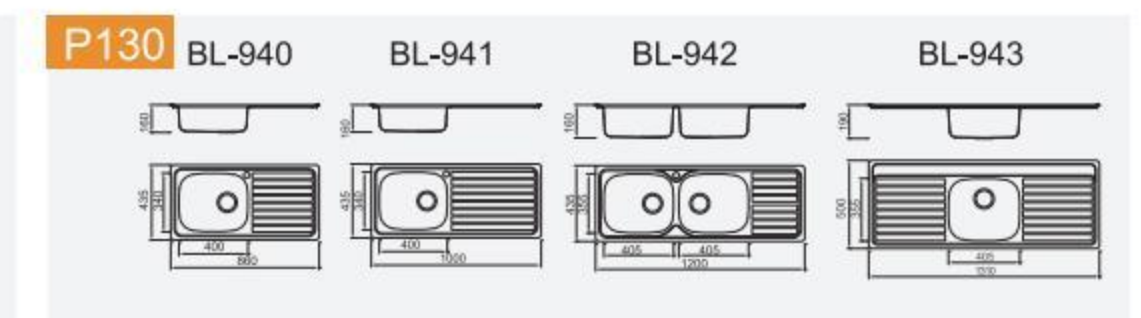

CONTENTS Stainless steel

RV Sink

Rome

Arc.

Round.

One piece

Welding