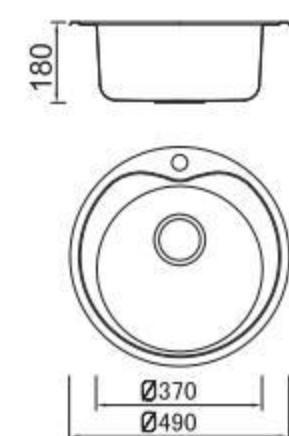

ICHTNOGRAPHY