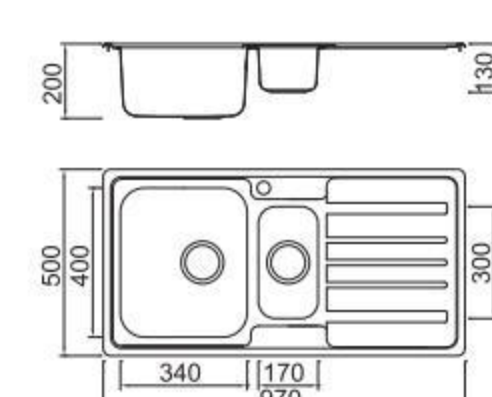

ICHTNOGRAPHY

BOLANG ROME STYLE
Stainless steel

SPECIFICATION
Colour/Finish

BOLANG ROME STYLE
Stainless steel

SPECIFICATION
Colour/Finish