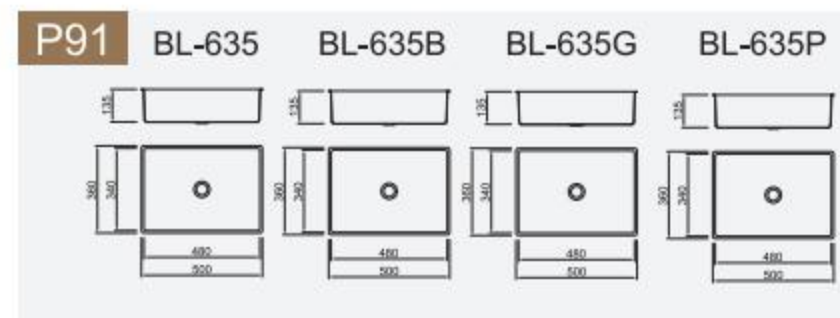

CONTENTS Stainless steel