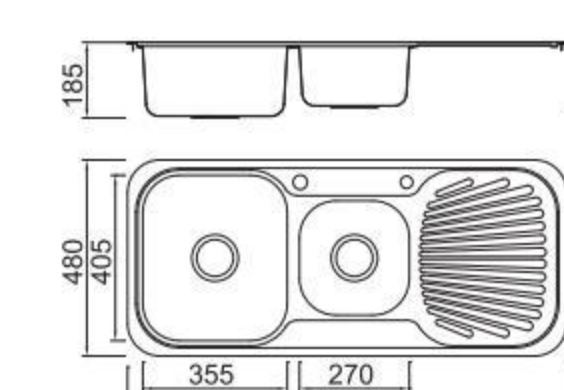

Size/ 1080X480mm
Depth/ 185mm
Surface /Satin /Polish / Ele-pearl /Dekor /Linen
Thickness/ 0.6~0.8mm
Material/SUS304#

One Piece

Welding

Lay on

BOLANG WELDING STYLE
Stainless steel

SPECIFICATION
Colour/Finish

BOLANG WELDING STYLE
Stainless steel

SPECIFICATION
Colour/Finish

BOLANG WELDING STYLE
Stainless steel

SPECIFICATION
Colour/Finish

BOLANG WELDING STYLE
Stainless steel

SPECIFICATION
Colour/Finish

Russia

Single