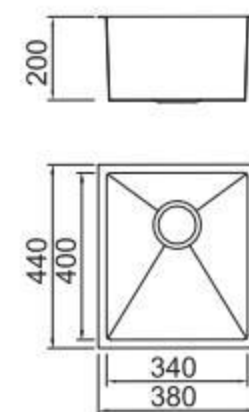

Size/ 380X440mm
Depth/ 200mm
Surface/ Satin
Thickness/ 1.2mm
Material/SUS304#