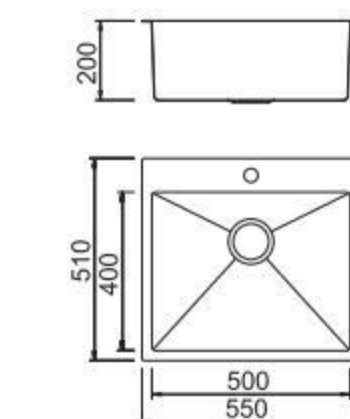

Size/ 800X510mm
Depth/ 200mm
Surface/ Satin
Thickness/ 1.2mm
Material/SUS304#

ICHTNOGRAPHY

ICHTNOGRAPHY

Size/ 450X510mm
Depth/ 200mm
Surface/ Satin
Thickness/ 1.2mm
Material/SUS304#

Size/ 550X510mm
Depth/ 200mm
Surface/ Satin
Thickness/ 1.2mm
Material/SUS304#