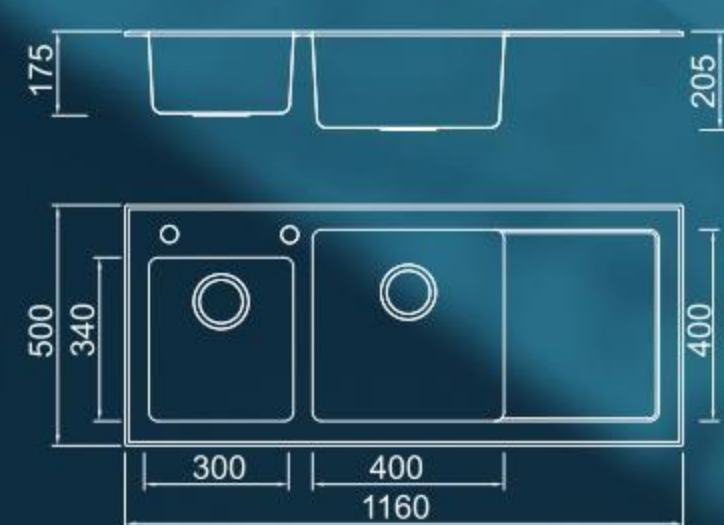

Glass sink

The glass panel series highlighting the temperament of the "fashion". Product flatness, the curvature of each of the basin body, are demanding in the details, so you can enjoy the ultimate in quality of life. Glass sink series reveal "modern style". With fine countertop. Bol-ang focus on flatness, curvature of bowl, and every details, so that you can enjoy highly taste full life.

ICHTNOGRAPHY