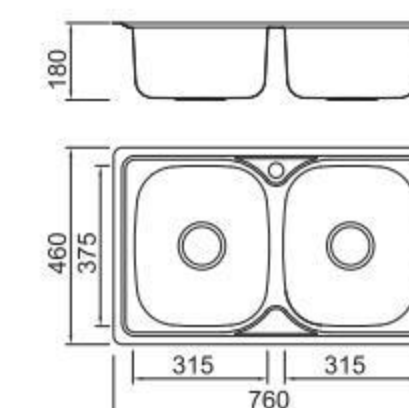

ICHTNOGRAPHY

BL-813

Installation method

Size/760X460mm
Depth/ 180mm
Surface /Satin /Polish /
Ele-pearl /Dekor /Linen
Thickness/ 0.6~0.8mm
Material/SUS304#