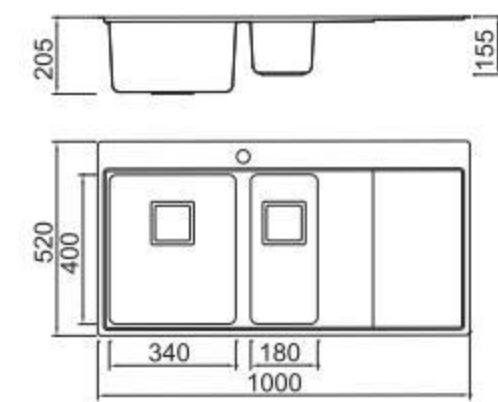

BL-662
Installation method

Size/ 1000X520 mm
Depth/ 205mm
Surface/ Matt
Thickness/ 1.2mm
Material/SUS304#

ICHTNOGRAPHY