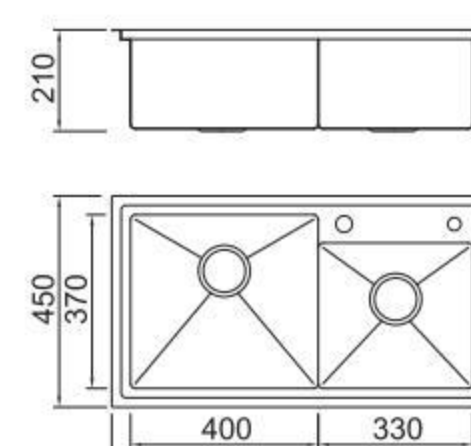

ICHTNOGRAPHY

BL-7602
Installation method

Size/ 810X450mm
Depth/ 210mm
Surface/ Satin
Thickness/ 1.2mm
Material/SUS304#

ICHTNOGRAPHY

Included accessories

Cutting board with scope of supply

Crockery basket and stack