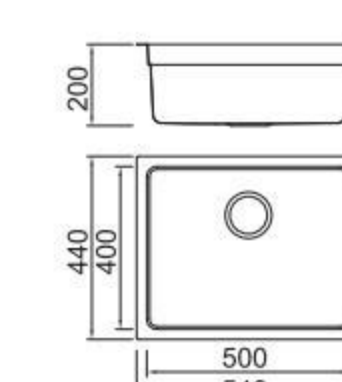

MODEL/BL-497

ICHTNOGRAPHY

BL-797
Installation

Size/ 440X440mm
Depth/ 200mm
Surface/ Matt
Thickness/ 0.8mm
Material/SUS304#

ICHTNOGRAPHY

BL-799
Installation

Size/ 540X440mm
Depth/ 200mm
Surface/ Matt
Thickness/ 0.8mm
Material/SUS304#