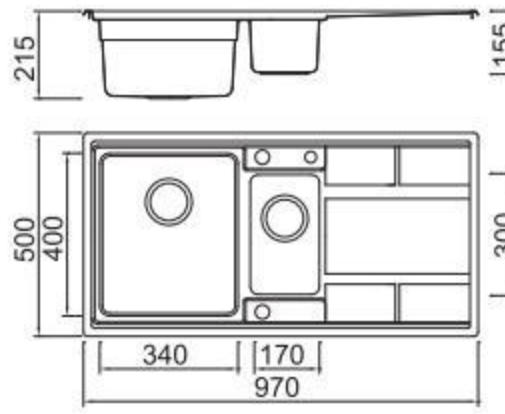

Installation method

Size/ 970X500mm
Depth/ 215mm
Surface/ Satin
Thickness/ 0.8mm
Material/SUS304#

ICHTNOGRAPHY

BOLANG RADIUS 20MM STYLE
Stainless steel

SPECIFICATION
Colour/Finish

BOLANG RADIUS 20MM STYLE
Stainless steel