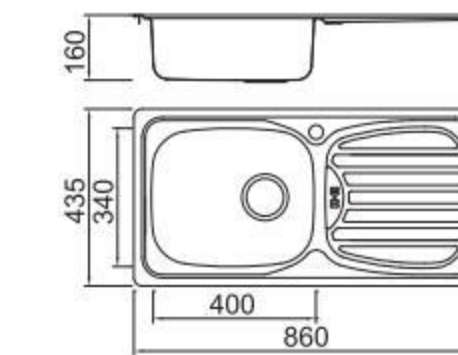

Size/ 780X430mm
Depth/ 165mm
Surface /Satin /Polish /
Ele-pearl /Dekor /Linen
Thickness/ 0.6~0.7mm
Material/SUS304#

Size/ 860X435mm
Depth/ 160mm
Surface /Satin /Polish /
Ele-pearl /Dekor /Linen
Thickness/ 0.6~0.7mm
Material/SUS304#