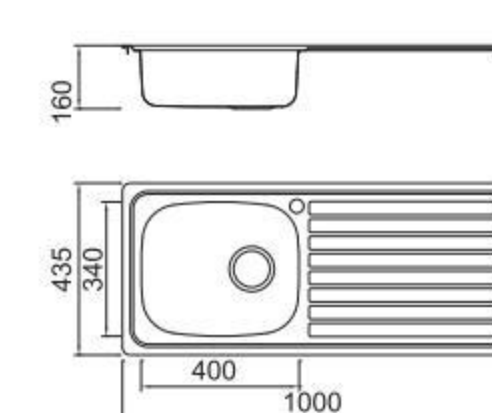

Size/ 1000X435mm
Depth/ 160mm
Surface /Satin /Polish /
Ele-pearl /Dekor /Linen
Thickness/ 0.6~0.7mm
Material/SUS304#