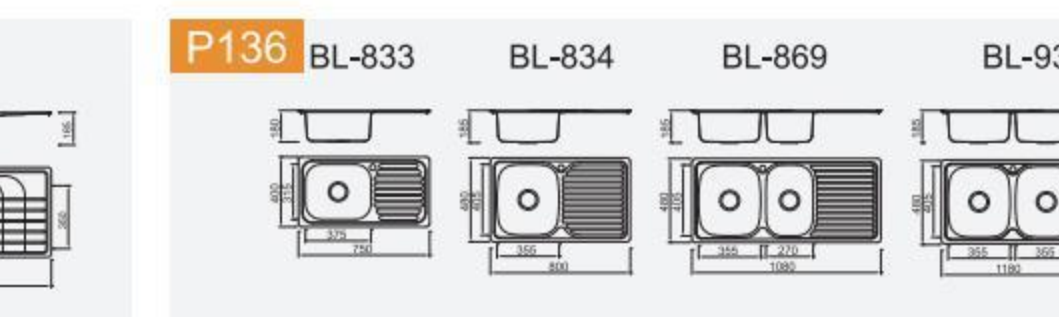

CONTENTS Stainless steel

RV Sink

Rome

Arc.

Round.

One piece

Welding