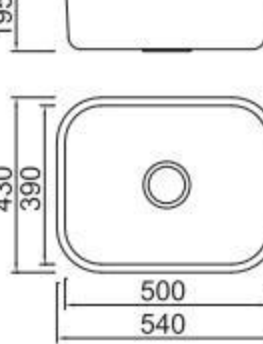

BL-847
Installation method

Size/ 540X430mm
Depth/ 195mm
Surface /Satin /Polish /
Ele-pearl /Dekor /Linen
Thickness/ 0.6~0.8mm
Material/SUS304#

BOLANG SINGLE STYLE
Stainless steel

SPECIFICATION
Colour/Finish

BOLANG SINGLE STYLE
Stainless steel

SPECIFICATION
Colour/Finish