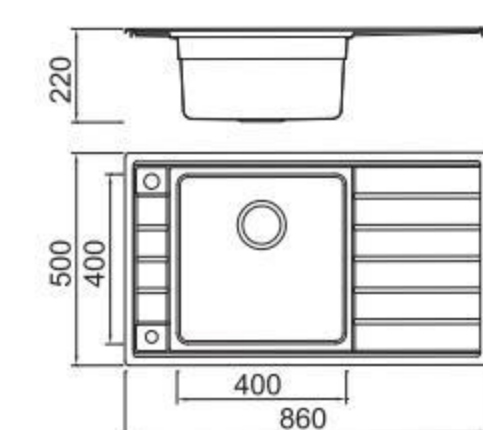

BL-722
Installation method

Size/ 860X500mm
Depth/ 220mm
Surface/ Satin
Thickness/ 0.8mm
Material/SUS304#

ICHTNOGRAPHY