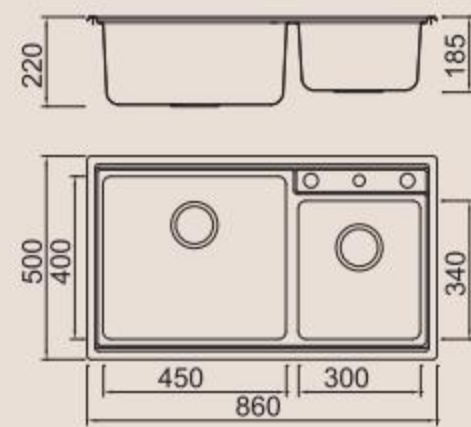

BL-729L/R

Installation method

Size/ 860X500mm
Depth/ 220mm
Surface/ Matt
Thickness/ 0.8mm
Material/SUS304#