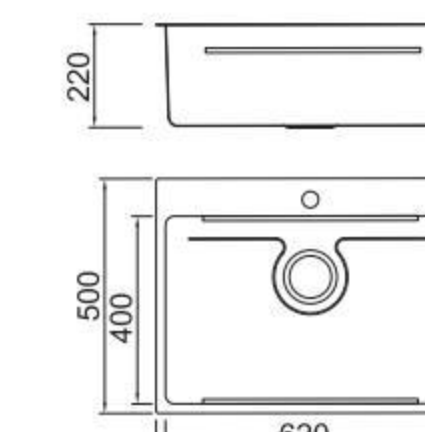

BL-685B
Installation method

ICHTOGRAPHY