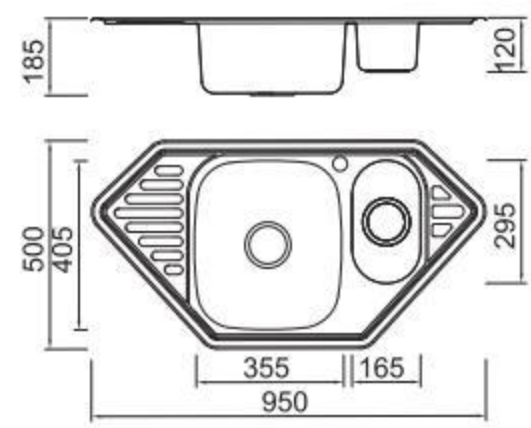

BL-872
Installation method

Size/ 950X500mm
Depth/ 185mm
Surface /Satin /Polish /
Ele-pearl /Dekor /Linen
Thickness/ 0.6~0.8mm
Material/SUS304#