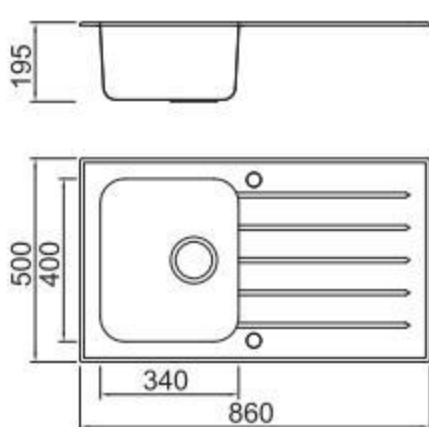

ICHOGRAPHY