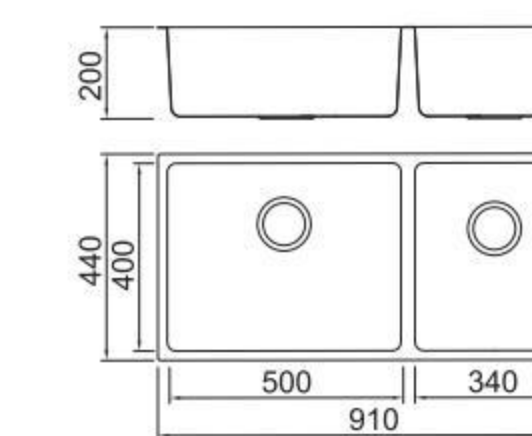

Size/ 910X440mm
Depth/ 200mm
Surface/ Matt
Thickness/ 0.8~1.0mm
Material/SUS304#