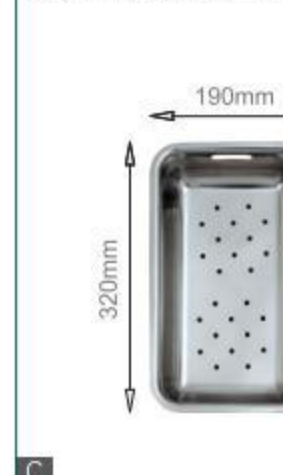

Crockery basket (※equipped with)

MODEL/BL-510
SIZE/190X320mm