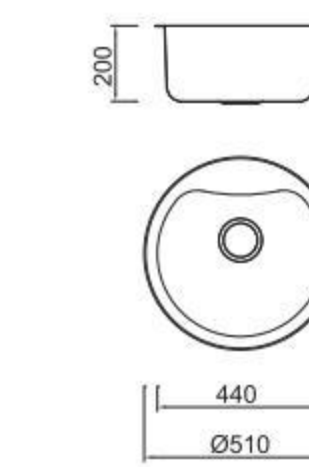

Size/Ø510mm
Depth/ 200mm
Surface/ Satin
Thickness/ 0.8mm
Material/SUS304#

Size/Ø510mm
Depth/ 200mm
Surface/ Gold/PVD
Thickness/ 0.8mm
Material/SUS304#

BOLANG RUSSIA STYLE
Stainless steel

SPECIFICATION
Colour/Finish