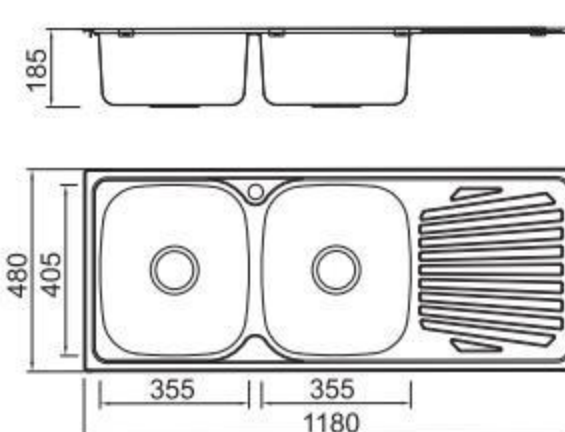

Size/ 1180X480mm
Depth/ 185mm
Surface /Satin /Polish /
Ele-pearl /Dekor /Linen
Thickness/ 0.8mm
Material/SUS304#