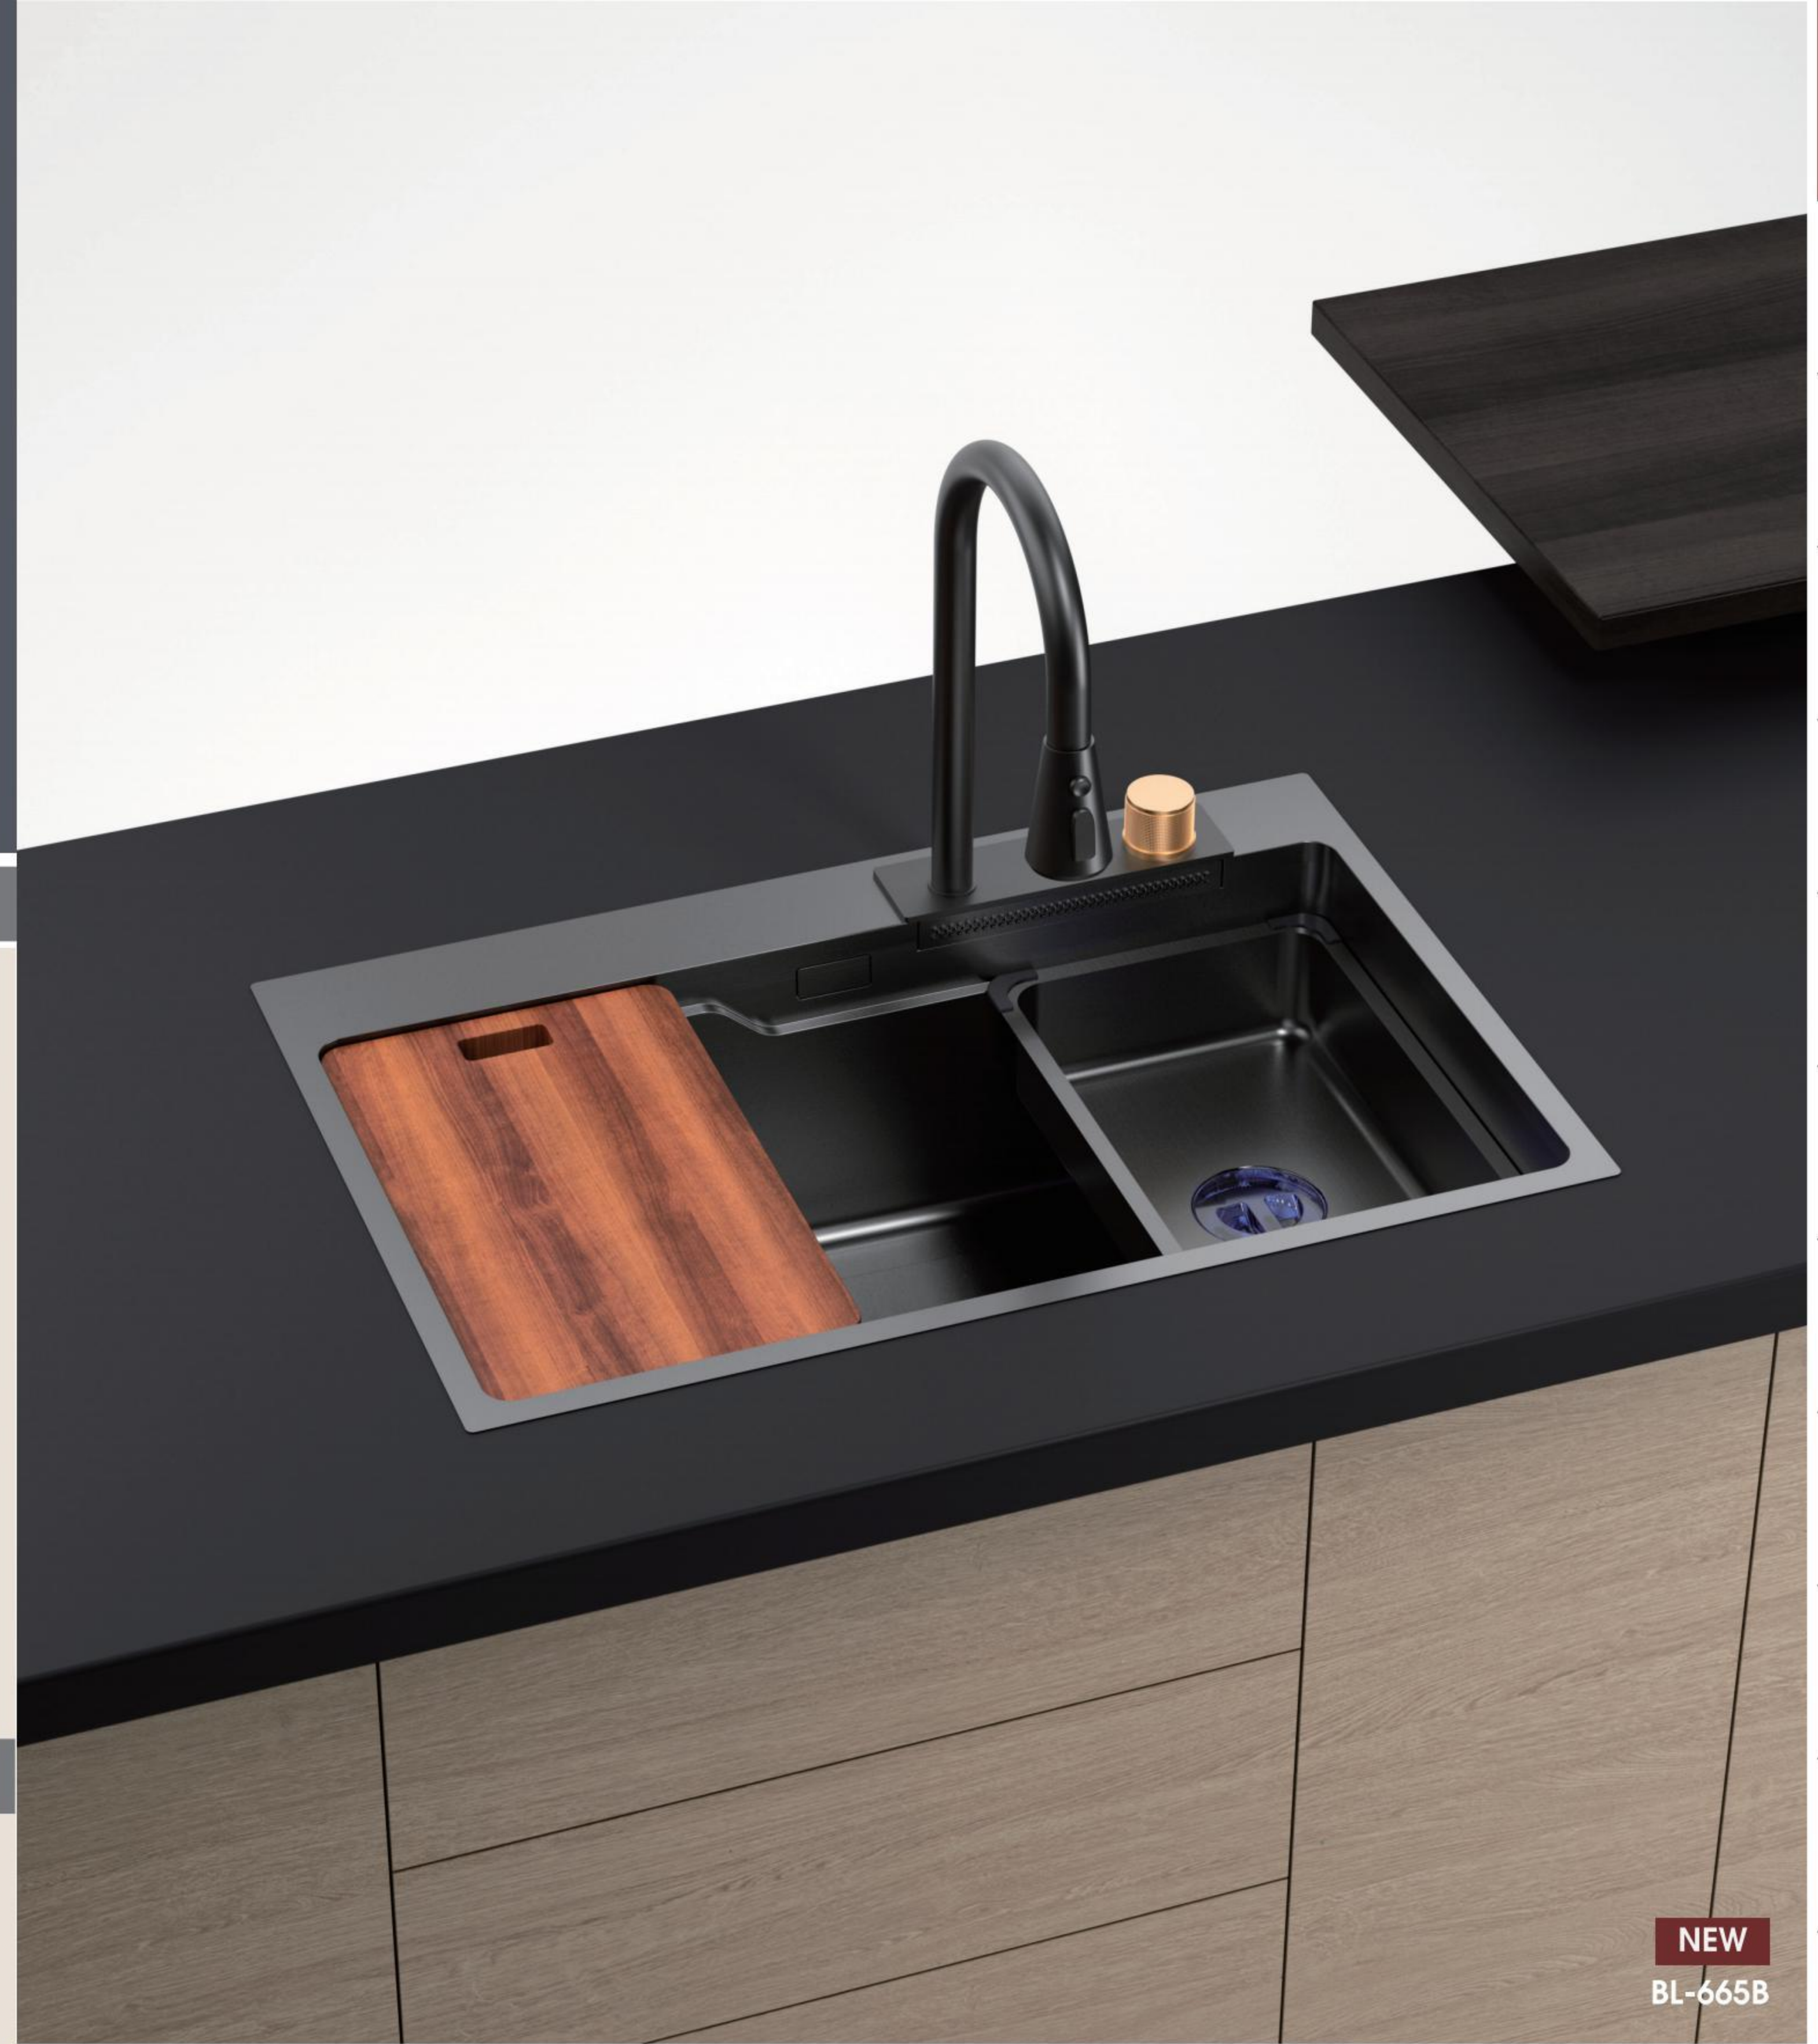

Size/ 760X500mm
Depth/ 230mm
Surface/ Copper/PVD
Thickness/ 0.8~1.0mm
Material/SUS304#

NEW
BL-665B

Included accessories

Cutting board with scope of supply	Crockery basket and stack	Crockery basket and stack	Crockery basket and stack	Crockery basket and stack	Crockery basket and stack	Drain
MODEL/BL-211 SIZE/400X240x20mm	MODEL/BL-517 SIZE/230X398X55mm	MODEL/BL-302 SIZE/397X270X80mm	MODEL/BL-351 SIZE/325X260X80mm	MODEL/BL-321 SIZE/300X95mm	MODEL/BL-322 SIZE/380X260mm	MODEL/BL-496