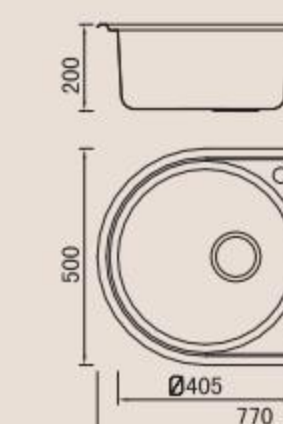

Radius 20mm
Glass
Hand - Made
RV Sink
Rome

Russia style

- 1.Russia series has a new one-piece design,with fine line,excellent corner processing,and the delicate details.The series are well received from the eastern Europe,such as Poland.
- 2.Complete accessories,easy operation.
- 3.High flatness.

Radius 20mm
Glass
Hand - Made
RV Sink
Rome

Russia style

- 1.Russia series has a new one-piece design,with fine line,excellent corner processing,and the delicate details.The series are well received from the eastern Europe,such as Poland.
- 2.Complete accessories,easy operation.
- 3.High flatness.

BOLANG RUSSIA STYLE
Stainless steel

SPECIFICATION
Colour/Finish

BOLANG RUSSIA STYLE
Stainless steel

SPECIFICATION
Colour/Finish

BOLANG RUSSIA STYLE
Stainless steel

SPECIFICATION
Colour/Finish

ICHTNOGRAPHY

Arc.

Round

One Piece

Welding

Lay on

BL-830A
Installation method

Size/Ø422mm
Depth/ 180mm
Surface /Satin /Polish /
Ele-pearl /Dekor /Linen
Thickness/ 0.6~0.8mm
Material/SUS304#

ICHTNOGRAPHY

BL-830B
Installation method

Size/Ø490mm
Depth/ 180mm
Surface /Satin /Polish /
Ele-pearl /Dekor /Linen
Thickness/ 0.6~0.8mm
Material/SUS304#

ICHTNOGRAPHY

BL-857
Installation method

Size/Ø510mm
Depth/ 185mm
Surface /Satin /Polish /
Ele-pearl /Dekor /Linen
Thickness/ 0.6~0.8mm
Material/SUS304#

BL-904
Installation method

Size/ 580X450mm
Depth/ 175mm
Surface /Satin /Polish /
Ele-pearl /Dekor /Linen
Thickness/ 0.6~0.8mm
Material/SUS304#

BL-859
Installation method

Size/ 770X500mm
Depth/ 200mm
Surface /Satin /Polish /
Ele-pearl /Dekor /Linen
Thickness/ 0.6~0.8mm
Material/SUS304#

Russia

Single

Double

Domestic

Accessories

BOLANG RUSSIA STYLE
Stainless steel

SPECIFICATION
Colour/Finish

BOLANG RUSSIA STYLE
Stainless steel