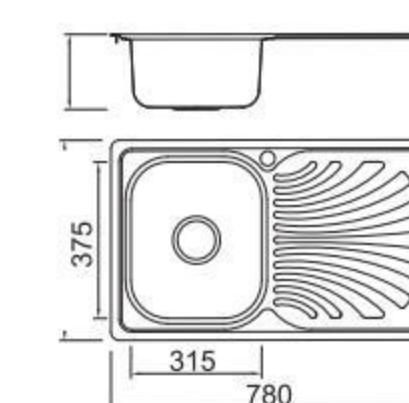

Size/ 780X480mm
Depth/ 180mm
Surface /Satin /Polish /
Ele-pearl /Dekor /Linen
Thickness/ 0.6~0.8mm
Material/SUS304#