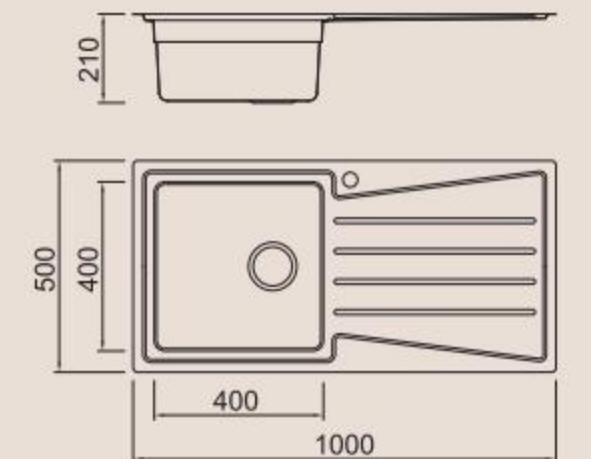

BL-667
Installation method

Size/ 1000X500mm
Depth/ 205mm
Surface/ Matt
Thickness/ 1.2mm
Material/SUS304#

Included accessories

Cutting board with scope of supply

Cutting board with scope of supply

Cutting board with scope of supply