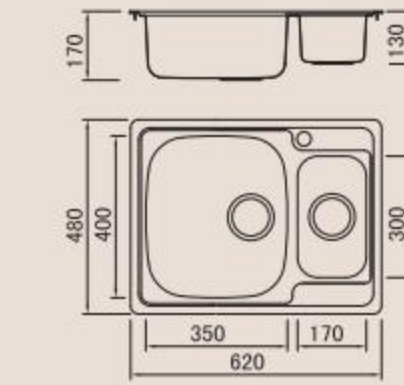

BL-876
Installation method

Size/ 615X500mm
Depth/ 185mm
Surface /Satin /Polish /
Ele-pearl /Dekor /Linen
Thickness/ 0.6~0.8mm
Material/SUS304#