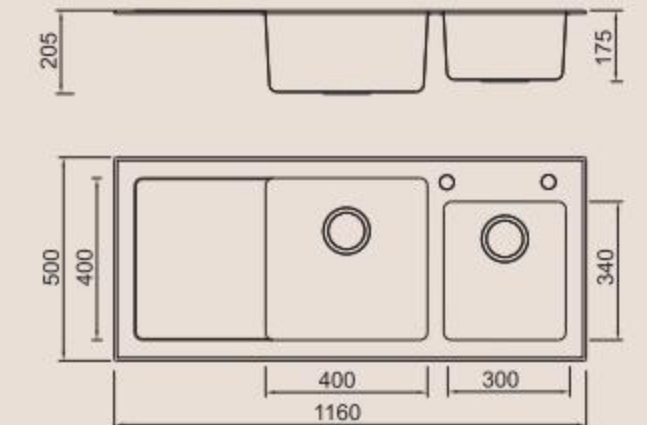

BL-766

Installation method

Size/ 1160X500mm
Depth/ 200mm
Surface/ Matt
Thickness/ 0.8mm
Material/SUS304#

Included accessories

Cutting board with scope of supply

Cutting board with scope of supply

Crockery basket (※equipped with)