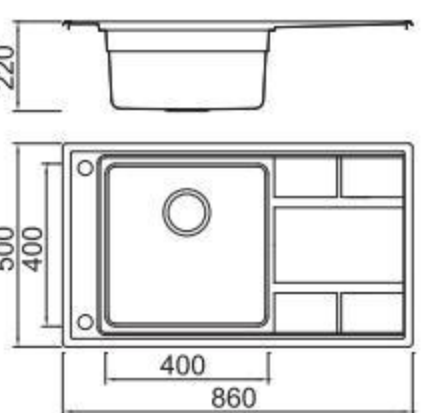

Installation method

Size/ 860X500mm
Depth/ 220mm
Surface/ Satin
Thickness/ 0.8mm
Material/SUS304#

ICHTNOGRAPHY