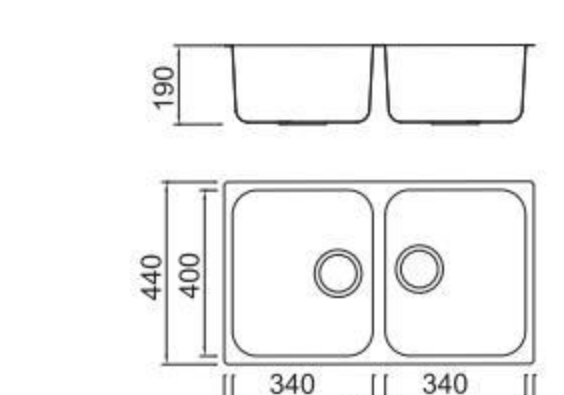

Radius 20mm

Glass

Hand - Made

RV Sink

Rome

Rome style

- 1."Modern luxury" is no longer to show off, but a perfect combination of high-end quality, modern, fationate, functional and the practical. ROME series is(gorgeously)showing excellent quality, elegance and good looking descent to the world.
- 2.Perfect high flatness, complete accessonries and easy operation.
- 3.SUS 304 stainless steel plate,with smooth, shining and strong sand sense.Complete accessones and super practical.
- 4.Smooth material. wonderful texture,high flatness.
- 5.Smooth shining drainer processing.
- 6.Modern style,multi-functional and good quality.
- 7.Classic modern design,excellent quality.

BL-622

Rome style

- 1."Modern luxury" is no longer to show off, but a perfect combination of high-end quality, modern, fationate, functional and the practical. ROME series is(gorgeously)showing excellent quality, elegance and good looking descent to the world.
- 2.Perfect high flatness, complete accessonries and easy operation.
- 3.SUS 304 stainless steel plate,with smooth, shining and strong sand sense.Complete accessones and super practical.
- 4.Smooth material. wonderful texture,high flatness.
- 5.Smooth shining drainer processing.
- 6.Modern style,multi-functional and good quality.
- 7.Classic modern design,excellent quality.

BL-985

BOLANG ROME STYLE
Stainless steel

SPECIFICATION
Colour/Finish

BOLANG ROME STYLE
Stainless steel

SPECIFICATION
Colour/Finish

BOLANG ROME STYLE
Stainless steel

SPECIFICATION
Colour/Finish

BOLANG ROME STYLE
Stainless steel

SPECIFICATION
Colour/Finish

Arc.

Round

One Piece

Welding

Lay on

Russia

Single

Double

Domestic

Accessories

Radius 20mm

Glass

Hand - Made

RV Sink

Rome

Arc.

Round

One Piece

Welding

Lay on

Russia

Single

Double