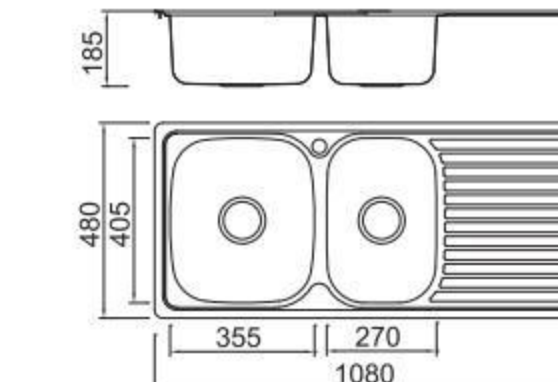

Size/ 1080X480mm
Depth/ 185mm
Surface /Satin /Polish /
Ele-pearl /Dekor /Linen
Thickness/ 0.6~0.8mm
Material/SUS304#