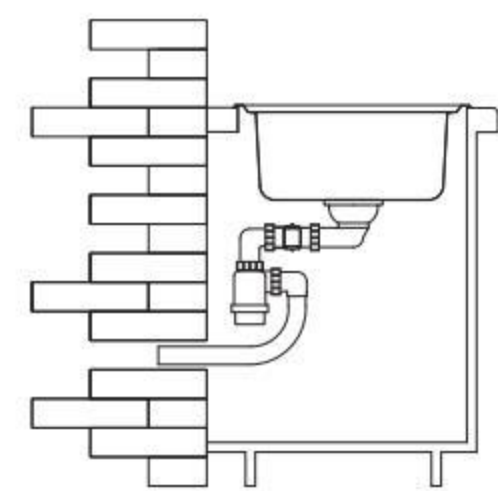

ICHTNOGRAPHY