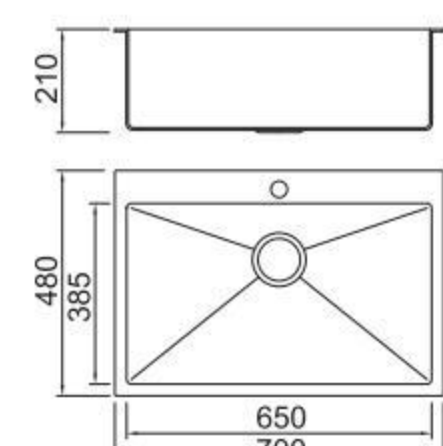

ICHTNOGRAPHY

BL-7602
Installation method

Size/ 810X450mm
Depth/ 210mm
Surface/ Satin
Thickness/ 1.2mm
Material/SUS304#

ICHTNOGRAPHY

Included accessories

Cutting board with scope of supply

Crockery basket and stack