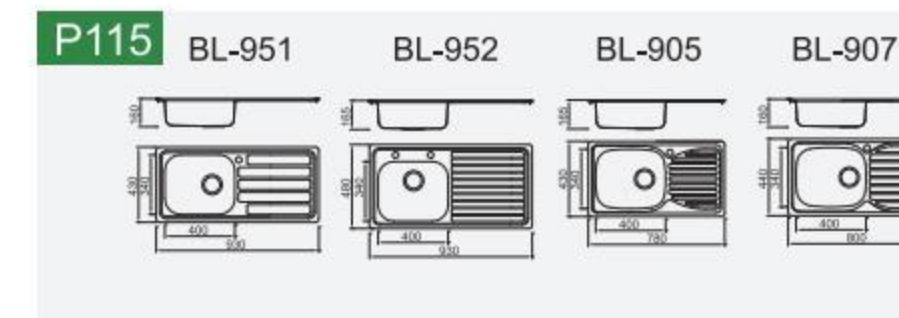

CONTENTS Stainless steel

RV Sink

Rome

Arc.

Round.

One piece

Welding