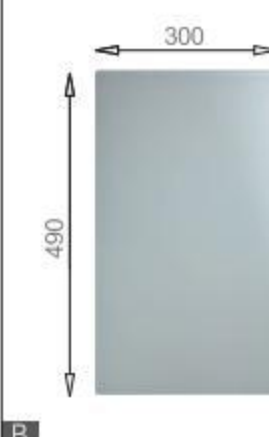

Soap dispenser

MODEL/BL-574
SIZE/490X250mm

MODEL/BL-575A
SIZE/490X300X5mm

MODEL/BL-575B
SIZE/490X300X5mm

MODEL/BL-517
SIZE/398X230mm

MODEL/BL-510
SIZE/320X190mm

MODEL/BL-501
SIZE/320X195mm

MODEL/BL-595