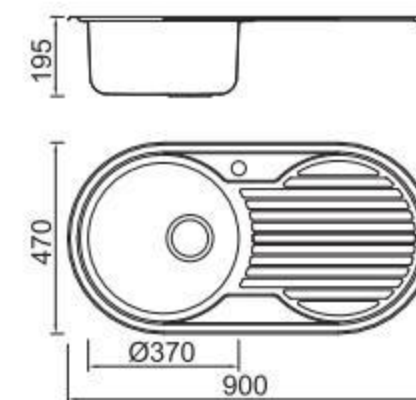

BOLANG ROUND STYLE Stainless steel

ICHTNOGRAPHY

BOLANG ROUND STYLE Stainless steel

ICHTNOGRAPHY

SPECIFICATION Colour/Finish

BL-831 Installation method

Size/ 900X470mm
Depth/ 195mm
Surface /Satin /Polish /
Ele-pearl /Dekor /Linen
Thickness/ 0.6~0.8mm
Material/SUS304#