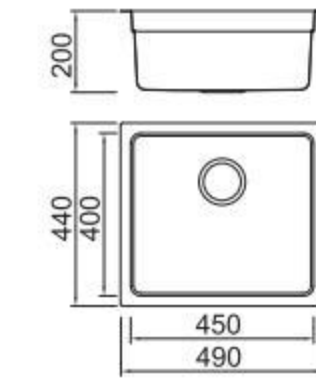

ICHTNOGRAPHY