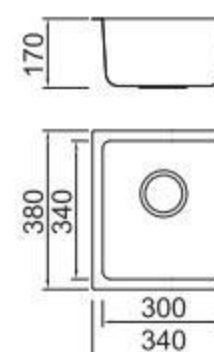

BL-793
Installation method

Size/ 440X440mm
Depth/ 200mm
Surface/ Matt
Thickness/ 0.8-1.0mm
Material/SUS304#

ICHTNOGRAPHY