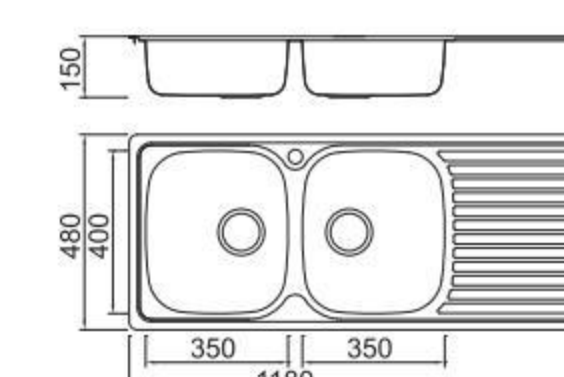

Size/ 1080X480mm
Depth/ 140mm
Surface /Satin /Polish /
Ele-pearl /Dekor /Linen
Thickness/ 0.6~0.8mm
Material/SUS304#

Size/ 1180X480mm
Depth/ 150mm
Surface /Satin /Polish /
Ele-pearl /Dekor /Linen
Thickness/ 0.6~0.8mm
Material/SUS304#