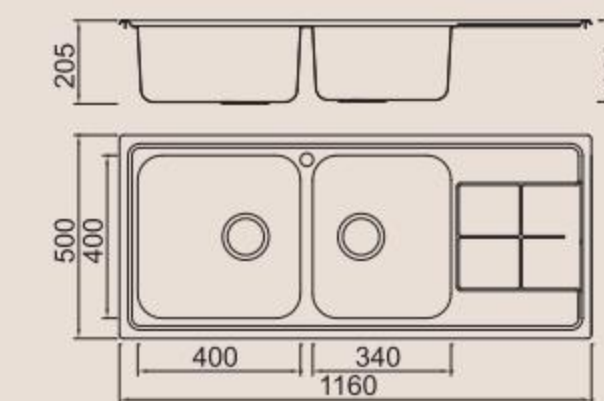

BL-893

Installation method

Size/ 1160X500mm
Depth/ 205mm
Surface /Satin /Polish / Ele-pearl /Dekor /Linen
Thickness/ 0.8mm
Material/SUS304#