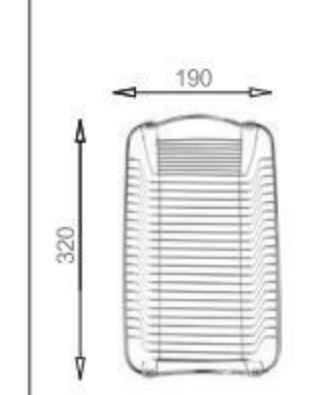

MODEL/BL-574
SIZE/490X250mm

MODEL/BL-575A
SIZE/490X300X5mm

MODEL/BL-575B
SIZE/490X300X5mm

MODEL/BL-510
SIZE/320X190mm

MODEL/BL-501
SIZE/320X195mm

MODEL/BL-595

GLASS SINK

The glass panel series highlighting the temperament of the "fashion".Product flatness,the curvature of each of the basin body,are demanding in the details,so you can enjoy the ultimate in quality of life.Glass sink series reveal "modern style".With fine countertop.Bolang focus on flatness,curvature of bowl,and every details,so that you can enjoy highly taste full life.