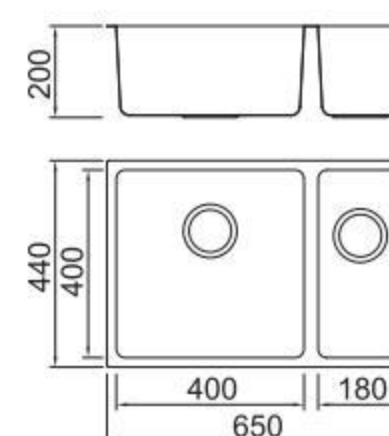

SPECIFICATION
Colour/Finish

BOLANG RADIUS 20MM STYLE
Stainless steel

SPECIFICATION
Colour/Finish

BOLANG RADIUS 20MM STYLE
Stainless steel

SPECIFICATION
Colour/Finish

BL-675
Installation
method

ICHTNOGRAPHY

Size/ 650X440mm
Depth/ 200mm
Surface/ Matt
Thickness/ 0.8~1.0mm
Material/SUS304#