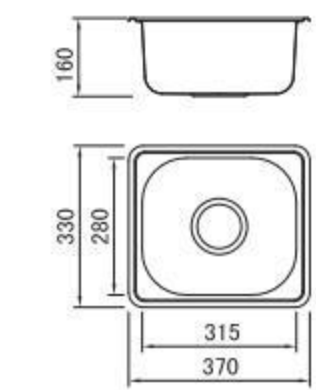

BOLANG SINGLE STYLE
Stainless steel

BL-602

Installation method

Size/ 370X330mm
Depth/ 160mm
Surface /Satin /Polish /
Ele-pearl /Dekor /Linen
Thickness/ 0.6~0.8mm
Material/SUS304#