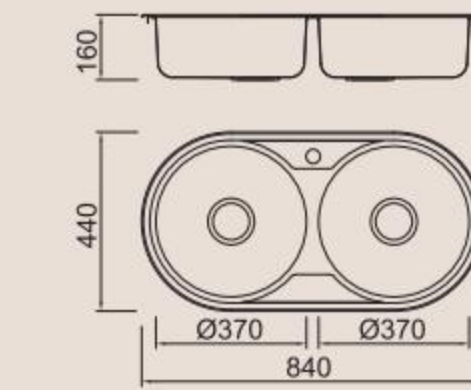

Size/ 840X440mm
Depth/ 160mm
Surface /Satin /Polish / Ele-pearl /Dekor /Linen
Thickness/ 0.6mm
Material/SUS304#