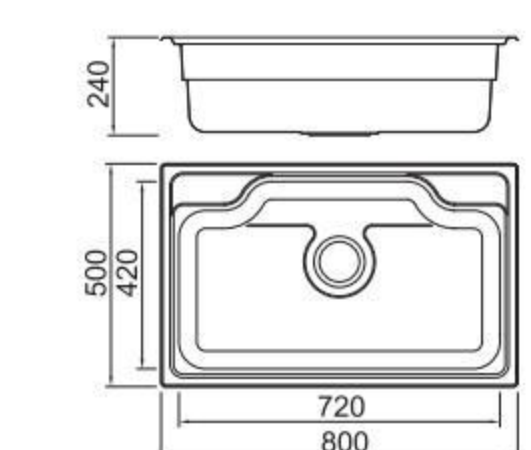

BL-634
Installation method

ICHTNOGRAPHY

Size/ 800X500mm
Depth/ 240mm
Surface/ Satin
Thickness/ 0.8~1.0mm
Material/SUS304#

BOLANG RADIUS 20MM STYLE
Stainless steel

SPECIFICATION
Colour/Finish

BOLANG RADIUS 20MM STYLE
Stainless steel

SPECIFICATION
Colour/Finish