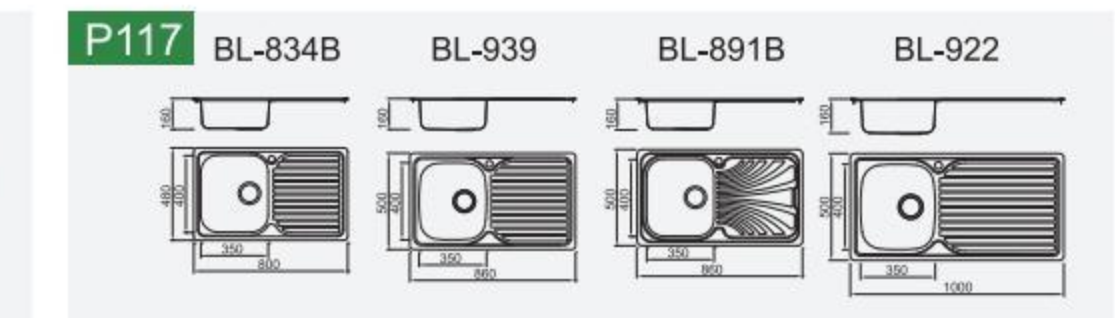

CONTENTS Stainless steel

RV Sink

Rome

Arc.

Round.

One piece

Welding