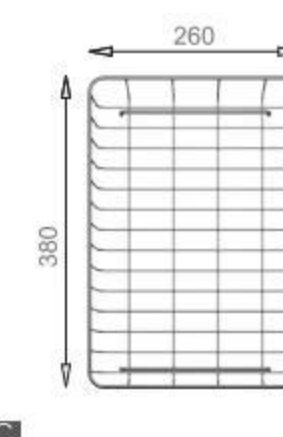

Crockery basket
and stack

Crockery basket
and stack

Drain

Drain

MODEL/BL-212
SIZE/400X240x20mm

MODEL/BL-321
SIZE/300X95mm

MODEL/BL-322
SIZE/380X260mm

MODEL/BL-496