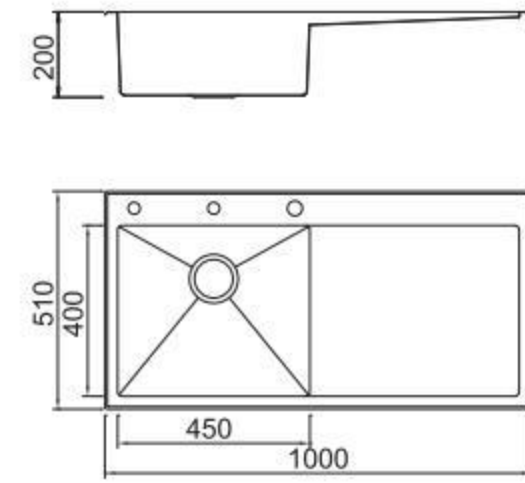

ICHOGRAPHY

Size/ 780X510mm
Depth/ 200mm
Surface/ Satin
Thickness/ 1.2mm
Material/SUS304#

Right Angles

BL-733
Installation method

ICHOGRAPHY

Size/ 1000X510mm
Depth/ 200mm
Surface/ Satin
Thickness/ 1.2mm
Material/SUS304#