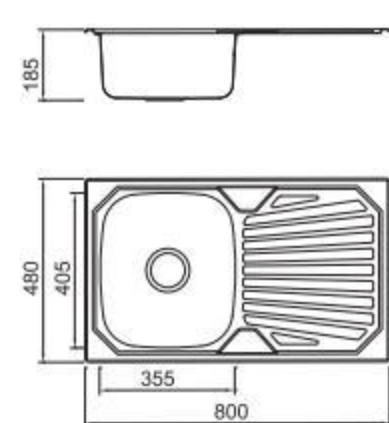

Size/ 800X480mm
Depth/ 185mm
Surface /Satin /Polish /
Ele-pearl /Dekor /Linen
Thickness/ 0.8mm
Material/SUS304#