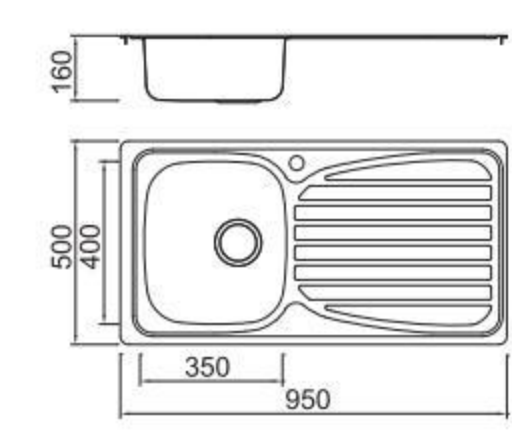

Size/ 980X510mm
Depth/ 165mm
Surface /Satin /Polish /
Ele-pearl /Dekor /Linen
Thickness/ 0.6~0.7mm
Material/SUS304#

Size/ 950X500mm
Depth/ 160mm
Surface /Satin /Polish /
Ele-pearl /Dekor /Linen
Thickness/ 0.6~0.7mm
Material/SUS304#