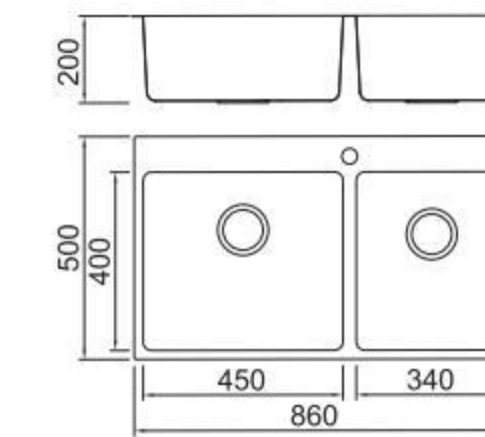

Size/ 860X500mm
Depth/ 200mm
Surface/ Matt
Thickness/ 0.8~1.0mm
Material/SUS304#

BOLANG RADIUS 20MM STYLE
Stainless steel

SPECIFICATION
Colour/Finish

BOLANG RADIUS 20MM STYLE
Stainless steel

SPECIFICATION
Colour/Finish