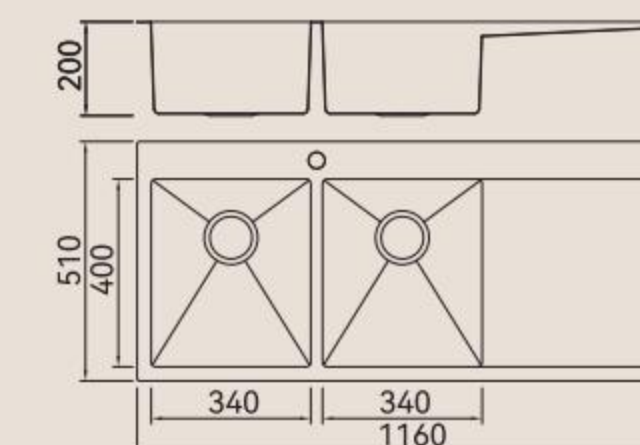

Installation method

Size/ 1160X510mm
Depth/ 200mm
Surface/ Satin
Thickness/ 3.0mm/1.2mm
Material/SUS304#

Included accessories

Cutting board with scope of supply

Crockery basket and stack

Crockery basket and stack