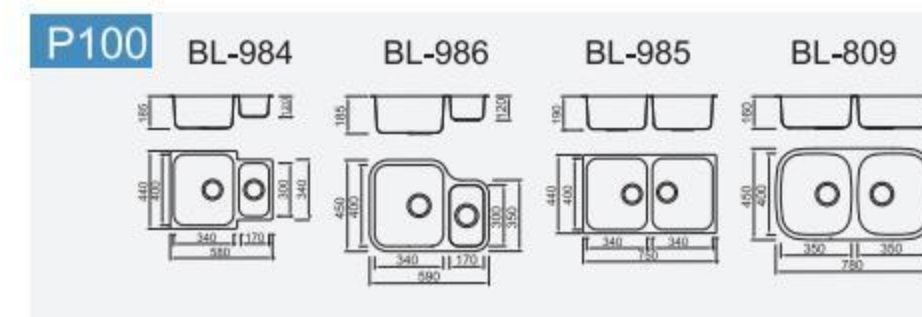

CONTENTS Stainless steel

RV Sink

Rome

Arc.

Round.

One piece

Welding