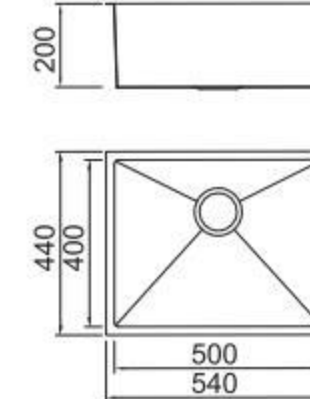

Size/ 540X440mm
Depth/ 200mm
Surface/ Satin
Thickness/ 1.2mm
Material/SUS304#