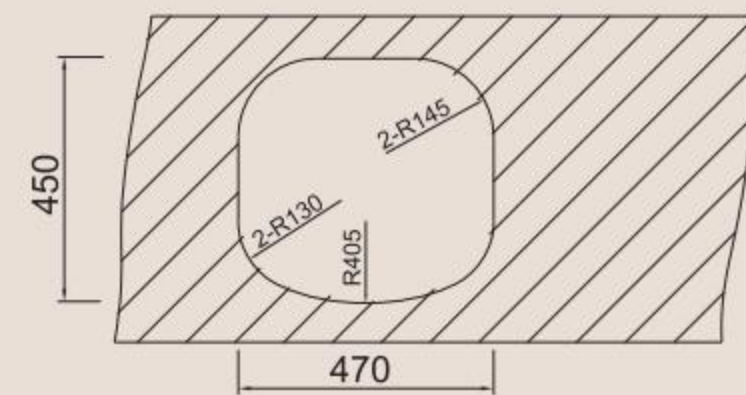

Radius 20mm

Glass

Hand - Made

RV Sink

Rome

Single Style

1. Single series is compact and flexible. widely used in the garden, beach and barbecue. single series enrich delight, convenience in your life.
2. Super practicality, competitive price.
3. Automatic waste design, excellent water falling devise.
4. Excellent function, modern design.
5. High flatness.
6. Convenient fashion.
7. Reasonable function, easy operation.
8. Mooth material, wonderful texture.
9. Good quality, complete functions.

Radius 20mm

Glass

Hand - Made

RV Sink

Rome

Single Style

1. Single series is compact and flexible. widely used in the garden, beach and barbecue. single series enrich delight, convenience in your life.
2. Super practicality, competitive price.
3. Automatic waste design, excellent water falling devise.
4. Excellent function, modern design.
5. High flatness.
6. Convenient fashion.
7. Reasonable function, easy operation.
8. Mooth material, wonderful texture.
9. Good quality, complete functions.

SGNIWARD NOITALLATSNI
Installation drawings

BOLANG SINGLE STYLE
Stainless steel

SPECIFICATION
Colour/Finish

BOLANG SINGLE STYLE
Stainless steel

SPECIFICATION
Colour/Finish

ICHTNOGRAPHY

BOLANG SINGLE STYLE
Stainless steel

BL-602

Installation method

Size/ 370X330mm
Depth/ 160mm
Surface /Satin /Polish /
Ele-pearl /Dekor /Linen
Thickness/ 0.6~0.8mm
Material/SUS304#

ICHTNOGRAPHY

BOLANG SINGLE STYLE
Stainless steel

BL-604

Installation method

Size/ 480X430mm
Depth/ 180mm
Surface /Satin /Polish /
Ele-pearl /Dekor /Linen
Thickness/ 0.6~0.8mm
Material/SUS304#

ICHTNOGRAPHY

BOLANG SINGLE STYLE
Stainless steel

BL-603

Installation method