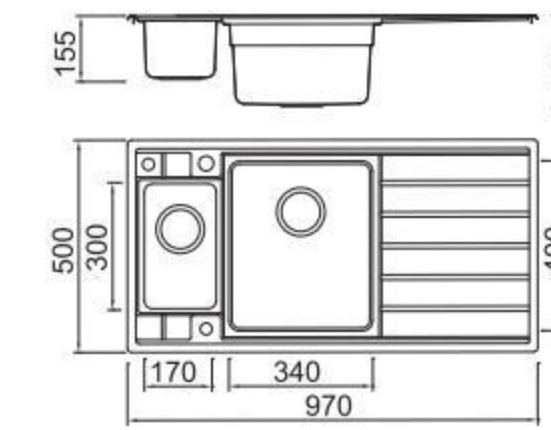

BL-724
Installation method

Size/ 970X500mm
Depth/ 215mm
Surface/ Satin
Thickness/ 0.8mm
Material/SUS304#

ICHTNOGRAPHY