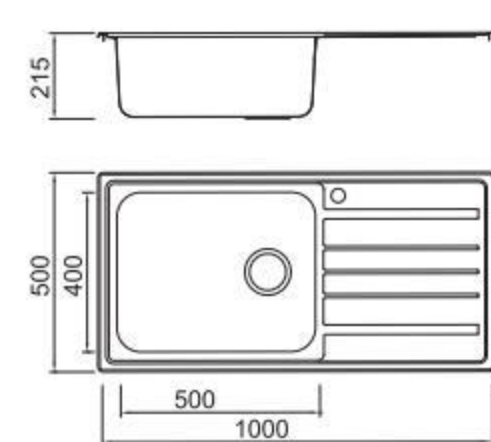

BL-821
Installation method

ICHTOGRAPHY

Size/ 1000X500mm
Depth/ 215mm
Surface /Satin /Polish /
Ele-pearl /Dekor /Linen
Thickness/ 0.8mm
Material/SUS304#