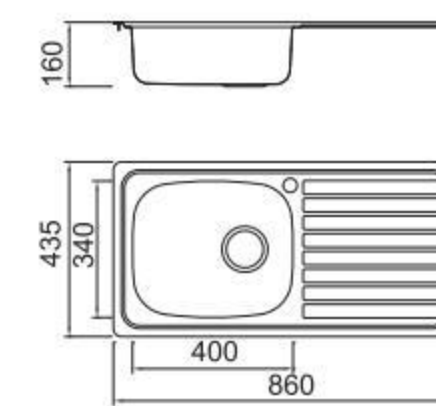

Size/ 780X430mm
Depth/ 165mm
Surface /Satin /Polish /
Ele-pearl /Dekor /Linen
Thickness/ 0.6~0.7mm
Material/SUS304#

Size/ 860X435mm
Depth/ 160mm
Surface /Satin /Polish /
Ele-pearl /Dekor /Linen
Thickness/ 0.6~0.7mm
Material/SUS304#