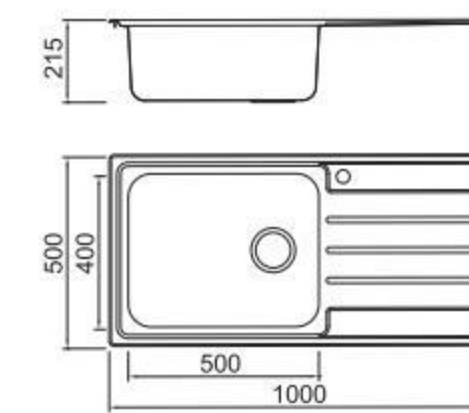

BL-837
Installation method

ICHTOGRAPHY

Size/ 1000X500mm
Depth/ 215mm
Surface /Satin /Polish /
Ele-pearl /Dekor /Linen
Thickness/ 0.8mm
Material/SUS304#