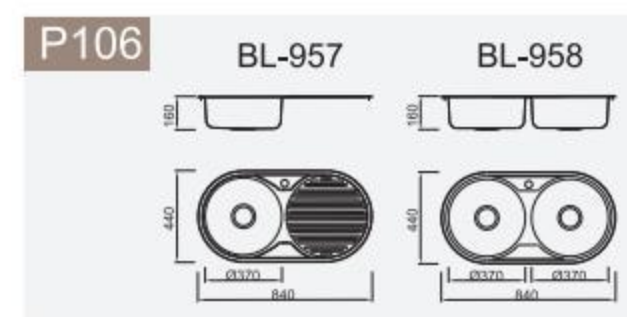

CONTENTS Stainless steel

RV Sink

Rome

Arc.

Round.

One piece

Welding