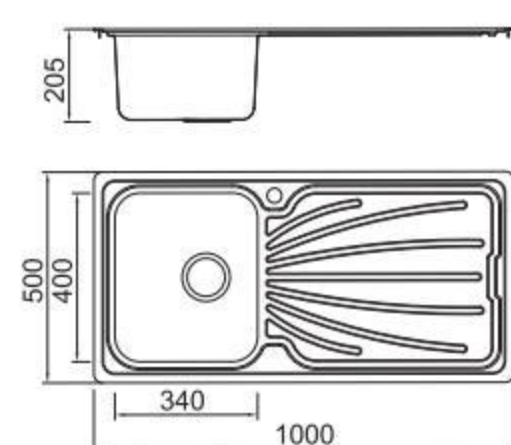

Size/ 1000X500mm
Depth/ 205mm
Surface /Satin /Polish /
Ele-pearl /Dekor /Linen
Thickness/ 0.6~0.8mm
Material/SUS304#