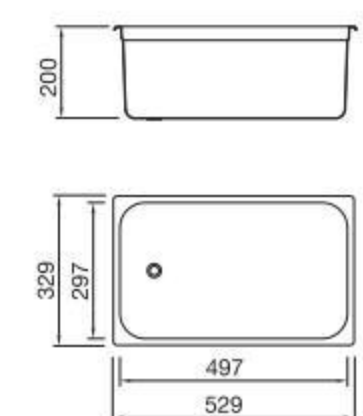

Double

Domestic

Accessories

BL-623
Installation method

Size/ 529X329mm
Depth/ 200mm
Surface /Satin /Polish /
Ele-pearl /Dekor /Linen
Thickness/ 0.6~0.8mm
Material/SUS304#

BL-624
Installation method

Size/ 500X500mm
Depth/ 180 mm
Surface /Satin /Polish /
Ele-pearl /Dekor /Linen
Thickness/ 0.6~0.8mm
Material/SUS304#