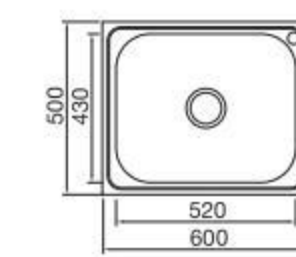

ICHTNOGRAPHY

BL-963

Installation method

Size/ 1000X500mm
Depth/ 780mm
Surface/ Matt
Thickness/ 0.6mm
Material/SUS304#