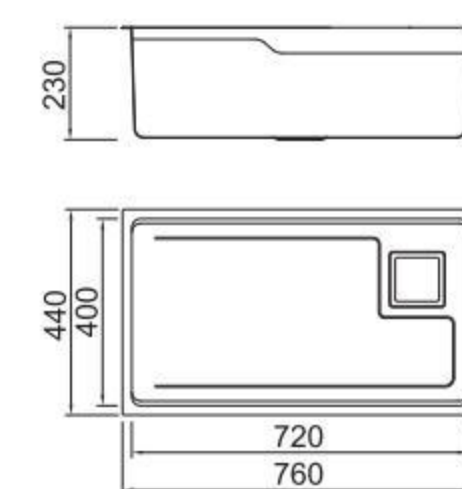

SPECIFICATION
Colour/Finish

BOLANG RADIUS 20MM STYLE
Stainless steel

SPECIFICATION
Colour/Finish

BL-652

Installation method

ICHTNOGRAPHY

Size/ 760X440mm
Depth/ 230mm
Surface/ Matt
Thickness/ 0.8~1.0mm
Material/SUS304#