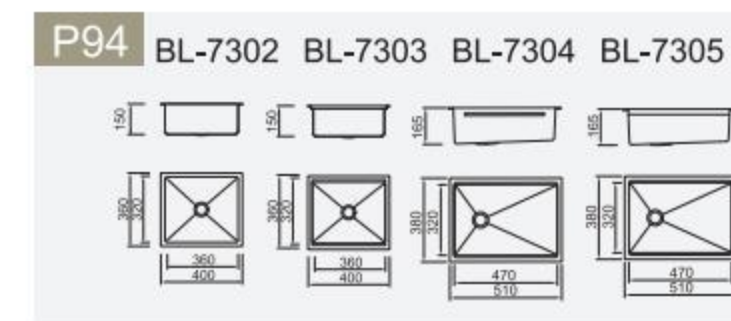

CONTENTS Stainless steel

RV Sink

Rome

Arc.

Round.

One piece

Welding