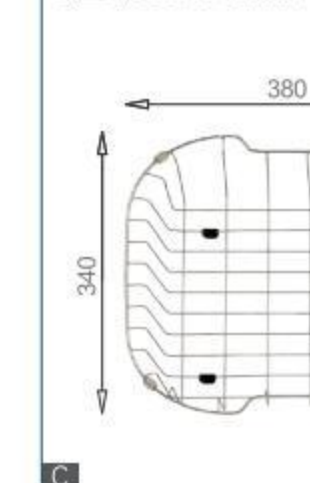

Included accessories

Cutting board
with scope of supply

MODEL/BL-571
SIZE/440X240X20mm

Crockery basket
and stack

MODEL/BL-514
SIZE/320X190mm

Crockery basket
and stack

MODEL/BL-559
SIZE/380X340mm

Soap dispenser