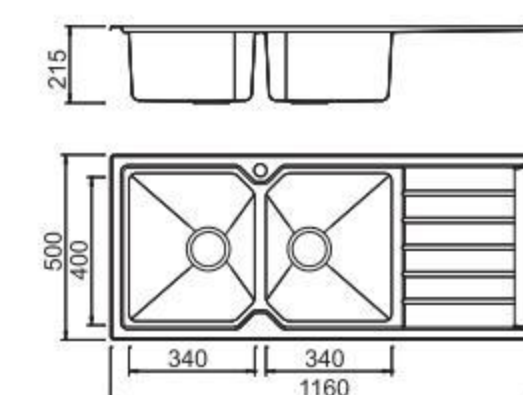

BL-659
Installation method

Size/ 1160X500mm
Depth/ 215mm
Surface/ Satin
Thickness/ 0.8mm
Material/SUS304#

ICHTNOGRAPHY