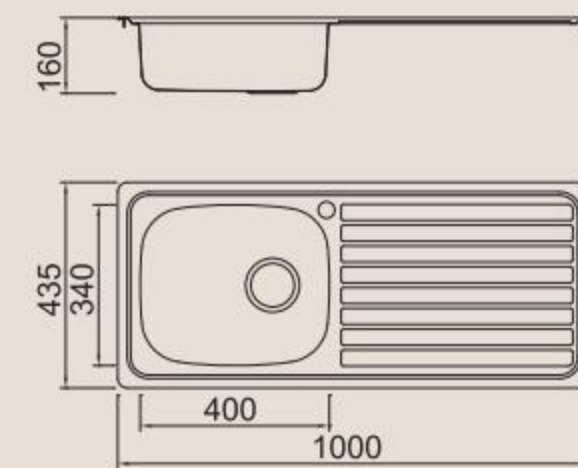

ICHTNOGRAPHY