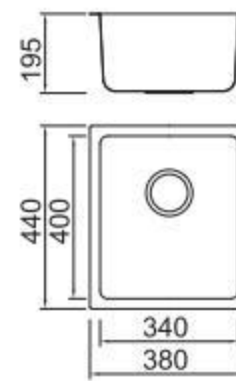

ICHTNOGRAPHY