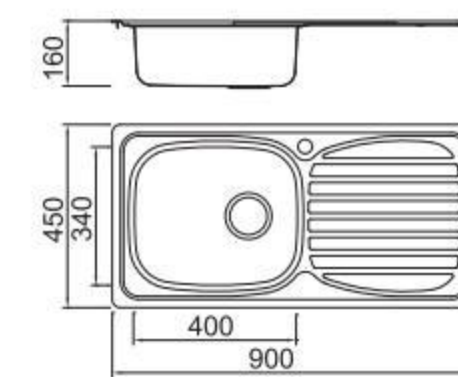

SPECIFICATION Colour/Finish

BL-931L Installation method

Size/ 800X500mm
Depth/ 160mm
Surface /Satin /Polish /
Ele-pearl /Dekor /Linen
Thickness/ 0.6~0.7mm
Material/SUS304#

SPECIFICATION Colour/Finish

BL-906B Installation method

Size/ 900X450mm
Depth/ 160mm
Surface /Satin /Polish /
Ele-pearl /Dekor /Linen
Thickness/ 0.6~0.7mm
Material/SUS304#