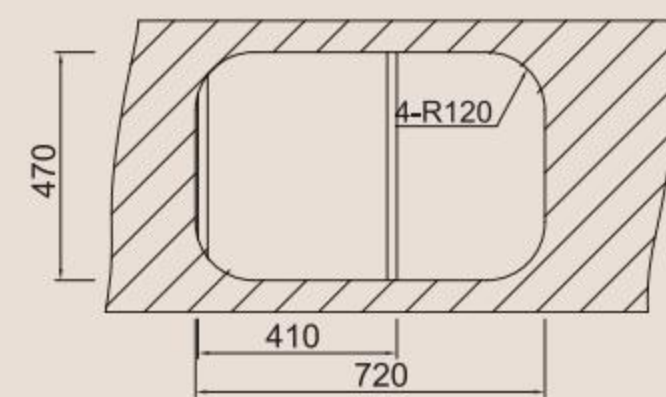

ICHTNOGRAPHY