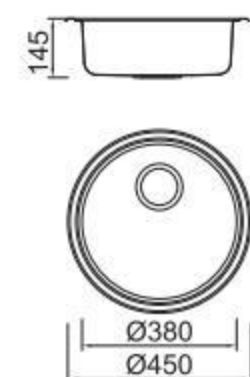

BL-900
Installation method

ICHTNOGRAPHY

Size/Ø450mm
Depth/ 145mm
Surface /Satin /Polish /
Ele-pearl /Dekor /Linen
Thickness/ 0.6~0.8mm
Material/SUS304#