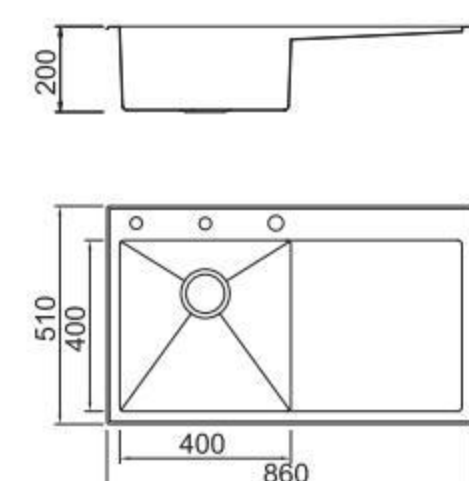

BOLANG HAND-MADE STYLE
Stainless steel

SPECIFICATION
Colour/Finish

BOLANG HAND-MADE STYLE
Stainless steel

SPECIFICATION
Colour/Finish

Right Angles

BL-732
Installation method

ICHOGRAPHY

Size/ 860X510mm
Depth/ 200mm
Surface/ Satin
Thickness/ 1.2mm
Material/SUS304#