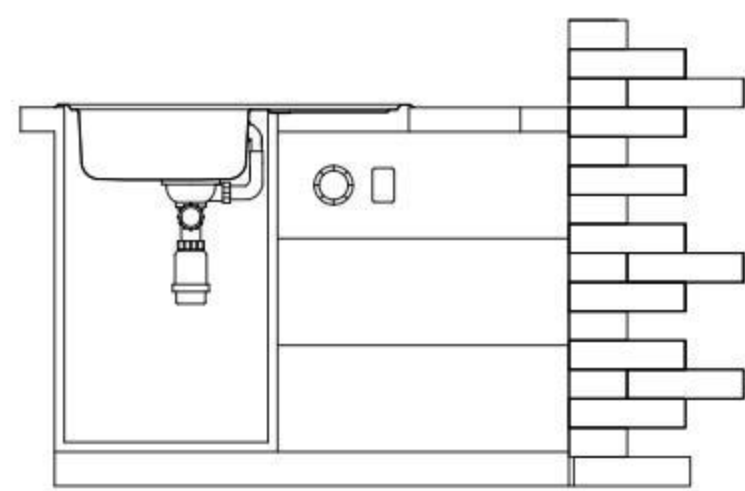

ICHOGRAPHY