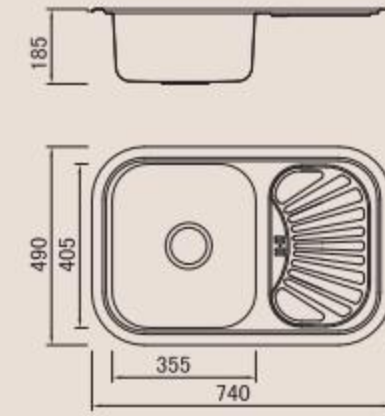

Radius 20mm

Glass

Hand - Made

RV Sink

Rome

Arc.

Round

One Piece

Welding

Lay on

Russia

Single

Double

Domestic

Accessories

Russia style

- 1.Russia series has a new one-piece design,with fine line,excellent corner processing,and the delicate details.The series are well received from the eastern Europe,such as Poland.
- 2.Complete accessories,easy operation.
- 3.High flatness.

BOLANG RUSSIA STYLE
Stainless steel

SPECIFICATION
Colour/Finish

ICHOGRAPHY

BL-881
Installation
method

Size/ 740X490mm
Depth/ 185mm
Surface /Satin /Polish /
Ele-pearl /Dekor /Linen
Thickness/ 0.6~0.8mm
Material/SUS304#

ICHOGRAPHY

ICHOGRAPHY

Radius 20mm

Glass

Hand - Made

RV Sink

Rome

Arc.

Round

One Piece

Welding

Lay on

Russia

Single

Double

Domestic

Accessories

Russia style

- 1.Russia series has a new one-piece design,with fine line,excellent corner processing,and the delicate details.The series are well received from the eastern Europe,such as Poland.
- 2.Complete accessories,easy operation.
- 3.High flatness.