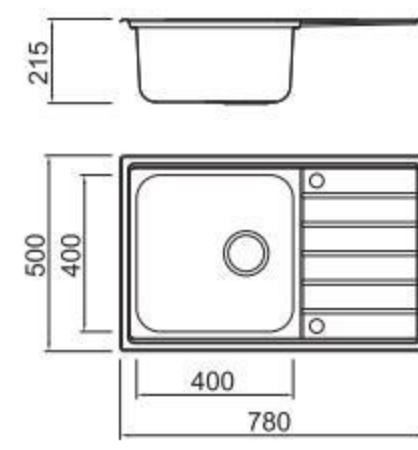

Size/ 780X500mm
Depth/ 215mm
Surface /Satin /Polish /
Ele-pearl /Dekor /Linen
Thickness/ 0.8mm
Material/SUS304#