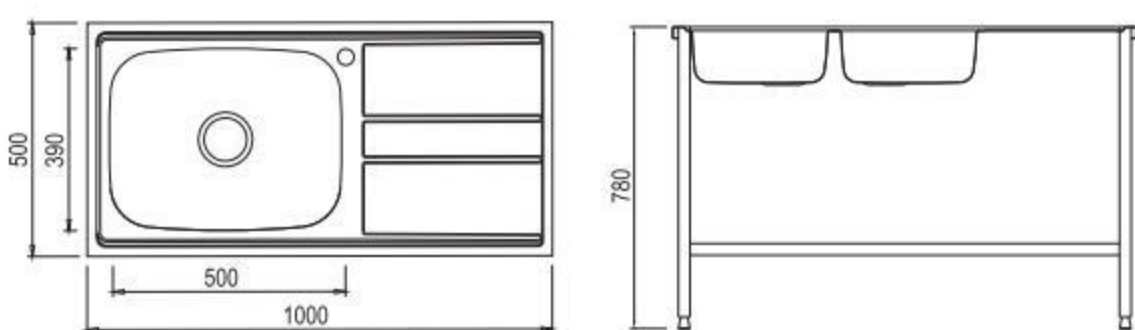

ICHTNOGRAPHY

BL-960

Installation method

Size/ 600X500mm
Depth/ 780mm
Surface/ Matt
Thickness/ 0.6mm
Material/SUS304#

ICHTNOGRAPHY