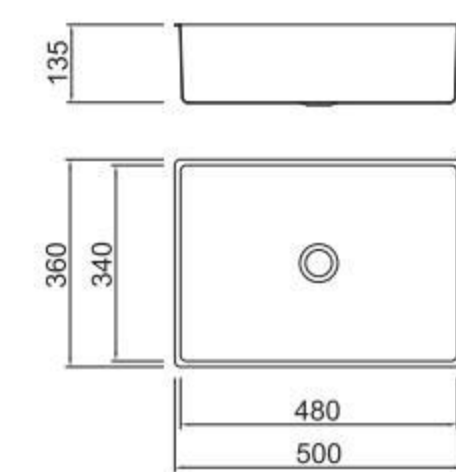

Domestic

Accessories

BL-635B
Installation method

Size/ 500X360mm
Depth/ 135mm
Surface/ Gun/PVD
Thickness/ 1.2mm
Material/SUS304#

BL-635P
Installation method

Size/ 500X360mm
Depth/ 135mm
Surface/ Copper/PVD
Thickness/ 1.2mm
Material/SUS304#