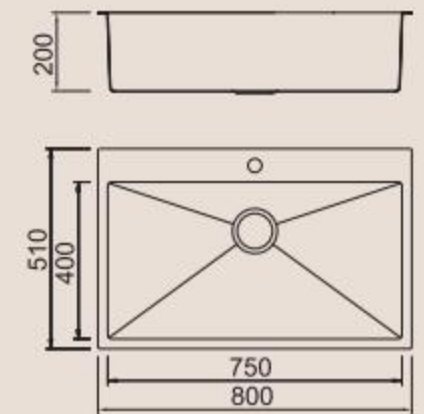

Radius 20mm

Glass

Hand - Made

RV Sink

Rome

Hand-made

- 1.Popular style.master piece of art.
- 2.Hand welding make the perfect flatness.
- 3.Mooth material.wonderful texture.
- 4.Clear edges and corners.flat countertop.
- 5.Complete accessories.excellent quality

BOLANG HAND-MADE STYLE
Stainless steel

SPECIFICATION
Colour/Finish

BOLANG HAND-MADE STYLE
Stainless steel

SPECIFICATION
Colour/Finish

BOLANG HAND-MADE STYLE
Stainless steel

SPECIFICATION
Colour/Finish

Hand-made

- 1.Popular style.master piece of art.
- 2.Hand welding make the perfect flatness.
- 3.Mooth material.wonderful texture.
- 4.Clear edges and corners.flat countertop.
- 5.Complete accessories.excellent quality

Radius 20mm

Glass

Hand - Made

RV Sink

Rome

BL-741
Installation method

BL-743
Installation method

BL-745
Installation method

Size/ 800X510mm
Depth/ 200mm
Surface/ Satin
Thickness/ 1.2mm
Material/SUS304#

ICHTNOGRAPHY

ICHTNOGRAPHY

Size/ 450X510mm
Depth/ 200mm
Surface/ Satin
Thickness/ 1.2mm
Material/SUS304#

Size/ 550X510mm
Depth/ 200mm
Surface/ Satin
Thickness/ 1.2mm
Material/SUS304#

BL-746
Installation method

Size/ 685X510mm
Depth/ 200mm
Surface/ Satin
Thickness/ 1.2mm
Material/SUS304#

BOLANG HAND-MADE STYLE
Stainless steel

SPECIFICATION
Colour/Finish

BOLANG HAND-MADE STYLE
Stainless steel

SPECIFICATION
Colour/Finish

BL-747
Installation method

Size/ 755X510mm
Depth/ 200mm
Surface/ Satin
Thickness/ 1.2mm
Material/SUS304#

BL-742
Installation method

BL-744
Installation method

ICHTNOGRAPHY

ICHTNOGRAPHY

Size/ 500X510mm
Depth/ 200mm
Surface/ Satin
Thickness/ 1.2mm
Material/SUS304#

Size/ 650X510mm
Depth/ 200mm
Surface/ Satin
Thickness/ 1.2mm
Material/SUS304#

Arc.

Round

One Piece

Welding

Lay on

Russia

Single

Double

Domestic