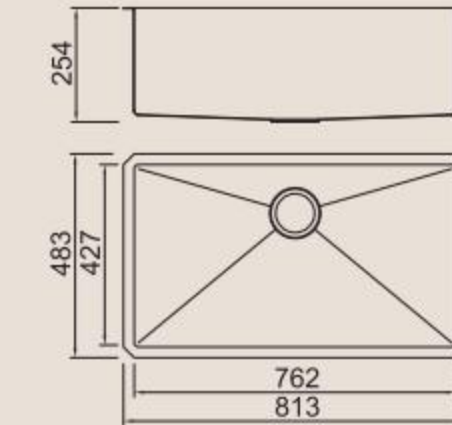

BL-7801
Installation method

Size/ 787X521 mm
Depth/ 254 mm
Surface/ Satin
Thickness/ 1.2mm
Material/SUS304#

BL-7802
Installation method

Size/ 832X483 mm
Depth/ 254mm
Surface/ Satin
Thickness/ 1.2mm
Material/SUS304#