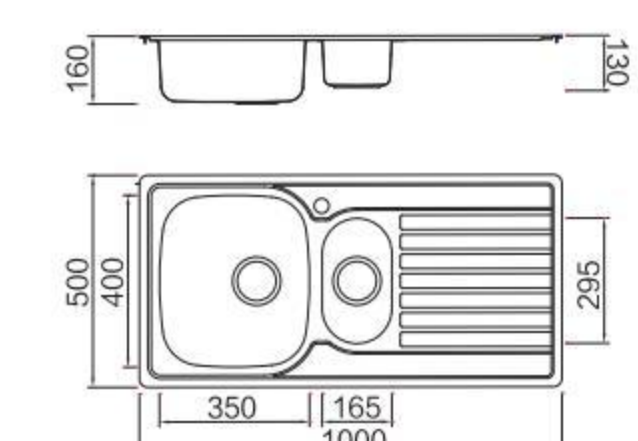

Size/ 1000X500mm
Depth/ 160mm
Surface /Satin /Polish /
Ele-pearl /Dekor /Linen
Thickness/ 0.6~0.8mm
Material/SUS304#