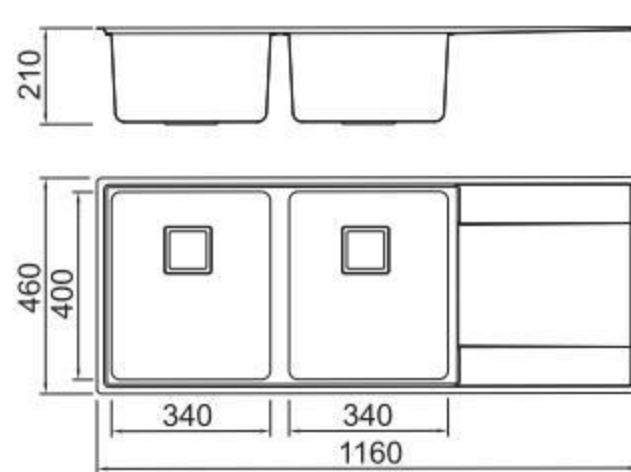

BL-684
Installation method

ICHTNOGRAPHY

Size/ 1160X460mm
Depth/ 210mm
Surface/ Matt
Thickness/ 1.2mm
Material/SUS304#