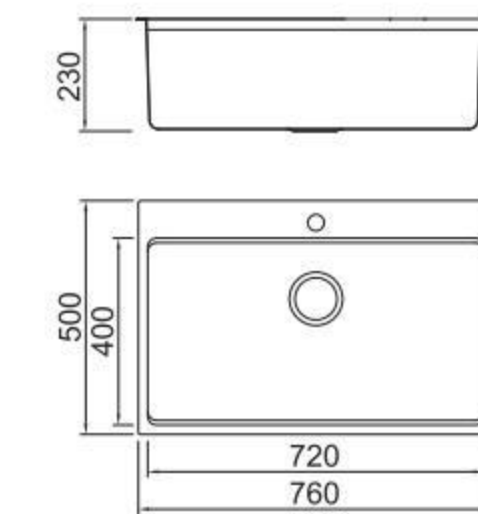

Size/ 760X440mm
Depth/ 230mm
Surface/ Matt
Thickness/ 0.8~1.0mm
Material/SUS304#

BL-664

Installation method

ICHTNOGRAPHY

Size/ 760X500mm
Depth/ 230mm
Surface/ Matt
Thickness/ 0.8~1.0mm
Material/SUS304#

BOLANG RADIUS 20MM STYLE
Stainless steel