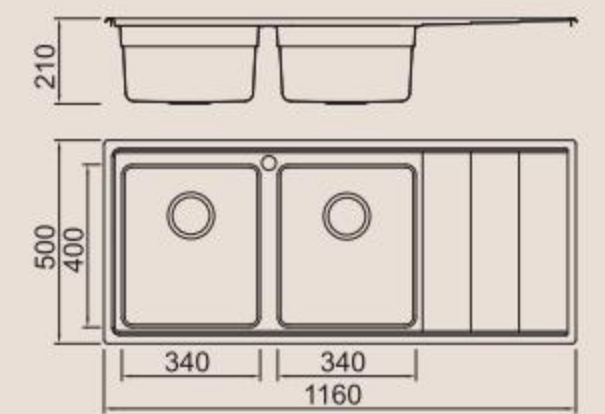

Size/ 1160X500mm
Depth/ 220mm
Surface/ Satin
Thickness/ 0.8mm
Material/SUS304#

BL-716
Installation
method

Size/ 1160X500mm
Depth/ 210mm
Surface/ Satin
Thickness/ 0.8mm
Material/SUS304#

BOLANG RADIUS 20MM STYLE
Stainless steel