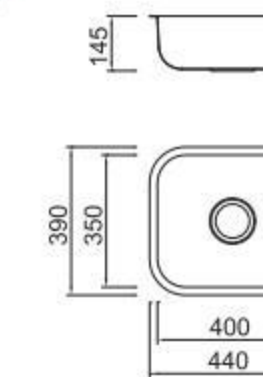

BL-631
Installation method

Size/ 440X390mm
Depth/ 145mm
Surface /Satin /Polish /
Ele-pearl /Dekor /Linen
Thickness/ 0.6~0.8mm
Material/SUS304#