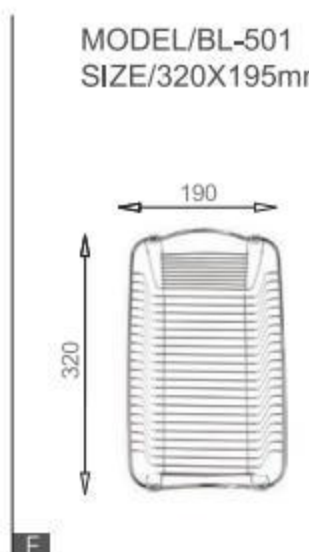

Included accessories

Cutting board with scope of supply

Cutting board with scope of supply

Cutting board with scope of supply

Crockery basket (※equipped with)

Crockery basket and stack

Crockery basket and stack

Soap dispenser