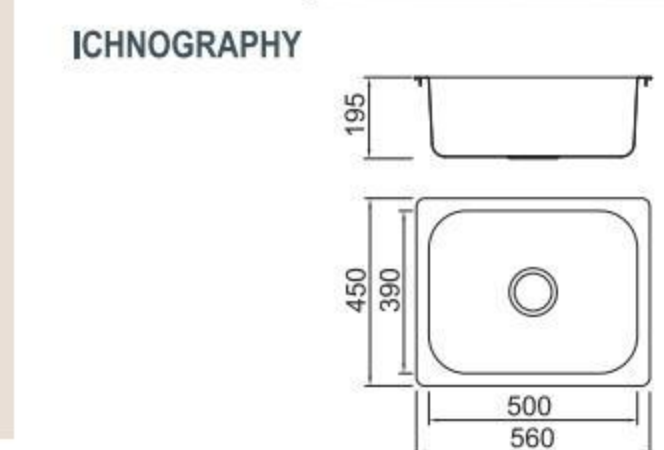

BL-614
Installation method

Size/ 560X450mm
Depth/ 195mm
Surface /Satin /Polish /
Ele-pearl /Dekor /Linen
Thickness/ 0.6~0.8mm
Material/SUS304#