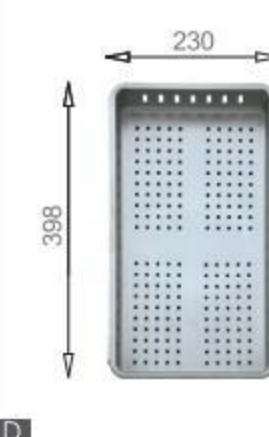

Soap dispenser

MODEL/BL-574
SIZE/490X250mm

MODEL/BL-575A
SIZE/490X300X5mm

MODEL/BL-575B
SIZE/490X300X5mm

MODEL/BL-517
SIZE/398X230mm

MODEL/BL-510
SIZE/320X190mm

MODEL/BL-501
SIZE/320X195mm

MODEL/BL-595