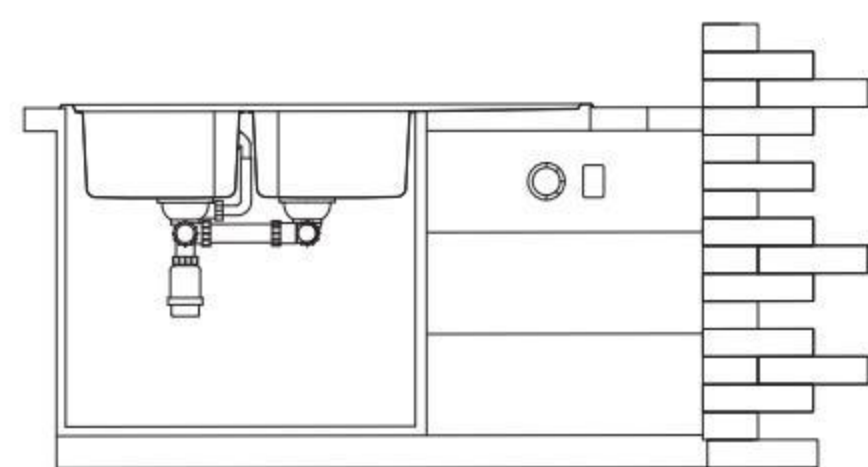

ICHTNOGRAPHY

Radius 20mm

1. High-quality, simple practical, represents elegant life style
2. Stylish design, with clear angles and edges
3. A perfect match for the kitchen
4. Smooth material, wonderful texture
5. Complete, high quality accessories
6. World first-class new design, classic a piece of art
7. Smooth shining drainer processing
8. Modern individual style
9. Complete, matchable accessories
10. High flatness

NEW
BL-673L

SPECIFICATION
Colour/Finish

ICHTNOGRAPHY

Size/ 860x500mm
Depth/ 215mm
Surface/ Matt
Thickness/ 1.2mm
Material/SUS304#

ICHTNOGRAPHY

Size/ 1160x500mm
Depth/ 215mm
Surface/ Matt
Thickness/ 1.2mm
Material/SUS304#

SPECIFICATION
Colour/Finish

SPECIFICATION
Colour/Finish

ICHTNOGRAPHY

Size/ 1000x500mm
Depth/ 215mm
Surface/ Matt
Thickness/ 1.2mm
Material/SUS304#

ICHTNOGRAPHY

Size/ 1160x500mm
Depth/ 215mm
Surface/ Matt
Thickness/ 1.2mm
Material/SUS304#