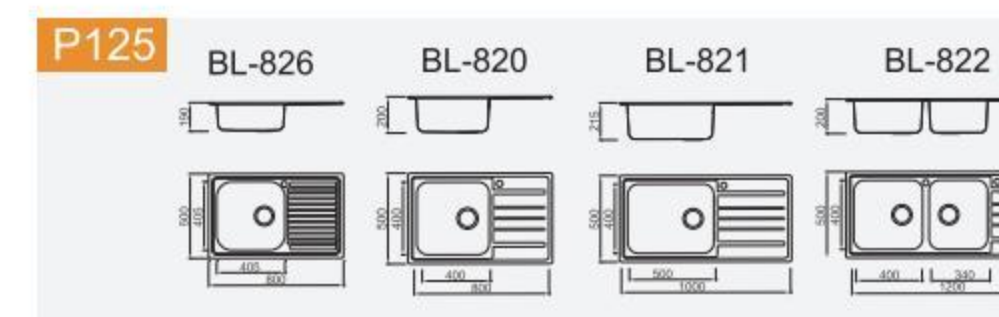

CONTENTS Stainless steel

RV Sink

Rome

Arc.

Round.

One piece

Welding