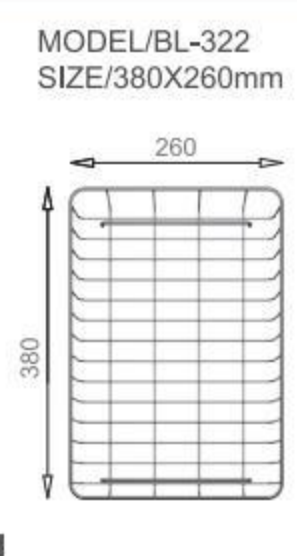

NEW
BL-682

Included accessories

Cutting board with scope of supply

Crockery basket and stack

Crockery basket and stack

Drain

Radius 20mm

Radius 20 mm is super practical, high-quality, latest modern Italian style, a perfect match for the kitchen. Each arc, each touch, represents super quality. This series is like a masterpiece of art, expressing modern life ideas of highly taste full life.