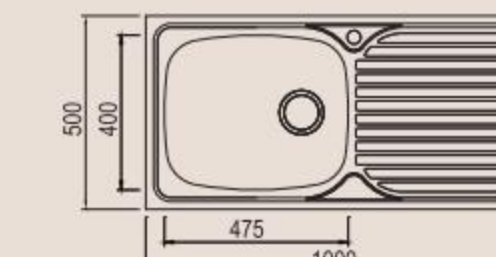

ICHTNOGRAPHY

BL-962

Installation method

Size/ 800X500mm
Depth/ 780mm
Surface/ Matt
Thickness/ 0.6mm
Material/SUS304#