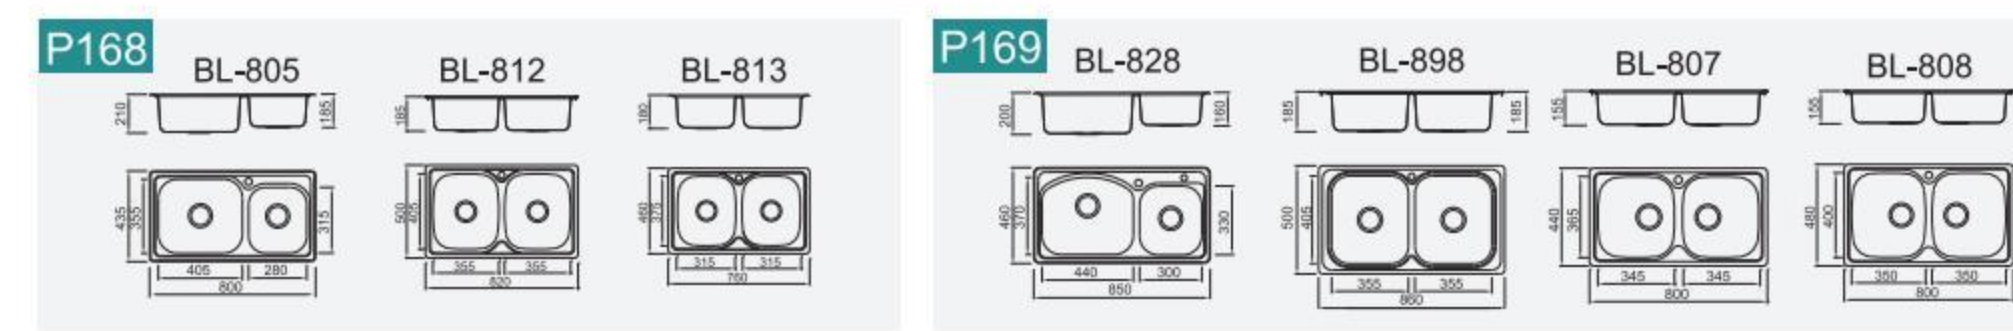

CONTENTS Stainless steel

Lay on

Russia

Single

Double

Domestic

Accessories

Radius 20mm