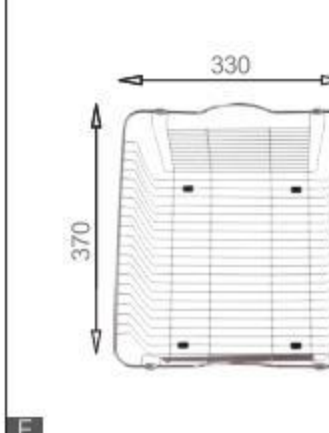

MODEL/BL-575A
SIZE/490X300X5mm

Cutting board with scope of supply

MODEL/BL-575B
SIZE/490X300X5mm

Crockery basket (※equipped with)

MODEL/BL-517
SIZE/398X230mm

Crockery basket and stack

MODEL/BL-560
SIZE/370X330mm