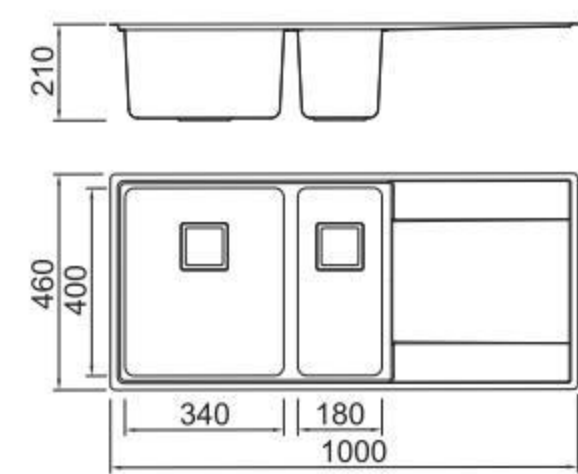

BL-683
Installation method

ICHTNOGRAPHY

Size/ 1000X460mm
Depth/ 210mm
Surface/ Matt
Thickness/ 1.2mm
Material/SUS304#

BOLANG RADIUS 20MM STYLE
Stainless steel

SPECIFICATION
Colour/Finish

BOLANG RADIUS 20MM STYLE
Stainless steel

SPECIFICATION
Colour/Finish