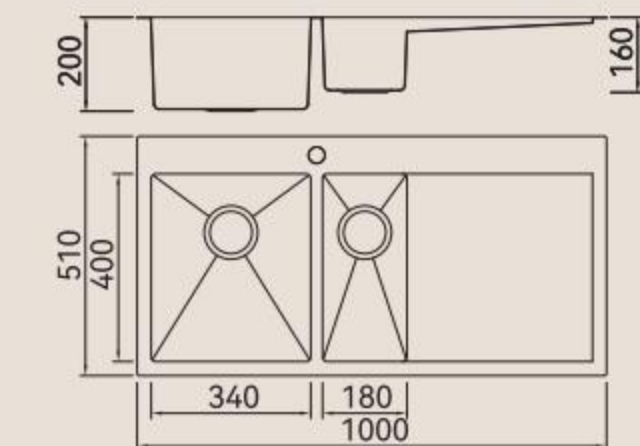

Installation method

Size/ 1160X510mm
Depth/ 200mm
Surface/ Satin
Thickness/ 3.0mm/1.2mm
Material/SUS304#

Included accessories

Cutting board with scope of supply

Crockery basket and stack

Crockery basket and stack