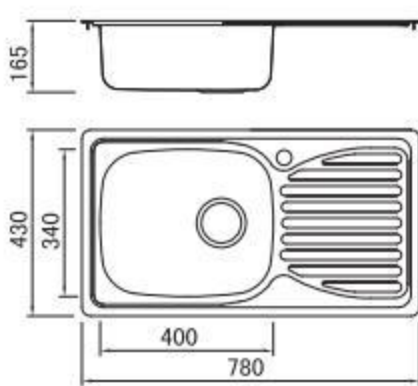

BL-905
Installation method

Size/ 780X430mm
Depth/ 165mm
Surface /Satin /Polish /
Ele-pearl /Dekor /Linen
Thickness/ 0.6~0.7mm
Material/SUS304#

Russia

Single

Double

Domestic

Accessories

Russia