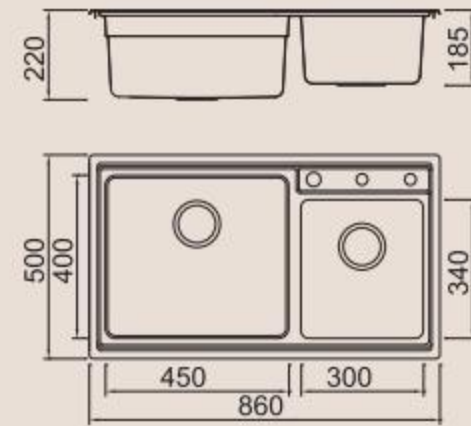

BL-709L/R

Installation method

Size/ 860X500mm
Depth/ 220mm
Surface/ Matt
Thickness/ 0.8mm
Material/SUS304#