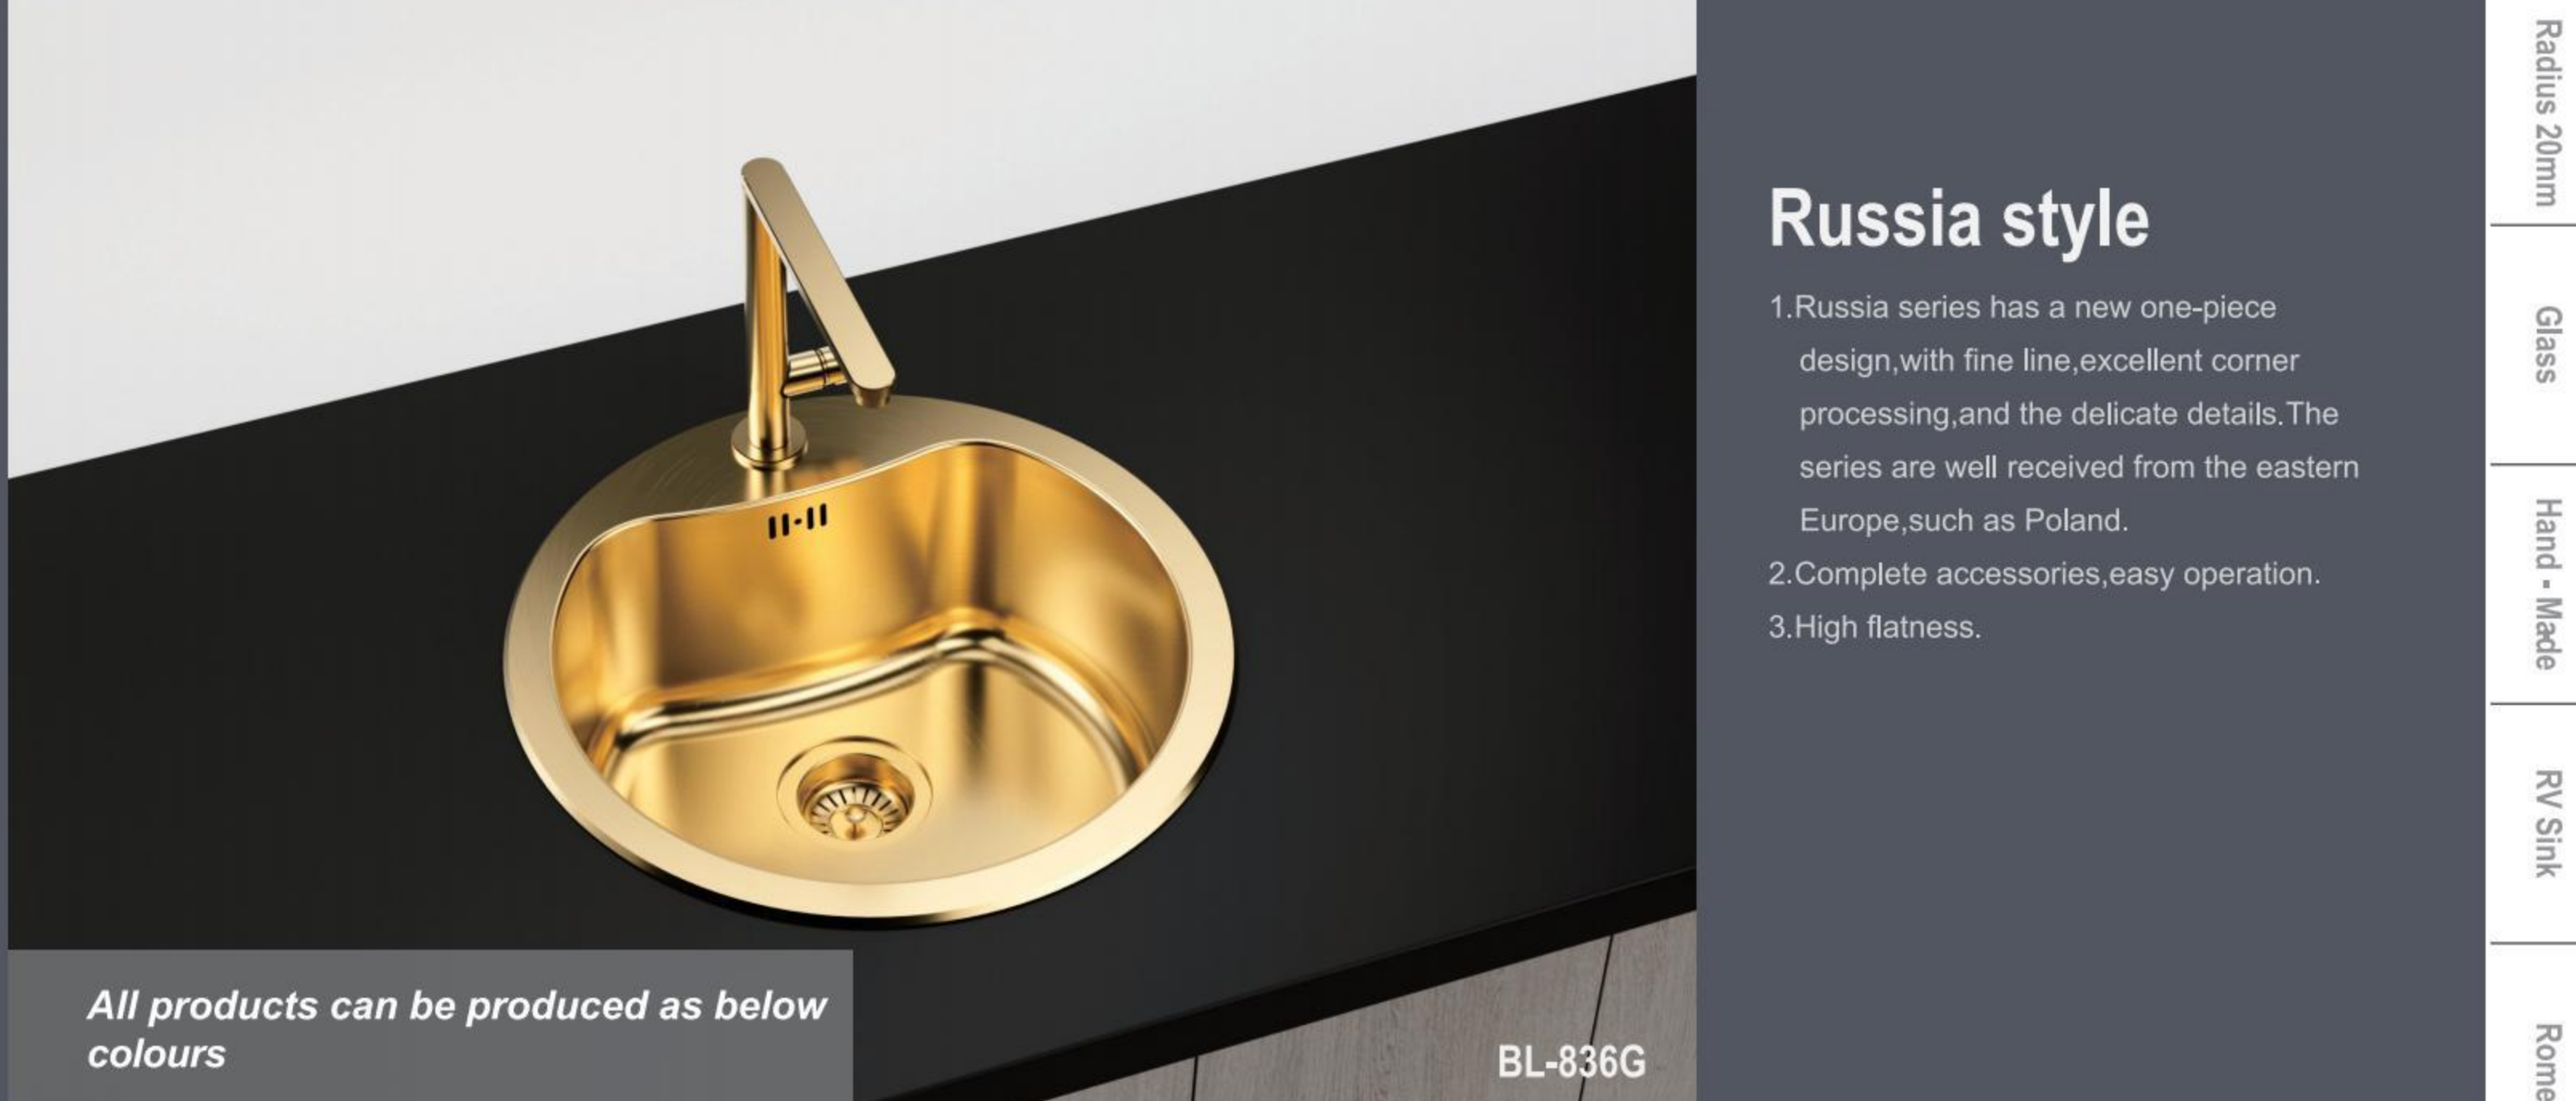

Single

Double

Domestic

Accessories

Radius 20mm
Glass
Hand - Made
RV Sink
Rome

BL-645

Russia style

- 1.Russia series has a new one-piece design,with fine line,excellent corner processing,and the delicate details.The series are well received from the eastern Europe,such as Poland.
- 2.Complete accessories,easy operation.
- 3.High flatness.