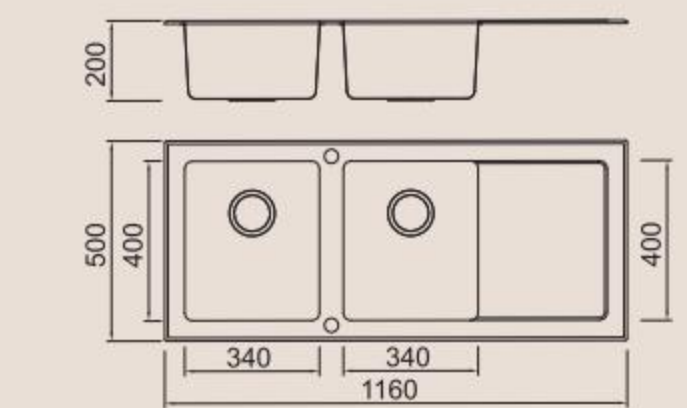

BL-766B
Installation method

Size/ 1160X500mm
Depth/ 200mm
Surface/ Matt
Thickness/ 0.8mm
Material/SUS304#

Included accessories

Cutting board with scope of supply

MODEL/BL-571
SIZE/440X240X20mm

Cutting board with scope of supply