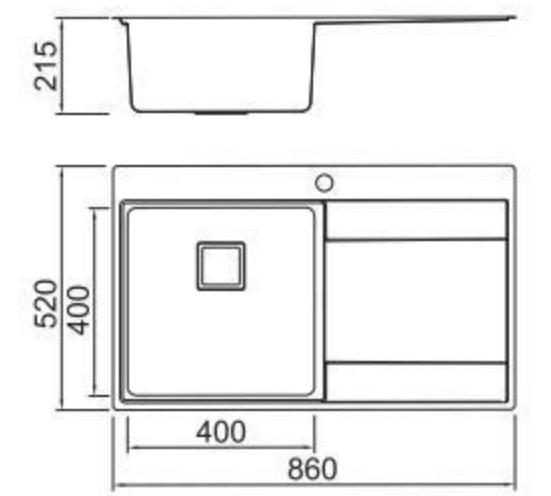

Radius 20mm

1. High-quality, simple practical, represents elegant life style
2. Stylish design, with clear angles and edges
3. A perfect match for the kitchen
4. Smooth material, wonderful texture
5. Complete, high quality accessories
6. World first-class new design, classic a piece of art
7. Smooth shining drainer processing
8. Modern individual style
9. Complete, matchable accessories
10. High flatness

NEW
BL-697

BOLANG RADIUS 20MM STYLE
Stainless steel

SPECIFICATION
Colour/Finish

BOLANG RADIUS 20MM STYLE
Stainless steel

SPECIFICATION
Colour/Finish

BL-696
Installation method

Size/ 860X520mm
Depth/ 215mm
Surface/ Matt
Thickness/ 1.2mm
Material/SUS304#

BL-698
Installation method

Size/ 1000X520mm
Depth/ 210mm
Surface/ Matt
Thickness/ 1.2mm
Material/SUS304#

ICHTNOGRAPHY

ICHTNOGRAPHY

BOLANG RADIUS 20MM STYLE
Stainless steel

SPECIFICATION
Colour/Finish

BOLANG RADIUS 20MM STYLE
Stainless steel

SPECIFICATION
Colour/Finish

BL-697
Installation method

Size/ 1000X520 mm
Depth/ 215mm
Surface/ Matt
Thickness/ 1.2mm
Material/SUS304#

BL-699
Installation method

Size/ 1160X520mm
Depth/ 210mm
Surface/ Matt
Thickness/ 1.2mm
Material/SUS304#

ICHTNOGRAPHY

ICHTNOGRAPHY

NEW
BL-699

Included accessories

Cutting board with scope of supply

MODEL/BL-212
SIZE/400X240x20mm

Crockery basket and stack

MODEL/BL-303
SIZE/260X420X80mm

Crockery basket and stack

MODEL/BL-301
SIZE/220X220X80mm

Crockery basket and stack

MODEL/BL-321
SIZE/300X95mm

Crockery basket and stack

MODEL/BL-322
SIZE/380X260mm

Drain

MODEL/BL-551B