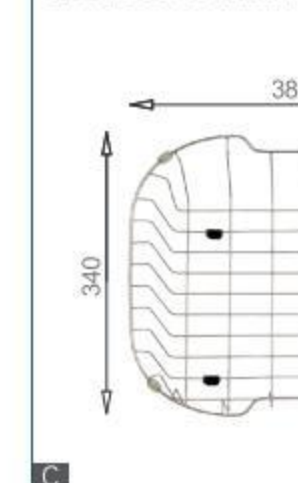

Included accessories

Cutting board with scope of supply

Crockery basket and stack

Crockery basket and stack

Soap dispenser

MODEL/BL-571
SIZE/440X240X20mm

MODEL/BL-514
SIZE/320X190mm

MODEL/BL-559
SIZE/380X340mm