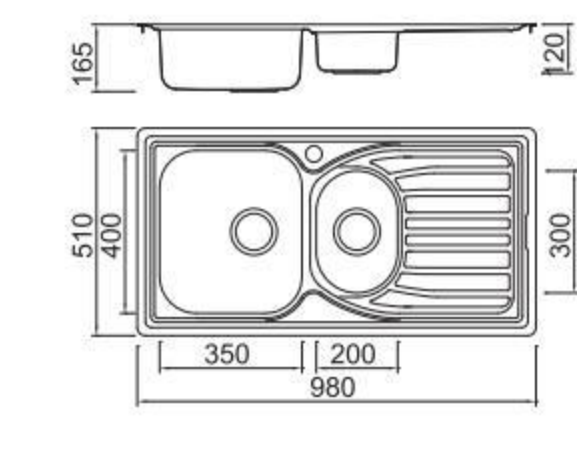

Size/ 980X510mm
Depth/ 165mm
Surface /Satin /Polish /
Ele-pearl /Dekor /Linen
Thickness/ 0.6~0.7mm
Material/SUS304#