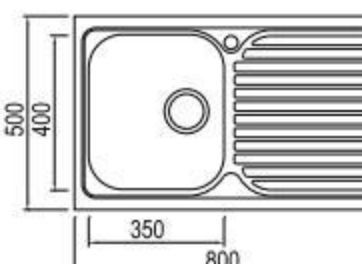

ICHTNOGRAPHY

BL-964

Installation method

Size/ 1200X500mm
Depth/ 780mm
Surface/ Matt
Thickness/ 0.6mm
Material/SUS304#