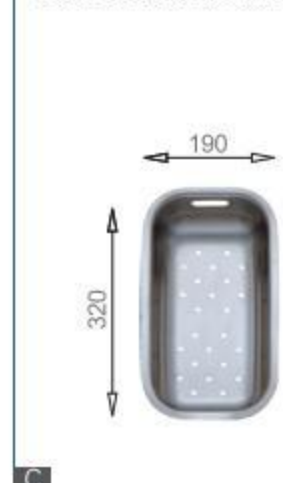

MODEL/BL-514
SIZE/320X190mm