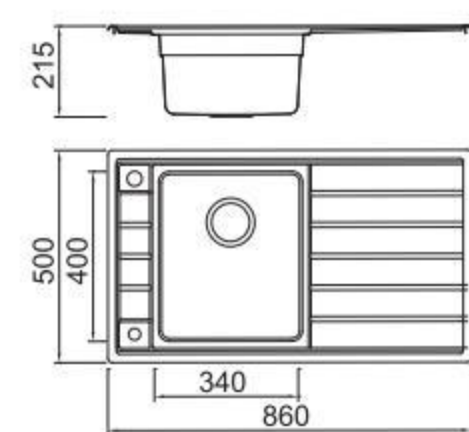

ICHTNOGRAPHY

BL-721
Installation method

Size/ 860X500mm
Depth/ 215mm
Surface/ Satin
Thickness/ 0.8mm
Material/SUS304#

ICHTNOGRAPHY

BL-723
Installation method

Size/ 970X500mm
Depth/ 215mm
Surface/ Satin
Thickness/ 0.8mm
Material/SUS304#