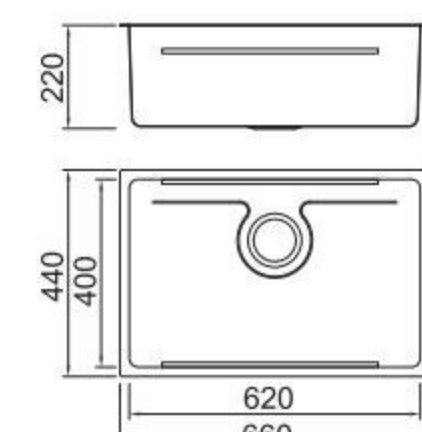

BL-780
Installation method

ICHTOGRAPHY

Size/ 540X500mm
Depth/ 200mm
Surface/ Matt
Thickness/ 0.8~1.0mm
Material/SUS304#

BL-668B
Installation method

ICHTOGRAPHY

Size/ 660X440mm
Depth/ 220mm
Surface/ Matt
Thickness/ 0.8~1.0mm
Material/SUS304#