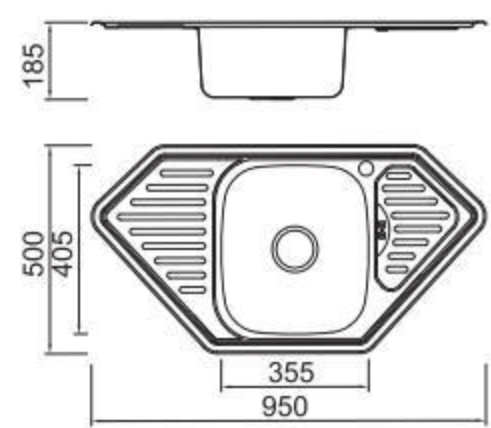

Double

Domestic

Accessories

BL-873
Installation method

Size/ 950X500mm
Depth/ 185mm
Surface /Satin /Polish /
Ele-pearl /Dekor /Linen
Thickness/ 0.6~0.8mm
Material/SUS304#

BL-866
Installation method

Size/ 830X830mm
Depth/ 190mm
Surface /Satin /Polish /
Ele-pearl /Dekor /Linen
Thickness/ 0.8~1.0mm
Material/SUS304#