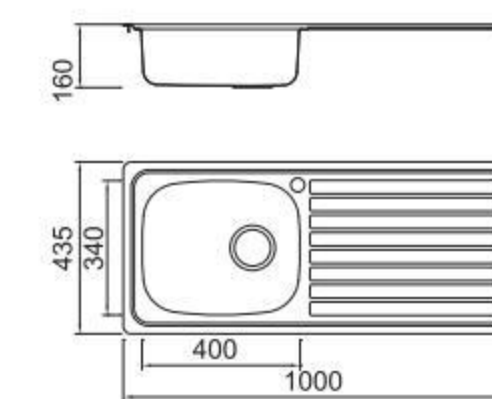

BOLANG WELDING STYLE Stainless steel

SPECIFICATION Colour/Finish

BL-941 Installation method

ICHTNOGRAPHY

Size/ 1000X435mm
Depth/ 160mm
Surface /Satin /Polish /
Ele-pearl /Dekor /Linen
Thickness/ 0.6~0.7mm
Material/SUS304#