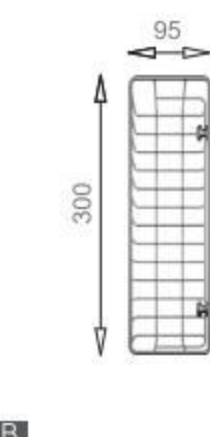

Crockery basket
and stack

Crockery basket
and stack

Drain

Drain

MODEL/BL-212
SIZE/400X240x20mm

MODEL/BL-321
SIZE/300X95mm

MODEL/BL-322
SIZE/380X260mm

MODEL/BL-496