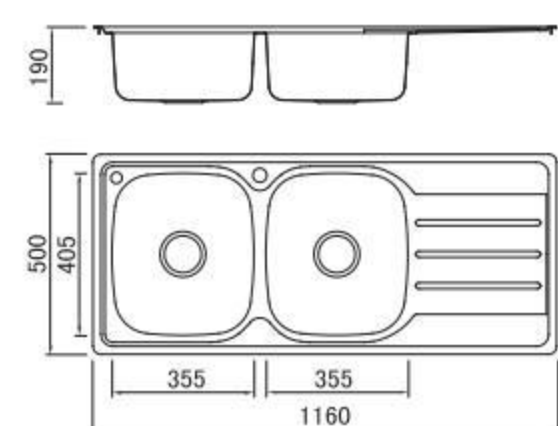

Size/ 1160X500mm
Depth/ 190mm
Surface /Satin /Polish /
Ele-pearl /Dekor /Linen
Thickness/ 0.6~0.8mm
Material/SUS304#