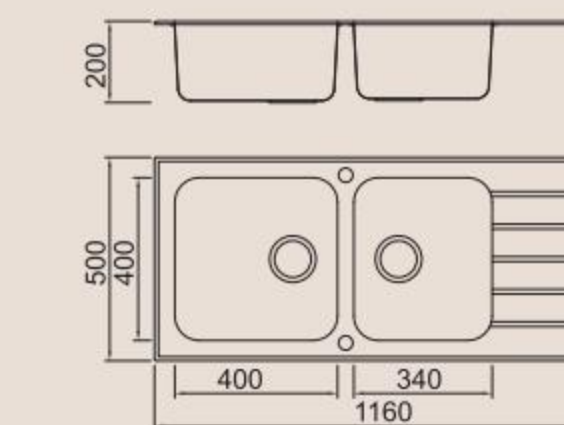

BL-776
Installation method

Size/ 1160X500mm
Depth/ 200mm
Surface/ Matt
Thickness/ 0.8mm
Material/SUS304#