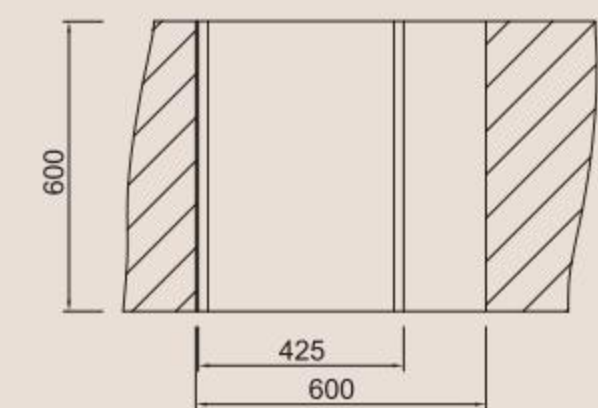

ICHOGRAPHY

Radius 20mm

Glass

Hand - Made

RV Sink

Rome

Arc.

Round

One Piece

Welding

Lay on

Russia

Single

Double

Domestic

Accessories