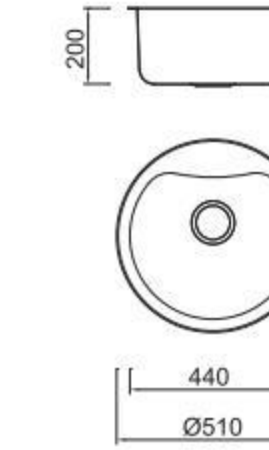

Size/ Ø 510mm
Depth/ 200mm
Surface/ Copper/PVD
Thickness/ 0.8mm
Material/SUS304#