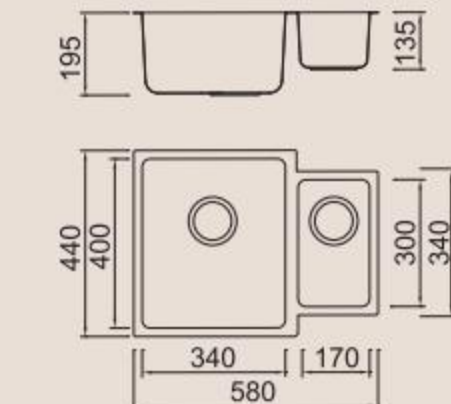

Radius 20mm

1. High-quality, simple practical, represents elegant life style
2. Stylish design, with clear angles and edges
3. A perfect match for the kitchen
4. Smooth material, wonderful texture
5. Complete, high quality accessories
6. World first-class new design, classic a piece of art
7. Smooth shining drainer processing
8. Modern individual style
9. Complete, matchable accessories
10. High flatness

BOLANG RADIUS 20MM STYLE
Stainless steel

SPECIFICATION
Colour/Finish

BOLANG RADIUS 20MM STYLE
Stainless steel

SPECIFICATION
Colour/Finish

BOLANG RADIUS 20MM STYLE
Stainless steel

SPECIFICATION
Colour/Finish

Radius 20mm

1. High-quality, simple practical, represents elegant life style
2. Stylish design, with clear angles and edges
3. A perfect match for the kitchen
4. Smooth material, wonderful texture
5. Complete, high quality accessories
6. World first-class new design, classic a piece of art
7. Smooth shining drainer processing
8. Modern individual style
9. Complete, matchable accessories
10. High flatness

BOLANG RADIUS 20MM STYLE
Stainless steel

SPECIFICATION
Colour/Finish

BOLANG RADIUS 20MM STYLE
Stainless steel

SPECIFICATION
Colour/Finish

BOLANG RADIUS 20MM STYLE
Stainless steel

SPECIFICATION
Colour/Finish

ICHTNOGRAPHY

Size/ 380X440mm
Depth/ 190mm
Surface/ Matt
Thickness/ 0.8mm
Material/SUS304#

Size/ 490X440mm
Depth/ 200mm
Surface/ Matt
Thickness/ 0.8mm
Material/SUS304#

Size/ 220X440mm
Depth/ 195mm
Surface/ Satin
Thickness/ 0.8mm
Material/SUS304#

Size/ 580X440mm
Depth/ 195mm
Surface/ Satin
Thickness/ 0.8mm
Material/SUS304#

ICHTNOGRAPHY

ICHTNOGRAPHY

BOLANG RADIUS 20MM STYLE
Stainless steel

SPECIFICATION
Colour/Finish

BOLANG RADIUS 20MM STYLE
Stainless steel

SPECIFICATION
Colour/Finish