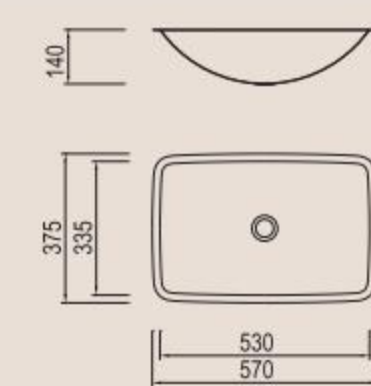

BL-617
Installation method