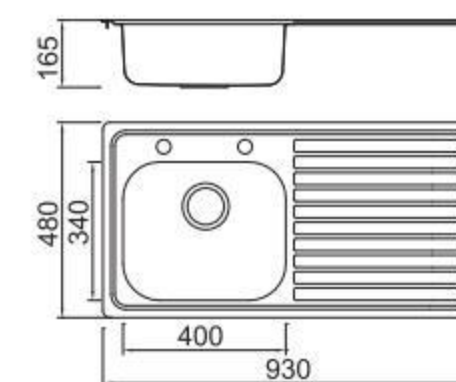

Size/ 930X 480mm
Depth/ 165mm
Surface /Satin /Polish /
Ele-pearl /Dekor /Linen
Thickness/ 0.6~0.7mm
Material/SUS304#