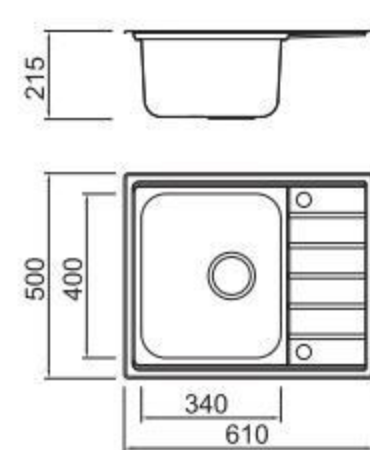

Size/ 610X500mm
Depth/ 215mm
Surface /Satin /Polish /
Ele-pearl /Dekor /Linen
Thickness/ 0.8mm
Material/SUS304#

Size/ 780X500mm
Depth/ 215mm
Surface /Satin /Polish /
Ele-pearl /Dekor /Linen
Thickness/ 0.8mm
Material/SUS304#