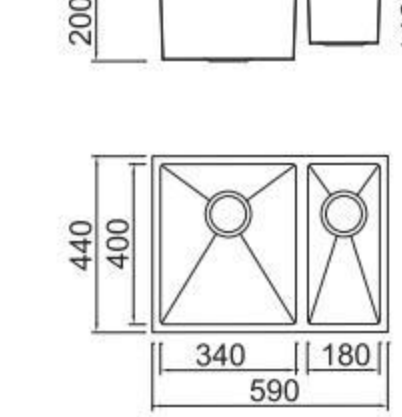

BL-983
Installation method

ICHNOGRAPHY

Size/ 590X440mm
Depth/ 200mm
Surface/ Satin
Thickness/ 1.2mm
Material/SUS304#

BOLANG HAND-MADE STYLE
Stainless steel

SPECIFICATION
Colour/Finish

BOLANG HAND-MADE STYLE
Stainless steel

SPECIFICATION
Colour/Finish

BOLANG HAND-MADE STYLE
Stainless steel

SPECIFICATION
Colour/Finish

BOLANG HAND-MADE STYLE
Stainless steel

SPECIFICATION
Colour/Finish

Russia

Single

Double

Domestic

Accessories