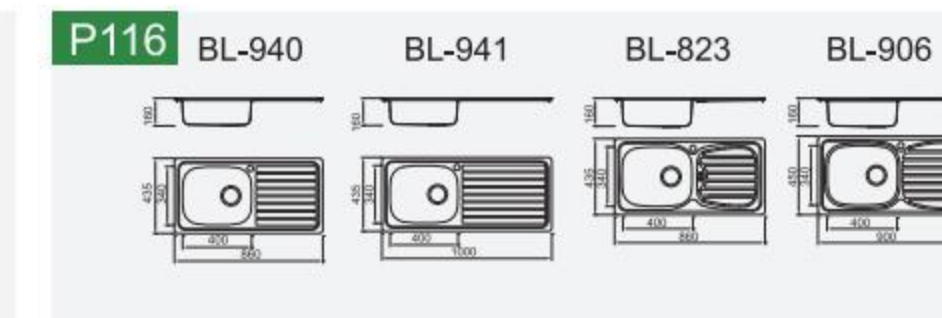

CONTENTS Stainless steel

RV Sink

Rome

Arc.

Round.

One piece

Welding