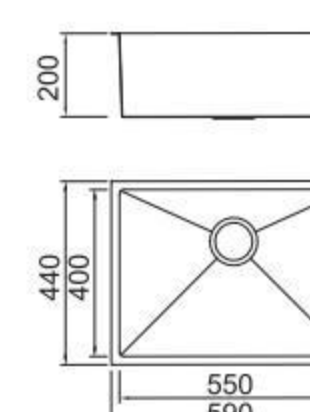

Size/ 590X440mm
Depth/ 200mm
Surface/ Satin
Thickness/ 1.2mm
Material/SUS304#