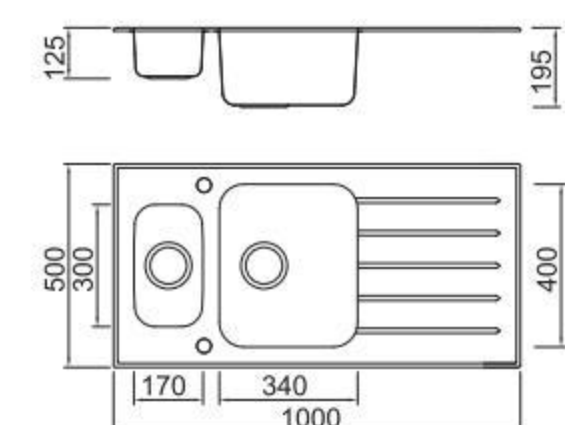

ICHOGRAPHY

ICHOGRAPHY

Included accessories

Cutting board with scope of supply

Cutting board with scope of supply

Crockery basket and stack

Crockery basket and stack

MODEL/BL-571
SIZE/440X240X20mm