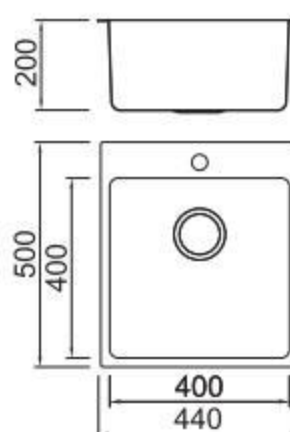

SPECIFICATION
Colour/Finish

BOLANG RADIUS 20MM STYLE
Stainless steel

SPECIFICATION
Colour/Finish

BOLANG RADIUS 20MM STYLE
Stainless steel

SPECIFICATION
Colour/Finish

BL-778
Installation method

ICHTOGRAPHY

Size/ 440X500mm
Depth/ 200mm
Surface/ Matt
Thickness/ 0.8~1.0mm
Material/SUS304#