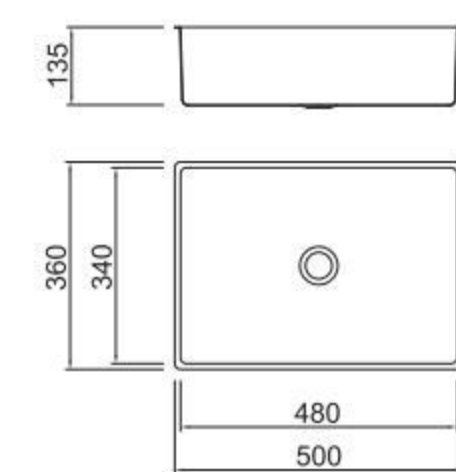

BL-635
Installation method

Size/ 500X360mm
Depth/ 135mm
Surface/ Satin
Thickness/ 1.2mm
Material/SUS304#