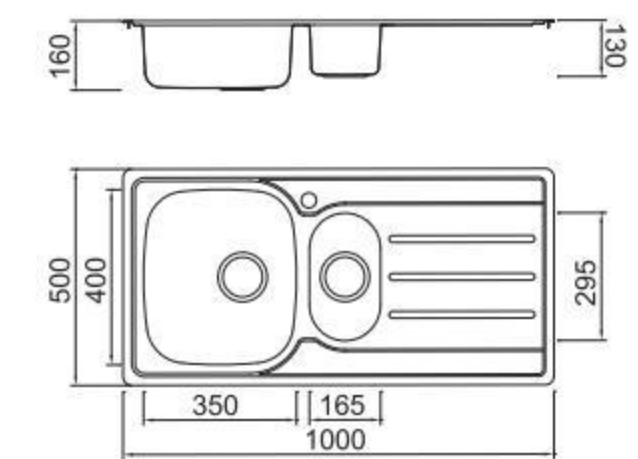

Size/ 1000X500mm
Depth/ 160mm
Surface /Satin /Polish /
Ele-pearl /Dekor /Linen
Thickness/ 0.6~0.8mm
Material/SUS304#

Size/ 980X510mm
Depth/ 165mm
Surface /Satin /Polish /
Ele-pearl /Dekor /Linen
Thickness/ 0.6~0.7mm
Material/SUS304#