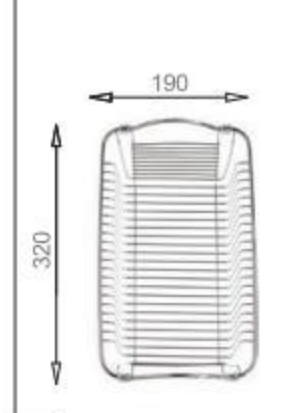

MODEL/BL-501
SIZE/320X195mm