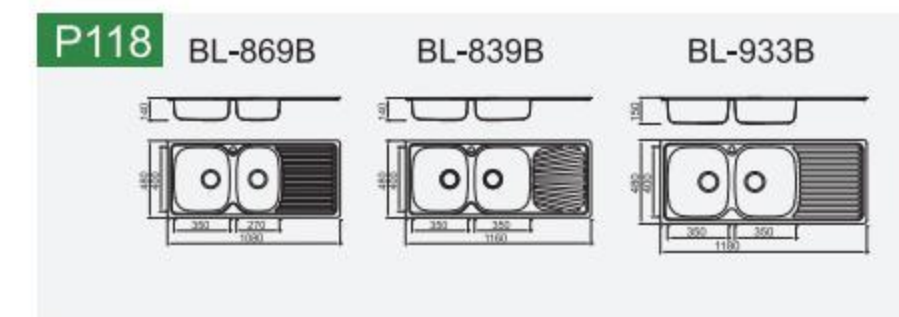

CONTENTS Stainless steel

RV Sink

Rome

Arc.

Round.

One piece

Welding