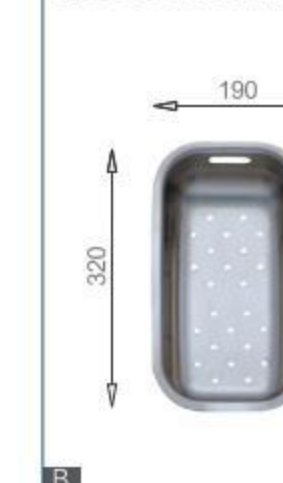

Included accessories

Cutting board with scope of supply

Crockery basket and stack

Crockery basket and stack

Soap dispenser

MODEL/BL-571
SIZE/440X240X20mm

MODEL/BL-514
SIZE/320X190mm

MODEL/BL-559
SIZE/380X340mm