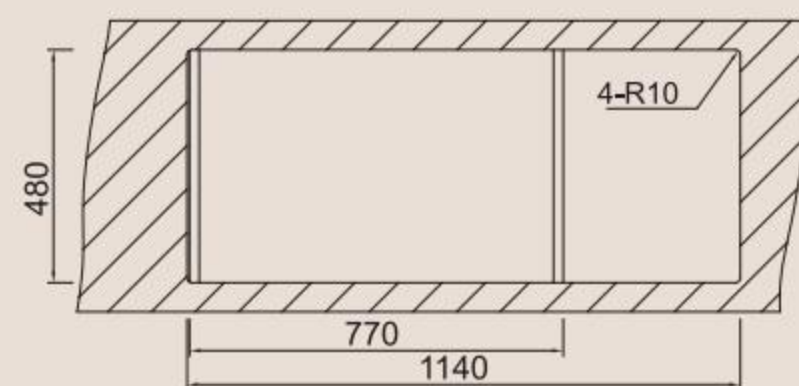

ICHTNOGRAPHY

BOLANG ROME STYLE Stainless steel

SPECIFICATION Colour/Finish

ICHTNOGRAPHY