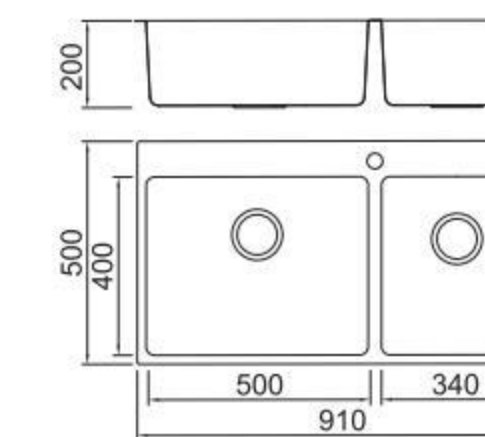

Size/ 870X500mm
Depth/ 200mm
Surface/ Matt
Thickness/ 0.8~1.0mm
Material/SUS304#

Size/ 910X500 mm
Depth/ 200 mm
Surface/ Matt
Thickness/ 0.8~1.0mm
Material/SUS304#

Radius 20mm

1. High-quality, simple practical, represents elegant life style
2. Stylish design, with clear angles and edges
3. A perfect match for the kitchen
4. Smooth material, wonderful texture
5. Complete, high quality accessories
6. World first-class new design, classic a piece of art
7. Smooth shining drainer processing
8. Modern individual style
9. Complete, matchable accessories
10. High flatness