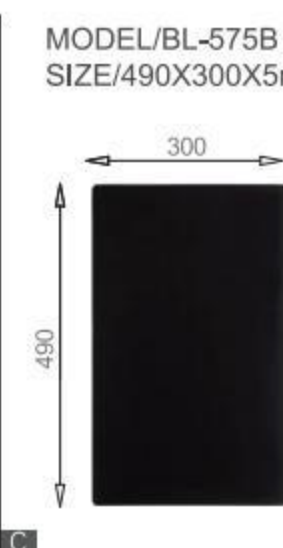

BL-667
Installation method

Size/ 1000X500mm
Depth/ 205mm
Surface/ Matt
Thickness/ 1.2mm
Material/SUS304#

Included accessories

Cutting board with scope of supply

Cutting board with scope of supply

Cutting board with scope of supply