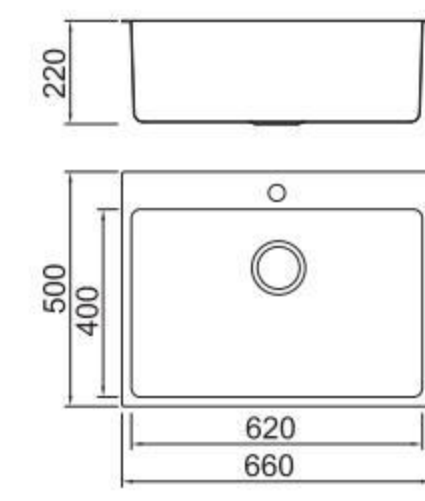

ICHTOGRAPHY

Size/ 490X500mm
Depth/ 200mm
Surface/ Matt
Thickness/ 0.8~1.0mm
Material/SUS304#

BL-668
Installation method

ICHTOGRAPHY

Size / 660X440mm
Depth/ 220mm
Surface/ Matt
Thickness/ 0.8~1.0mm
Material/SUS304#

BL-685
Installation method

ICHTOGRAPHY

Size 660X500mm
Depth/ 220mm
Surface/ Matt
Thickness/ 0.8~1.0mm
Material/SUS304#

BOLANG RADIUS 20MM STYLE
Stainless steel

SPECIFICATION
Colour/Finish

BOLANG RADIUS 20MM STYLE
Stainless steel