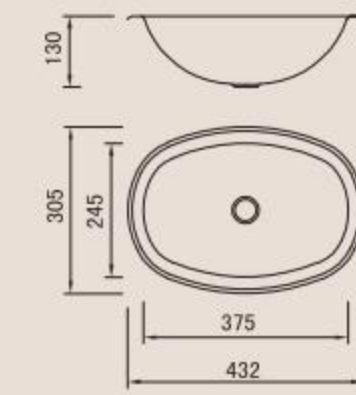

BL-638
Installation method

Size/ 550X410mm
Depth/ 160mm
Surface /Satin /Polish /
Ele-pearl /Dekor /Linen
Thickness/ 1.0mm
Material/SUS304#