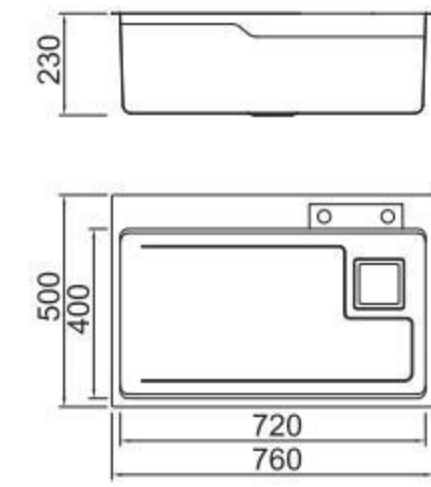

ICHTNOGRAPHY

Size/ 760X500mm
Depth/ 230mm
Surface/ Matt
Thickness/ 0.8~1.0mm
Material/SUS304#

Size/ 760X500mm
Depth/ 230mm
Surface/ Gold/PVD
Thickness/ 0.8~1.0mm
Material/SUS304#

BOLANG RADIUS 20MM STYLE
Stainless steel