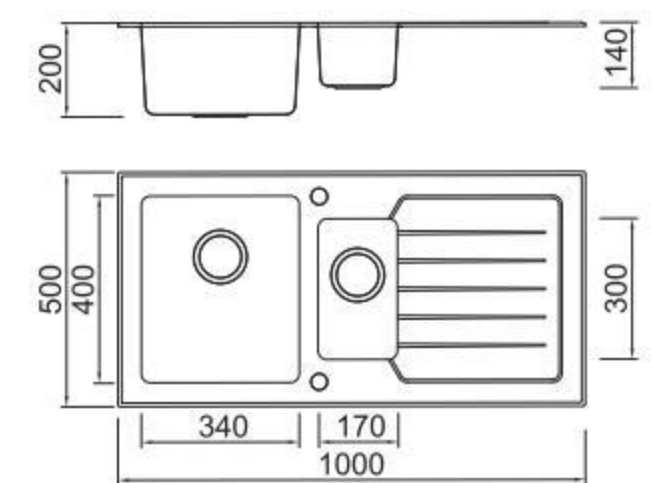

BL-759BL
Installation method

Size/ 1160X500mm
Depth/ 205mm
Surface / Matt
Thickness/ 0.8mm
Material/SUS304#