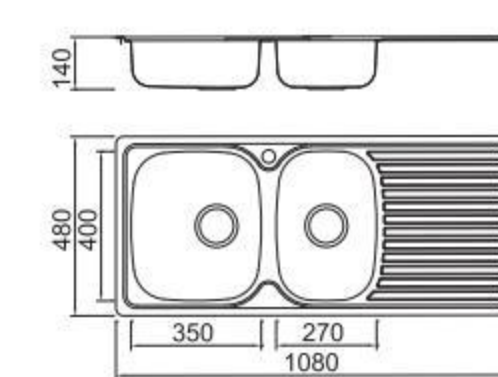

Size/ 1080X480mm
Depth/ 140mm
Surface /Satin /Polish /
Ele-pearl /Dekor /Linen
Thickness/ 0.6~0.8mm
Material/SUS304#

Size/ 1180X480mm
Depth/ 150mm
Surface /Satin /Polish /
Ele-pearl /Dekor /Linen
Thickness/ 0.6~0.8mm
Material/SUS304#