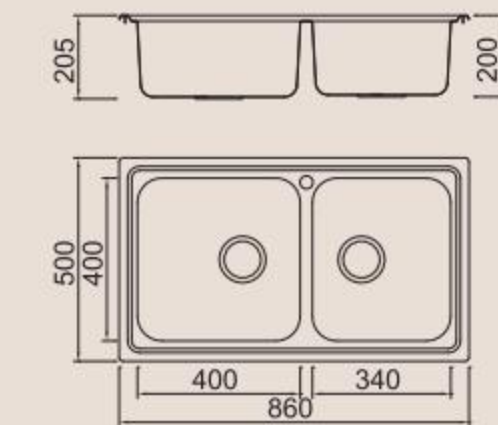

Included accessories

Cutting board
with scope of supply

MODEL/BL-571
SIZE/440X240X20mm

Crockery basket
and stack

MODEL/BL-514
SIZE/320X190mm

Crockery basket
and stack

MODEL/BL-559
SIZE/380X340mm

Soap dispenser