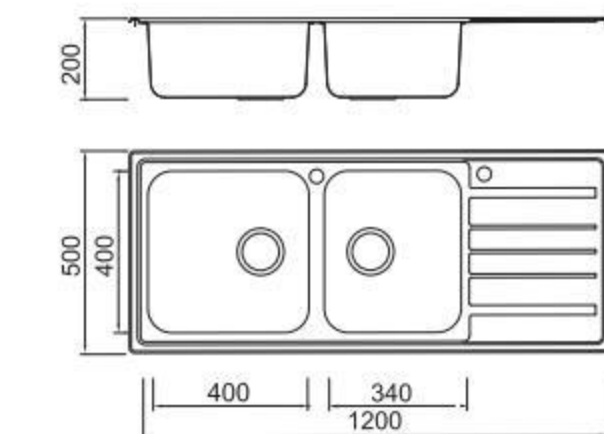

Size/ 1200X500mm
Depth/ 200mm
Surface /Satin /Polish /
Ele-pearl /Dekor /Linen
Thickness/ 0.8mm
Material/SUS304#