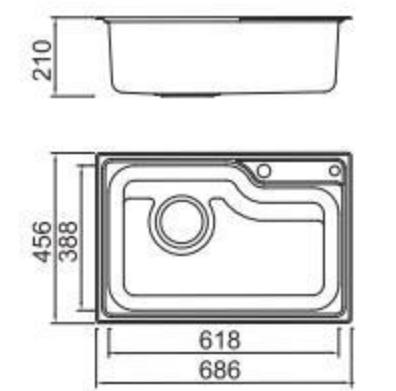

BL-6001
Installation method

ICHTNOGRAPHY