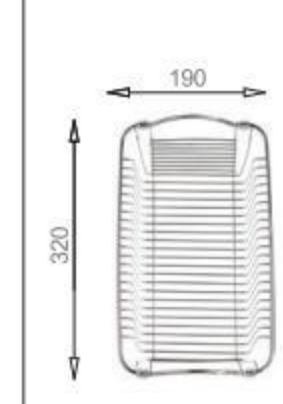

Crockery basket and stack

Soap dispenser

MODEL/BL-574
SIZE/490X250mm

MODEL/BL-575A
SIZE/490X300X5mm

MODEL/BL-575B
SIZE/490X300X5mm

MODEL/BL-510
SIZE/320X190mm

MODEL/BL-501
SIZE/320X195mm

MODEL/BL-595