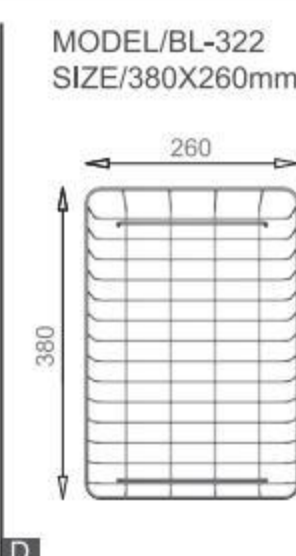

Crockery basket and stack