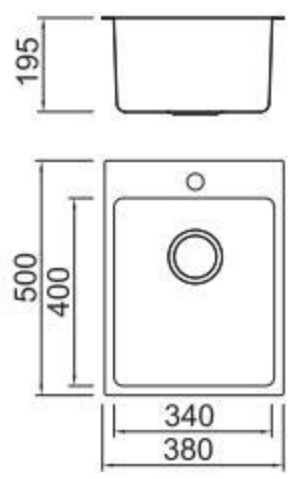

BOLANG RADIUS 20MM STYLE
Stainless steel

SPECIFICATION
Colour/Finish

BL-770
Installation method

ICHTOGRAPHY

Size/ 380X500mm
Depth/ 195mm
Surface/ Matt
Thickness/ 0.8~1.0mm
Material/SUS304#

BL-779
Installation method