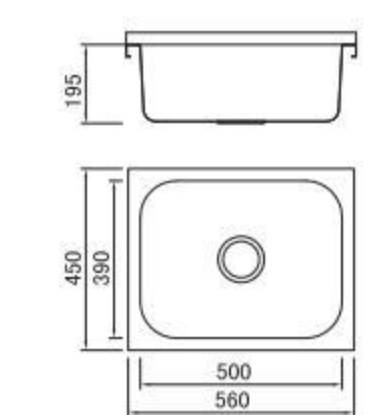

Size/ 560X450mm
Depth/ 195mm
Surface /Satin /Polish /
Ele-pearl /Dekor /Linen
Thickness/ 0.6~0.8mm
Material/SUS304#