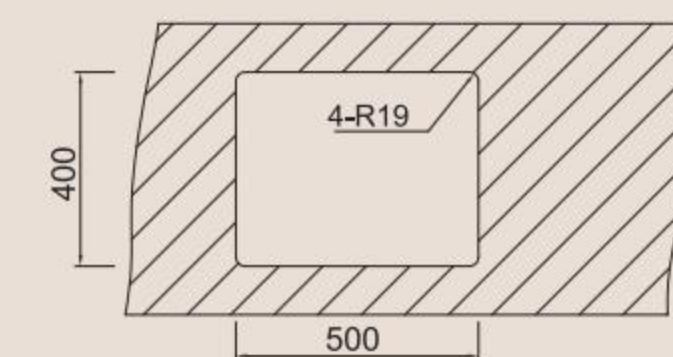

Installation method

Size/ 860X500mm
Depth/ 220mm
Surface/ Matt
Thickness/ 0.8mm
Material/SUS304#

Included accessories

Cutting board with scope of supply

MODEL/BL-574
SIZE/490X250mm

Cutting board with scope of supply