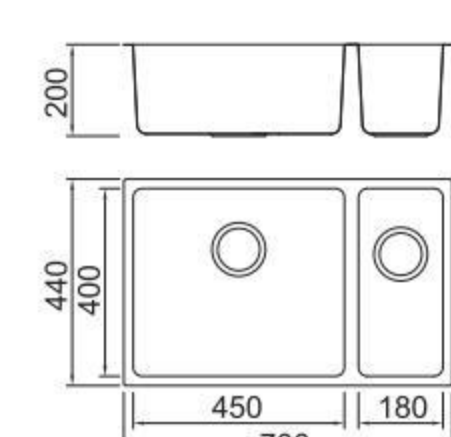

BL-676
Installation
method

ICHTNOGRAPHY

Size/ 700X440mm
Depth/ 200mm
Surface/ Matt
Thickness/ 0.8~1.0mm
Material/SUS304#