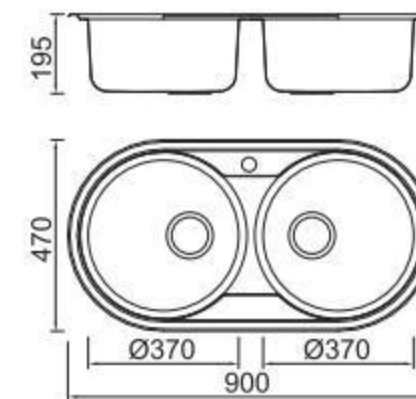

ICHTNOGRAPHY