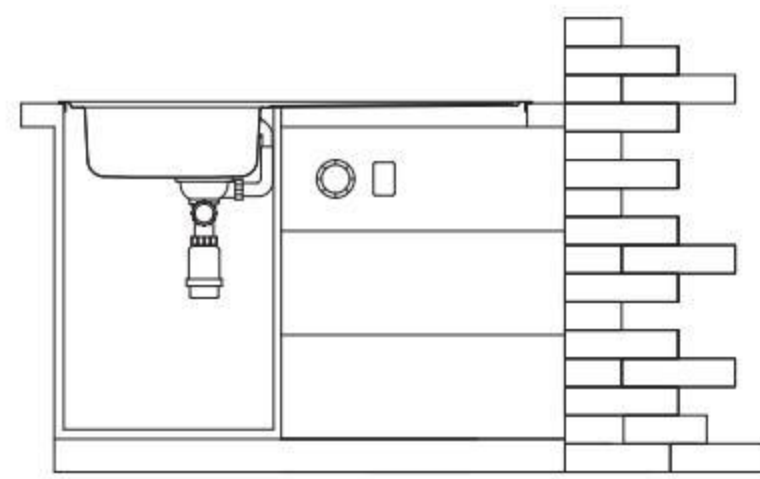

ICHTNOGRAPHY