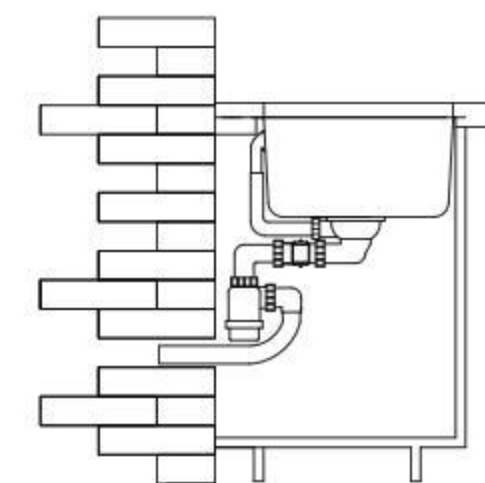

Installation method

Size/ 860X500mm
Depth/ 220mm
Surface/ Matt
Thickness/ 0.8mm
Material/SUS304#

Included accessories

Cutting board with scope of supply

MODEL/BL-574
SIZE/490X250mm

Cutting board with scope of supply