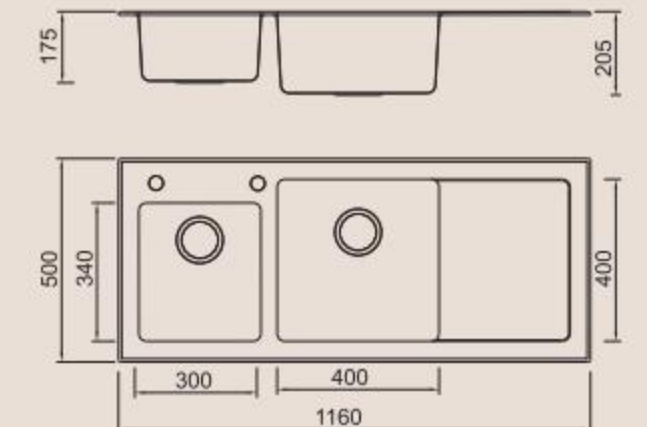

Installation method

Size/ 1160X500mm
Depth/ 205mm
Surface/ Matt
Thickness/ 0.8mm
Material/SUS304#