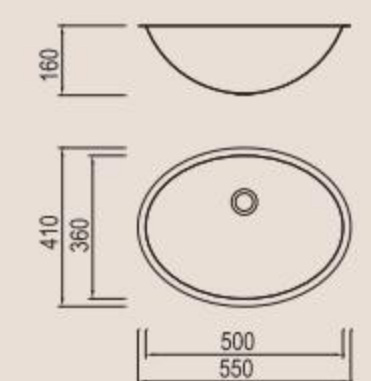

BOLANG SINGLE STYLE
Stainless steel

SPECIFICATION
Colour/Finish

BOLANG SINGLE STYLE
Stainless steel

SPECIFICATION
Colour/Finish

Single