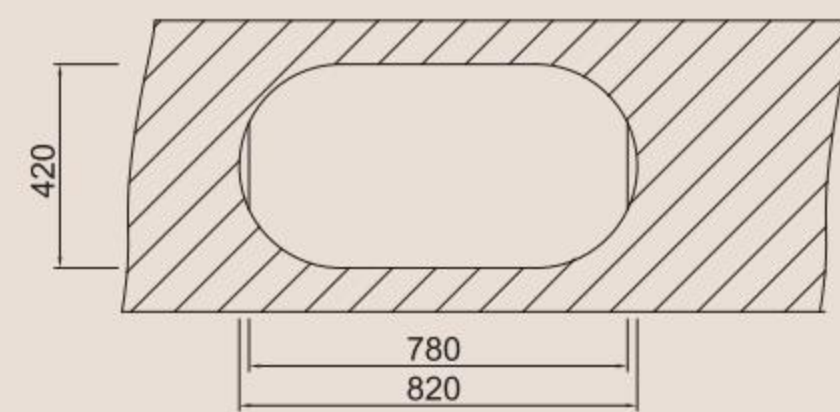

Round series

1. Round series with perfect circle line, easy cleaning, modern and unique feature. Extremely simple circular modelling will bring you sunny spring feeling, warm your life.
2. Smooth shining countertop, complied with automatic waste.
3. High flatness, classic round design, easy cleaning.
4. Smooth fine surface treatment, modern style.
5. Smooth material, wonderful texture.

ICHTNOGRAPHY

BOLANG ROUND STYLE Stainless steel SPECIFICATION Colour/Finish ICHNOGRAPHY

Size/ 840X440mm
Depth/ 160mm
Surface /Satin /Polish / Ele-pearl /Dekor /Linen
Thickness/ 0.6mm
Material/SUS304#

Size/ 840X440mm
Depth/ 160mm
Surface /Satin /Polish / Ele-pearl /Dekor /Linen
Thickness/ 0.6mm
Material/SUS304#