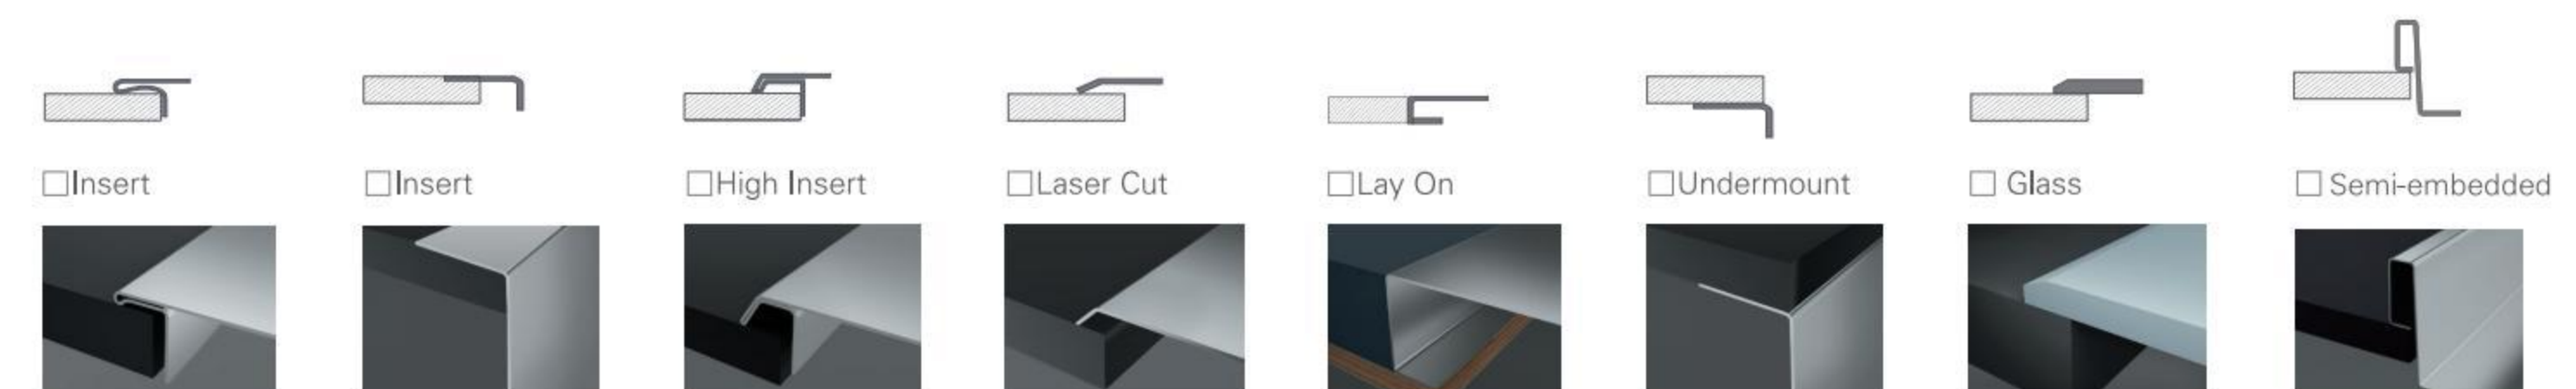

Installation

Cut Out Drawing

Schematic diagram marked out accurate length and width, also with illustration of corner radius.

Installation drawing

Each product of detailed installation guide drawing, will be helpful convenient operation.

Installation method

Installation Types

Sink edge over the countertop

sink edge stay in the same lever with countertop

Sink edge stay under the countertop

CONTENTS Stainless steel

Radius 20mm

Glass