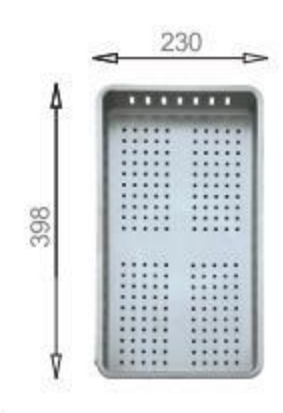

MODEL/BL-517
SIZE/398X230mm