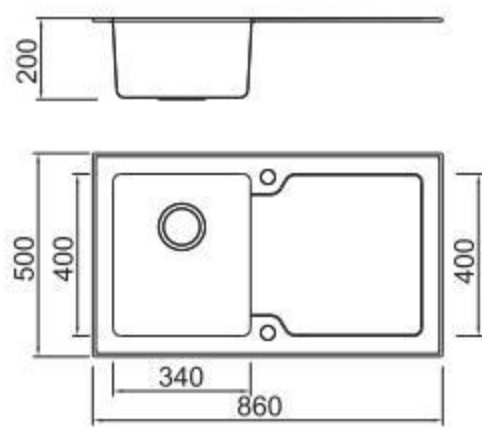

Installation method

ICHOGRAPHY

Size/ 860X500mm
Depth/ 200mm
Surface/ Matt
Thickness/ 0.8mm
Material/SUS304#