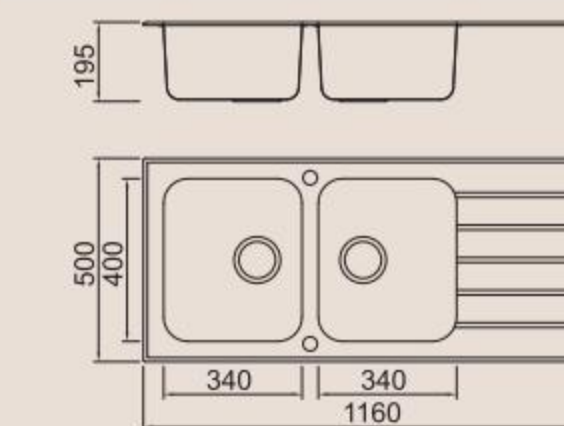

BL-775
Installation method

Size/ 1160X500mm
Depth/ 195mm
Surface/ Matt
Thickness/ 0.8mm
Material/SUS304#