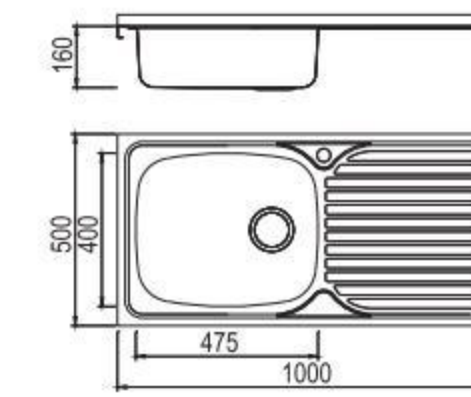

ICHTNOGRAPHY