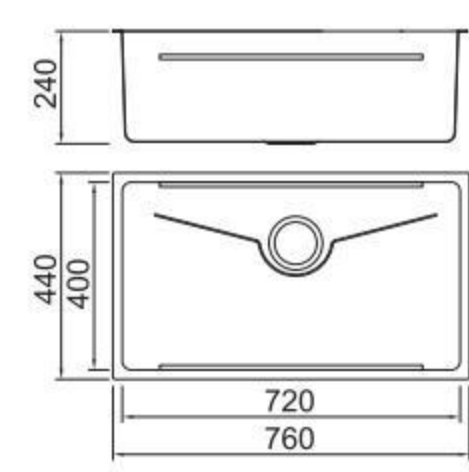

SPECIFICATION
Colour/Finish

BOLANG RADIUS 20MM STYLE
Stainless steel

SPECIFICATION
Colour/Finish

BOLANG RADIUS 20MM STYLE
Stainless steel

SPECIFICATION
Colour/Finish

BL-669B
Installation method

Size/ 760X440mm
Depth/ 240mm
Surface/ Matt
Thickness/ 0.8~1.0mm
Material/SUS304#