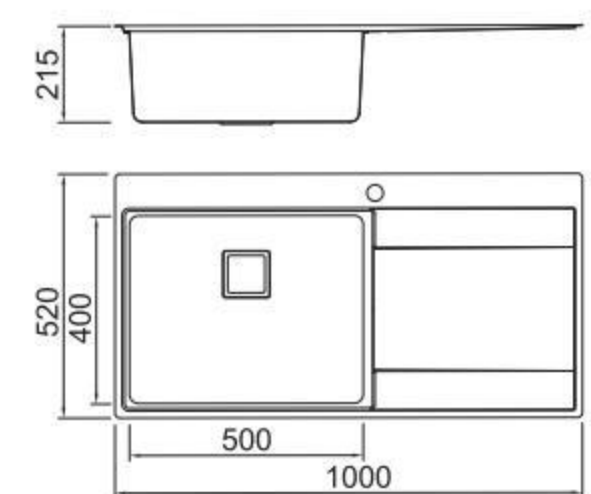

ICHTNOGRAPHY

ICHTNOGRAPHY

NEW
BL-699

Included accessories

Cutting board with scope of supply

MODEL/BL-212
SIZE/400X240x20mm

Crockery basket and stack

MODEL/BL-303
SIZE/260X420X80mm