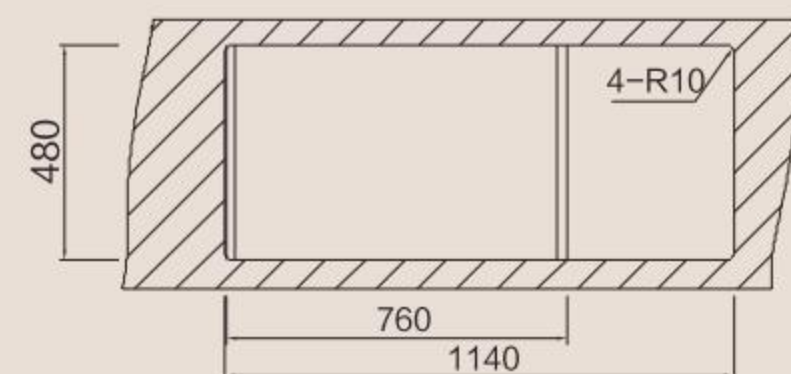

ICHTNOGRAPHY

Radius 20mm

1. High-quality, simple practical, represents elegant life style
2. Stylish design, with clear angles and edges
3. A perfect match for the kitchen
4. Smooth material, wonderful texture
5. Complete, high quality accessories
6. World first-class new design, classic a piece of art
7. Smooth shining drainer processing
8. Modern individual style
9. Complete, matchable accessories
10. High flatness

NEW
BL-673L

SPECIFICATION
Colour/Finish

ICHTNOGRAPHY

Size/ 860x500mm
Depth/ 215mm
Surface/ Matt
Thickness/ 1.2mm
Material/SUS304#

ICHTNOGRAPHY

Size/ 1160x500mm
Depth/ 215mm
Surface/ Matt
Thickness/ 1.2mm
Material/SUS304#

SPECIFICATION
Colour/Finish

SPECIFICATION
Colour/Finish

ICHTNOGRAPHY

Size/ 1000x500mm
Depth/ 215mm
Surface/ Matt
Thickness/ 1.2mm
Material/SUS304#

ICHTNOGRAPHY

Size/ 1160x500mm
Depth/ 215mm
Surface/ Matt
Thickness/ 1.2mm
Material/SUS304#