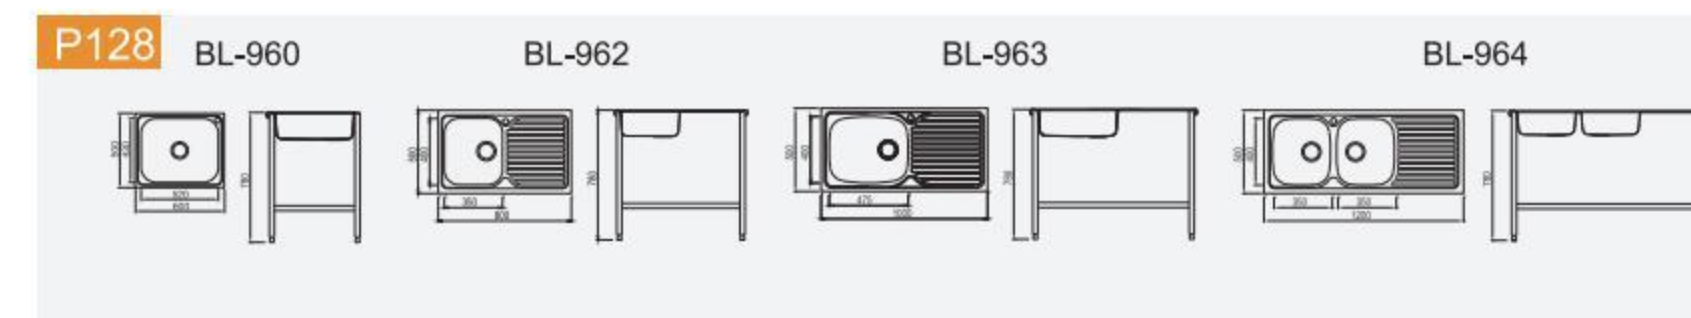

CONTENTS Stainless steel

RV Sink

Rome

Arc.

Round.

One piece

Welding