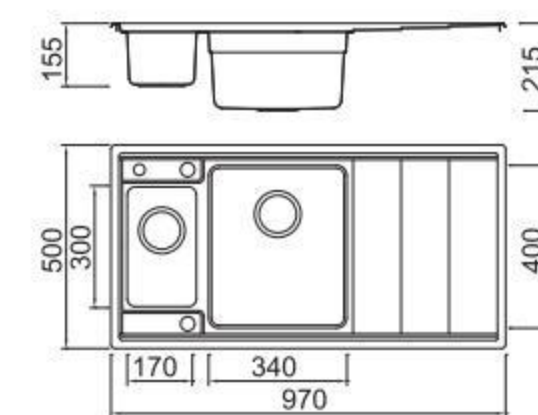

ICHTNOGRAPHY