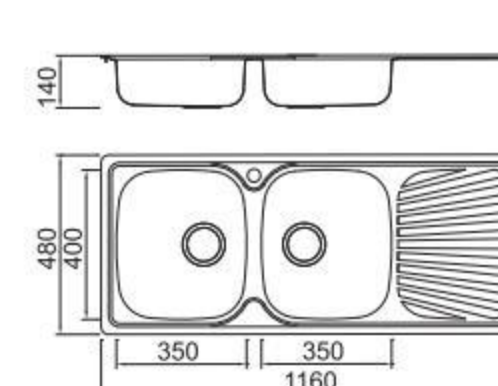

Size/ 1160X480mm
Depth/ 140mm
Surface /Satin /Polish /
Ele-pearl /Dekor /Linen
Thickness/ 0.6~0.8mm
Material/SUS304#