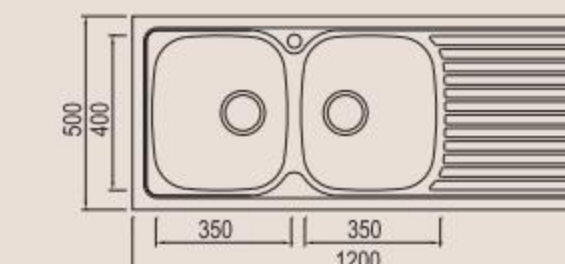

ICHTNOGRAPHY

Radius 20mm

Glass

Hand - Made

RV Sink

Rome

Arc.

Round

One Piece

Welding

Lay on

Russia

Single

Double

Domestic

Accessories