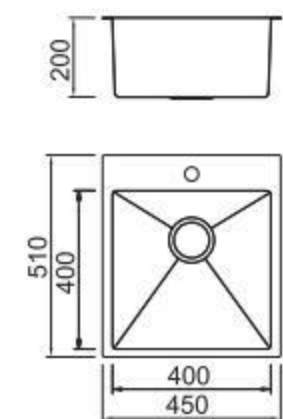

Size/ 800X510mm
Depth/ 200mm
Surface/ Satin
Thickness/ 1.2mm
Material/SUS304#

ICHTNOGRAPHY

ICHTNOGRAPHY

Size/ 450X510mm
Depth/ 200mm
Surface/ Satin
Thickness/ 1.2mm
Material/SUS304#

Size/ 550X510mm
Depth/ 200mm
Surface/ Satin
Thickness/ 1.2mm
Material/SUS304#