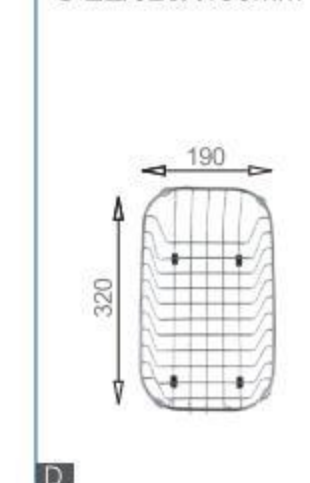

MODEL/BL-502
SIZE/320X190mm