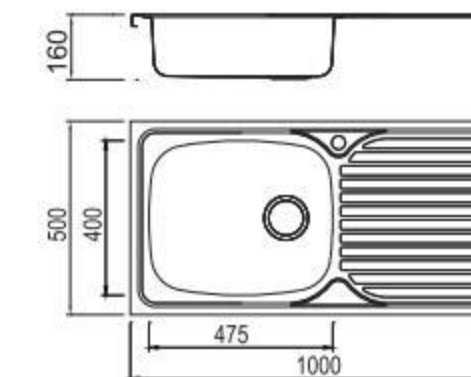

SPECIFICATION Colour/Finish

BL-963A Installation method

Size/ 1000X500mm
Depth/ 160mm
Surface /Satin /Polish /
Ele-pearl /Dekor /Linen
Thickness/0.6~0.8mm
Material/SUS304#

SPECIFICATION Colour/Finish

BL-963B Installation method

Size/ 1000X500mm
Depth/ 160mm
Surface /Satin /Polish /
Ele-pearl /Dekor /Linen
Thickness/0.6~0.8mm
Material/SUS304#