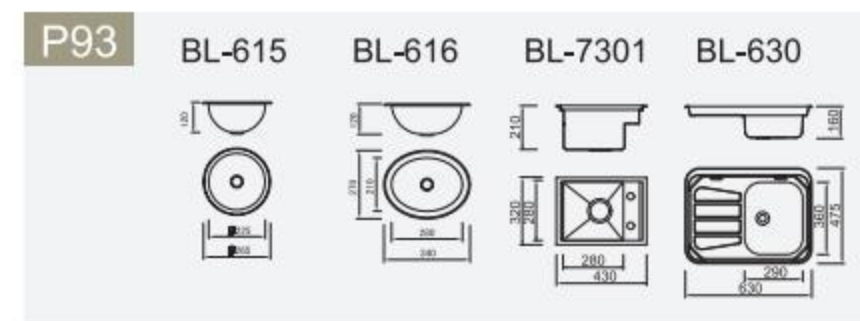

CONTENTS Stainless steel

RV Sink

Rome

Arc.

Round.

One piece

Welding