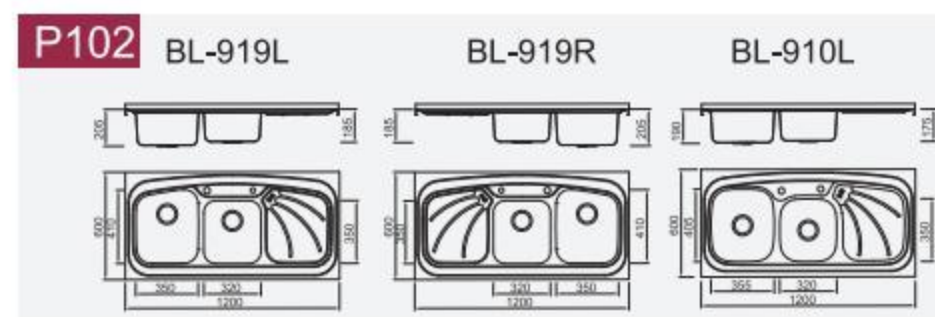

CONTENTS Stainless steel

RV Sink

Rome

Arc.

Round.

One piece

Welding