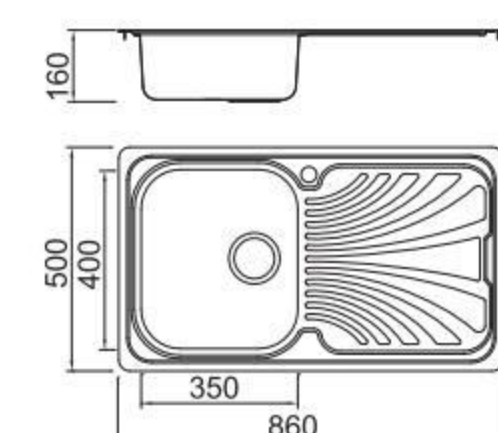

ICHNOGRAPHY

ICHNOGRAPHY

Size/ 800X480mm
Depth/ 160mm
Surface /Satin /Polish /
Ele-pearl /Dekor /Linen
Thickness/ 0.6~0.7mm
Material/SUS304#

Size/ 860X500mm
Depth/ 160mm
Surface /Satin /Polish /
Ele-pearl /Dekor /Linen
Thickness/ 0.6~0.7mm
Material/SUS304#