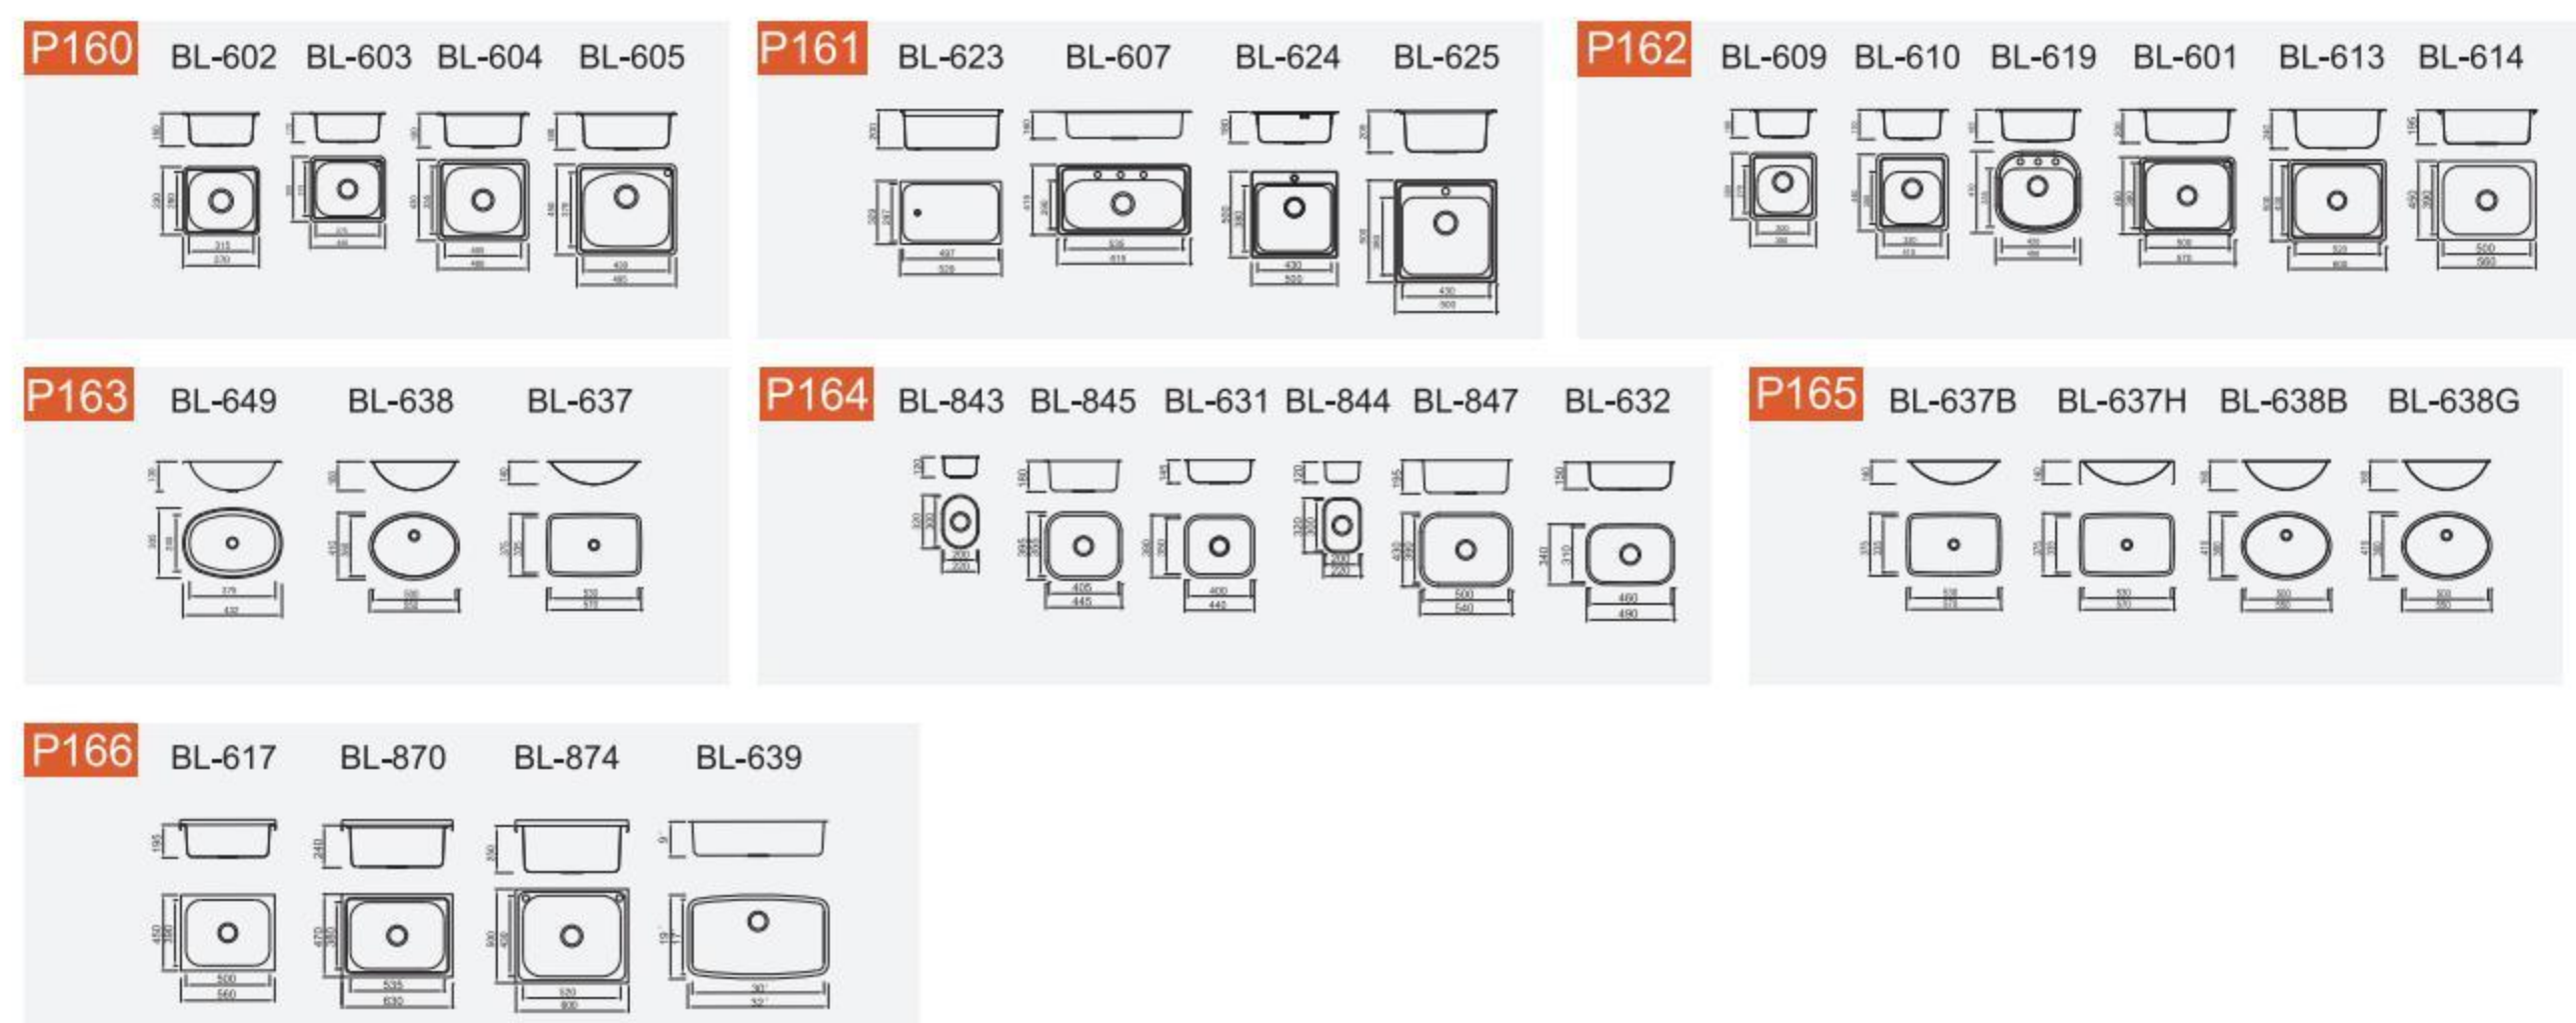

CONTENTS Stainless steel

Lay on

Russia

Single

Double

Domestic

Accessories

Radius 20mm