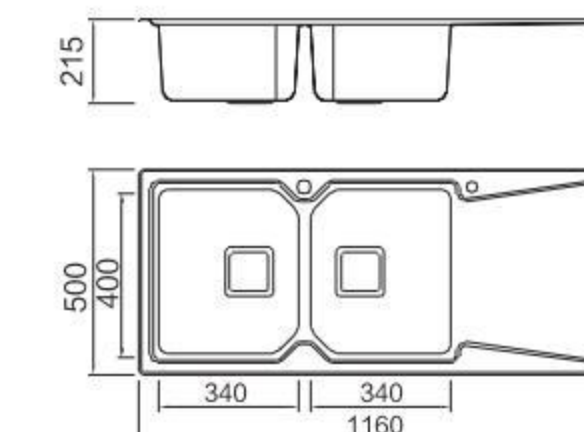

ICHTNOGRAPHY

Size/ 1160x500mm
Depth/ 215mm
Surface/ Matt
Thickness/ 1.2mm
Material/SUS304#