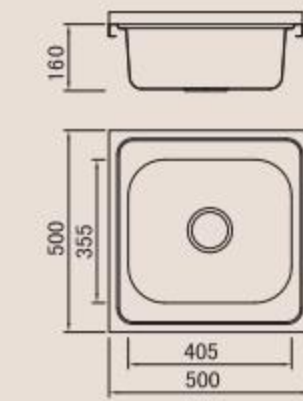

BL-877
Installation method

Size/ 500X500mm
Depth/ 160mm
Surface /Satin /Polish /
Ele-pearl /Dekor /Linen
Thickness/ 0.6~0.8mm
Material/SUS304#