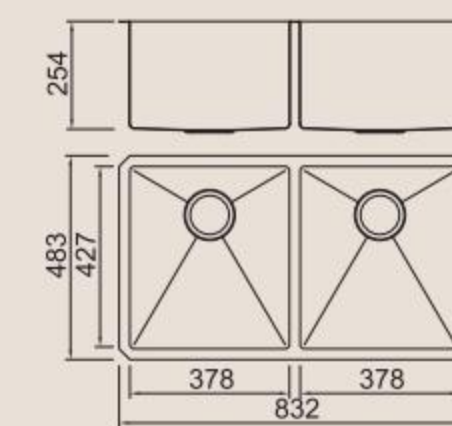

BL-7801
Installation method

Size/ 787X521 mm
Depth/ 254 mm
Surface/ Satin
Thickness/ 1.2mm
Material/SUS304#

BL-7802
Installation method

Size/ 832X483 mm
Depth/ 254mm
Surface/ Satin
Thickness/ 1.2mm
Material/SUS304#