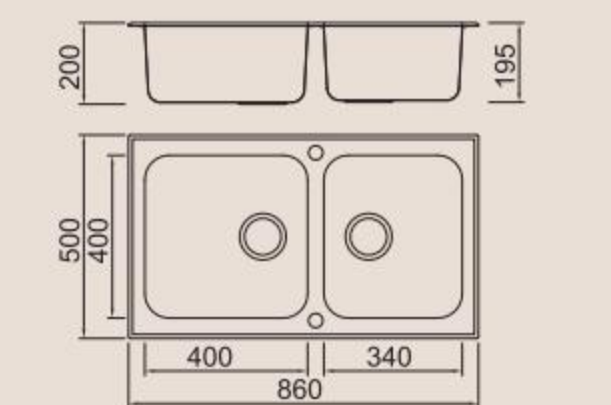

BL-774B

BL-776B

ICHTNOGRAPHY

BL-775B
Installation method

Size/ 1160X500mm
Depth/ 195mm
Surface/ Matt
Thickness/ 0.8mm
Material/SUS304#

BL-776B
Installation method

Size/ 1160X500mm
Depth/ 200mm
Surface/ Matt
Thickness/ 0.8mm
Material/SUS304#