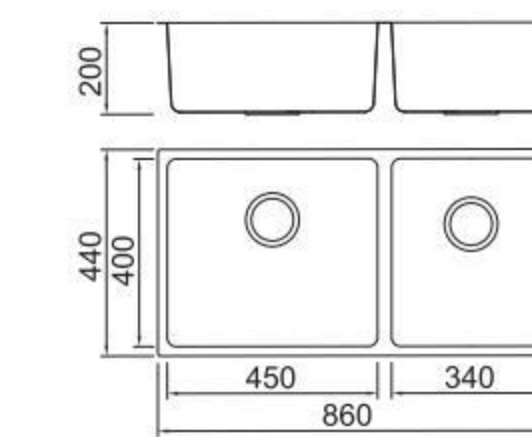

Size/ 860X440mm
Depth/ 200mm
Surface/ Matt
Thickness/ 0.8~1.0mm
Material/SUS304#

BOLANG RADIUS 20MM STYLE
Stainless steel

SPECIFICATION
Colour/Finish

BOLANG RADIUS 20MM STYLE
Stainless steel

SPECIFICATION
Colour/Finish

BOLANG RADIUS 20MM STYLE
Stainless steel

SPECIFICATION
Colour/Finish

BOLANG RADIUS 20MM STYLE
Stainless steel

SPECIFICATION
Colour/Finish