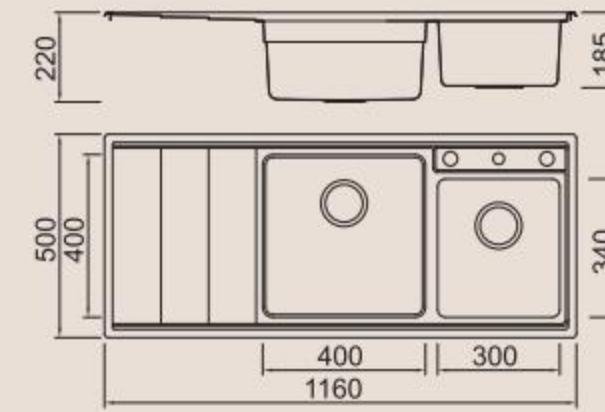

Size/ 1160X500mm
Depth/ 220mm
Surface/ Satin
Thickness/ 0.8mm
Material/SUS304#

BL-716
Installation
method

Size/ 1160X500mm
Depth/ 210mm
Surface/ Satin
Thickness/ 0.8mm
Material/SUS304#

BOLANG RADIUS 20MM STYLE
Stainless steel