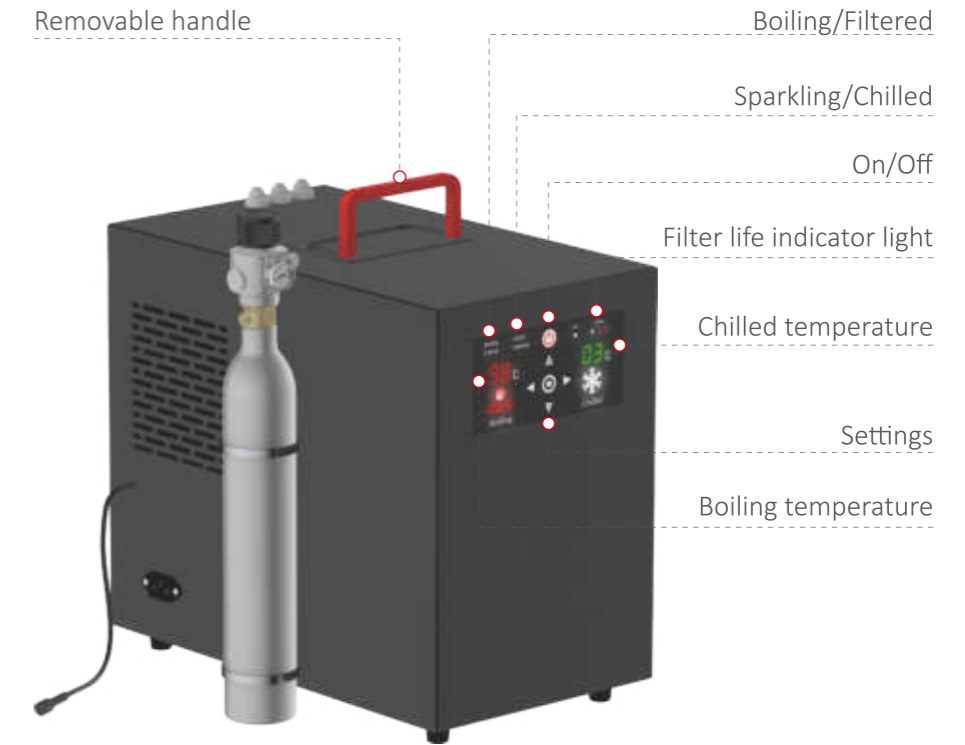

CHILLED WATER SPARKLING WATER AND BOILING WATER MAKING MACHINE

6 IN 1

- Pure carbonated water
- Do not contain any sugar

- Hot
- Cold
- Boiling
- Pure
- Chilled
- Sparkling