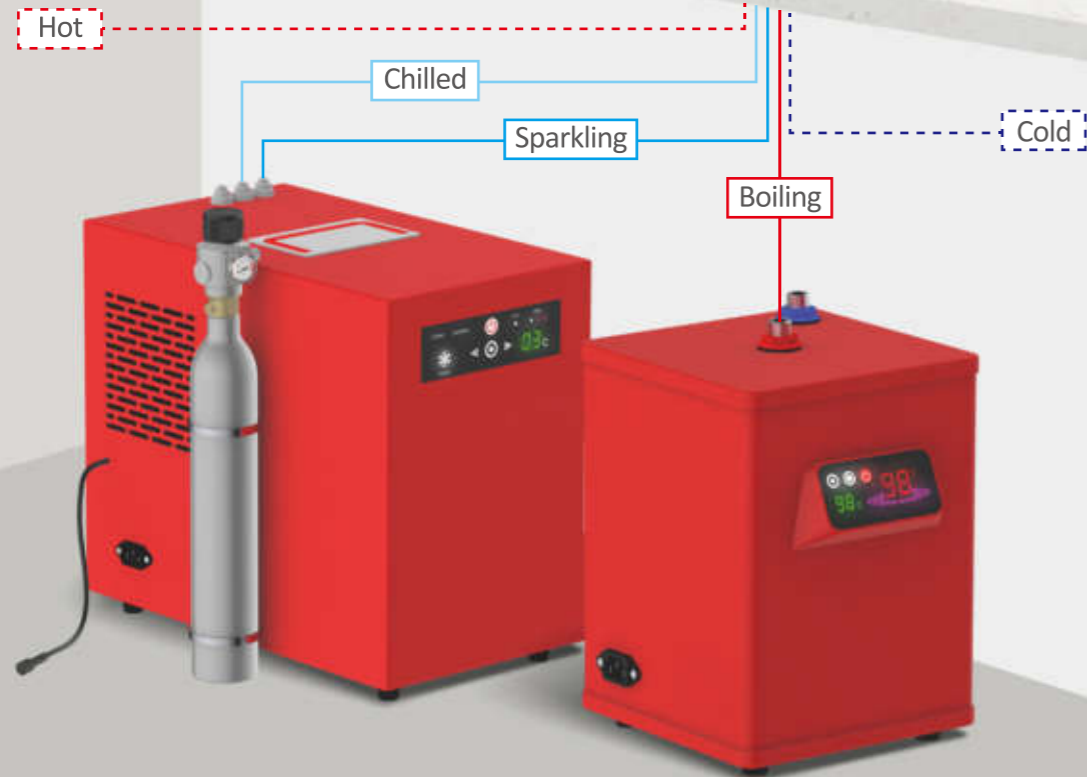

INTELLIGENT FAUCET

5 IN 1

CHILLED WATER SPARKLING WATER MAKING MACHINE

5 IN 1

- Pure carbonated water
- Do not contain any sugar