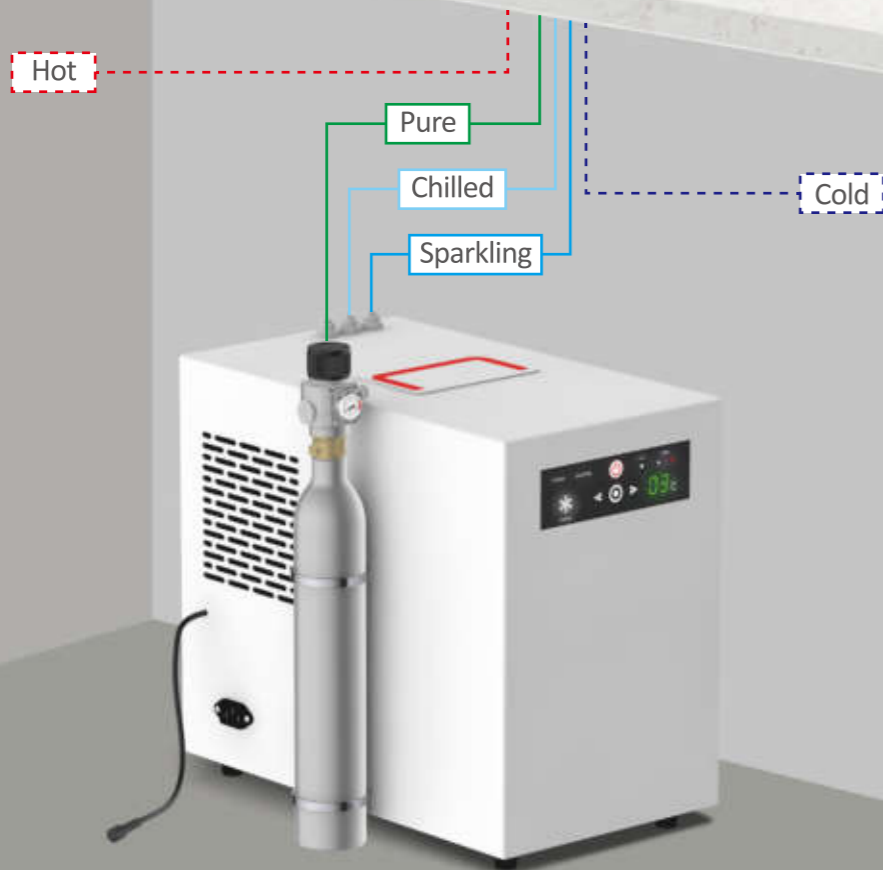

# INTELLIGENT FAUCET

Chilled water, pure water, sparkling water, hot and cold 5 in 1

Hot Cold Pure Sparkling Chilled

Model:CT92004

5  
IN  
1