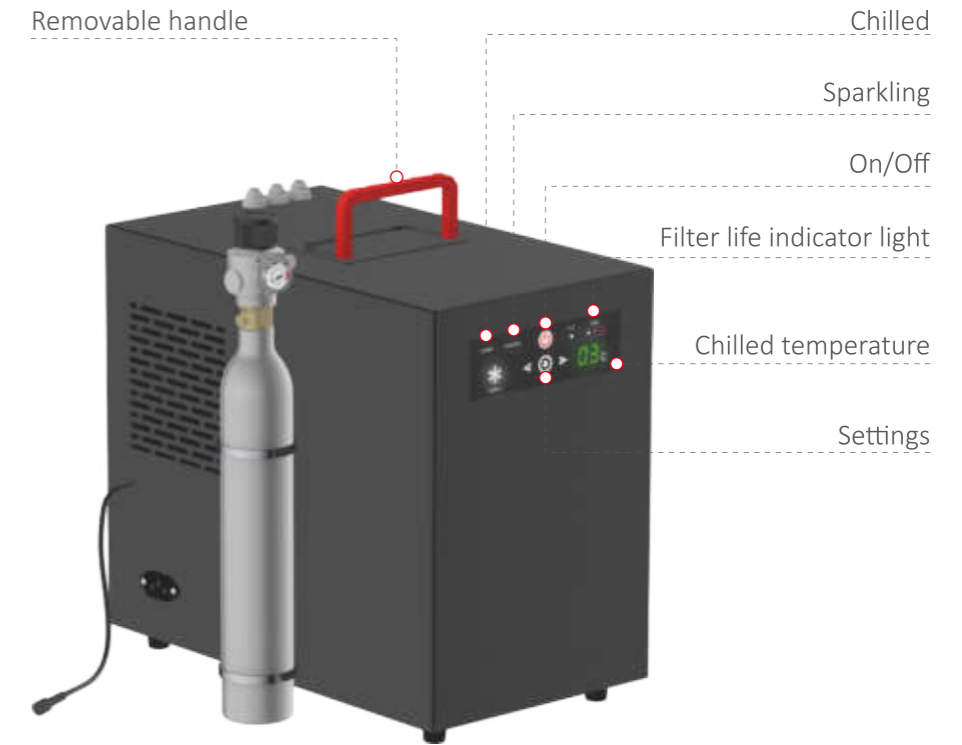

CHILLED WATER SPARKLING WATER MAKING MACHINE

5 IN 1

- Pure carbonated water
- Do not contain any sugar