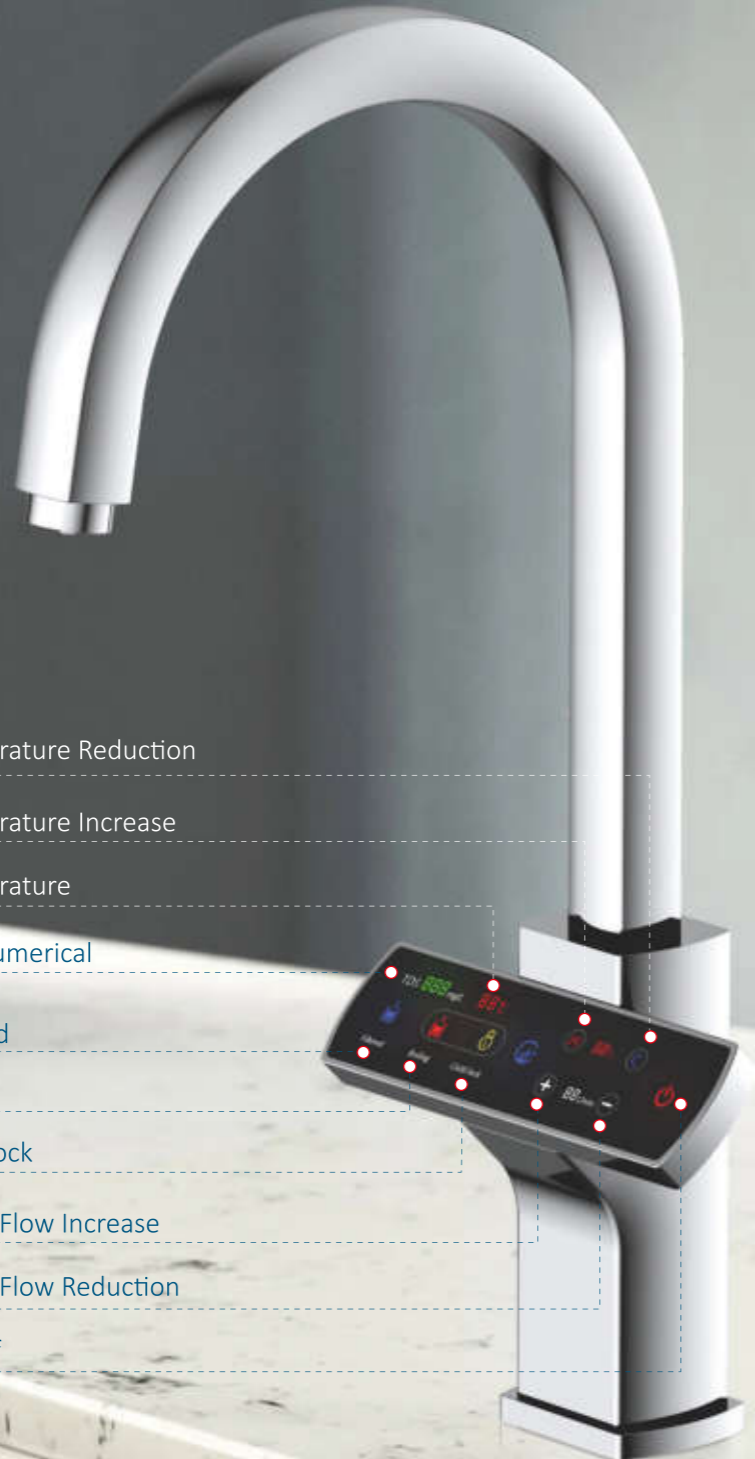

### INTELLIGENT FAUCET

Model:CT92009

Hot Cold Boiling Pure

Hot

Cold

Boiling

Pure

# INTELLIGENT FAUCET

Boiling water, pure water, hot and cold 4 in 1

Temperature Reduction

Temperature Increase

Temperature

TDS Numerical

Filtered

Boiling