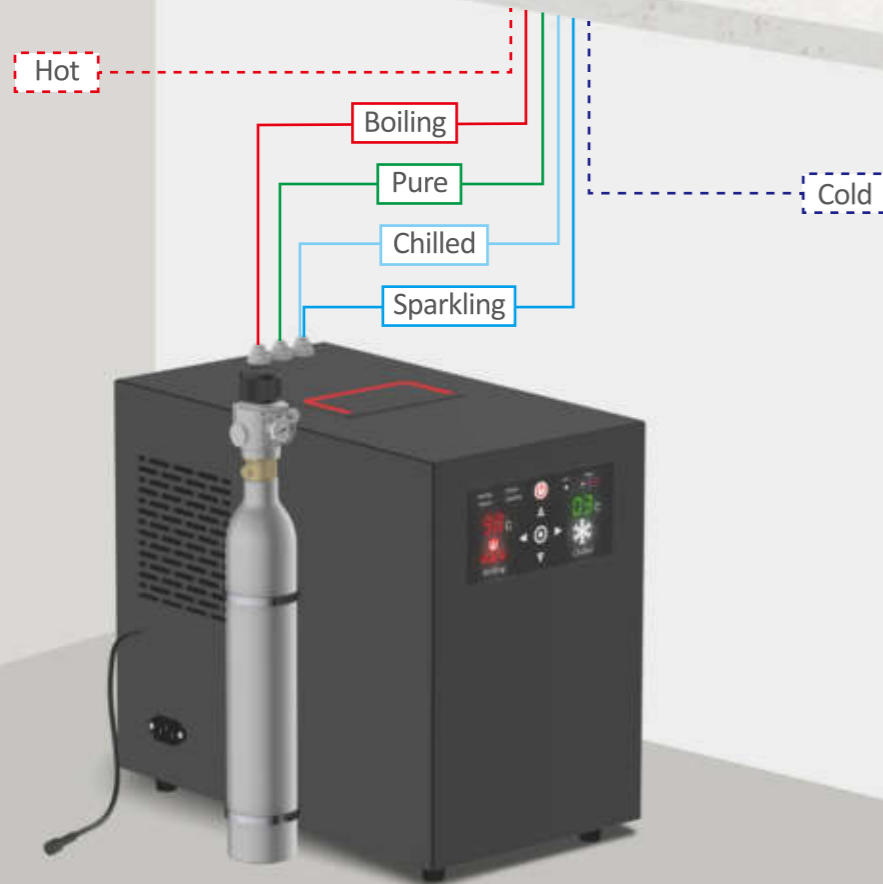

# INTELLIGENT FAUCET

Boiling water, pure water, sparkling water, chilled water, hot and cold 6 in 1

-  Hot
-  Cold
-  Boiling
-  Chilled
-  Sparkling
-  Pure

Model:CT92056

6 IN 1